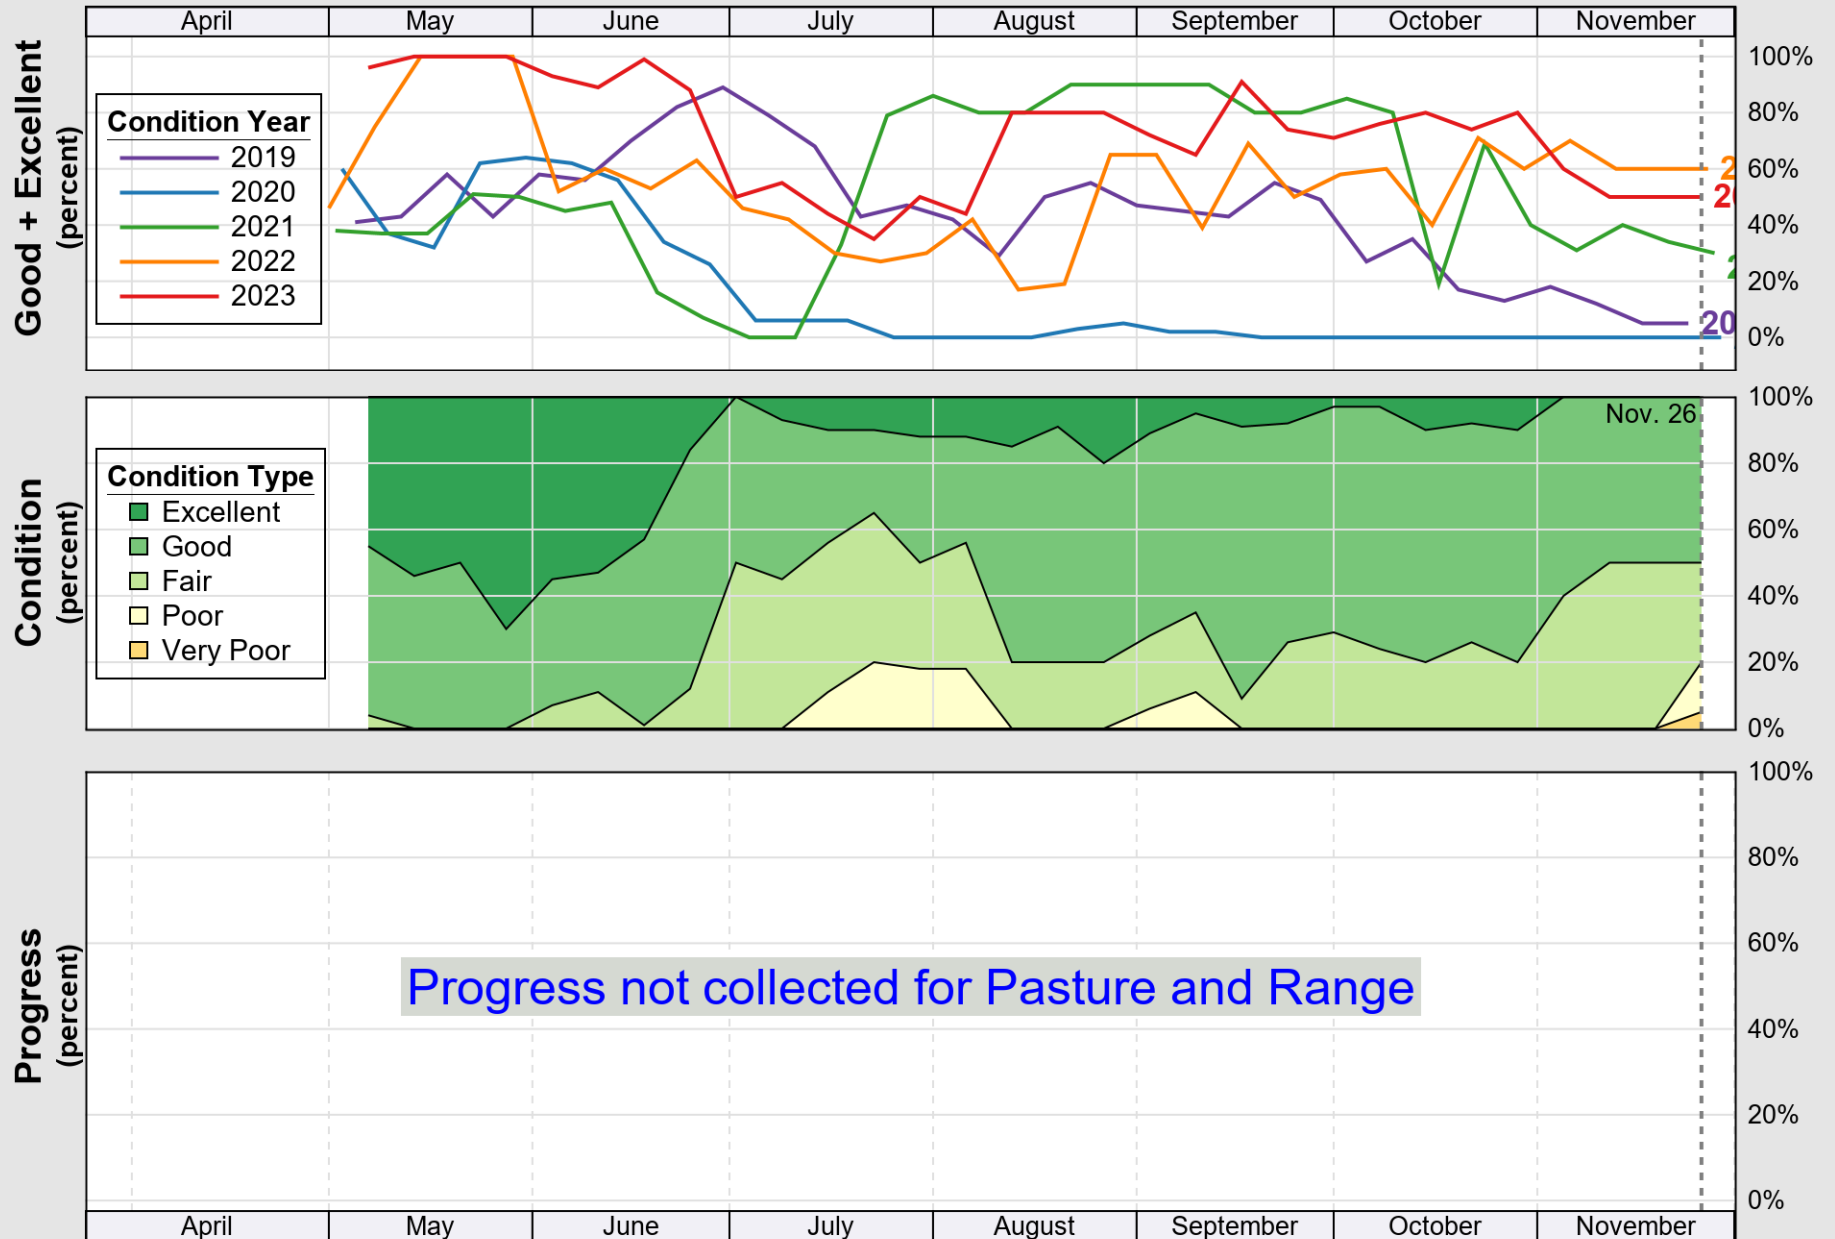

# Crop Progress and Condition: Corn in New Hampshire , 2023

NASS

Progress Year(s) ——— 2023    ..... 2022    ..... 2018 - 2022

Source: National Agricultural Statistics Service (NASS), Crop Progress Report

# USDA Crop Progress and Condition: Pasture and Range in New Hampshire, 2023 NASS

Source: National Agricultural Statistics Service (NASS), Crop Progress Report