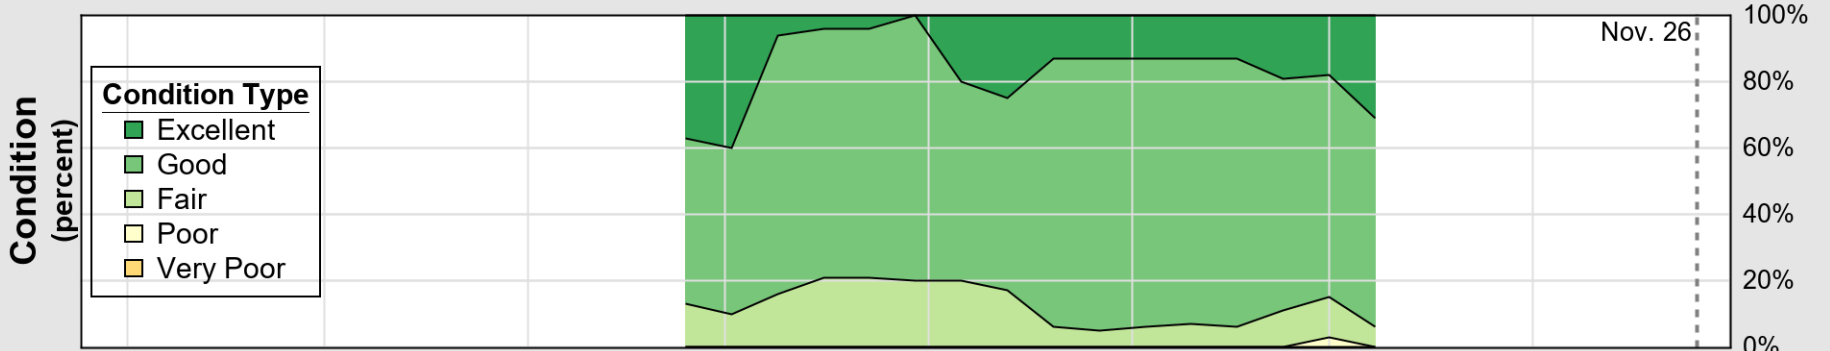

# Crop Progress and Condition: Corn in New Hampshire , 2023

NASS

Progress Year(s) ——— 2023    ..... 2022    ..... 2018 - 2022

Source: National Agricultural Statistics Service (NASS), Crop Progress Report