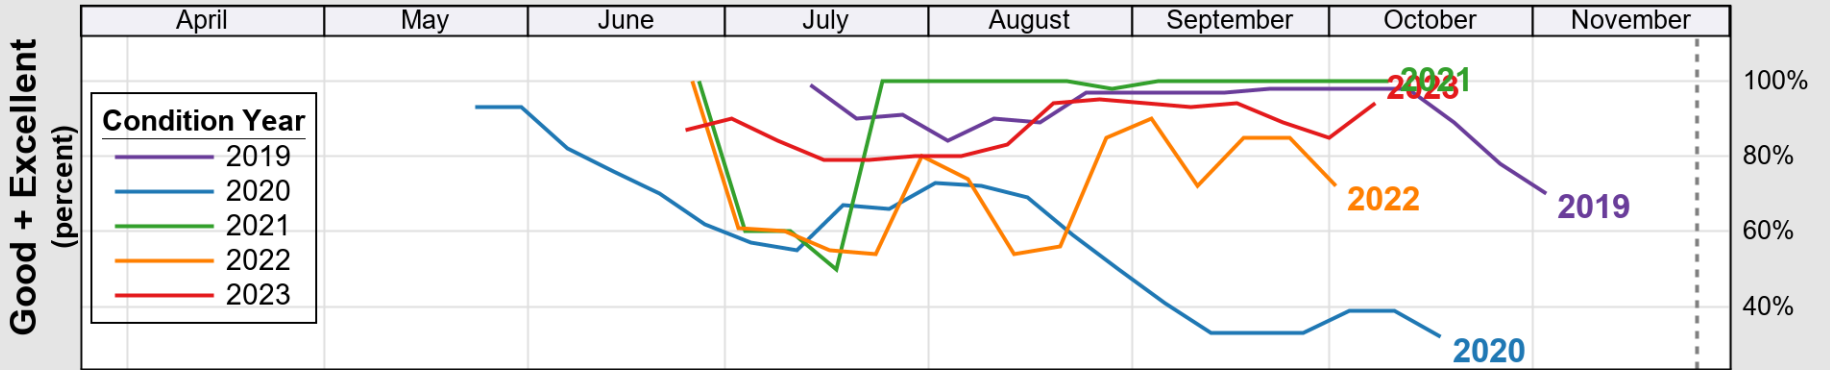

# Crop Progress and Condition: Corn in New Hampshire , 2023

NASS

Progress Year(s) ——— 2023    ..... 2022    ..... 2018 - 2022

Source: National Agricultural Statistics Service (NASS), Crop Progress Report