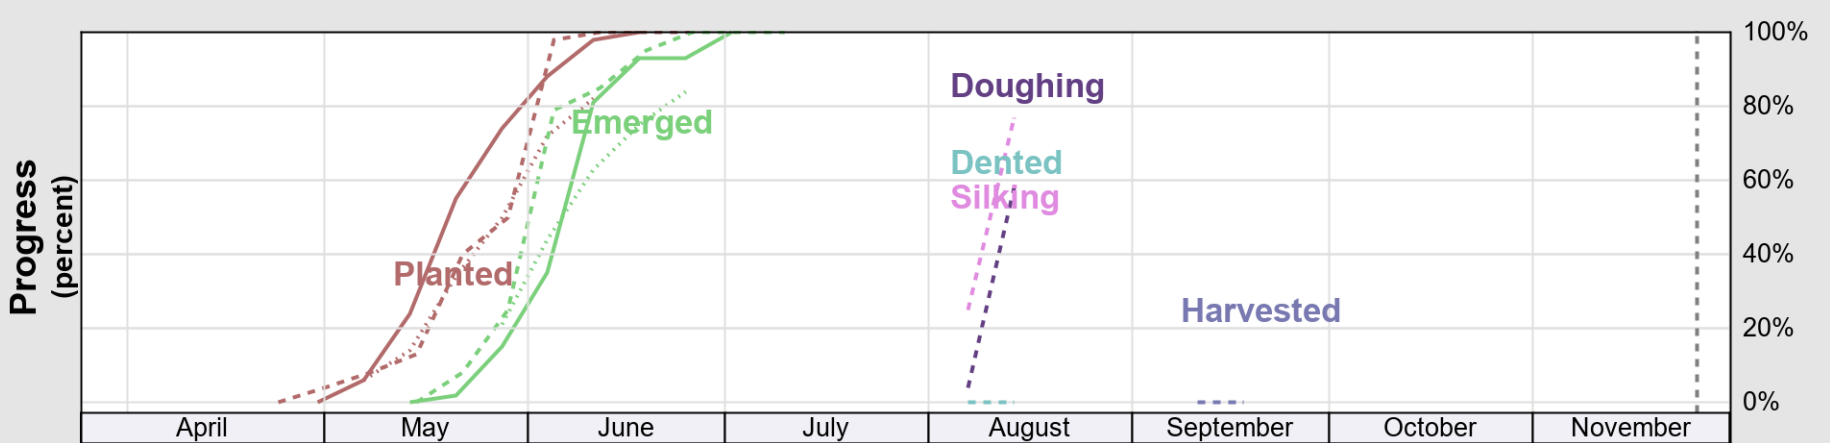

# Crop Progress and Condition: Corn in New Hampshire , 2023

NASS

Progress Year(s) ——— 2023    ..... 2022    ..... 2018 - 2022

Source: National Agricultural Statistics Service (NASS), Crop Progress Report