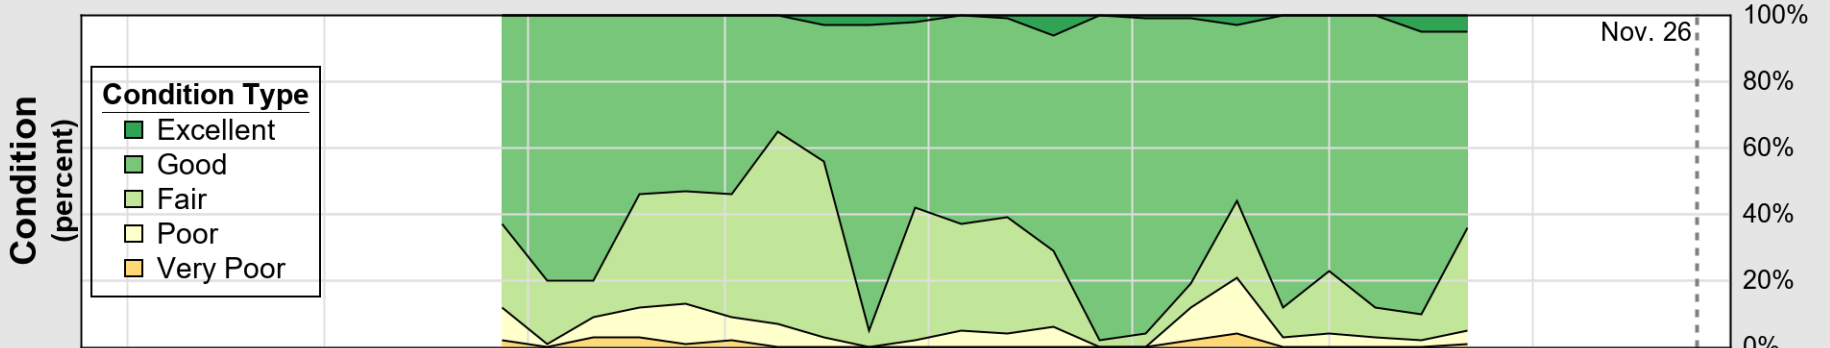

USDA

Crop Progress and Condition: Corn in New Jersey , 2023

NASS

Progress Year(s) ——— 2023 2022 2018 - 2022

Source: National Agricultural Statistics Service (NASS), Crop Progress Report

USDA

Crop Progress and Condition: Pasture and Range in New Jersey , 2023