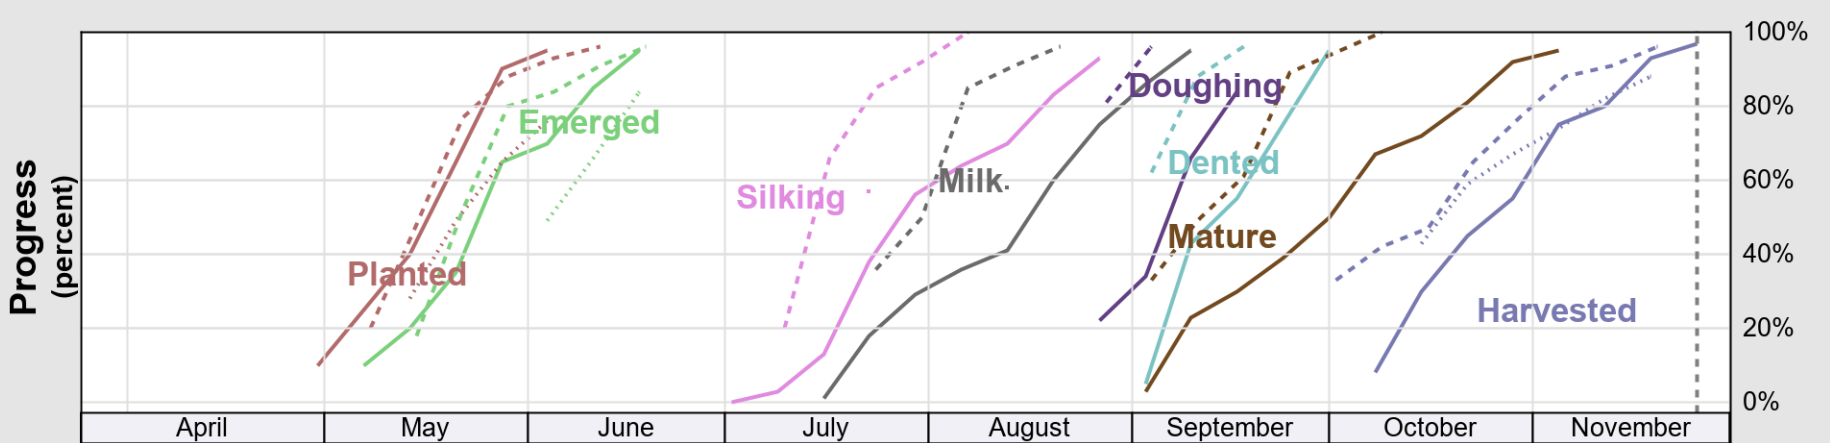

USDA

Crop Progress and Condition: Corn in New Jersey , 2023

NASS

Progress Year(s) ——— 2023 2022 2018 - 2022

Source: National Agricultural Statistics Service (NASS), Crop Progress Report

USDA

Crop Progress and Condition: Pasture and Range in New Jersey , 2023

NASS

Source: National Agricultural Statistics Service (NASS), Crop Progress Report

USDA

Crop Progress and Condition: Soybeans in New Jersey , 2023

NASS

Source: National Agricultural Statistics Service (NASS), Crop Progress Report