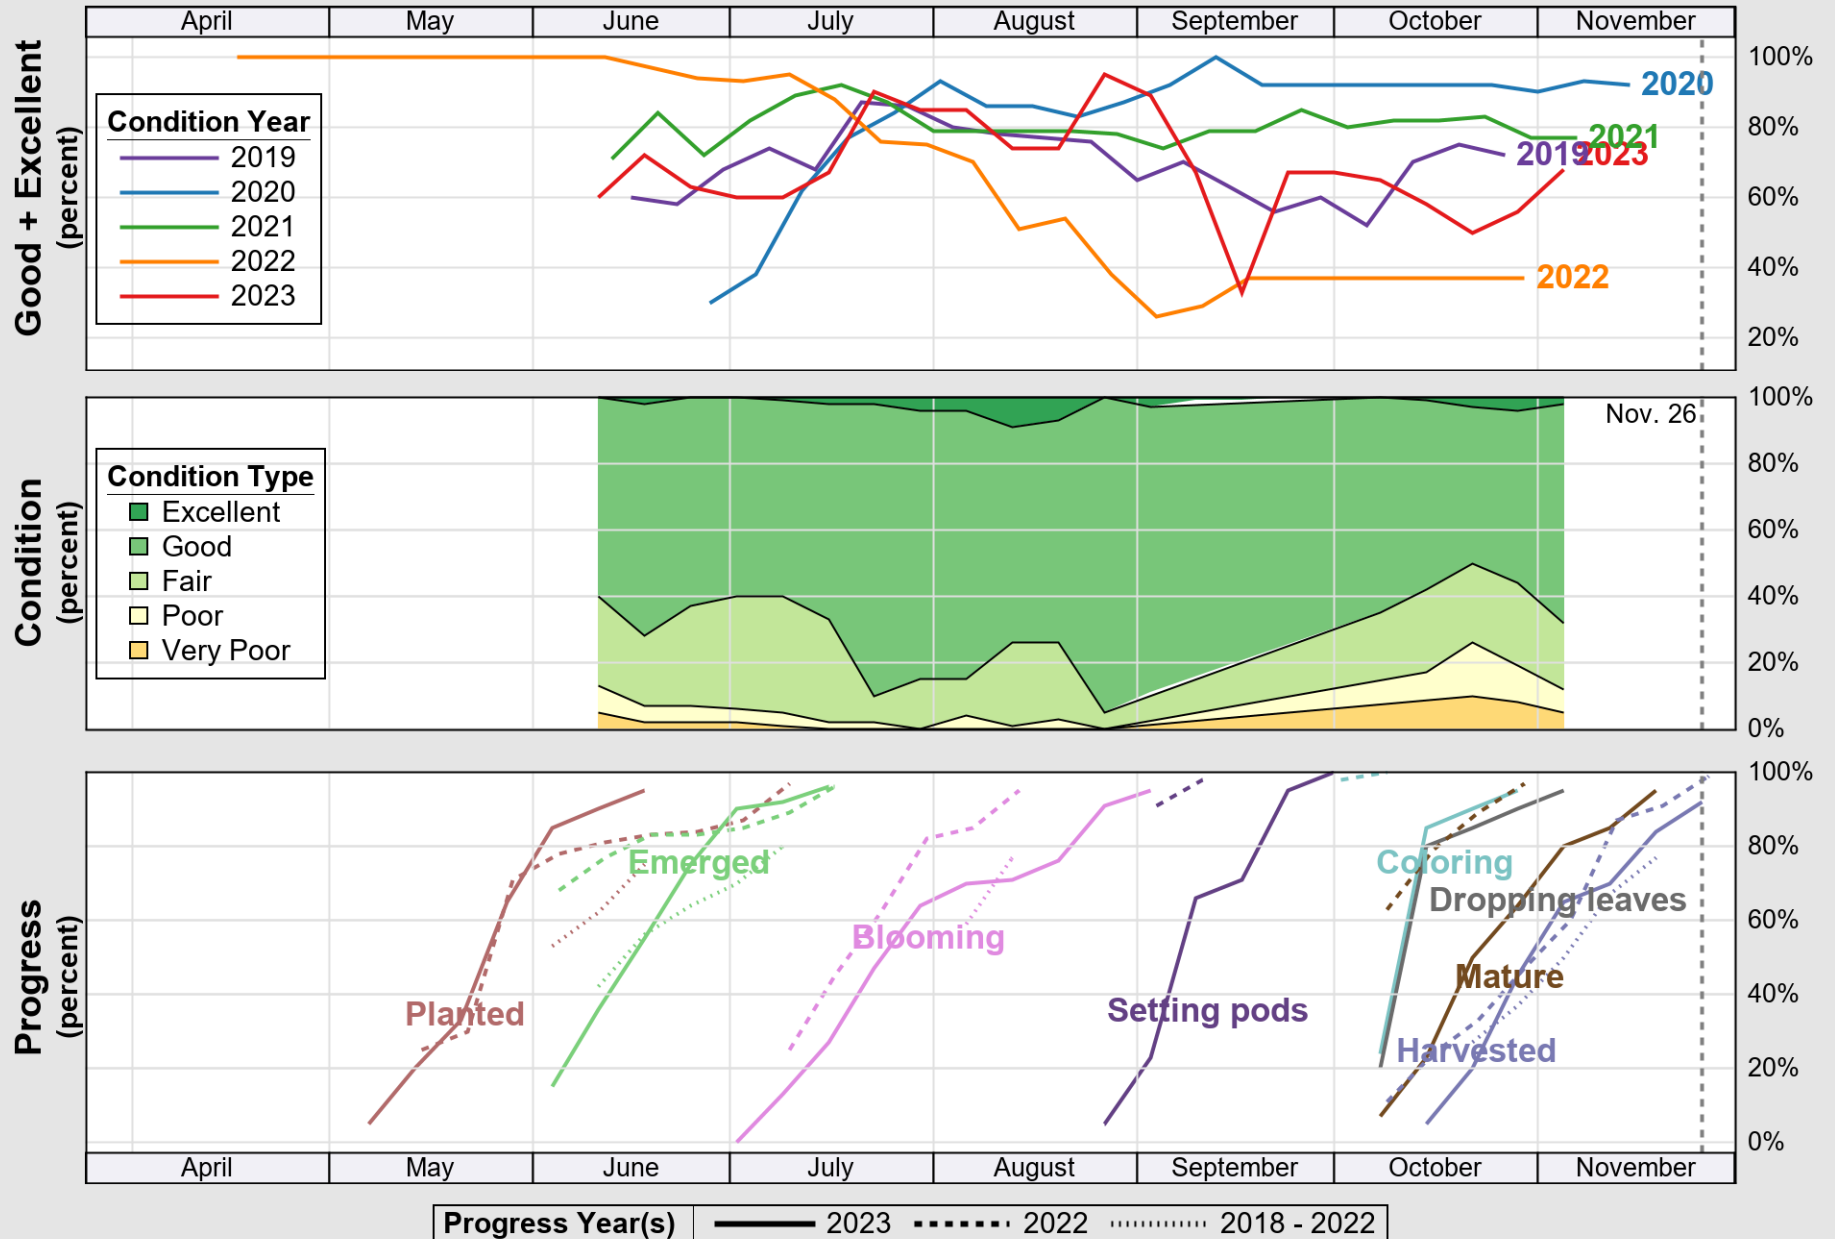

USDA

Crop Progress and Condition: Corn in New Jersey , 2023

NASS

Progress Year(s) ——— 2023 2022 2018 - 2022

Source: National Agricultural Statistics Service (NASS), Crop Progress Report

USDA

Crop Progress and Condition: Pasture and Range in New Jersey , 2023

NASS

Source: National Agricultural Statistics Service (NASS), Crop Progress Report

USDA

Crop Progress and Condition: Soybeans in New Jersey , 2023

NASS

Source: National Agricultural Statistics Service (NASS), Crop Progress Report