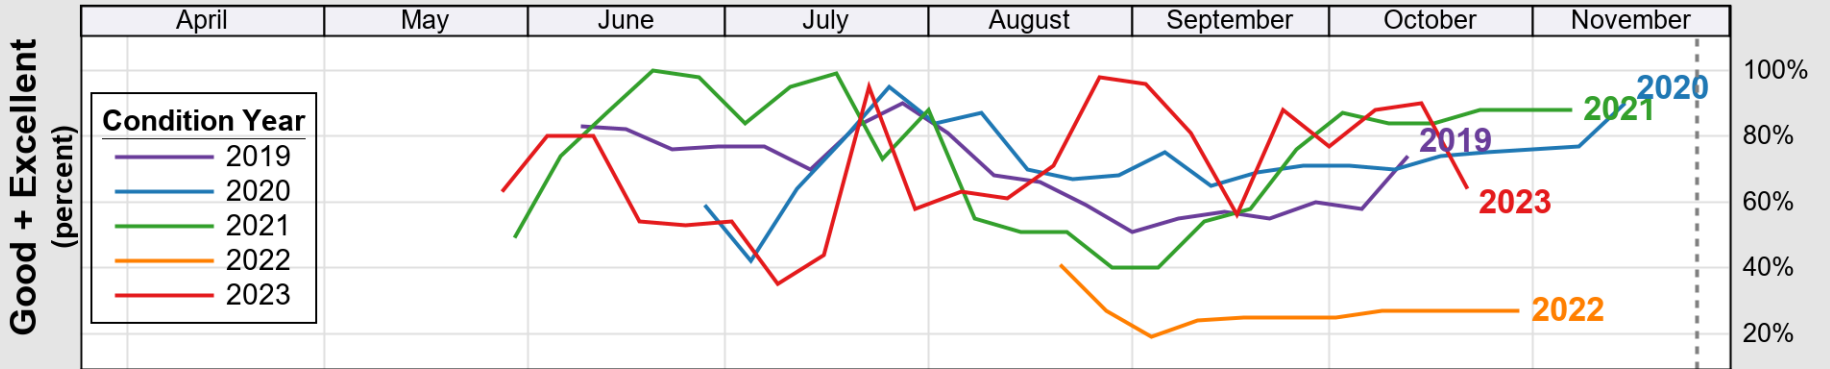

USDA

Crop Progress and Condition: Corn in New Jersey , 2023

NASS

Progress Year(s) ——— 2023 2022 2018 - 2022

Source: National Agricultural Statistics Service (NASS), Crop Progress Report

USDA

Crop Progress and Condition: Pasture and Range in New Jersey , 2023