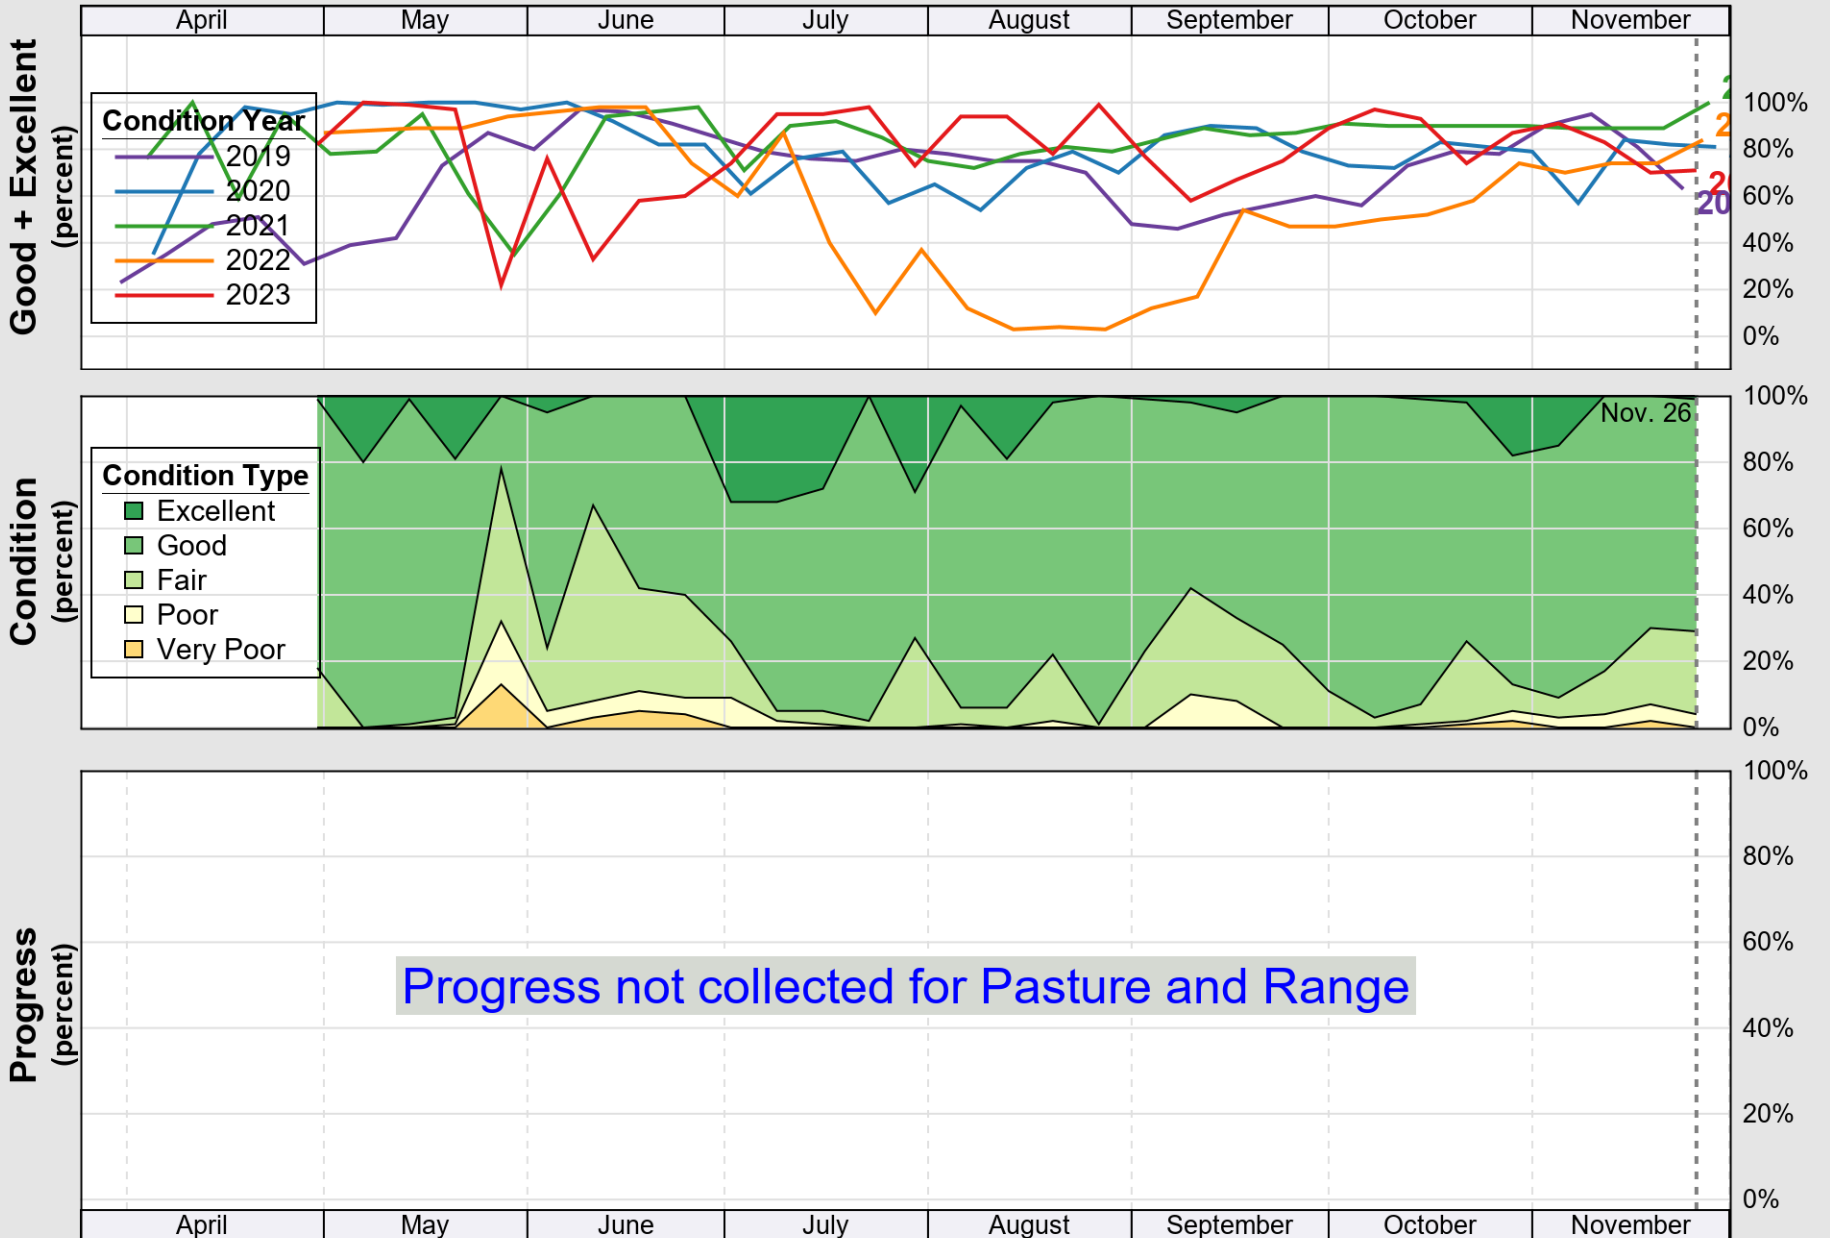

USDA

Crop Progress and Condition: Corn in New Jersey , 2023

NASS

Progress Year(s) ——— 2023 2022 2018 - 2022

Source: National Agricultural Statistics Service (NASS), Crop Progress Report

USDA

Crop Progress and Condition: Pasture and Range in New Jersey , 2023

NASS

Source: National Agricultural Statistics Service (NASS), Crop Progress Report

USDA

Crop Progress and Condition: Soybeans in New Jersey , 2023

NASS

Source: National Agricultural Statistics Service (NASS), Crop Progress Report