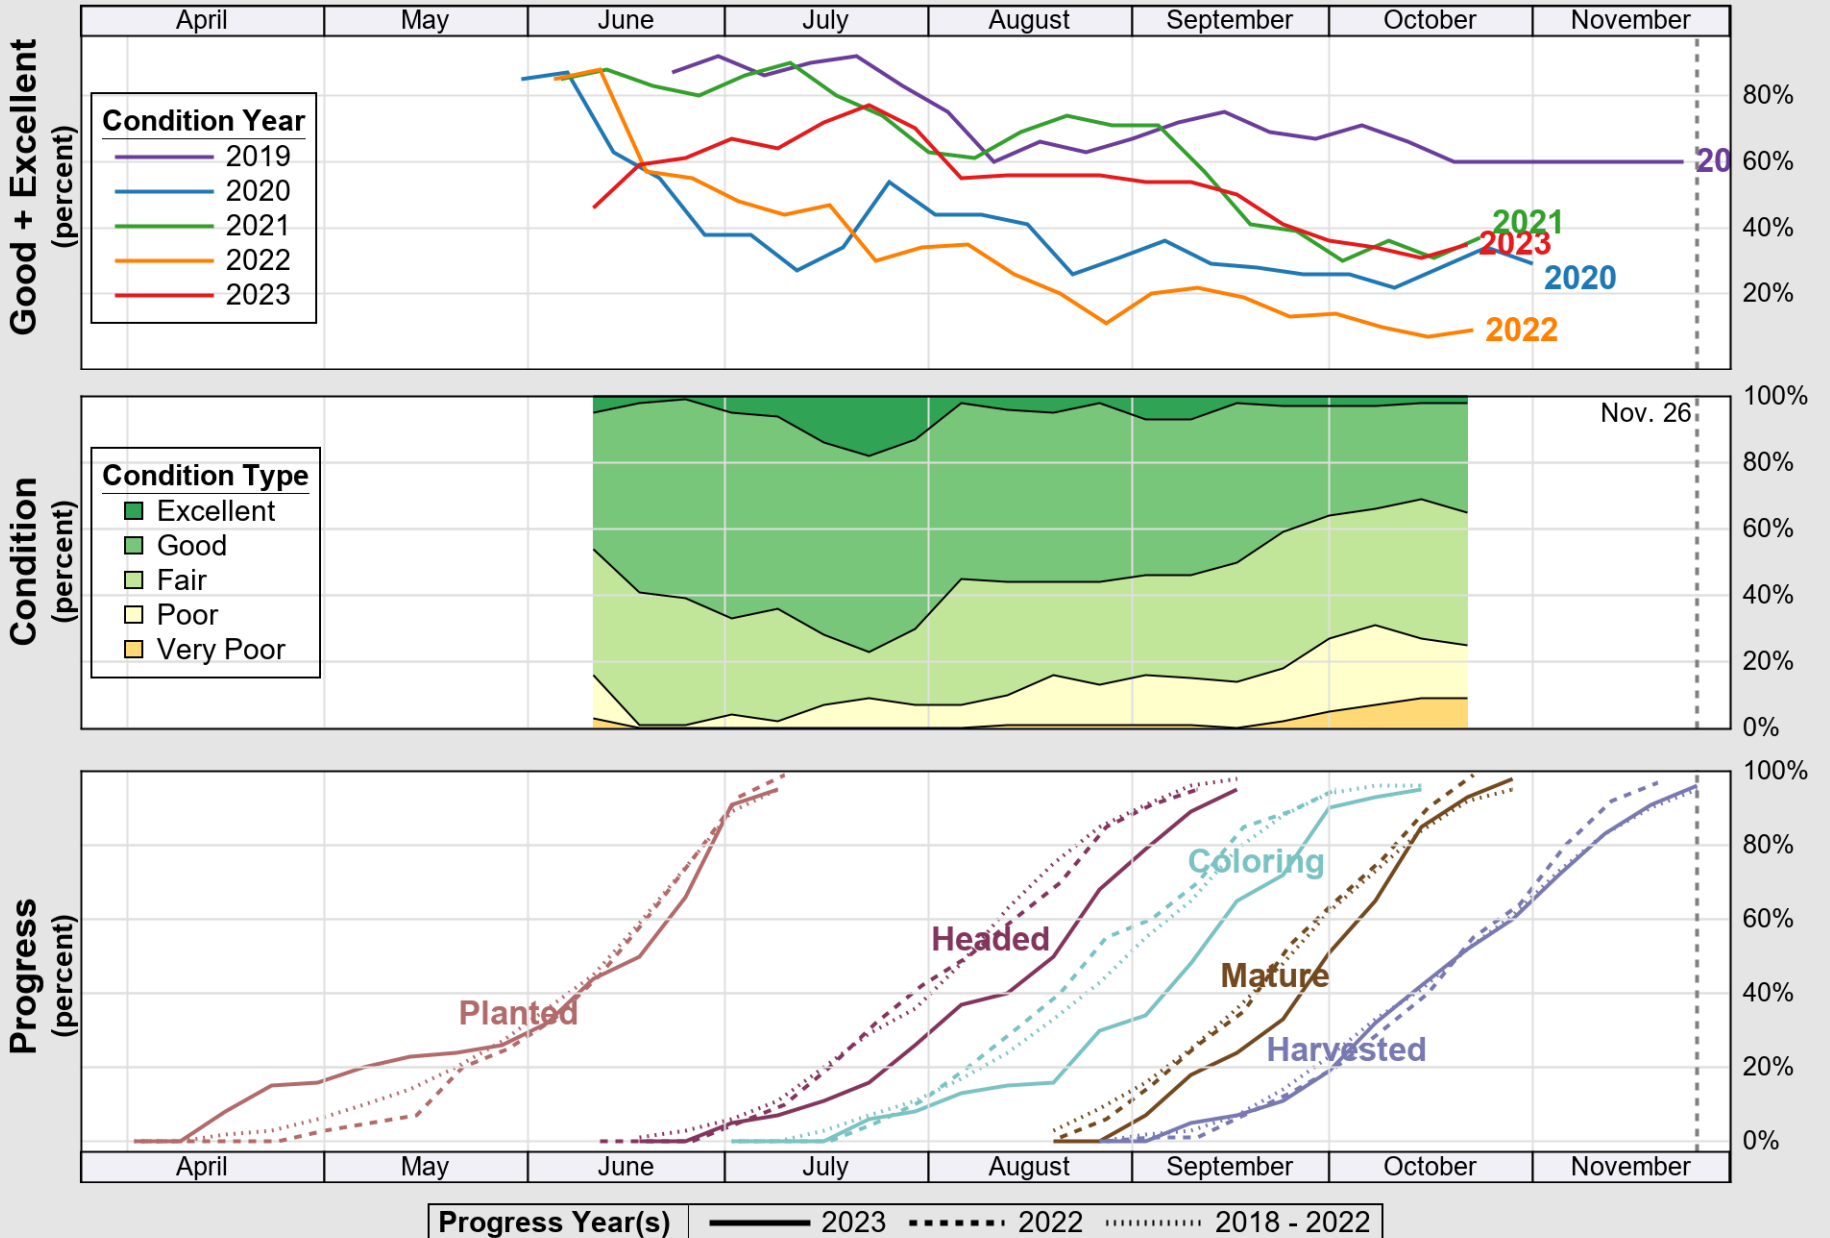

USDA

Crop Progress and Condition: Corn in Oklahoma , 2023

NASS

Source: National Agricultural Statistics Service (NASS), Crop Progress Report

USDA

Crop Progress and Condition: Cotton in Oklahoma , 2023

NASS

Source: National Agricultural Statistics Service (NASS), Crop Progress Report

USDA

Crop Progress and Condition: Pasture and Range in Oklahoma , 2023

NASS

Source: National Agricultural Statistics Service (NASS), Crop Progress Report

USDA

Crop Progress and Condition: Peanuts in Oklahoma , 2023

NASS

Source: National Agricultural Statistics Service (NASS), Crop Progress Report

USDA

Crop Progress and Condition: Sorghum in Oklahoma , 2023

NASS

Source: National Agricultural Statistics Service (NASS), Crop Progress Report

USDA

Crop Progress and Condition: Soybeans in Oklahoma , 2023

NASS

Source: National Agricultural Statistics Service (NASS), Crop Progress Report

USDA

Crop Progress and Condition: Winter Wheat in Oklahoma, 2023