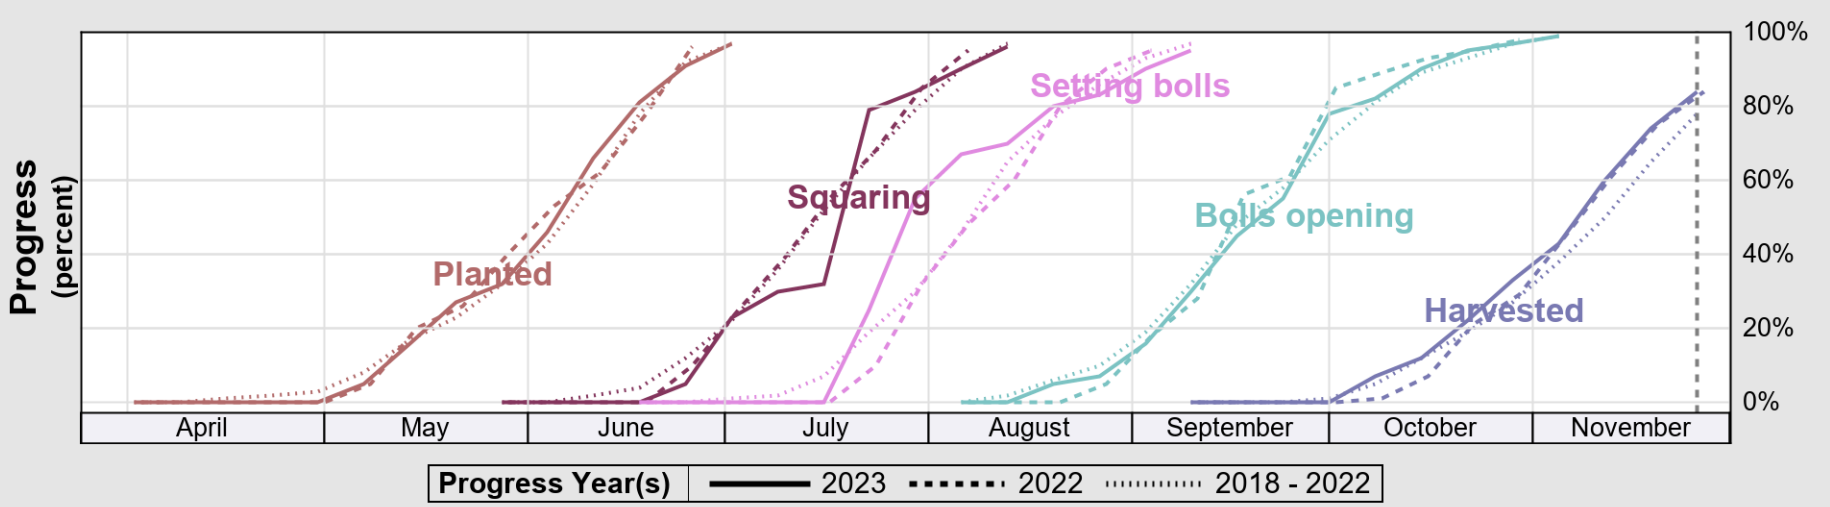

USDA

Crop Progress and Condition: Corn in Oklahoma , 2023

NASS

Source: National Agricultural Statistics Service (NASS), Crop Progress Report

USDA

Crop Progress and Condition: Cotton in Oklahoma , 2023

NASS

Source: National Agricultural Statistics Service (NASS), Crop Progress Report

USDA

Crop Progress and Condition: Pasture and Range in Oklahoma , 2023

NASS

Source: National Agricultural Statistics Service (NASS), Crop Progress Report

USDA

Crop Progress and Condition: Peanuts in Oklahoma , 2023