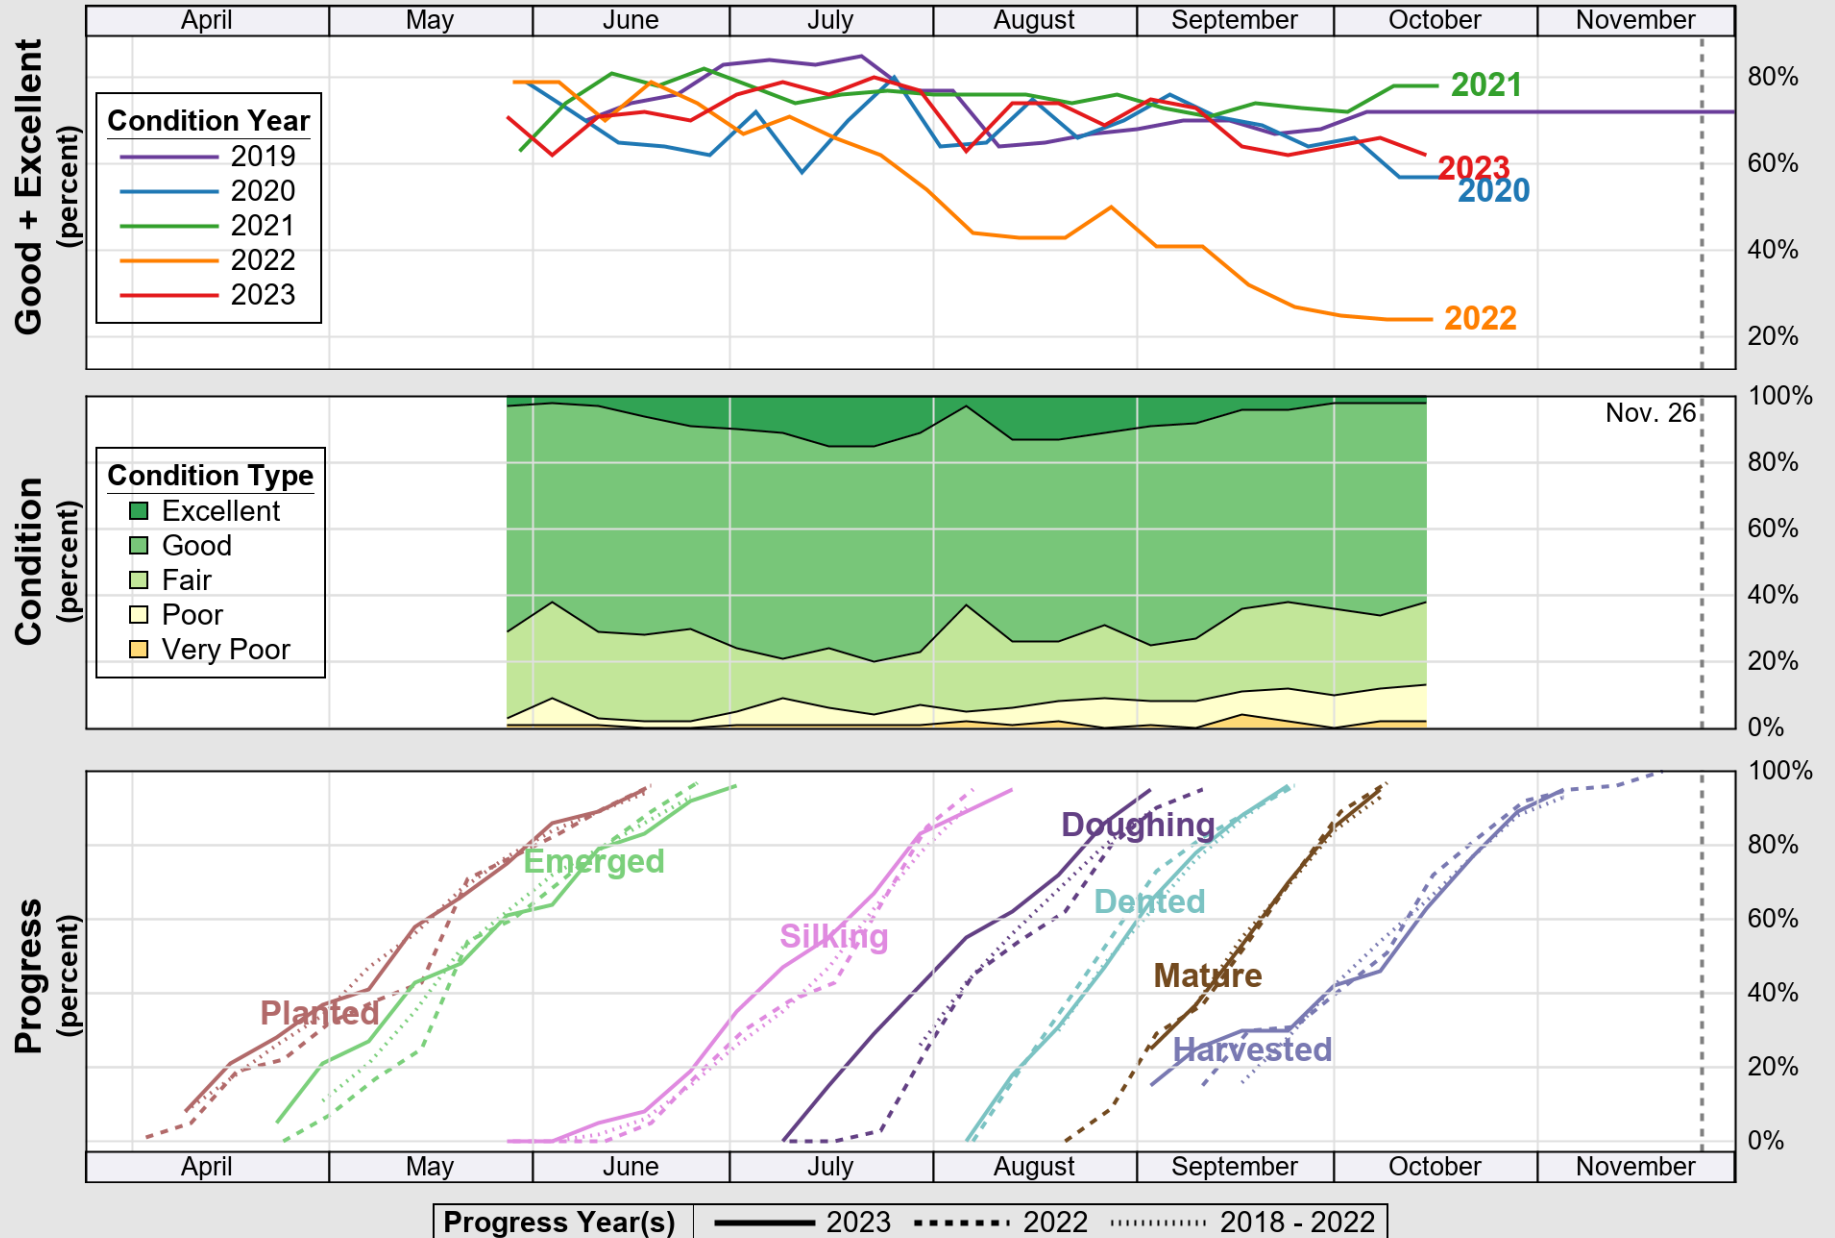

USDA

Crop Progress and Condition: Corn in Oklahoma , 2023

NASS

Source: National Agricultural Statistics Service (NASS), Crop Progress Report

USDA

Crop Progress and Condition: Cotton in Oklahoma , 2023

NASS

Source: National Agricultural Statistics Service (NASS), Crop Progress Report

USDA

Crop Progress and Condition: Pasture and Range in Oklahoma , 2023

NASS

Source: National Agricultural Statistics Service (NASS), Crop Progress Report

USDA

Crop Progress and Condition: Peanuts in Oklahoma , 2023

NASS

Source: National Agricultural Statistics Service (NASS), Crop Progress Report

USDA

Crop Progress and Condition: Sorghum in Oklahoma , 2023

NASS

Source: National Agricultural Statistics Service (NASS), Crop Progress Report

USDA

Crop Progress and Condition: Soybeans in Oklahoma , 2023

NASS

Source: National Agricultural Statistics Service (NASS), Crop Progress Report

USDA

Crop Progress and Condition: Winter Wheat in Oklahoma, 2023