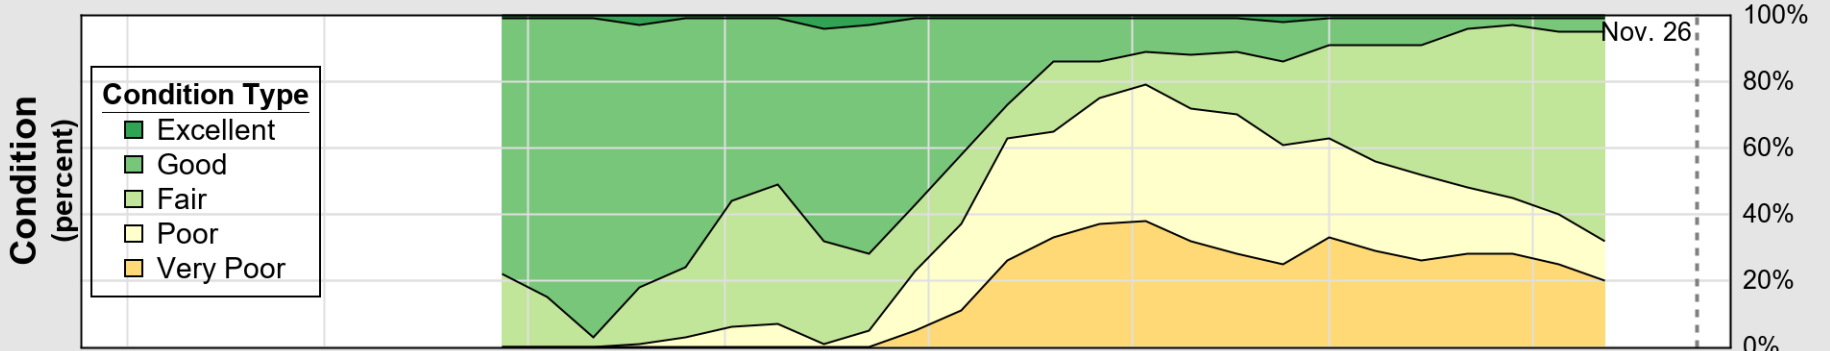

USDA

Crop Progress and Condition: Corn in Oklahoma , 2023

NASS

Source: National Agricultural Statistics Service (NASS), Crop Progress Report

USDA

Crop Progress and Condition: Cotton in Oklahoma , 2023

NASS

Source: National Agricultural Statistics Service (NASS), Crop Progress Report