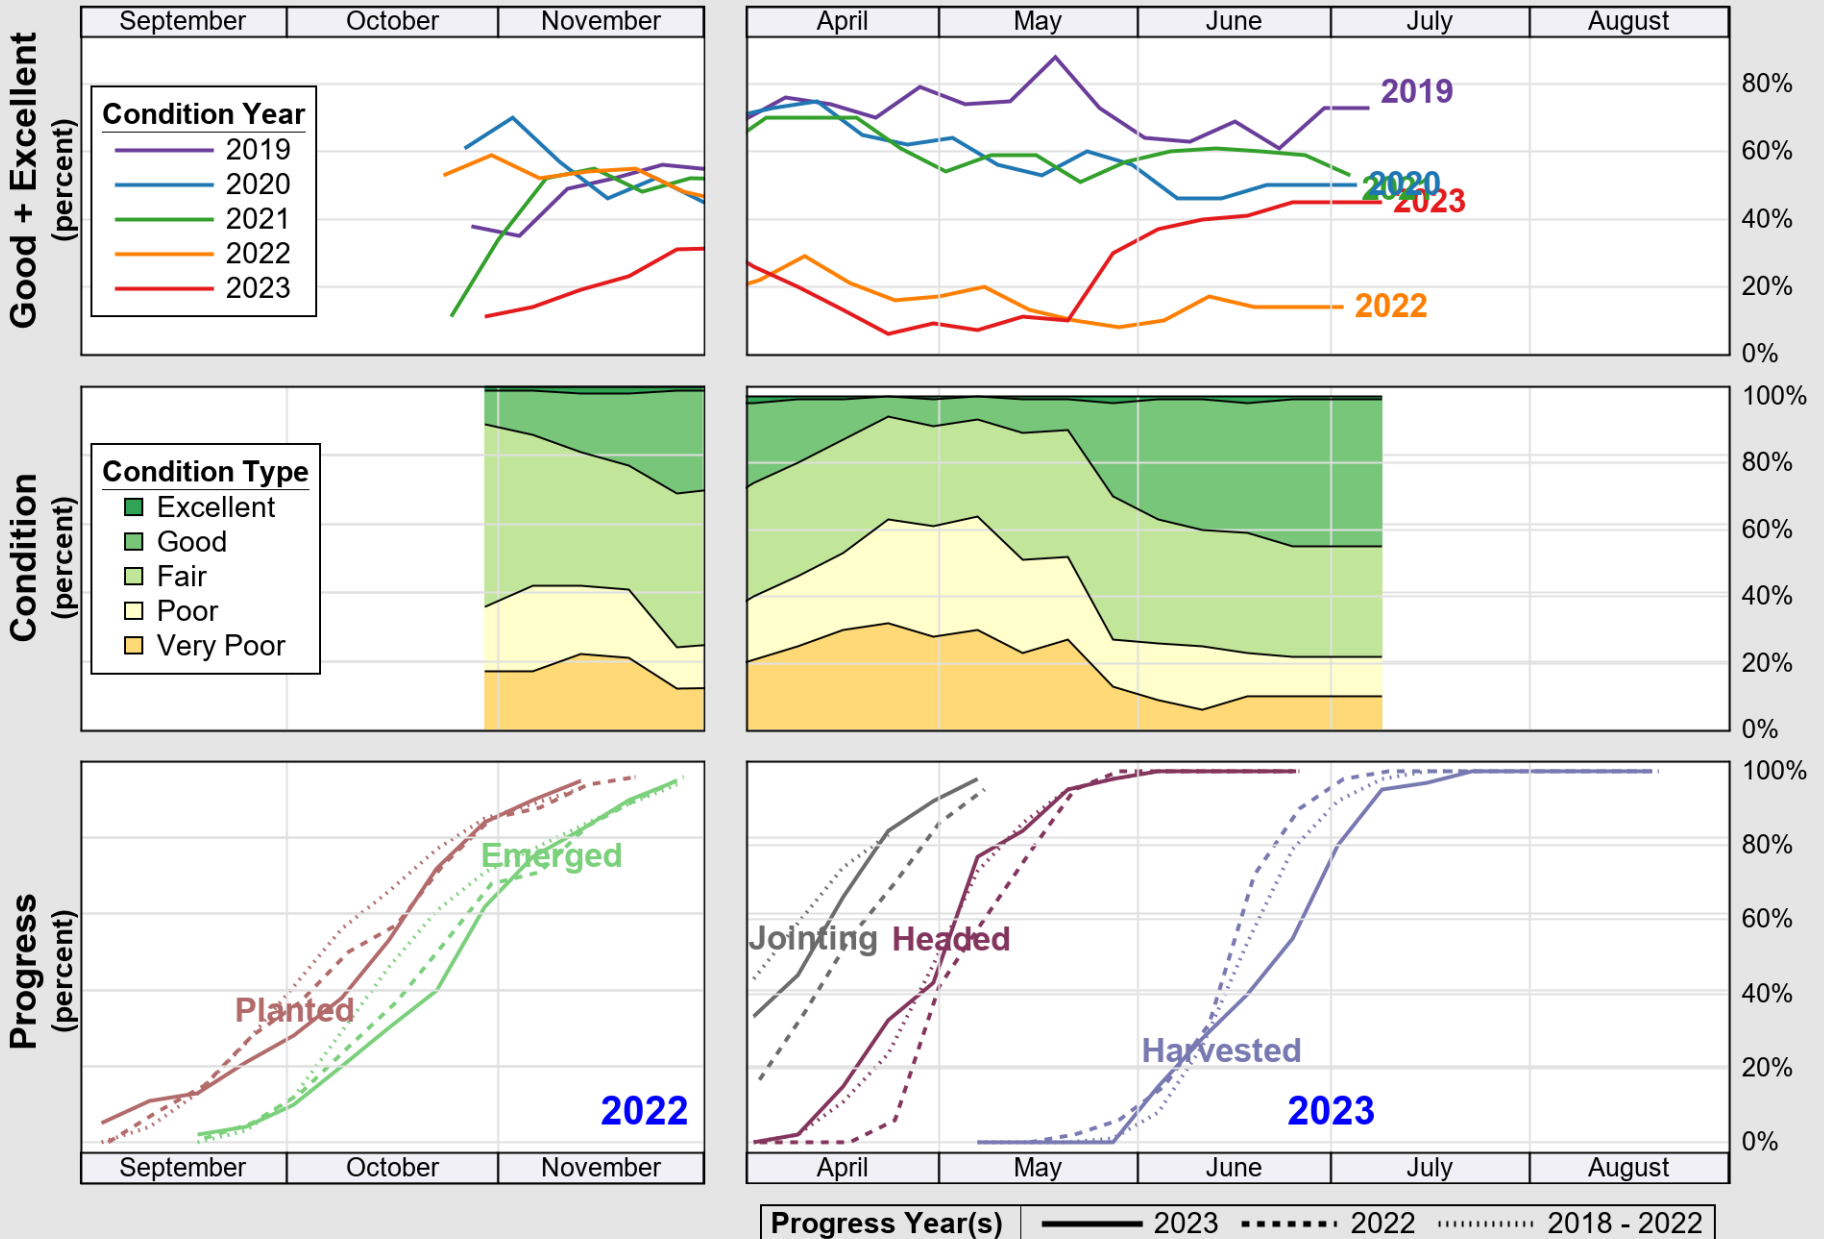

NASS

Source: National Agricultural Statistics Service (NASS), Crop Progress Report

USDA

Crop Progress and Condition: Sorghum in Oklahoma , 2023

NASS

Source: National Agricultural Statistics Service (NASS), Crop Progress Report

USDA

Crop Progress and Condition: Soybeans in Oklahoma , 2023

NASS

Source: National Agricultural Statistics Service (NASS), Crop Progress Report

USDA

Crop Progress and Condition: Winter Wheat in Oklahoma, 2023

NASS

Source: National Agricultural Statistics Service (NASS), Crop Progress Report