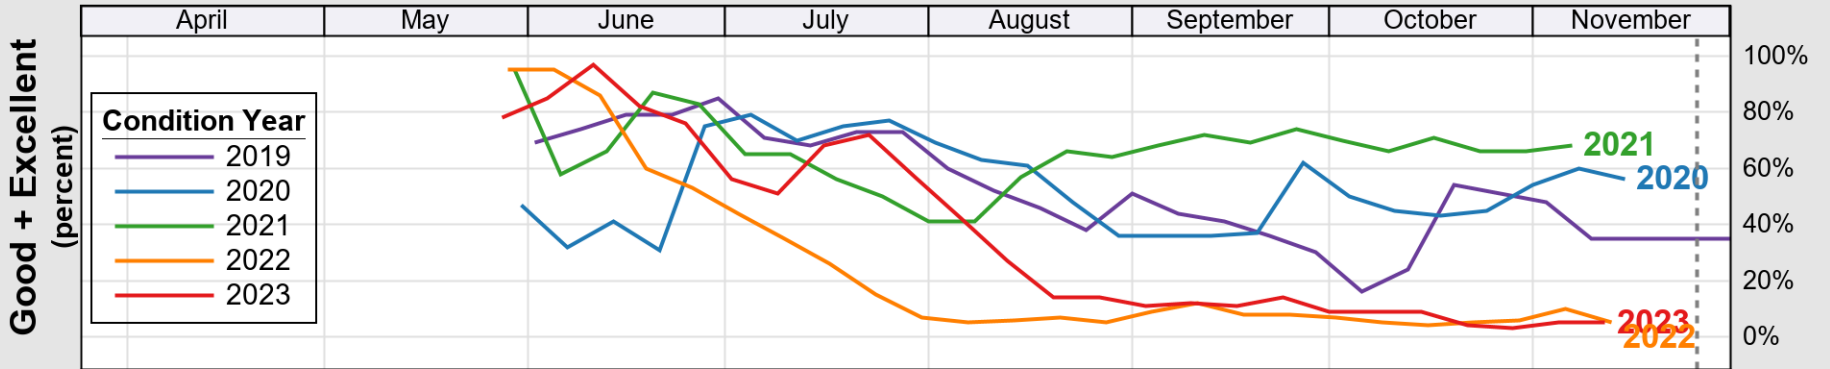

USDA

Crop Progress and Condition: Corn in Oklahoma , 2023

NASS

Source: National Agricultural Statistics Service (NASS), Crop Progress Report

USDA

Crop Progress and Condition: Cotton in Oklahoma , 2023

NASS

Source: National Agricultural Statistics Service (NASS), Crop Progress Report