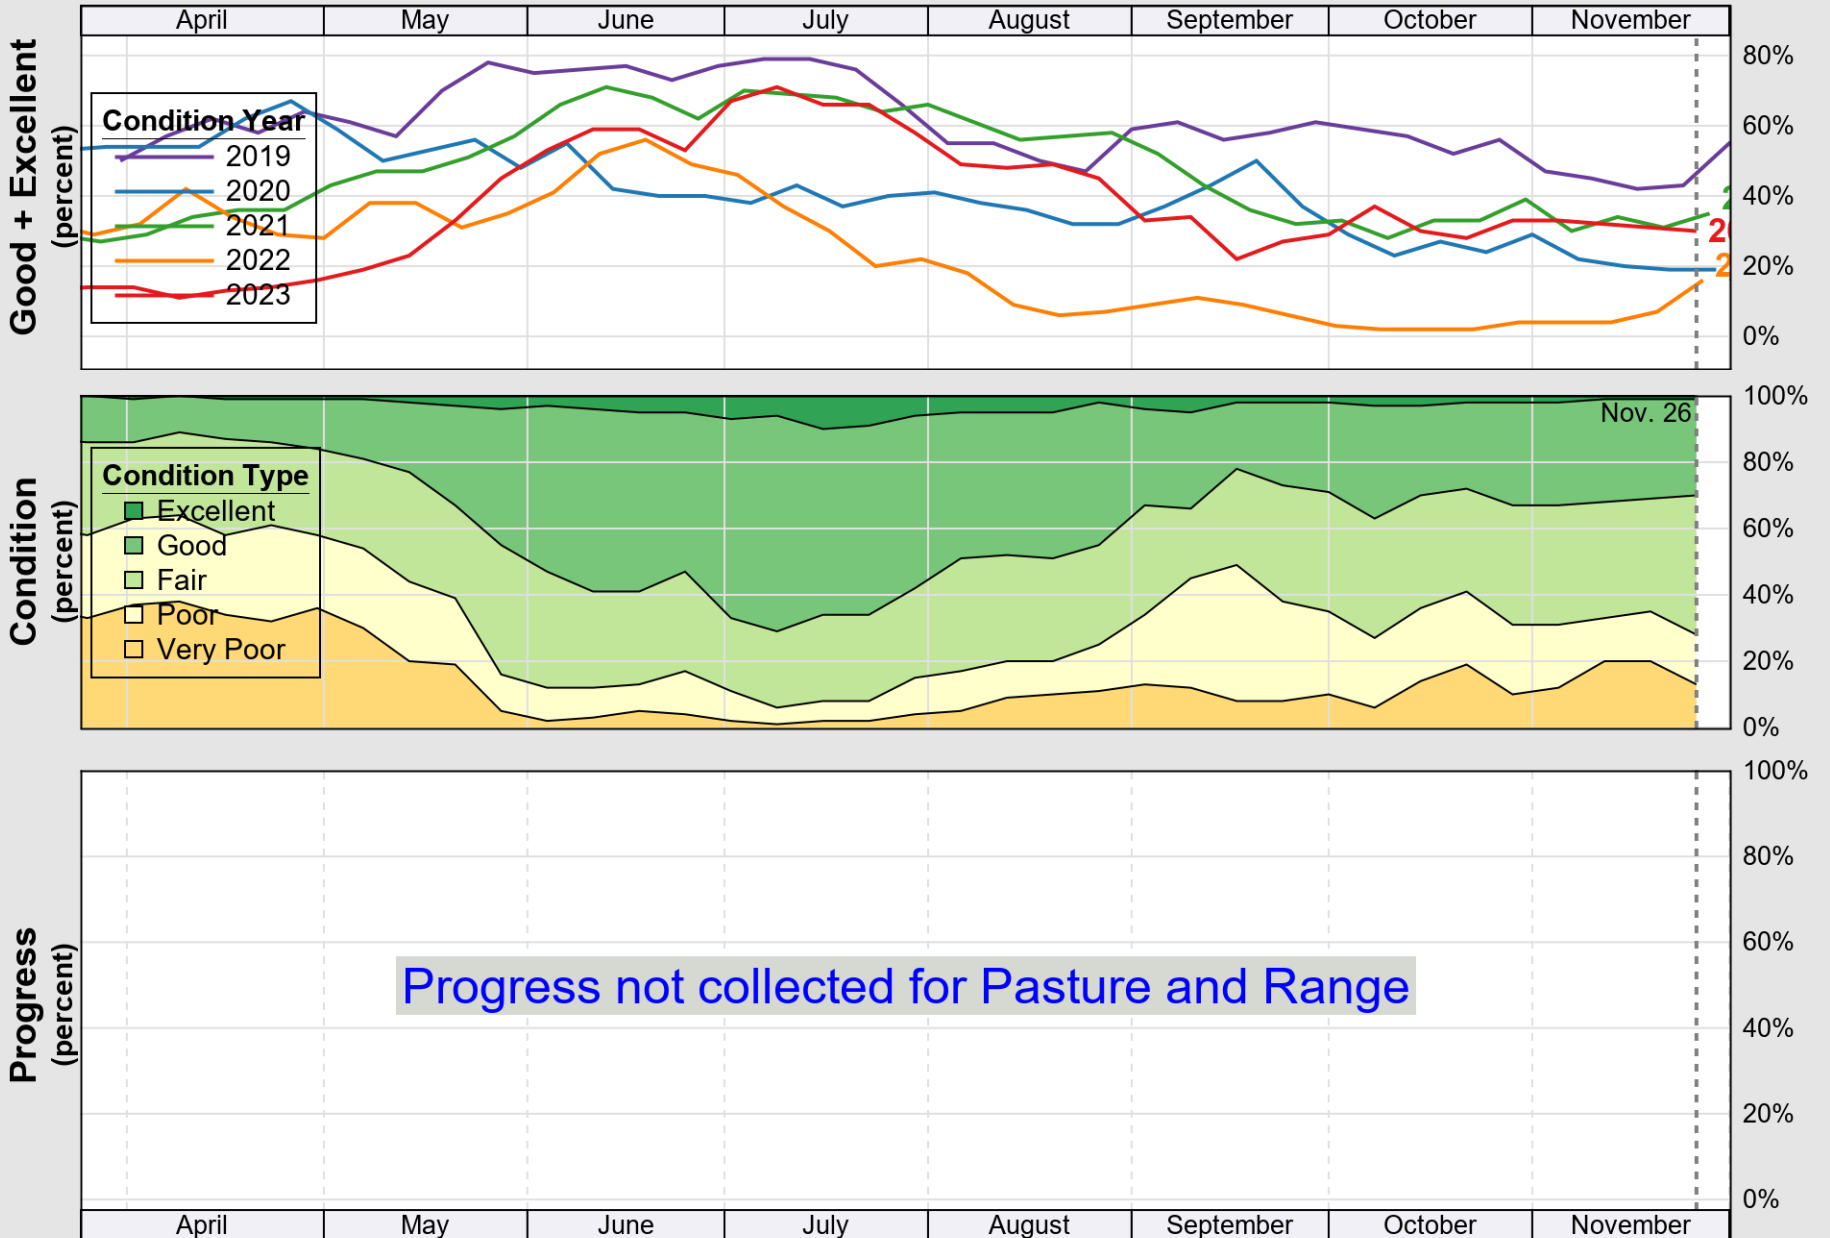

USDA

Crop Progress and Condition: Corn in Oklahoma , 2023

NASS

Source: National Agricultural Statistics Service (NASS), Crop Progress Report

USDA

Crop Progress and Condition: Cotton in Oklahoma , 2023

NASS

Source: National Agricultural Statistics Service (NASS), Crop Progress Report

USDA

Crop Progress and Condition: Pasture and Range in Oklahoma , 2023

NASS

Source: National Agricultural Statistics Service (NASS), Crop Progress Report

USDA

Crop Progress and Condition: Peanuts in Oklahoma , 2023