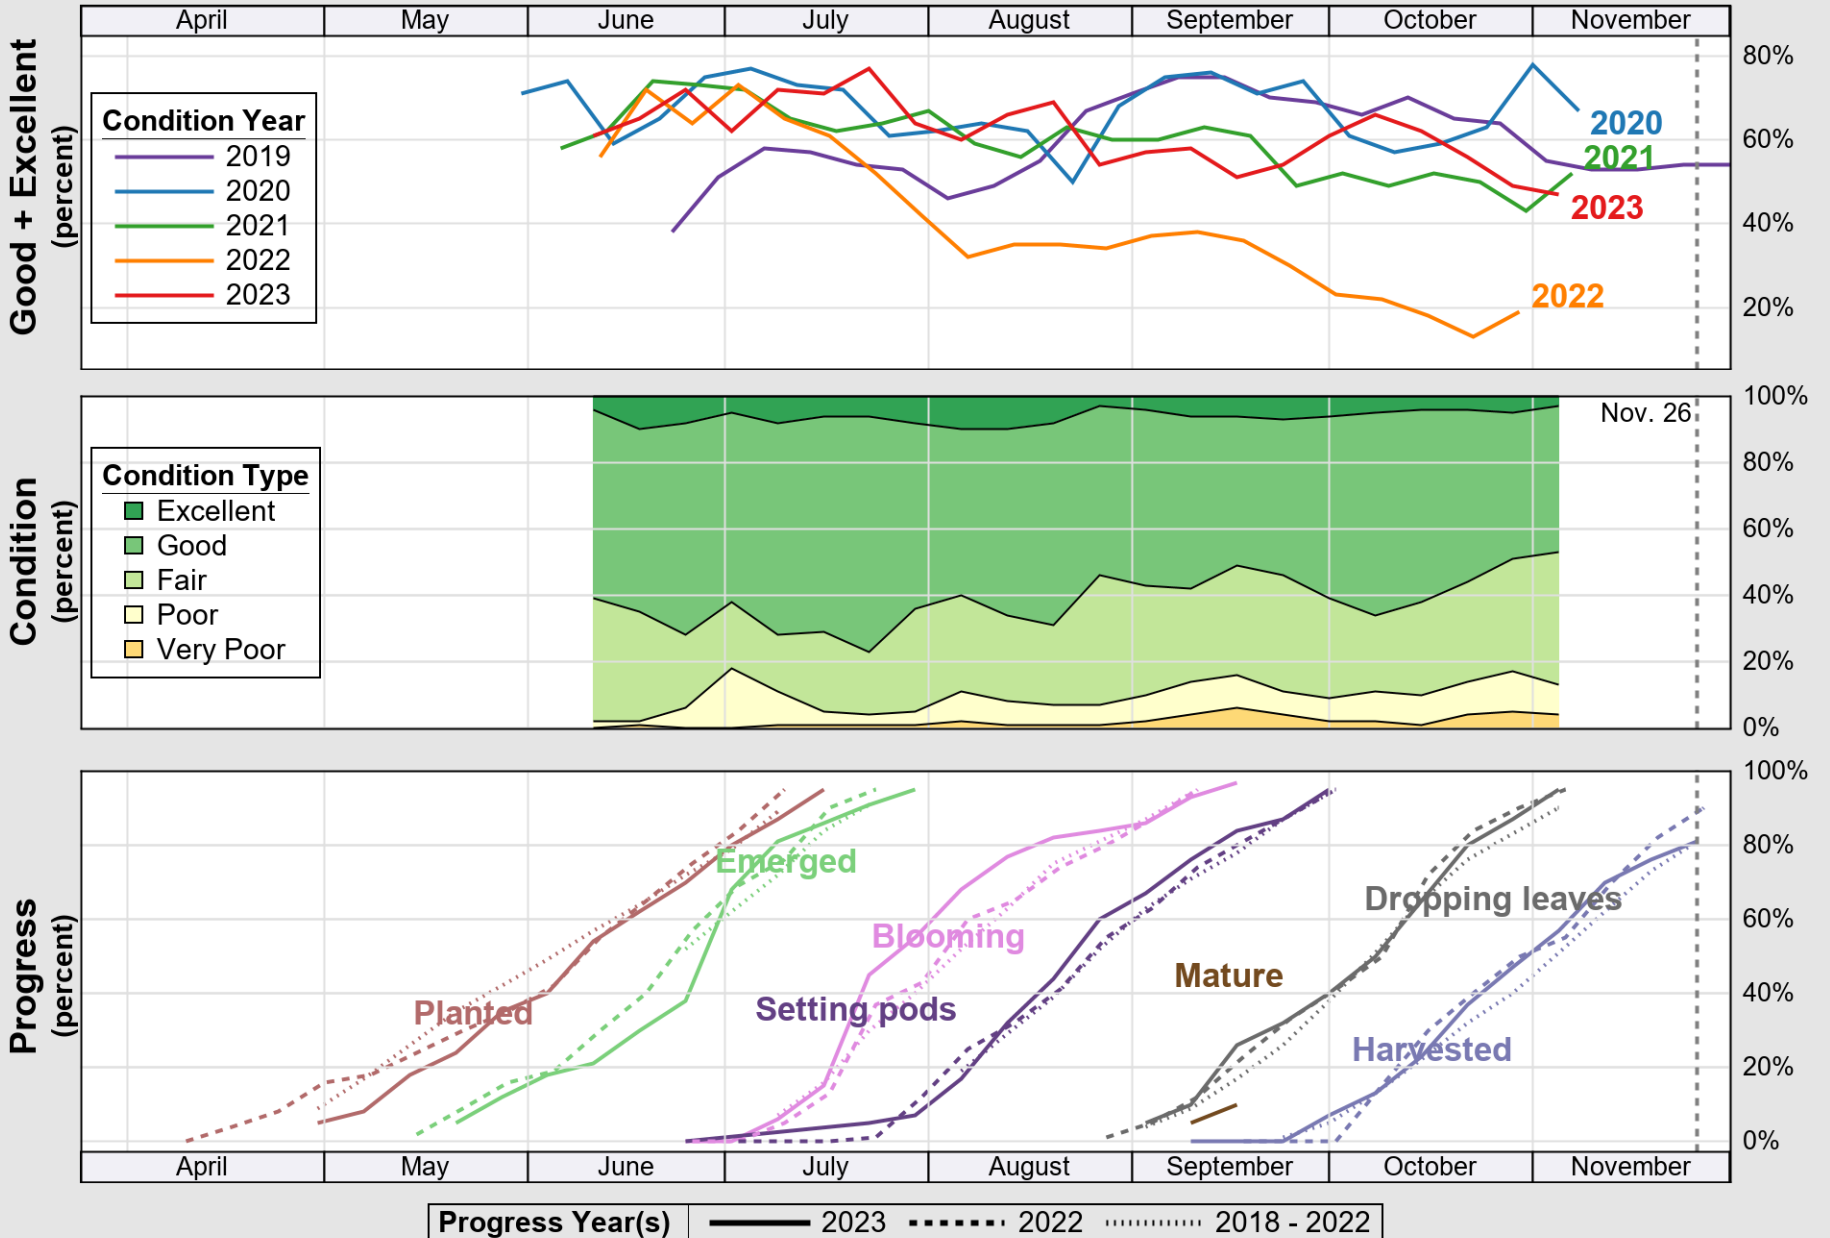

USDA

Crop Progress and Condition: Pasture and Range in Oklahoma , 2023

NASS

Source: National Agricultural Statistics Service (NASS), Crop Progress Report

USDA

Crop Progress and Condition: Peanuts in Oklahoma , 2023

NASS

Source: National Agricultural Statistics Service (NASS), Crop Progress Report

USDA

Crop Progress and Condition: Sorghum in Oklahoma , 2023

NASS

Source: National Agricultural Statistics Service (NASS), Crop Progress Report

USDA

Crop Progress and Condition: Soybeans in Oklahoma , 2023

NASS

Source: National Agricultural Statistics Service (NASS), Crop Progress Report

USDA

Crop Progress and Condition: Winter Wheat in Oklahoma, 2023

NASS

Source: National Agricultural Statistics Service (NASS), Crop Progress Report