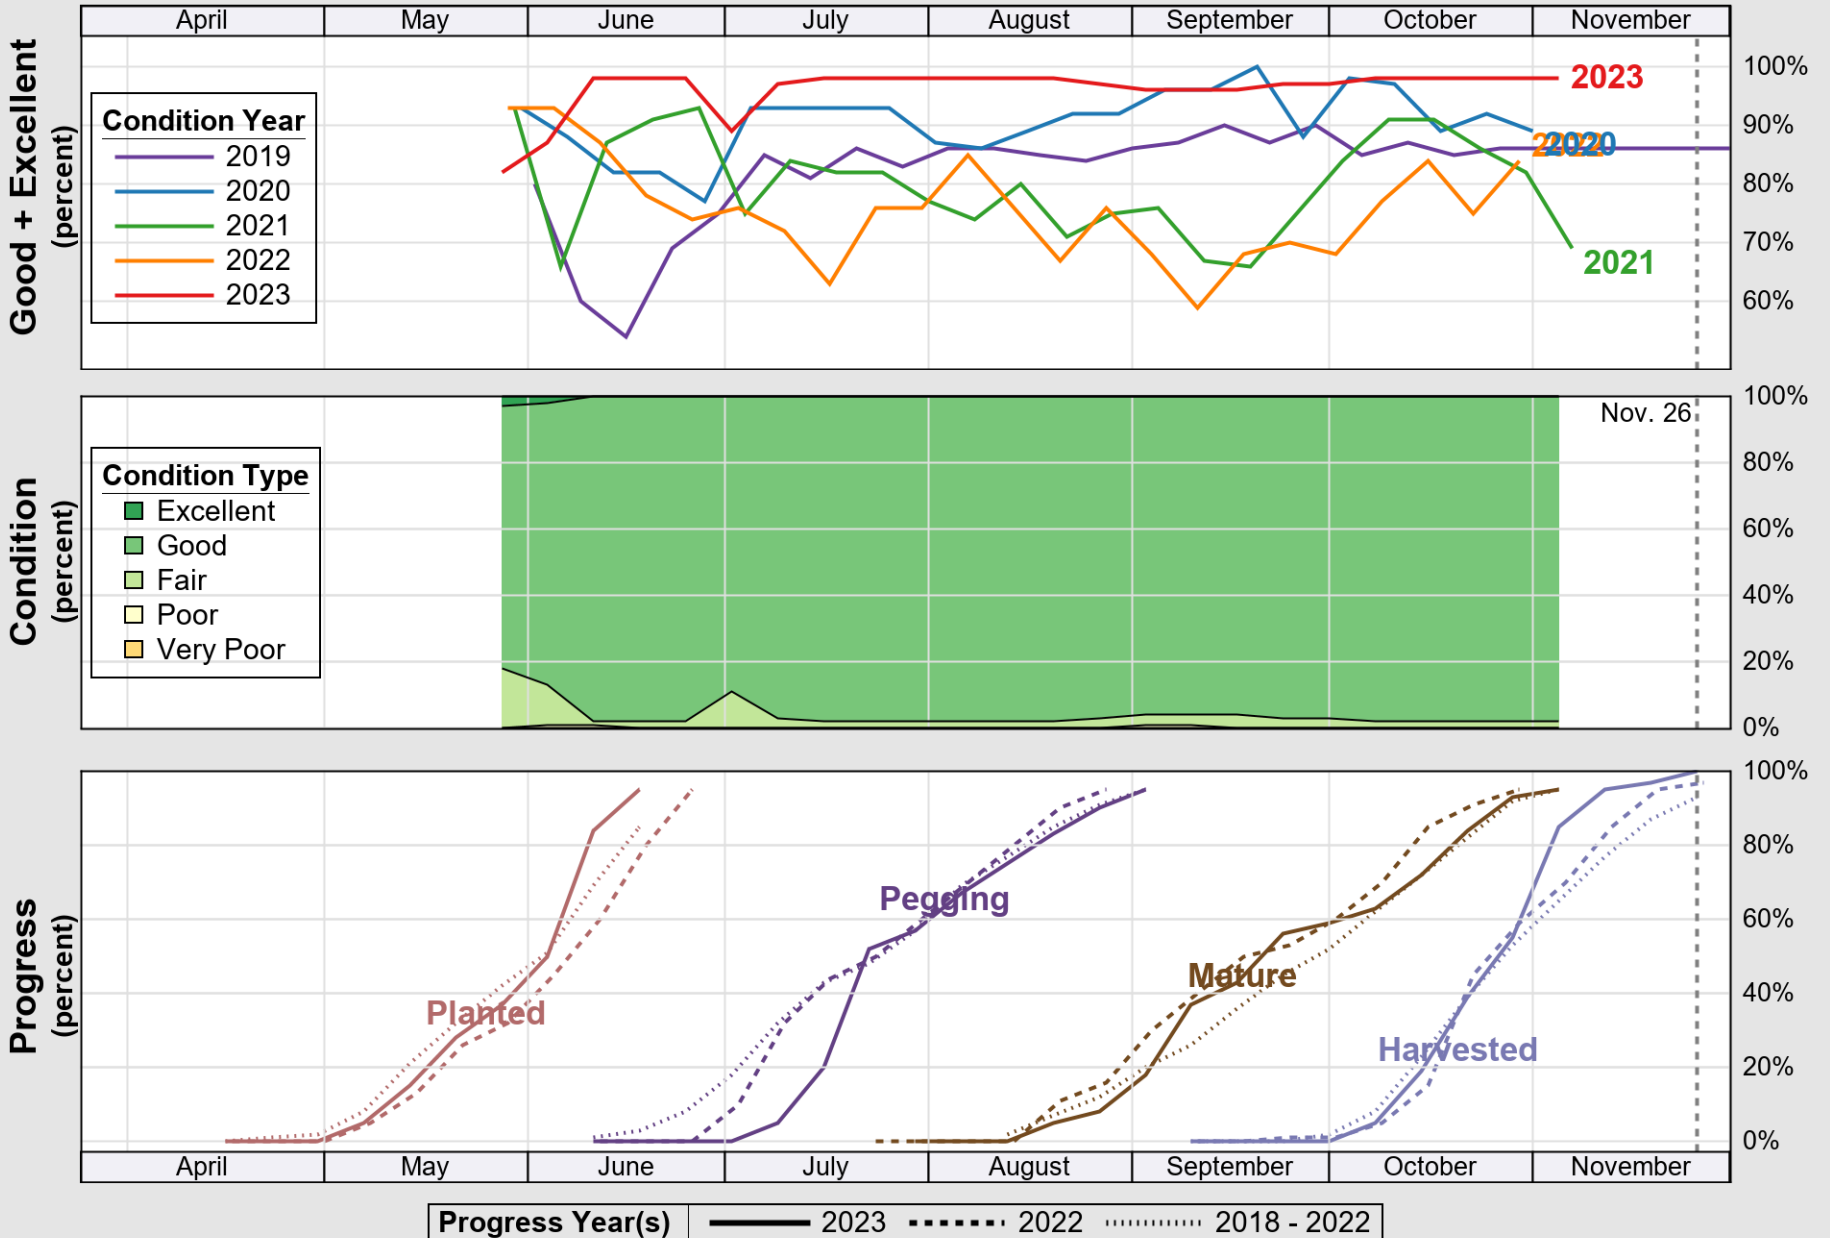

USDA

Crop Progress and Condition: Corn in Oklahoma , 2023

NASS

Source: National Agricultural Statistics Service (NASS), Crop Progress Report

USDA

Crop Progress and Condition: Cotton in Oklahoma , 2023

NASS

Source: National Agricultural Statistics Service (NASS), Crop Progress Report

USDA

Crop Progress and Condition: Pasture and Range in Oklahoma , 2023

NASS

Source: National Agricultural Statistics Service (NASS), Crop Progress Report

USDA

Crop Progress and Condition: Peanuts in Oklahoma , 2023

NASS

Source: National Agricultural Statistics Service (NASS), Crop Progress Report

USDA

Crop Progress and Condition: Sorghum in Oklahoma , 2023

NASS

Source: National Agricultural Statistics Service (NASS), Crop Progress Report

USDA

Crop Progress and Condition: Soybeans in Oklahoma , 2023

NASS

Source: National Agricultural Statistics Service (NASS), Crop Progress Report

USDA

Crop Progress and Condition: Winter Wheat in Oklahoma, 2023