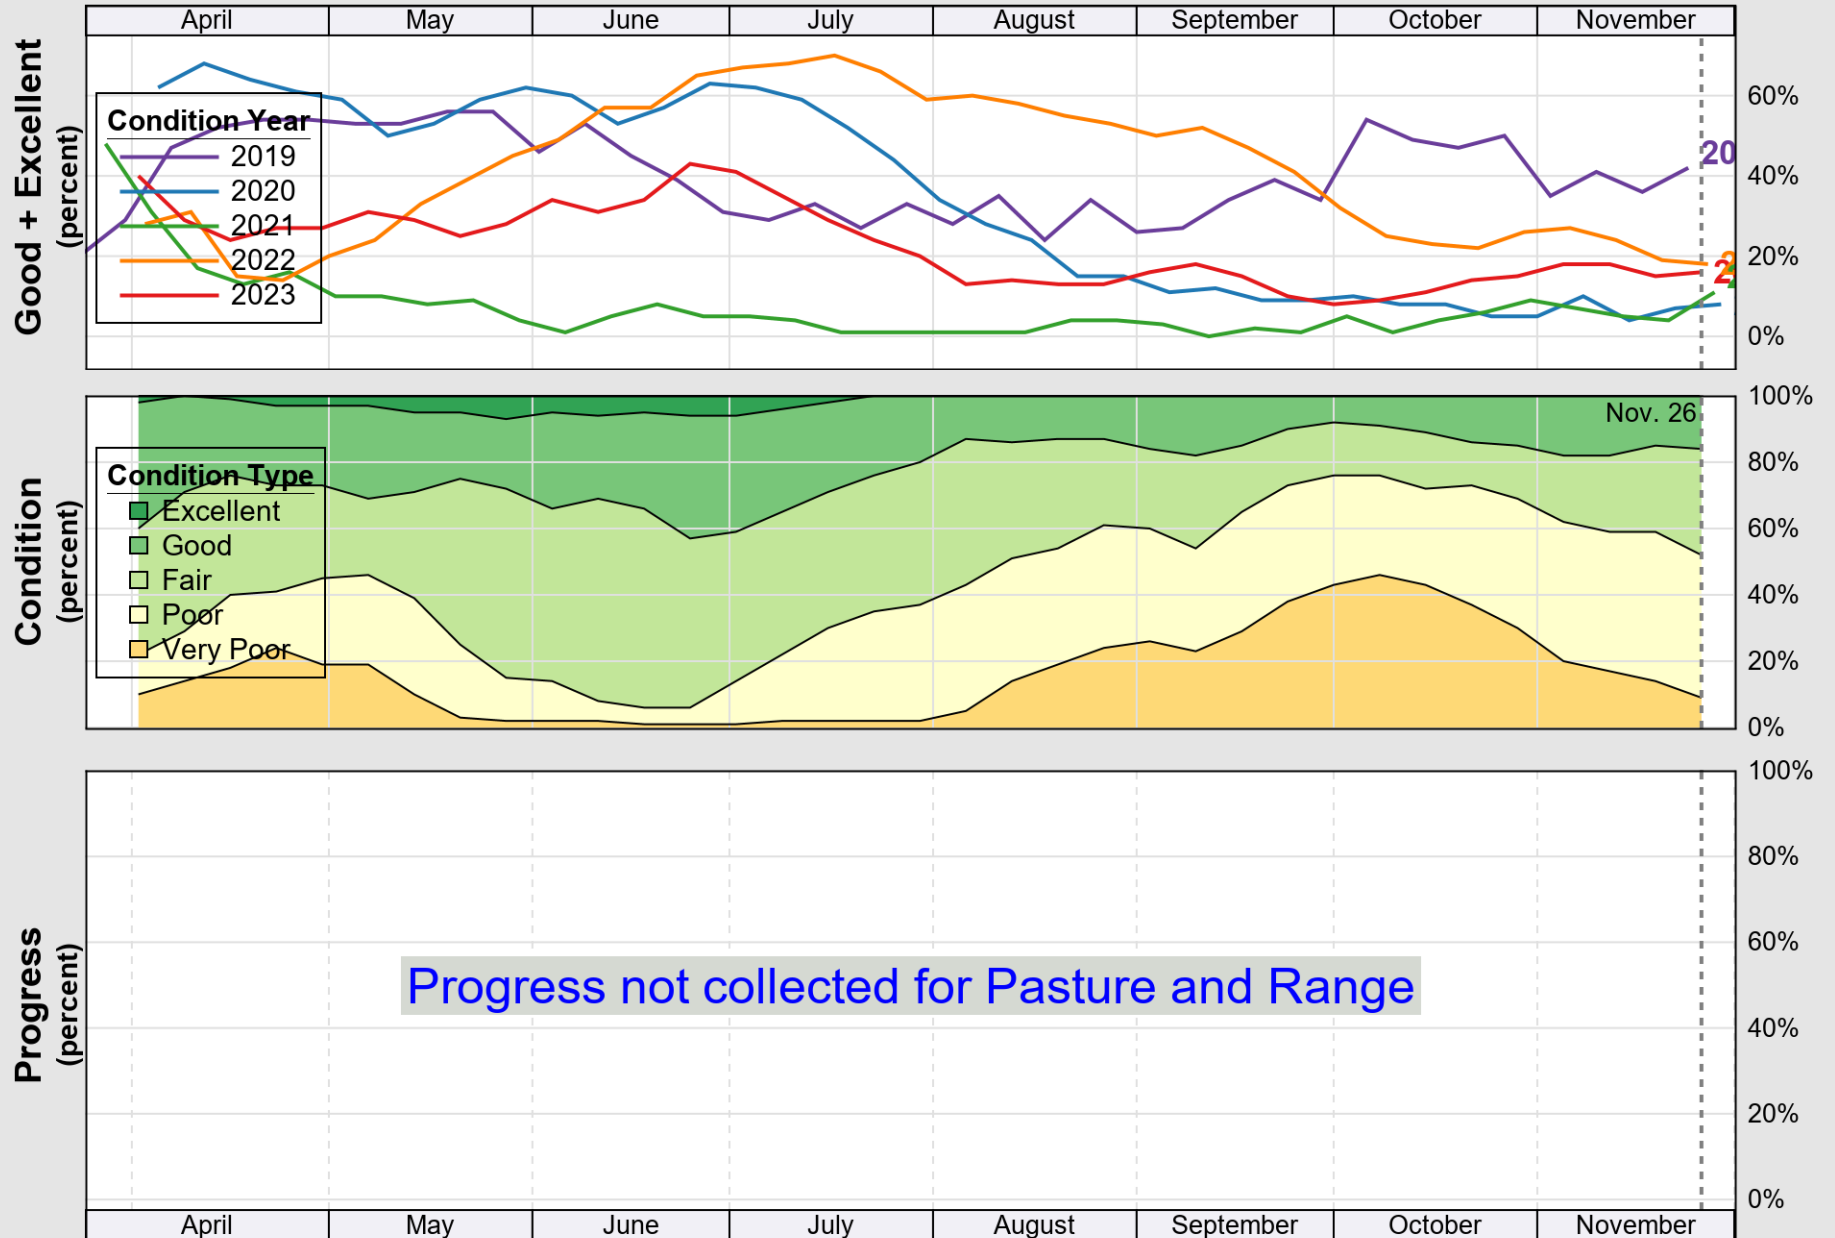

USDA

Crop Progress and Condition: Barley in Washington , 2023

NASS

Source: National Agricultural Statistics Service (NASS), Crop Progress Report

USDA

Crop Progress and Condition: Corn in Washington , 2023

NASS

Source: National Agricultural Statistics Service (NASS), Crop Progress Report

USDA

Crop Progress and Condition: Oats in Washington , 2023

NASS

Progress Year(s) ——— 2023 2022 2018 - 2022

Source: National Agricultural Statistics Service (NASS), Crop Progress Report

Source: National Agricultural Statistics Service (NASS), Crop Progress Report

USDA

Crop Progress and Condition: Spring Wheat in Washington , 2023

NASS

Source: National Agricultural Statistics Service (NASS), Crop Progress Report

USDA

Crop Progress and Condition: Sugar Beets in Washington , 2023

NASS

Source: National Agricultural Statistics Service (NASS), Crop Progress Report

USDA

Crop Progress and Condition: Winter Wheat in Washington , 2023