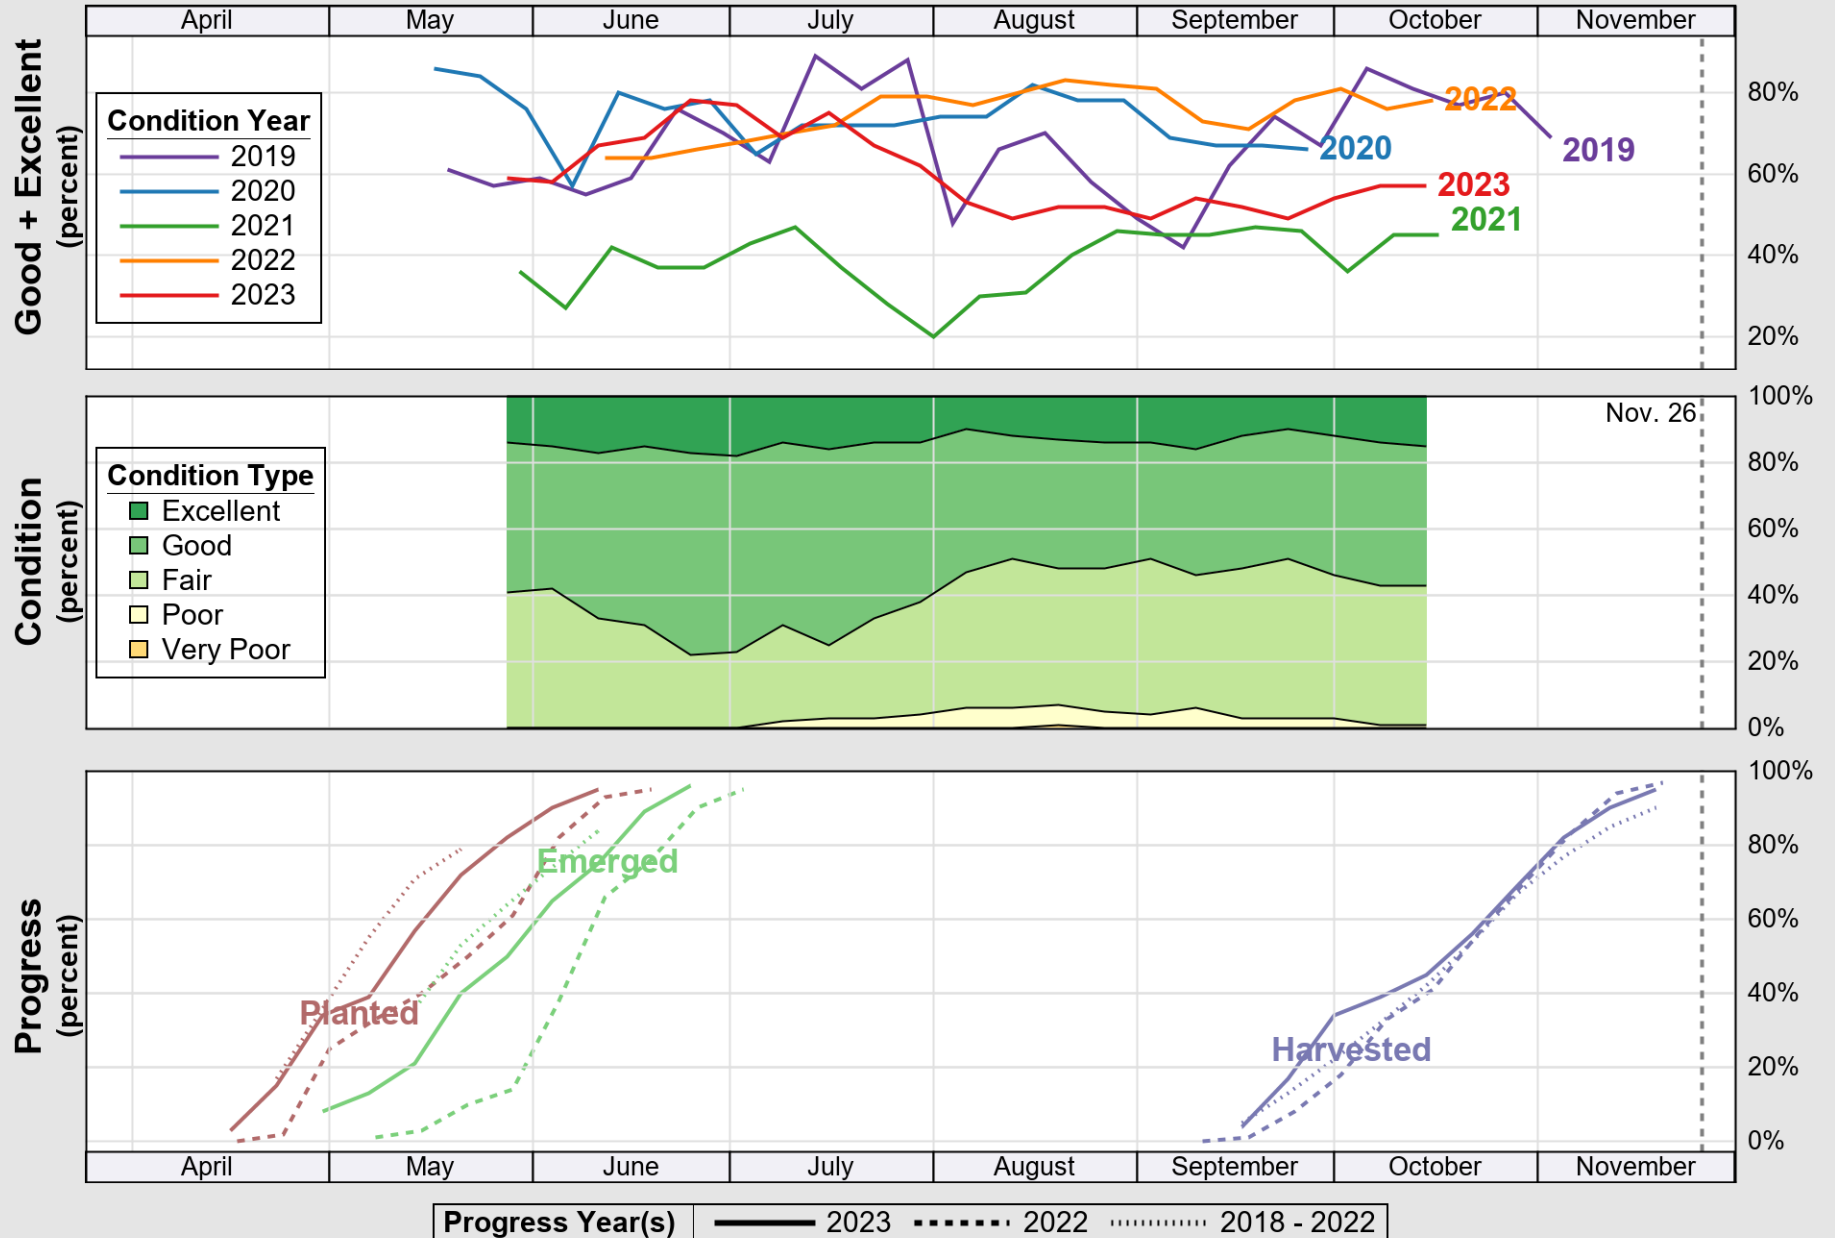

USDA

Crop Progress and Condition: Barley in Washington , 2023

NASS

Source: National Agricultural Statistics Service (NASS), Crop Progress Report

USDA

Crop Progress and Condition: Corn in Washington , 2023

NASS

Source: National Agricultural Statistics Service (NASS), Crop Progress Report

USDA

Crop Progress and Condition: Oats in Washington , 2023

NASS

Progress Year(s) ——— 2023 2022 2018 - 2022

Source: National Agricultural Statistics Service (NASS), Crop Progress Report

Source: National Agricultural Statistics Service (NASS), Crop Progress Report

USDA

Crop Progress and Condition: Spring Wheat in Washington , 2023

NASS

Source: National Agricultural Statistics Service (NASS), Crop Progress Report

USDA

Crop Progress and Condition: Sugar Beets in Washington , 2023

NASS

Source: National Agricultural Statistics Service (NASS), Crop Progress Report

USDA

Crop Progress and Condition: Winter Wheat in Washington , 2023