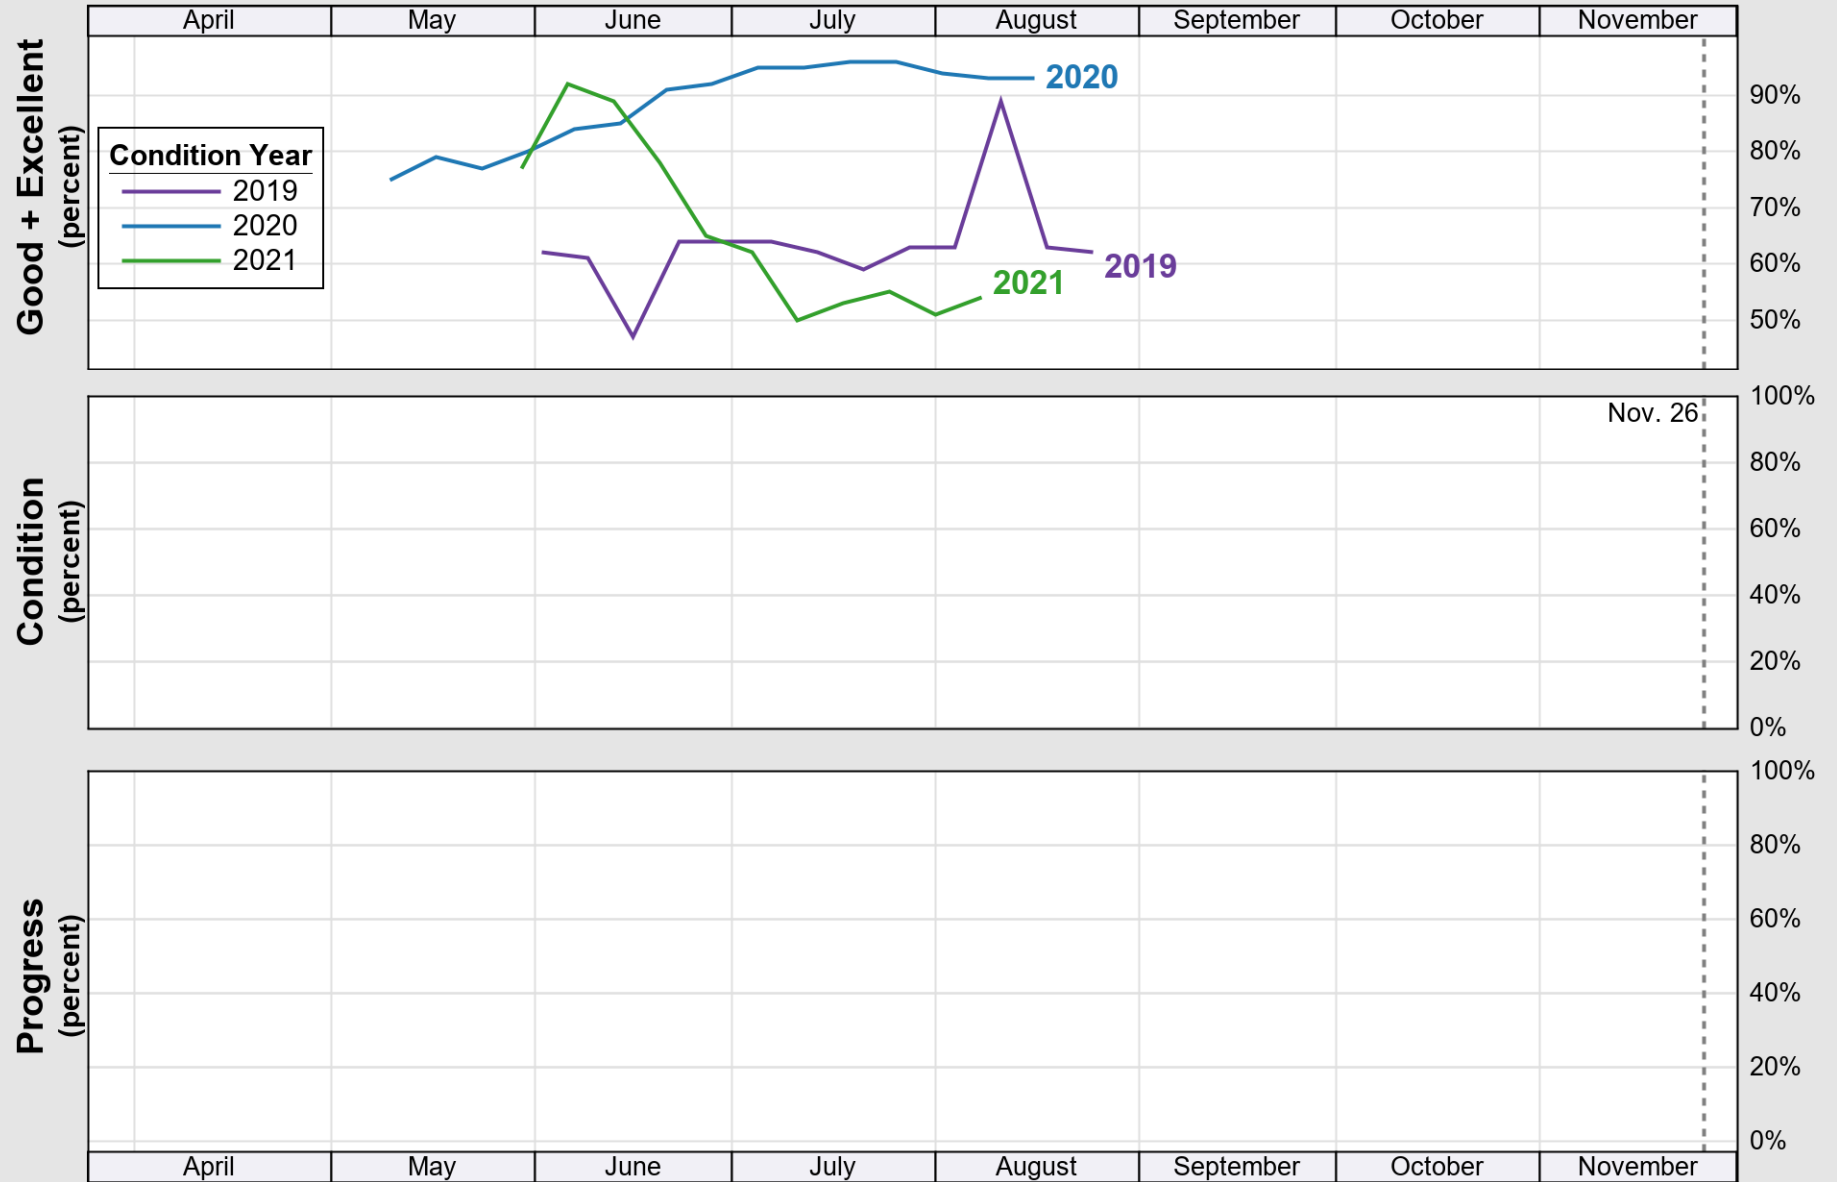

USDA

Crop Progress and Condition: Barley in Washington , 2023

NASS

Source: National Agricultural Statistics Service (NASS), Crop Progress Report

USDA

Crop Progress and Condition: Corn in Washington , 2023

NASS

Source: National Agricultural Statistics Service (NASS), Crop Progress Report

USDA

Crop Progress and Condition: Oats in Washington , 2023

NASS

Progress Year(s) ——— 2023 2022 2018 - 2022

Source: National Agricultural Statistics Service (NASS), Crop Progress Report

Source: National Agricultural Statistics Service (NASS), Crop Progress Report

USDA

Crop Progress and Condition: Spring Wheat in Washington , 2023

NASS

Source: National Agricultural Statistics Service (NASS), Crop Progress Report