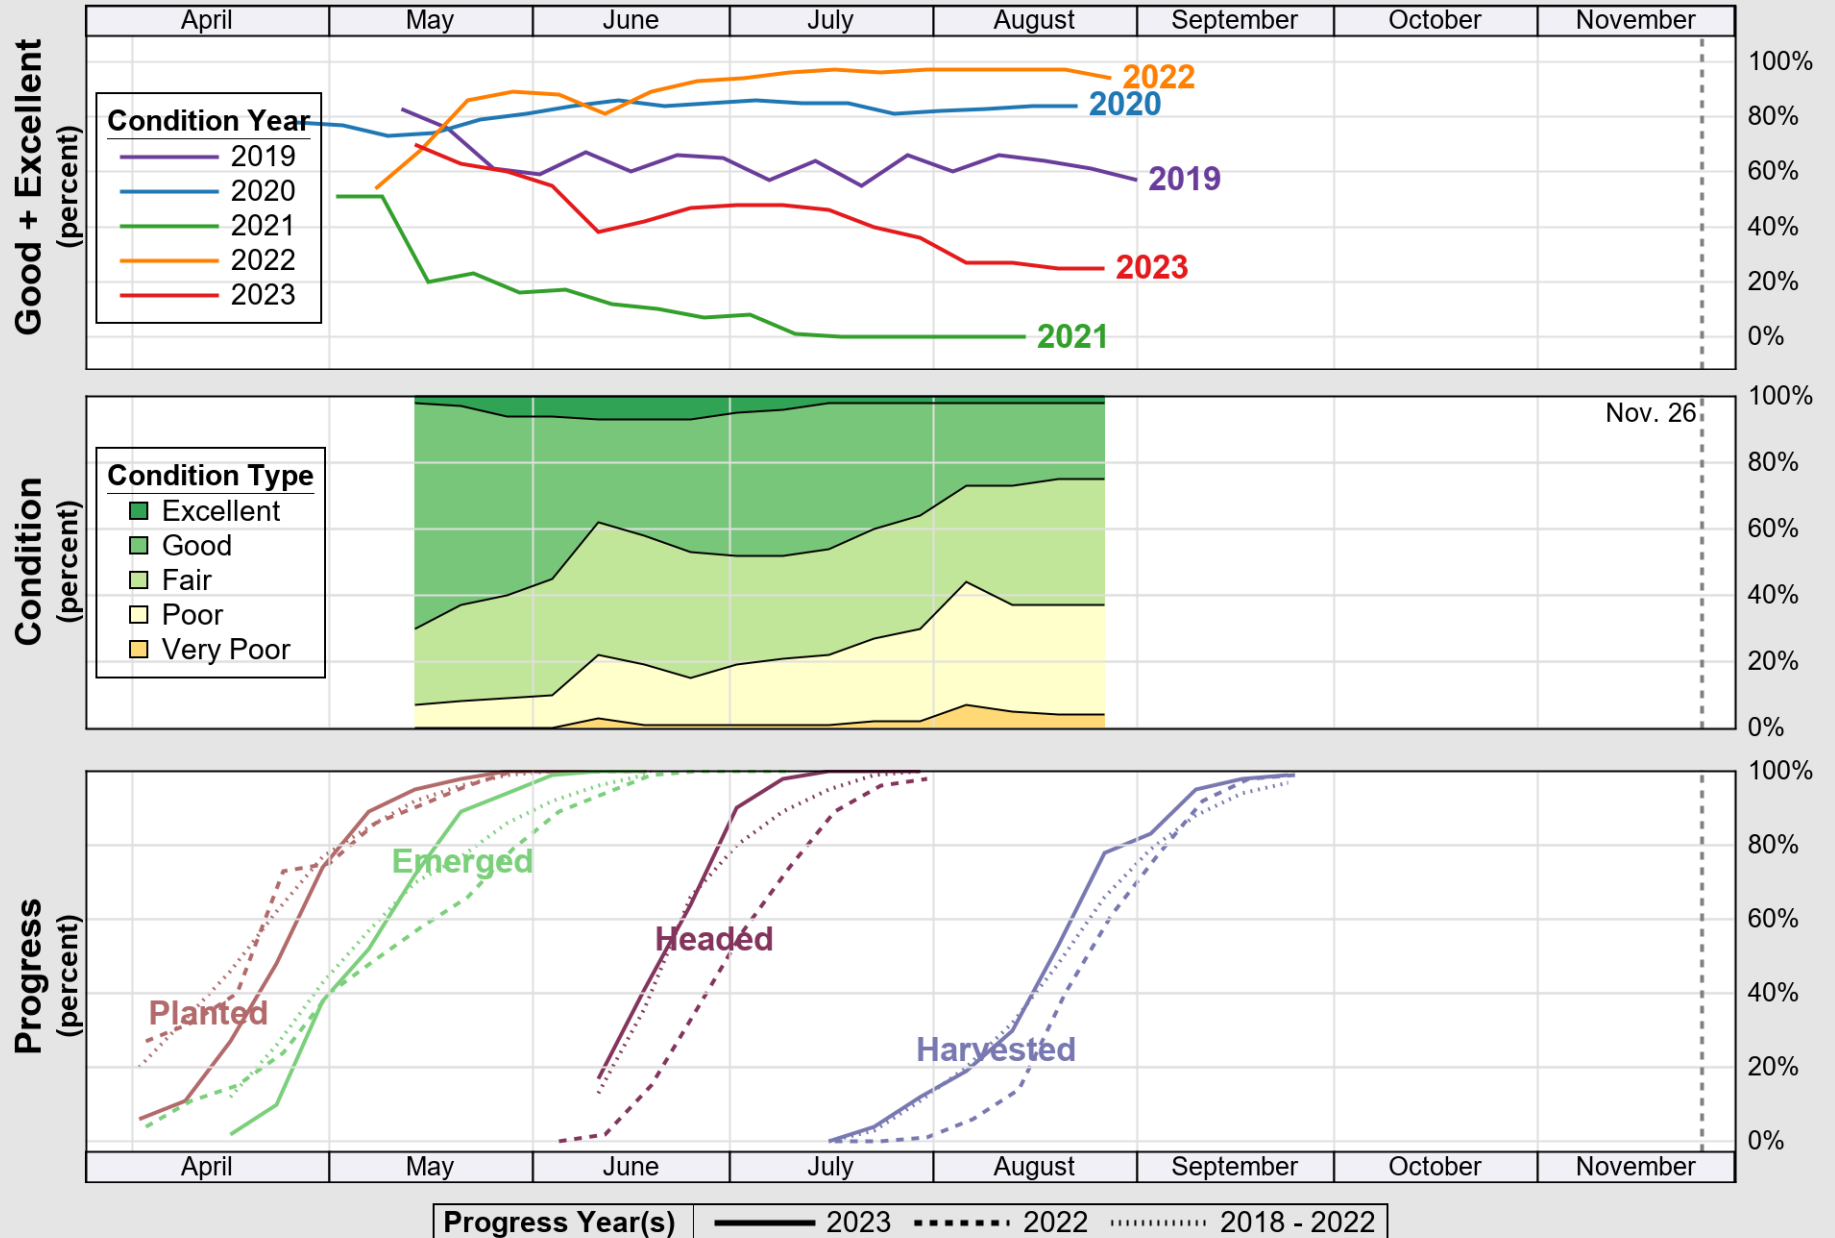

USDA

Crop Progress and Condition: Barley in Washington , 2023

NASS

Source: National Agricultural Statistics Service (NASS), Crop Progress Report

USDA

Crop Progress and Condition: Corn in Washington , 2023

NASS

Source: National Agricultural Statistics Service (NASS), Crop Progress Report

USDA

Crop Progress and Condition: Oats in Washington , 2023

NASS

Progress Year(s) ——— 2023 2022 2018 - 2022

Source: National Agricultural Statistics Service (NASS), Crop Progress Report

Source: National Agricultural Statistics Service (NASS), Crop Progress Report

USDA

Crop Progress and Condition: Spring Wheat in Washington , 2023

NASS

Source: National Agricultural Statistics Service (NASS), Crop Progress Report

USDA

Crop Progress and Condition: Sugar Beets in Washington , 2023

NASS

Source: National Agricultural Statistics Service (NASS), Crop Progress Report

USDA

Crop Progress and Condition: Winter Wheat in Washington , 2023