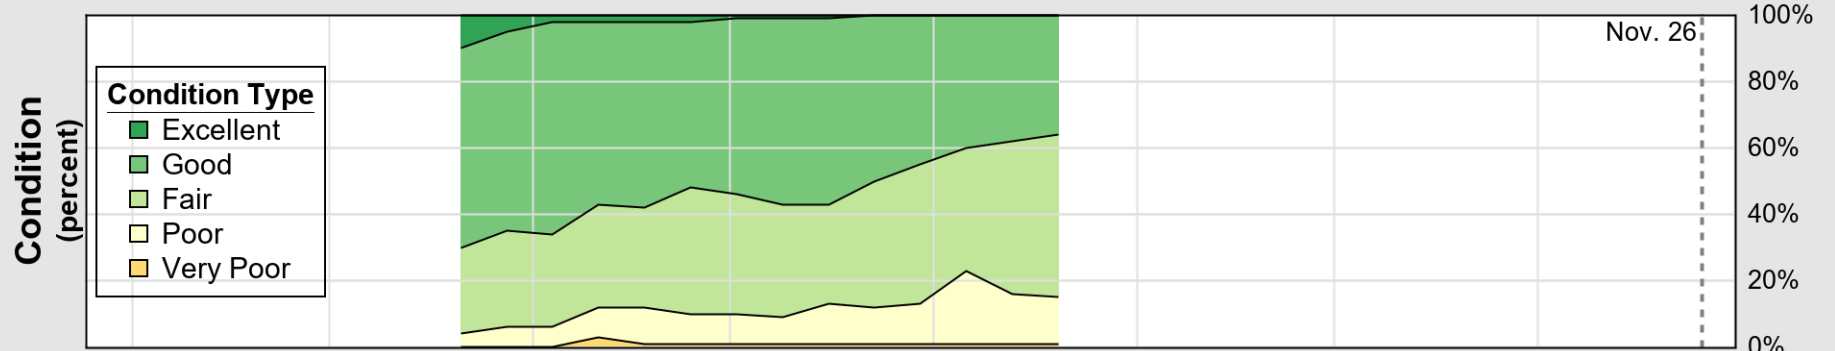

USDA

Crop Progress and Condition: Barley in Washington , 2023

NASS

Source: National Agricultural Statistics Service (NASS), Crop Progress Report

USDA

Crop Progress and Condition: Corn in Washington , 2023

NASS