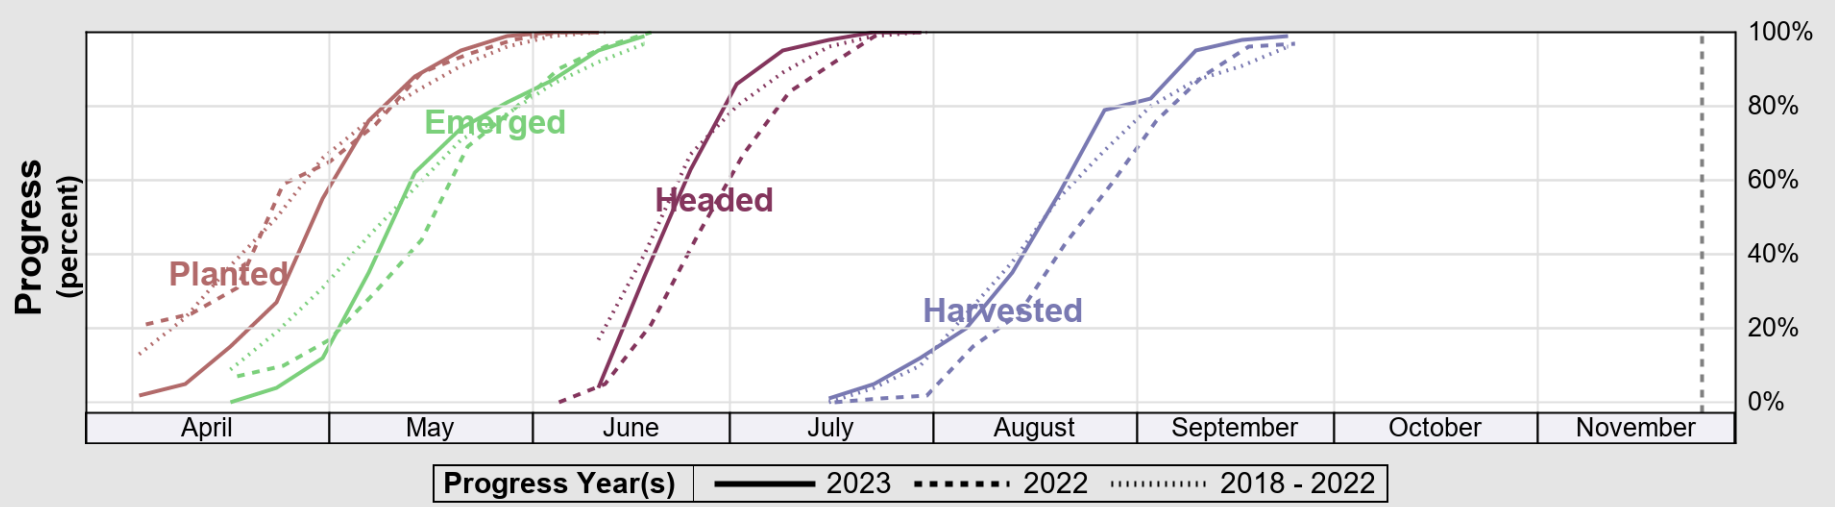

USDA

Crop Progress and Condition: Barley in Washington , 2023

NASS

Source: National Agricultural Statistics Service (NASS), Crop Progress Report

USDA

Crop Progress and Condition: Corn in Washington , 2023

NASS

Source: National Agricultural Statistics Service (NASS), Crop Progress Report

USDA

Crop Progress and Condition: Oats in Washington , 2023

NASS

Progress Year(s) ——— 2023 2022 2018 - 2022

Source: National Agricultural Statistics Service (NASS), Crop Progress Report