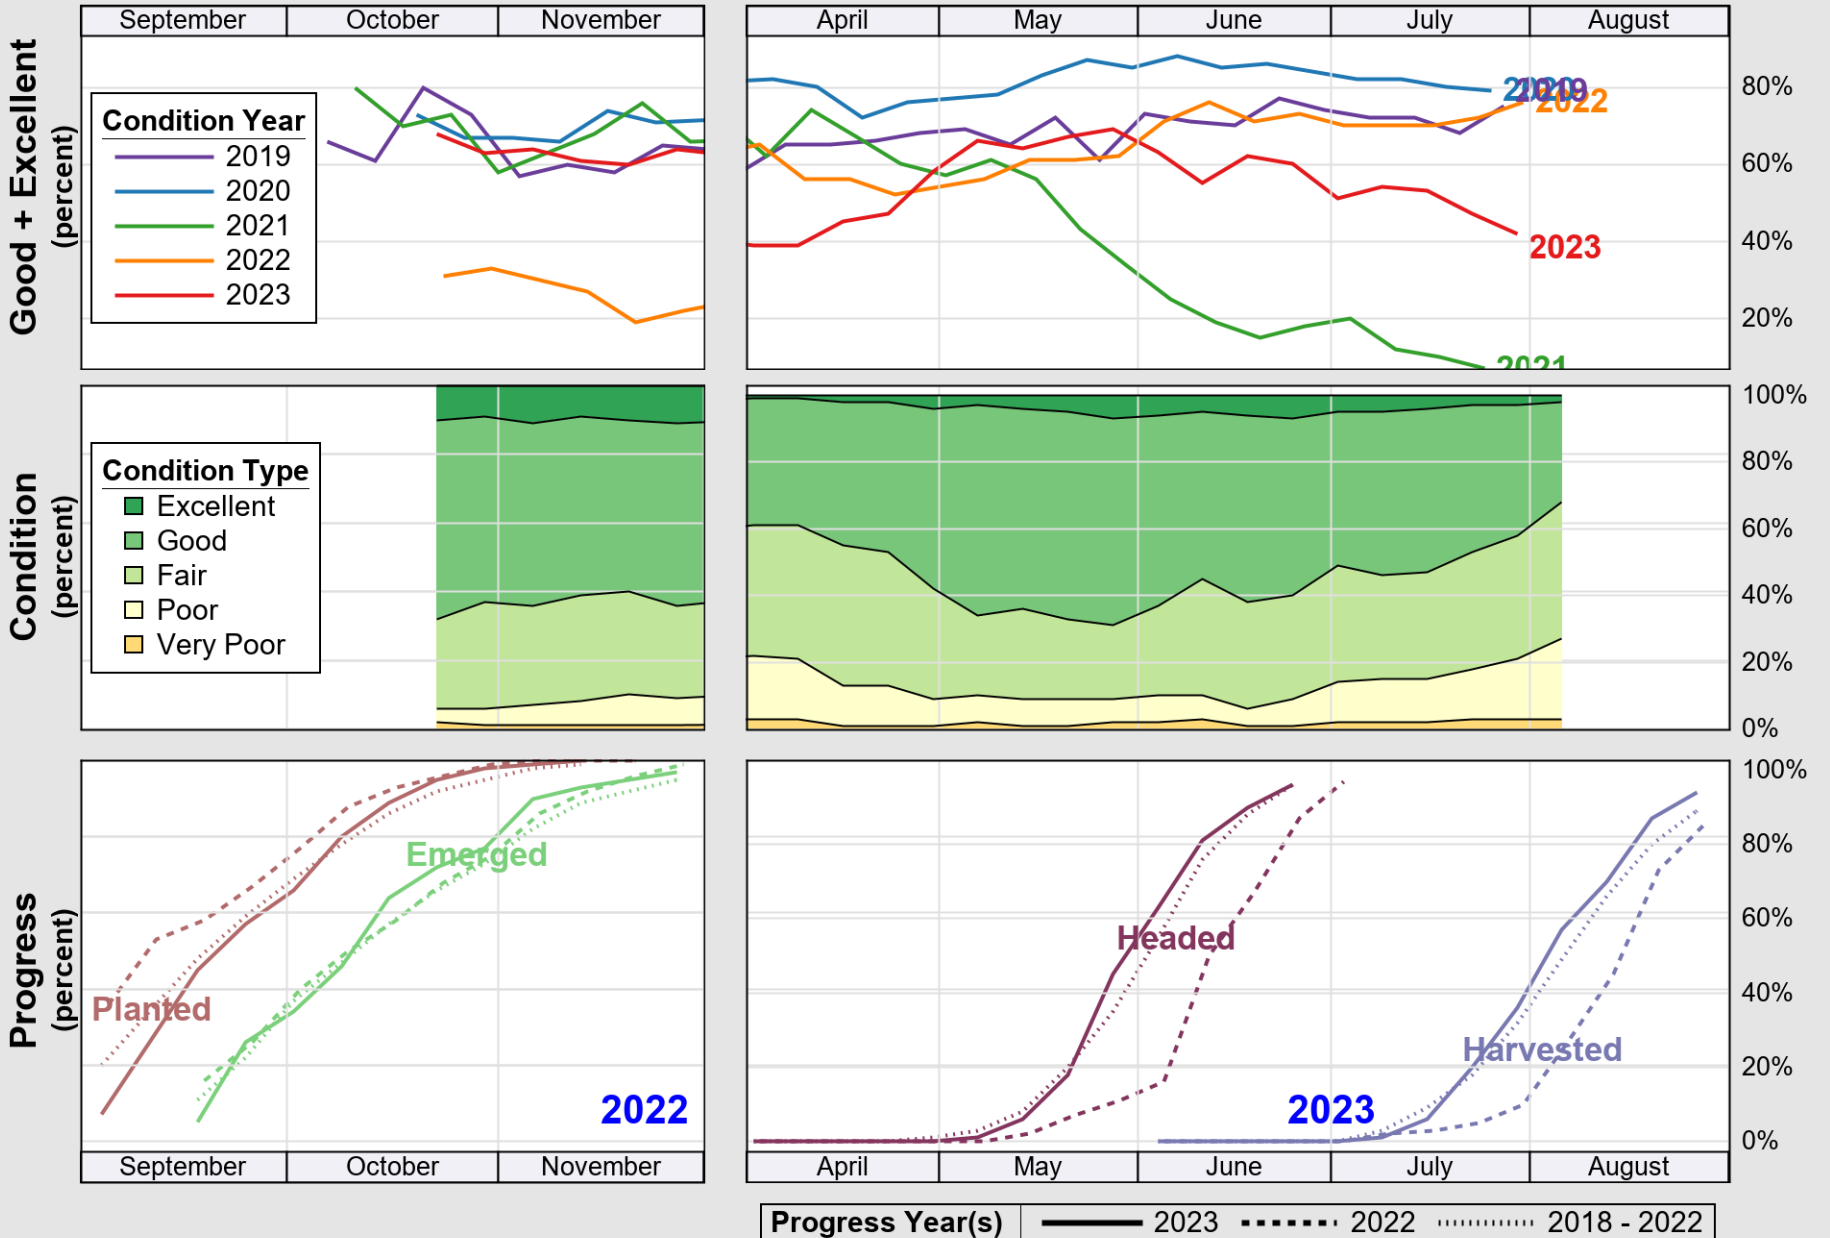

Source: National Agricultural Statistics Service (NASS), Crop Progress Report

USDA

Crop Progress and Condition: Spring Wheat in Washington , 2023

NASS

Source: National Agricultural Statistics Service (NASS), Crop Progress Report

USDA

Crop Progress and Condition: Sugar Beets in Washington , 2023

NASS

Source: National Agricultural Statistics Service (NASS), Crop Progress Report

USDA

Crop Progress and Condition: Winter Wheat in Washington , 2023

NASS

Source: National Agricultural Statistics Service (NASS), Crop Progress Report