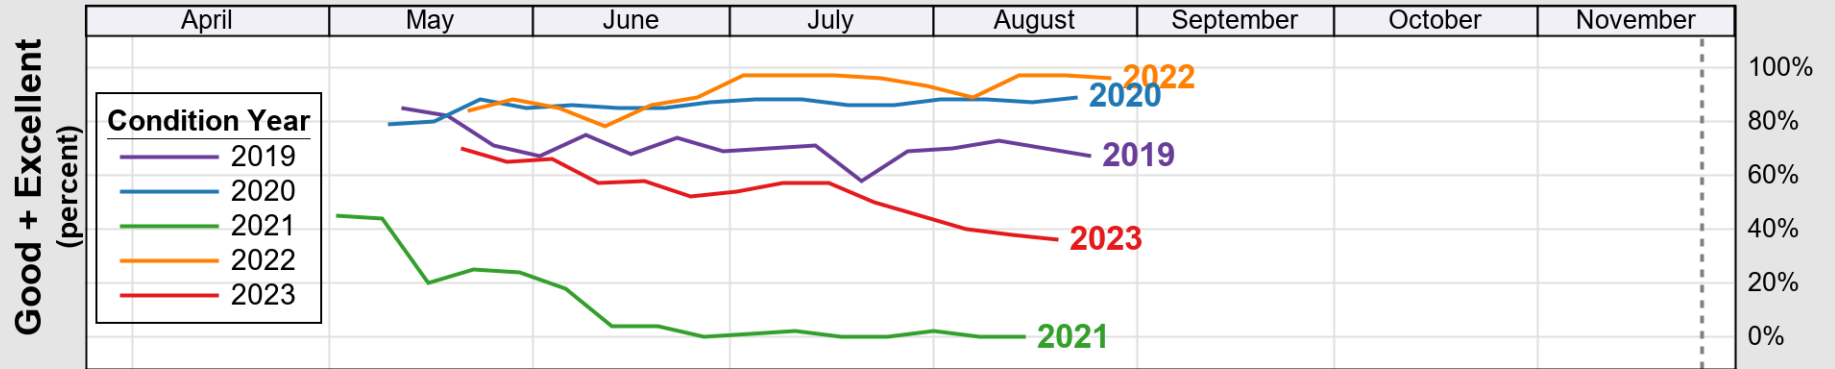

USDA

Crop Progress and Condition: Barley in Washington , 2023

NASS

Source: National Agricultural Statistics Service (NASS), Crop Progress Report

USDA

Crop Progress and Condition: Corn in Washington , 2023

NASS

Source: National Agricultural Statistics Service (NASS), Crop Progress Report

USDA

Crop Progress and Condition: Oats in Washington , 2023

NASS

Progress Year(s) ——— 2023 2022 2018 - 2022

Source: National Agricultural Statistics Service (NASS), Crop Progress Report