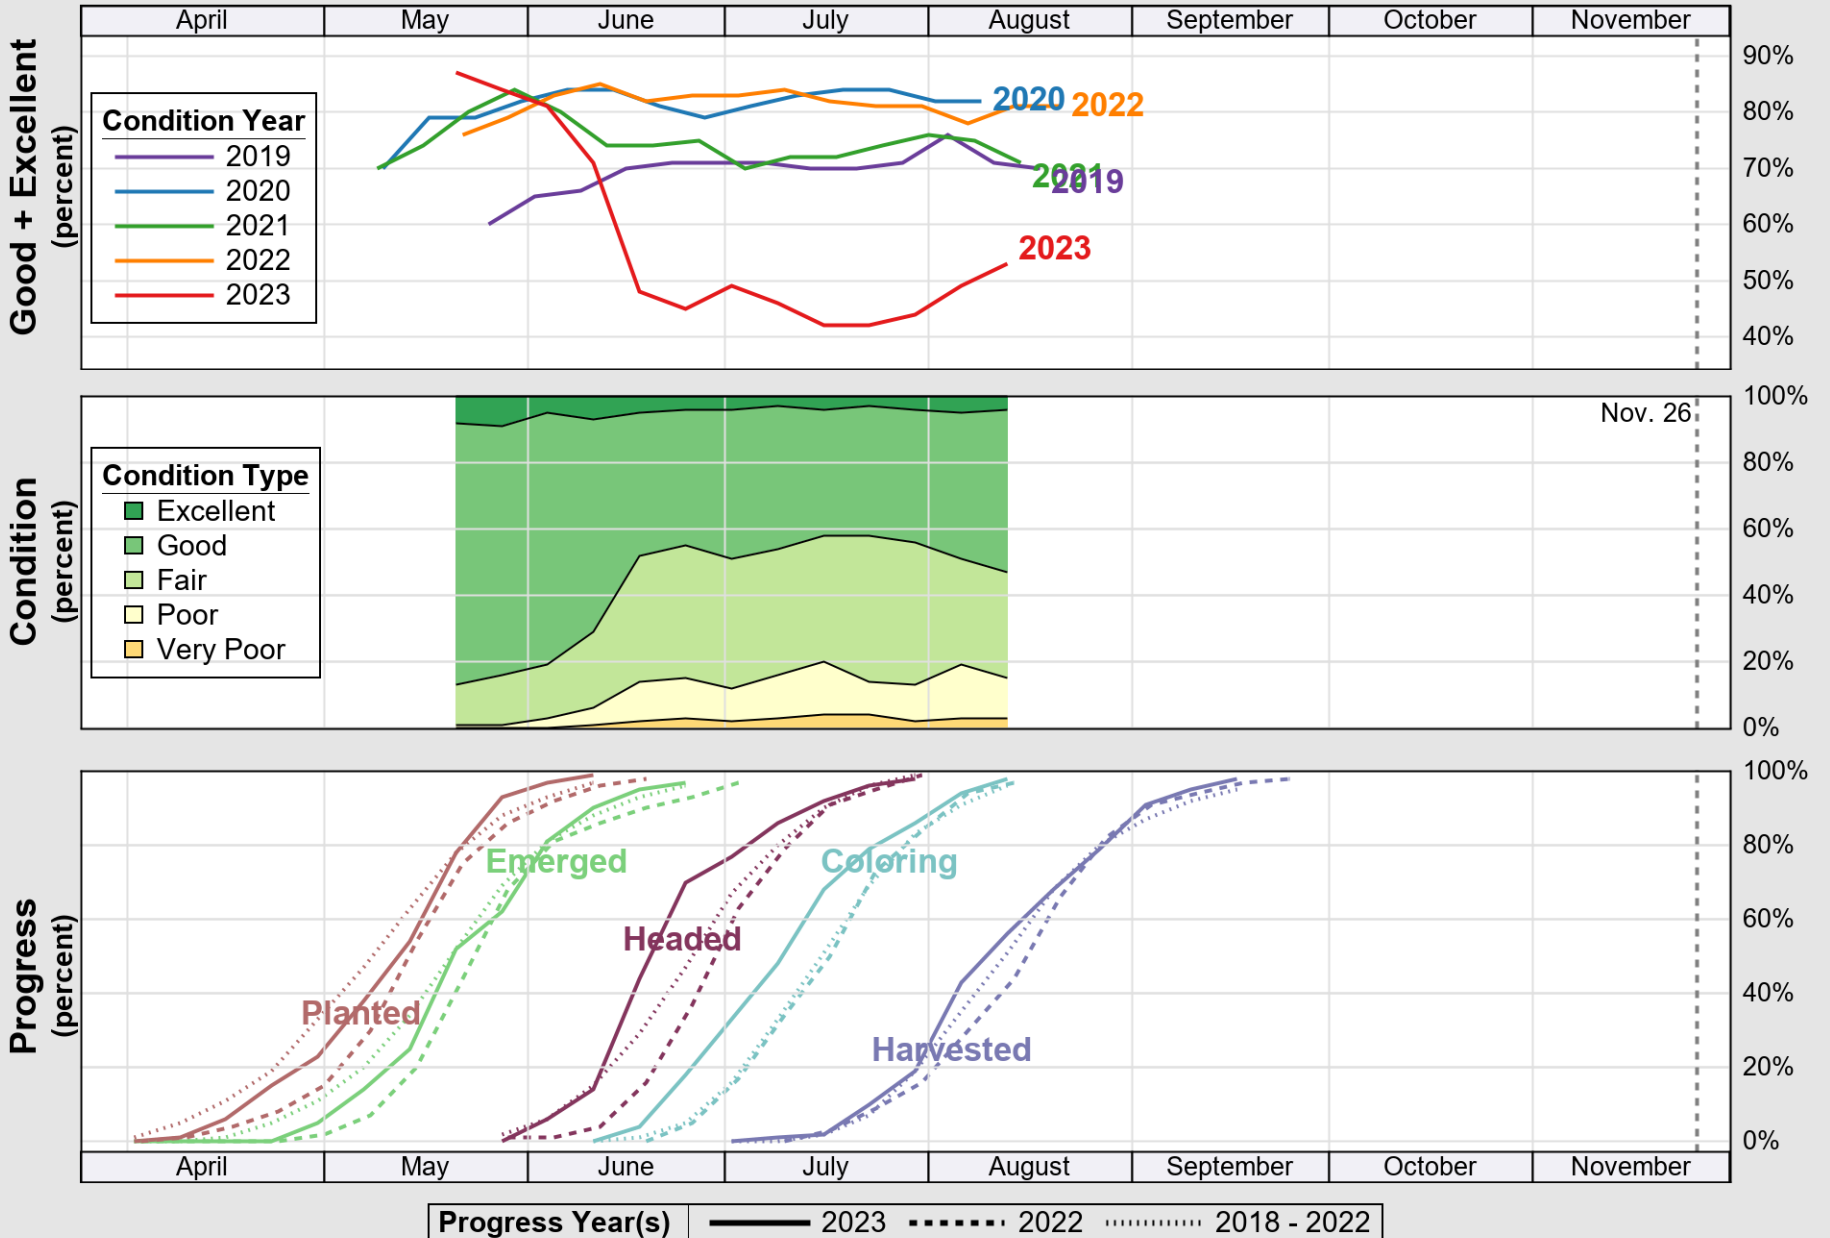

USDA

Crop Progress and Condition: Corn in Wisconsin , 2023

NASS

Source: National Agricultural Statistics Service (NASS), Crop Progress Report

USDA

Crop Progress and Condition: Oats in Wisconsin , 2023

NASS

Source: National Agricultural Statistics Service (NASS), Crop Progress Report

USDA

Crop Progress and Condition: Pasture and Range in Wisconsin, 2023

NASS

Source: National Agricultural Statistics Service (NASS), Crop Progress Report

USDA

Crop Progress and Condition: Soybeans in Wisconsin , 2023

NASS

Source: National Agricultural Statistics Service (NASS), Crop Progress Report

USDA

Crop Progress and Condition: Winter Wheat in Wisconsin , 2023

NASS

Source: National Agricultural Statistics Service (NASS), Crop Progress Report