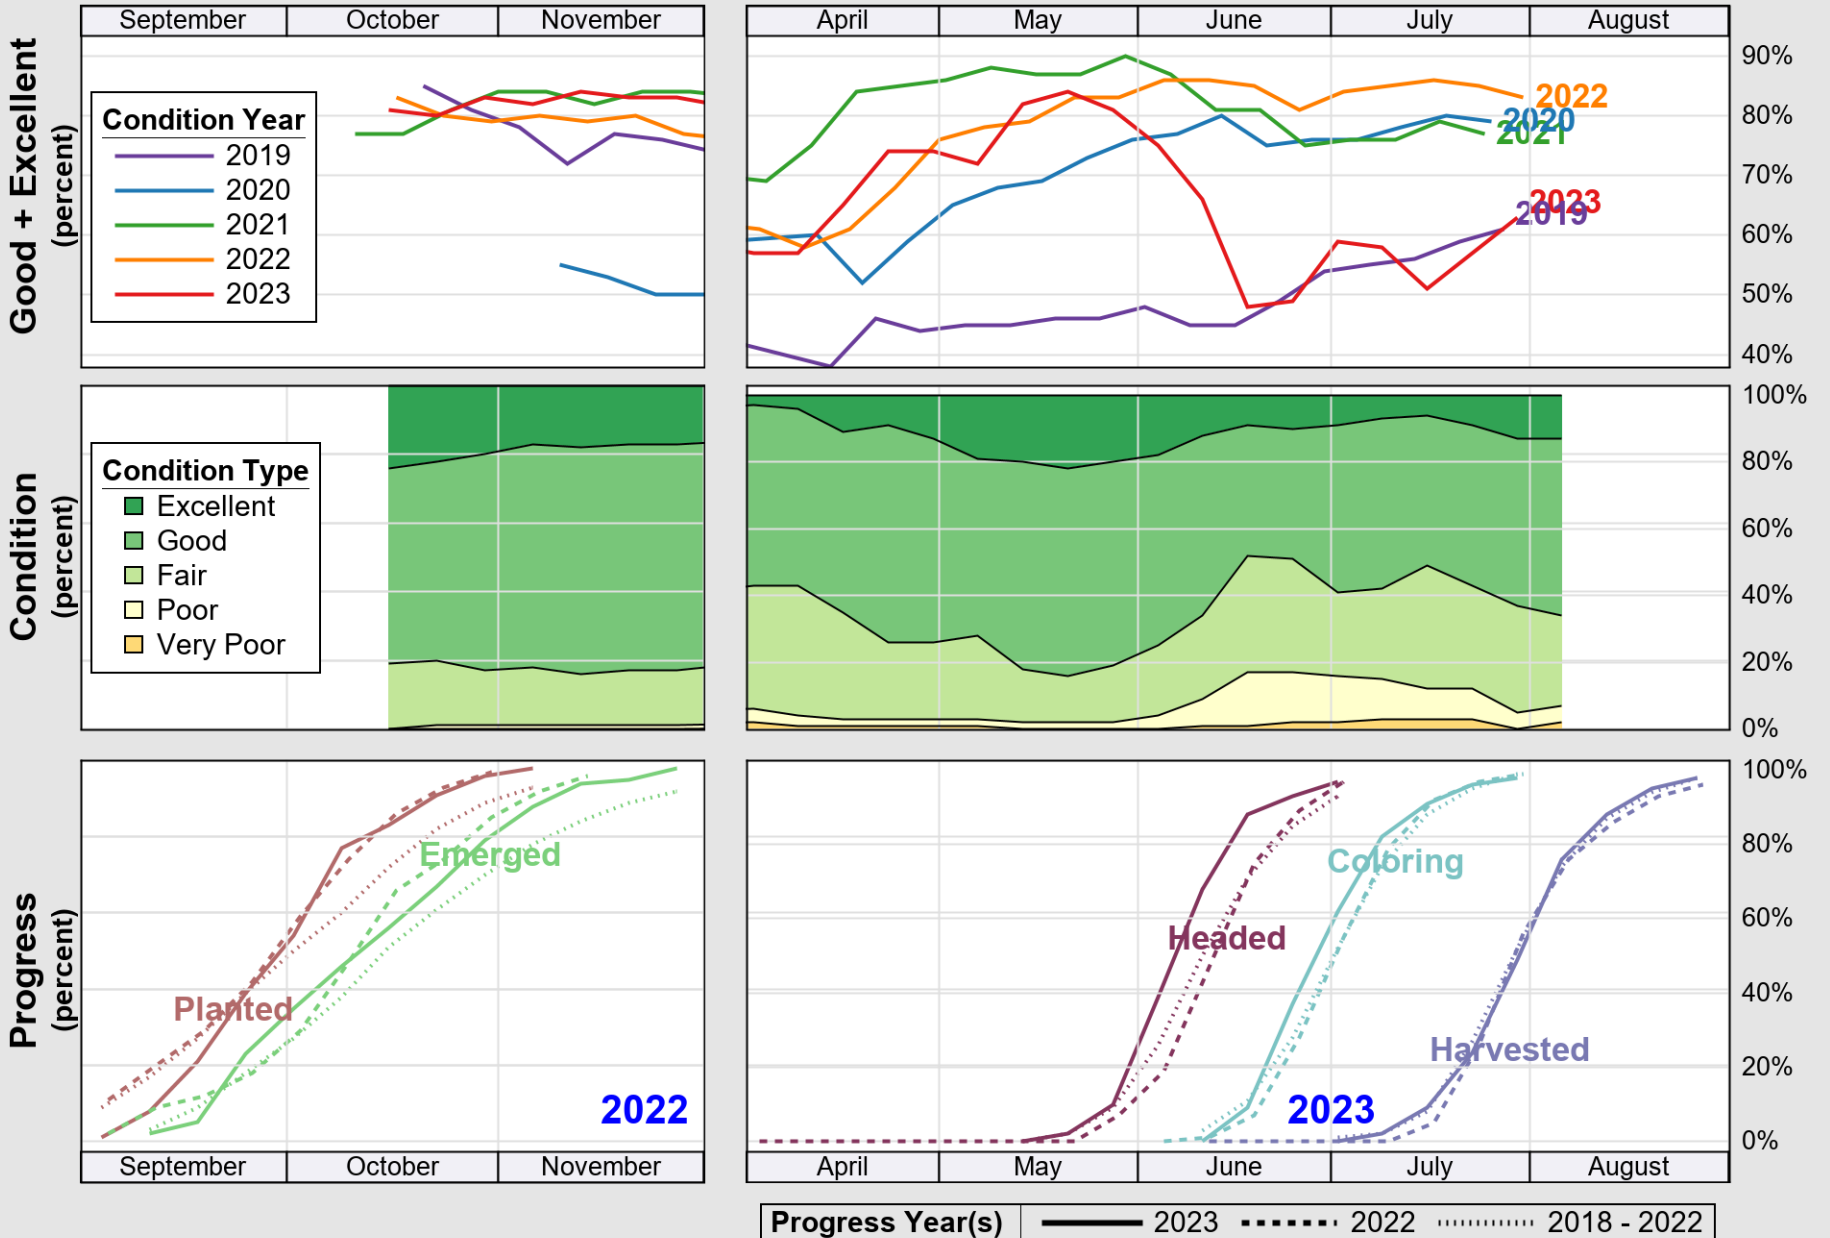

USDA

Crop Progress and Condition: Corn in Wisconsin , 2023

NASS

Source: National Agricultural Statistics Service (NASS), Crop Progress Report

USDA

Crop Progress and Condition: Oats in Wisconsin , 2023

NASS

Source: National Agricultural Statistics Service (NASS), Crop Progress Report

USDA

Crop Progress and Condition: Pasture and Range in Wisconsin, 2023

NASS

Source: National Agricultural Statistics Service (NASS), Crop Progress Report

USDA

Crop Progress and Condition: Soybeans in Wisconsin , 2023

NASS

Source: National Agricultural Statistics Service (NASS), Crop Progress Report

USDA

Crop Progress and Condition: Winter Wheat in Wisconsin , 2023

NASS

Source: National Agricultural Statistics Service (NASS), Crop Progress Report