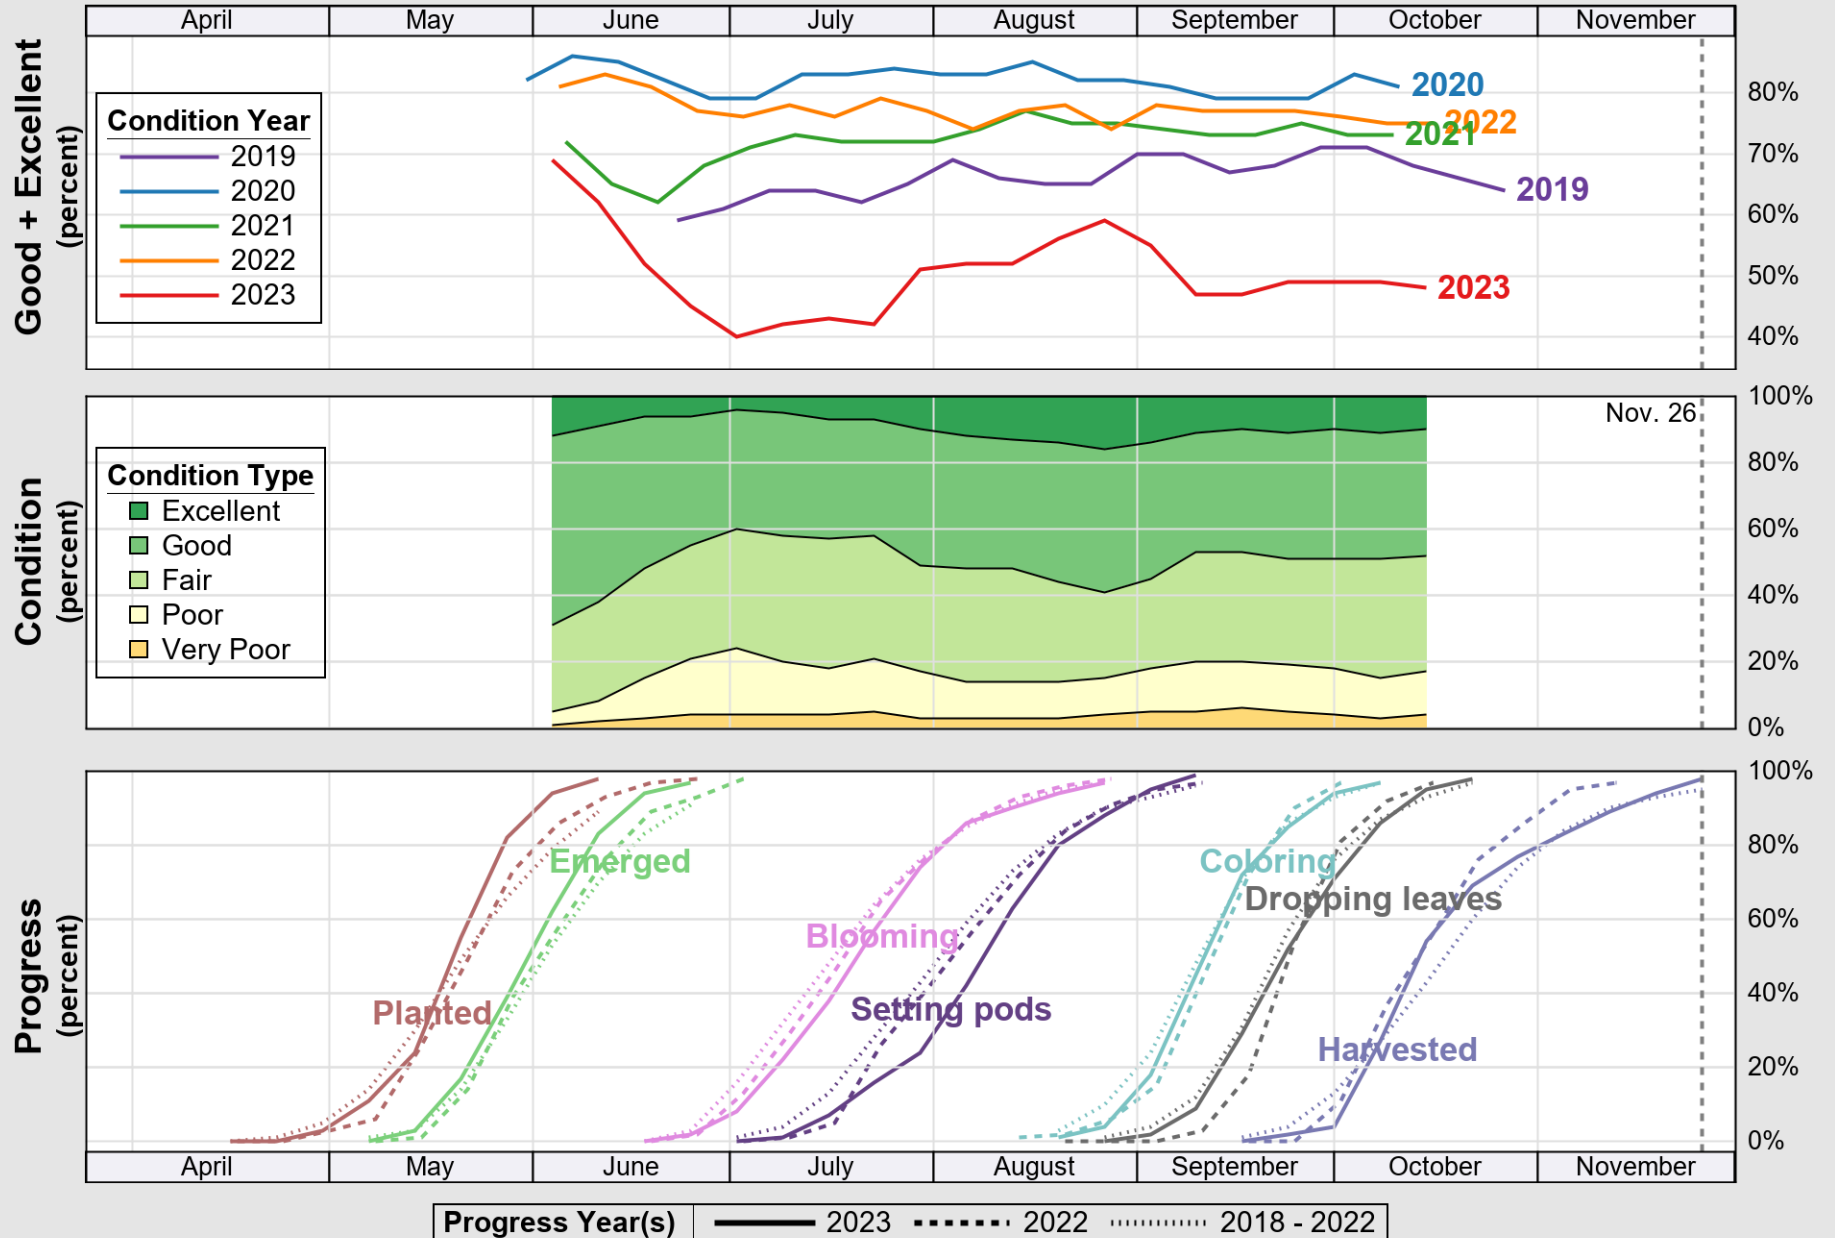

USDA

Crop Progress and Condition: Corn in Wisconsin , 2023

NASS

Source: National Agricultural Statistics Service (NASS), Crop Progress Report

USDA

Crop Progress and Condition: Oats in Wisconsin , 2023

NASS

Source: National Agricultural Statistics Service (NASS), Crop Progress Report

USDA

Crop Progress and Condition: Pasture and Range in Wisconsin, 2023

NASS

Source: National Agricultural Statistics Service (NASS), Crop Progress Report

USDA

Crop Progress and Condition: Soybeans in Wisconsin , 2023

NASS

Source: National Agricultural Statistics Service (NASS), Crop Progress Report

USDA

Crop Progress and Condition: Winter Wheat in Wisconsin , 2023

NASS

Source: National Agricultural Statistics Service (NASS), Crop Progress Report