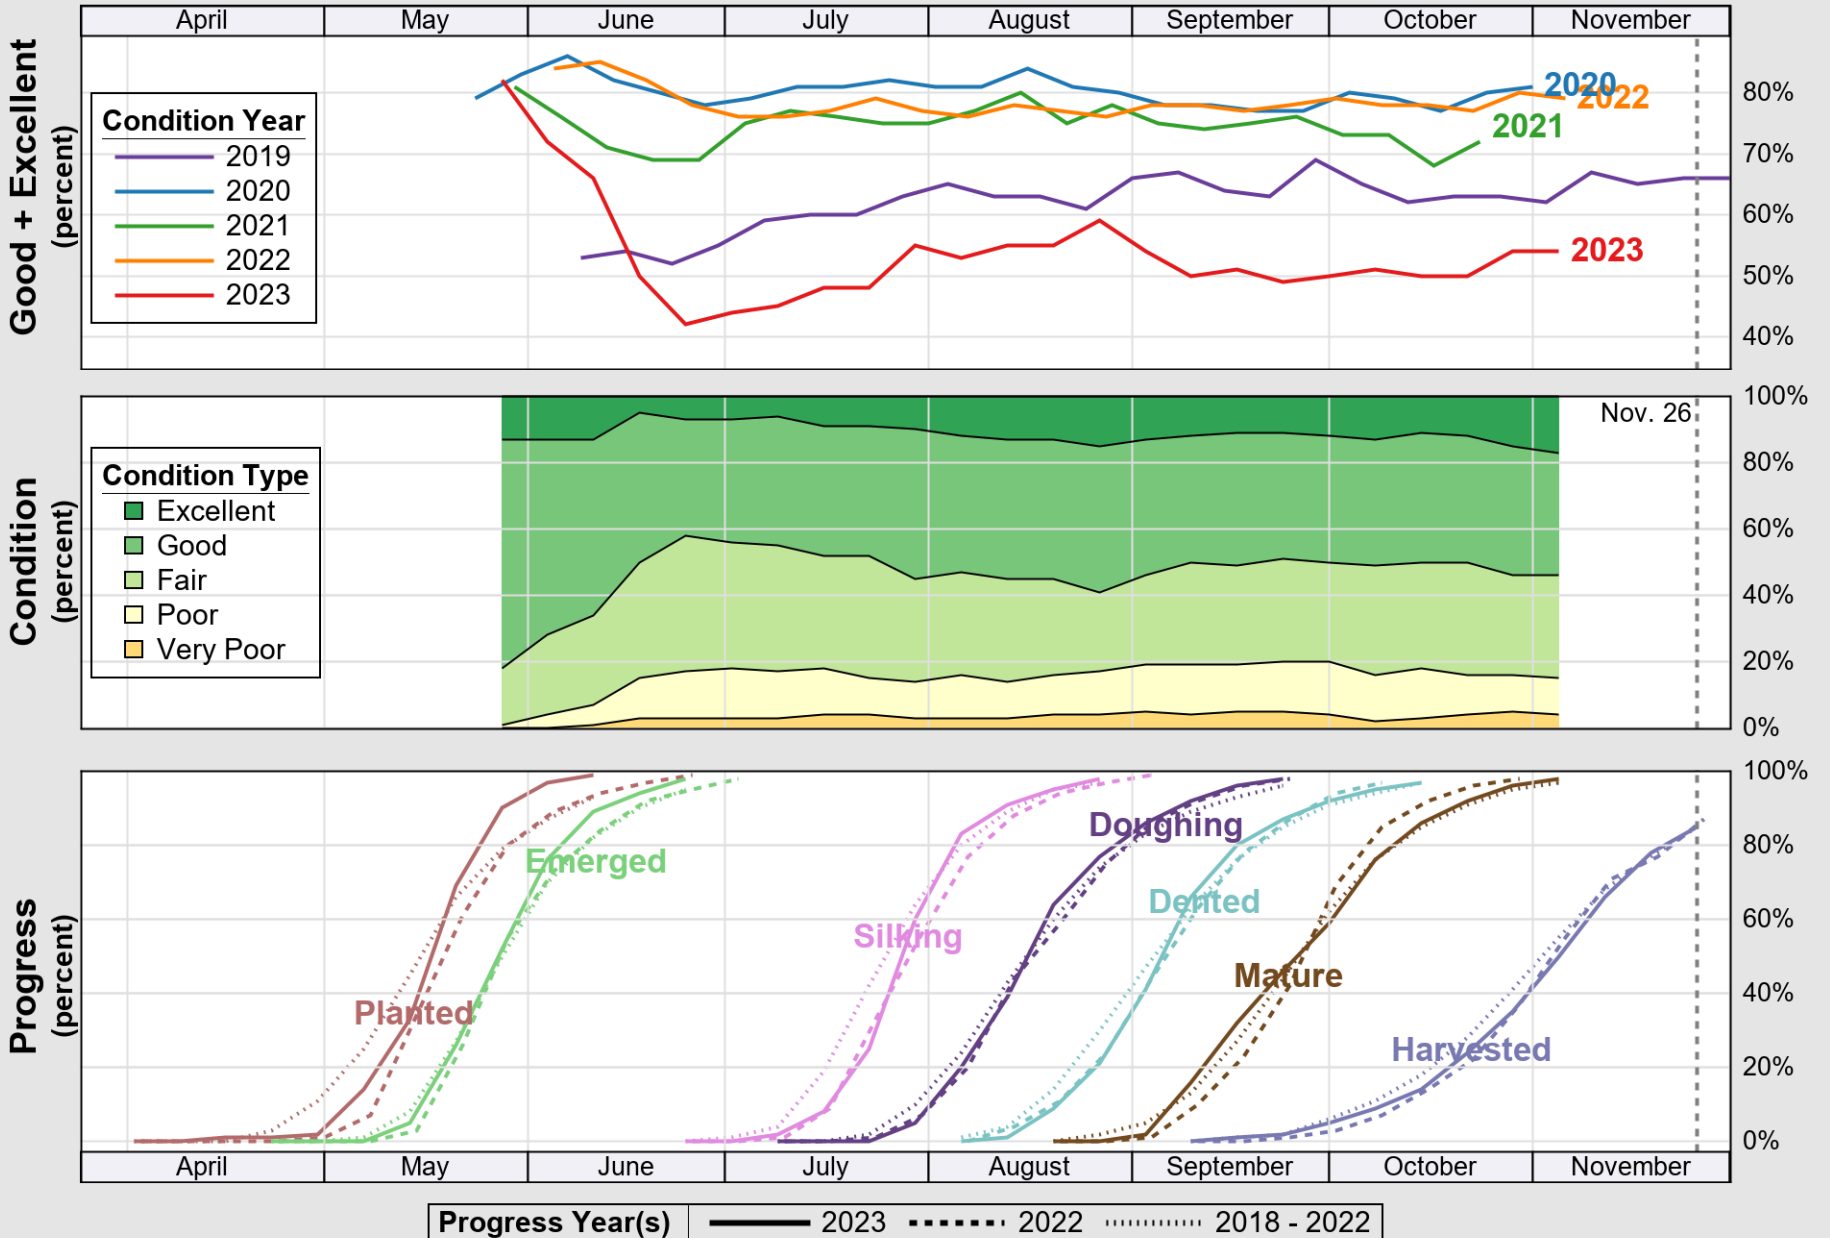

USDA

Crop Progress and Condition: Corn in Wisconsin , 2023

NASS

Source: National Agricultural Statistics Service (NASS), Crop Progress Report

USDA

Crop Progress and Condition: Oats in Wisconsin , 2023

NASS

Source: National Agricultural Statistics Service (NASS), Crop Progress Report

USDA

Crop Progress and Condition: Pasture and Range in Wisconsin, 2023

NASS

Source: National Agricultural Statistics Service (NASS), Crop Progress Report

USDA

Crop Progress and Condition: Soybeans in Wisconsin , 2023

NASS

Source: National Agricultural Statistics Service (NASS), Crop Progress Report

USDA

Crop Progress and Condition: Winter Wheat in Wisconsin , 2023

NASS

Source: National Agricultural Statistics Service (NASS), Crop Progress Report