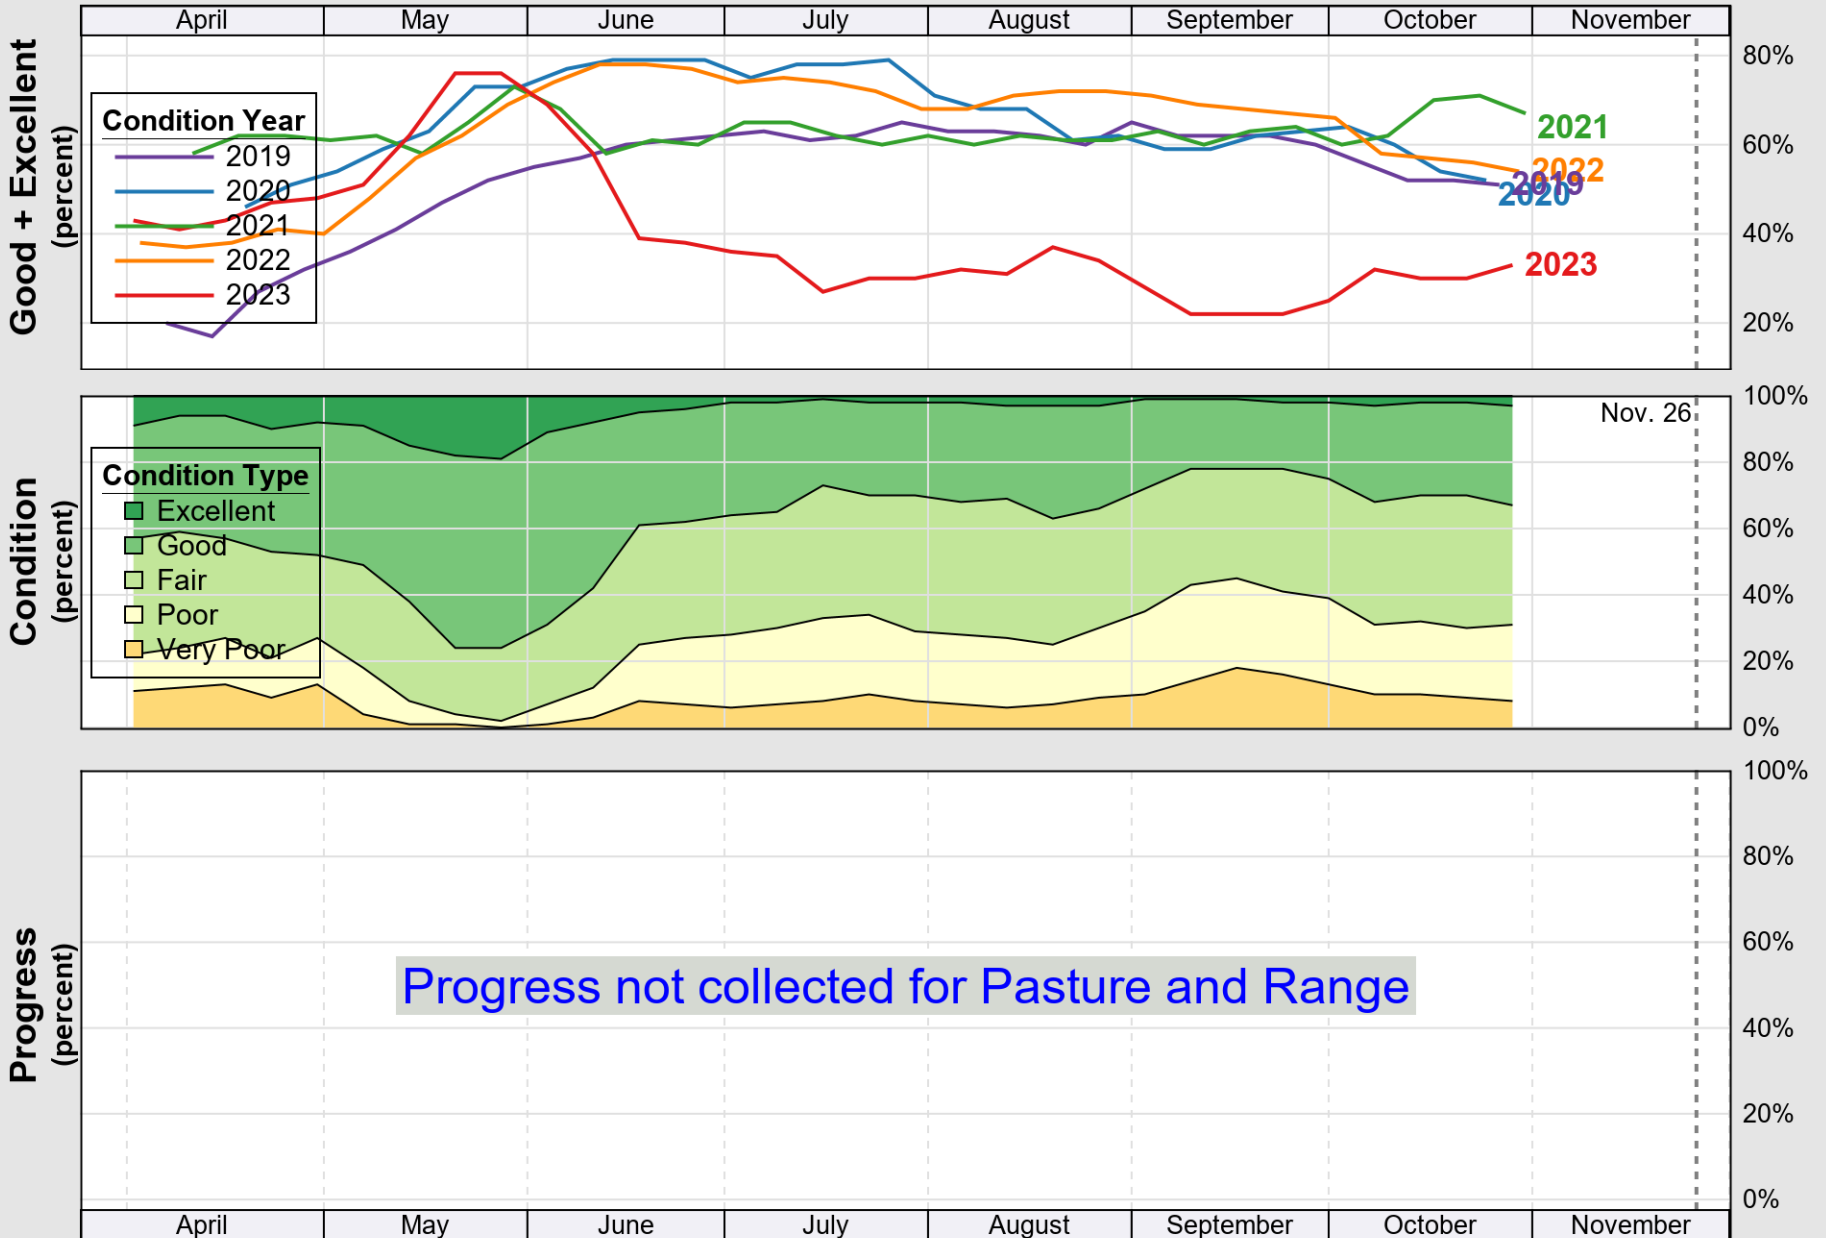

USDA

Crop Progress and Condition: Corn in Wisconsin , 2023

NASS

Source: National Agricultural Statistics Service (NASS), Crop Progress Report

USDA

Crop Progress and Condition: Oats in Wisconsin , 2023

NASS

Source: National Agricultural Statistics Service (NASS), Crop Progress Report

USDA

Crop Progress and Condition: Pasture and Range in Wisconsin, 2023

NASS

Source: National Agricultural Statistics Service (NASS), Crop Progress Report

USDA

Crop Progress and Condition: Soybeans in Wisconsin , 2023

NASS

Source: National Agricultural Statistics Service (NASS), Crop Progress Report

USDA

Crop Progress and Condition: Winter Wheat in Wisconsin , 2023

NASS

Source: National Agricultural Statistics Service (NASS), Crop Progress Report