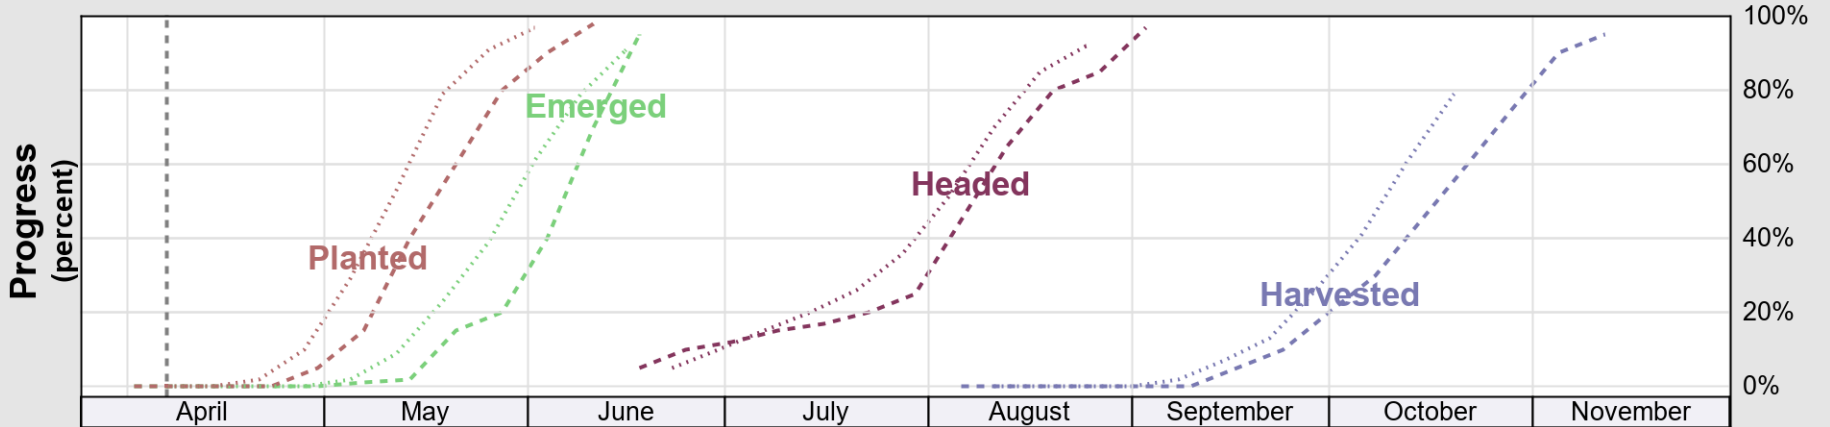

NASS

Source: National Agricultural Statistics Service (NASS), Crop Progress Report

USDA

Crop Progress and Condition: Rice in California , 2024

NASS

Progress Year(s) ——— 2024 2023 2019 - 2023

Source: National Agricultural Statistics Service (NASS), Crop Progress Report

USDA

Crop Progress and Condition: Winter Wheat in California , 2024

NASS

Source: National Agricultural Statistics Service (NASS), Crop Progress Report