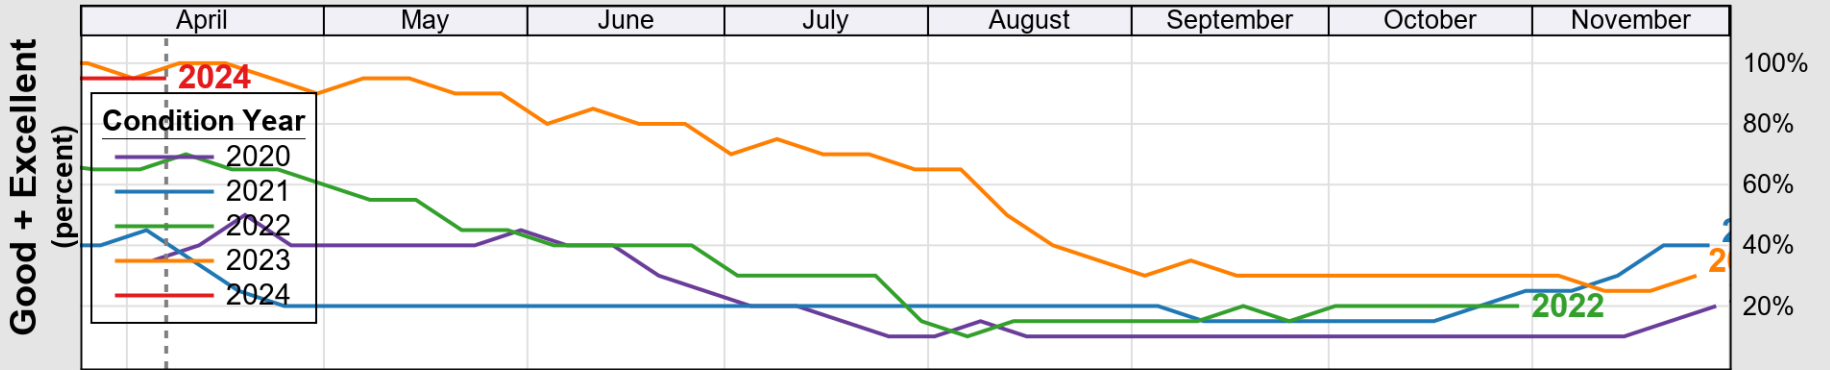

USDA

Crop Progress and Condition: Cotton in California , 2024

NASS

Source: National Agricultural Statistics Service (NASS), Crop Progress Report

USDA

Crop Progress and Condition: Pasture and Range in California , 2024

NASS

Source: National Agricultural Statistics Service (NASS), Crop Progress Report

USDA

Crop Progress and Condition: Rice in California , 2024

NASS

Progress Year(s) ——— 2024 2023 2019 - 2023

Source: National Agricultural Statistics Service (NASS), Crop Progress Report