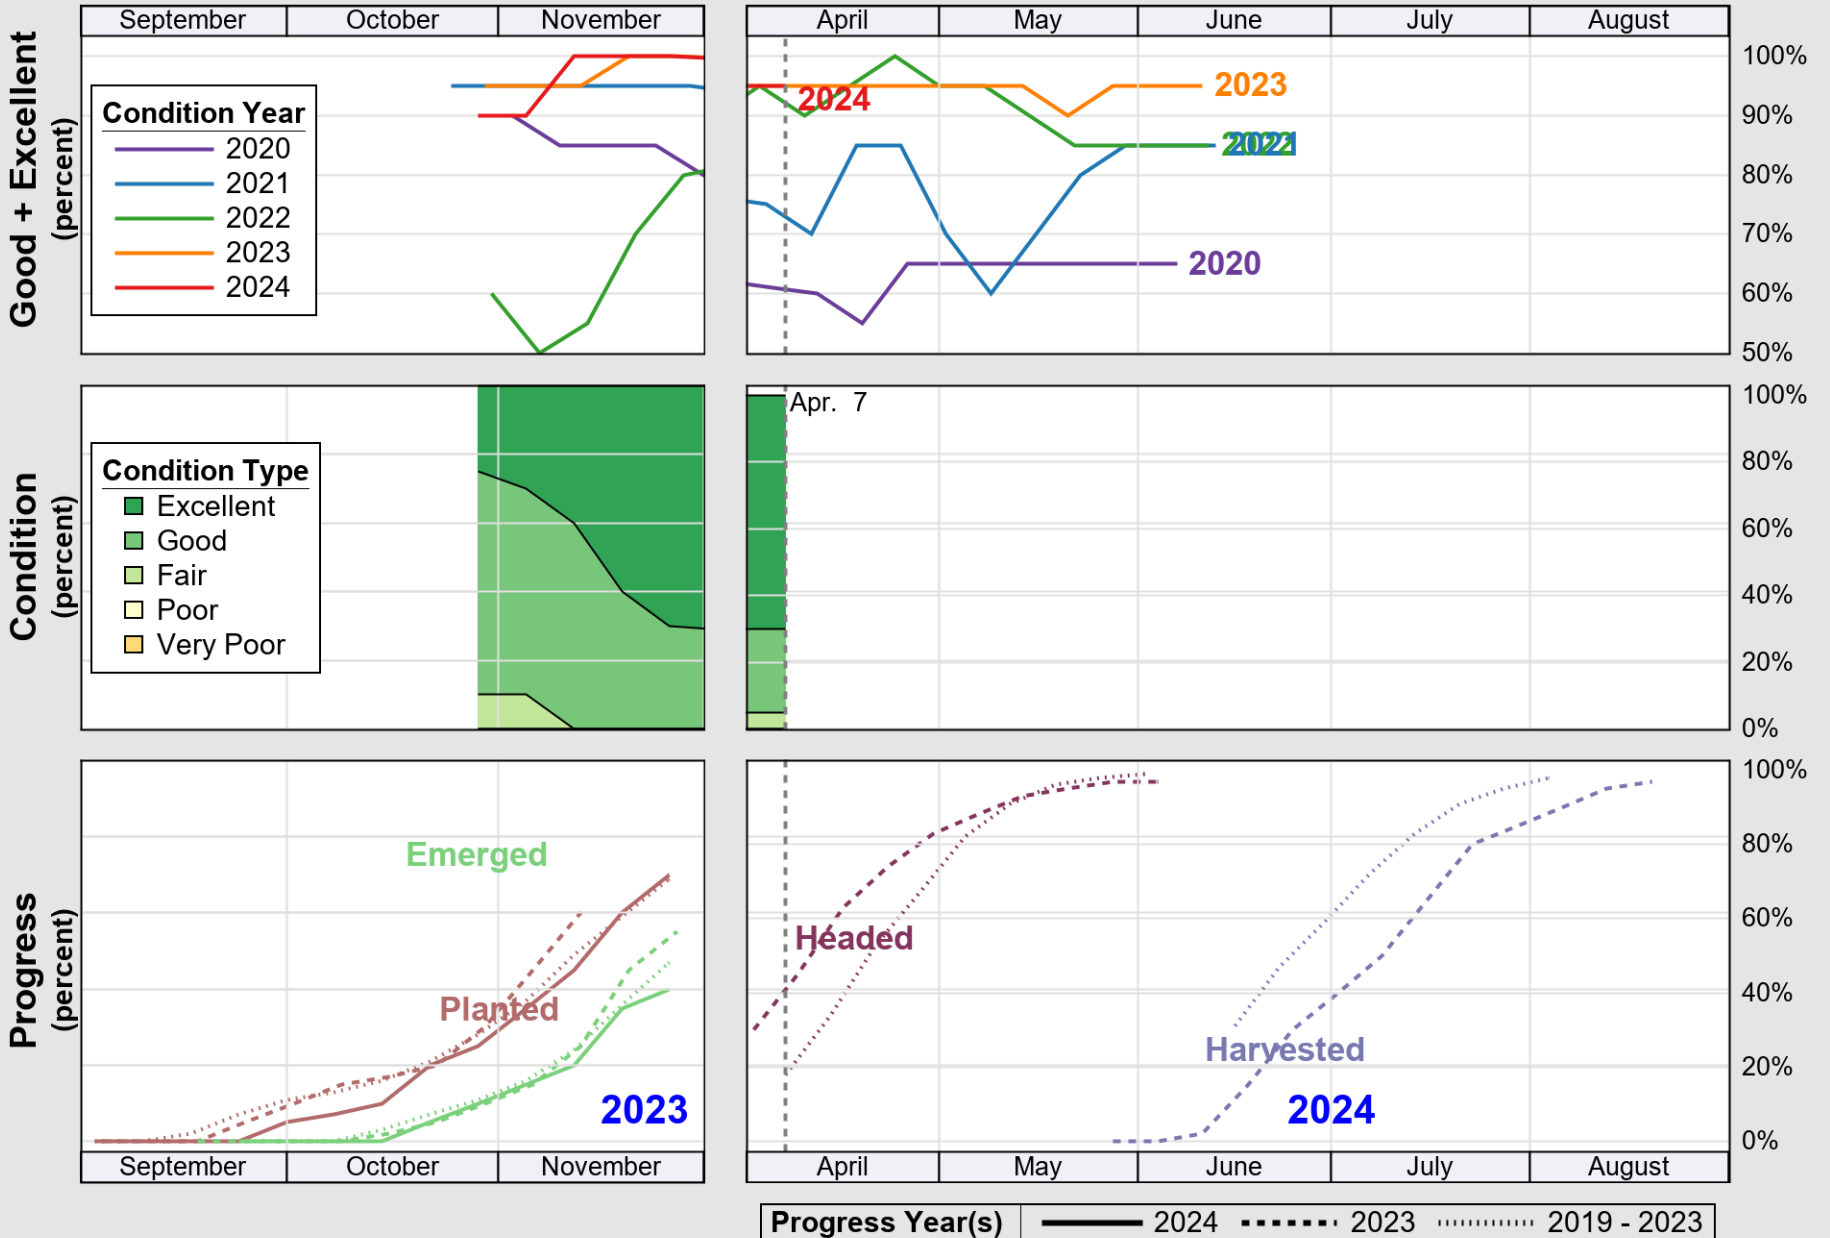

USDA

Crop Progress and Condition: Cotton in California , 2024

NASS

Source: National Agricultural Statistics Service (NASS), Crop Progress Report

USDA

Crop Progress and Condition: Pasture and Range in California , 2024

NASS

Source: National Agricultural Statistics Service (NASS), Crop Progress Report

USDA

Crop Progress and Condition: Rice in California , 2024

NASS

Progress Year(s) ——— 2024 2023 2019 - 2023

Source: National Agricultural Statistics Service (NASS), Crop Progress Report

USDA

Crop Progress and Condition: Winter Wheat in California , 2024

NASS

Source: National Agricultural Statistics Service (NASS), Crop Progress Report