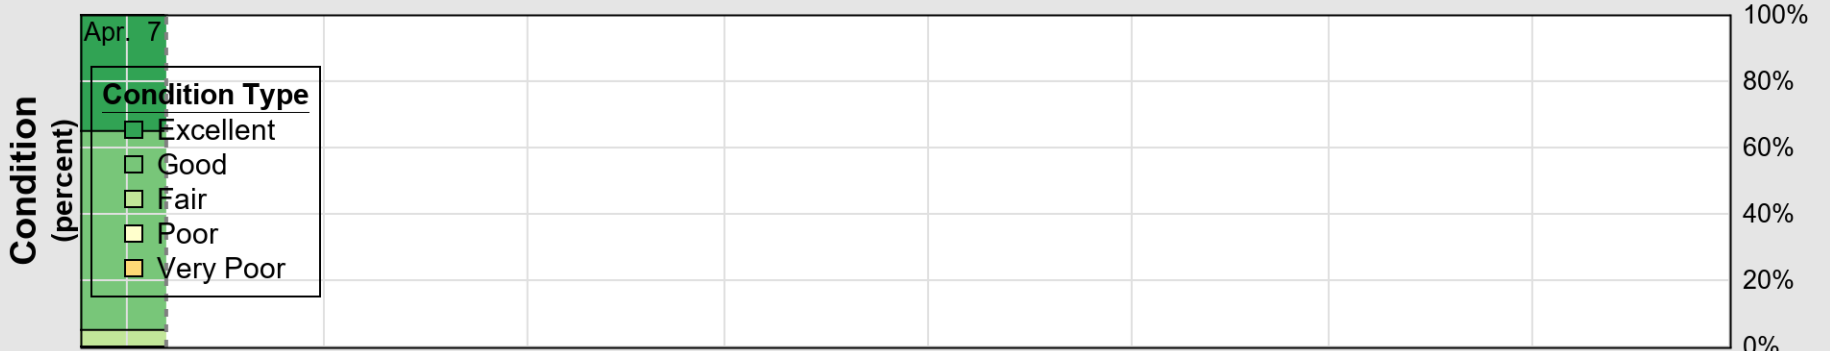

NASS

Source: National Agricultural Statistics Service (NASS), Crop Progress Report

USDA

Crop Progress and Condition: Rice in California , 2024

NASS

Progress Year(s) ——— 2024 2023 2019 - 2023

Source: National Agricultural Statistics Service (NASS), Crop Progress Report