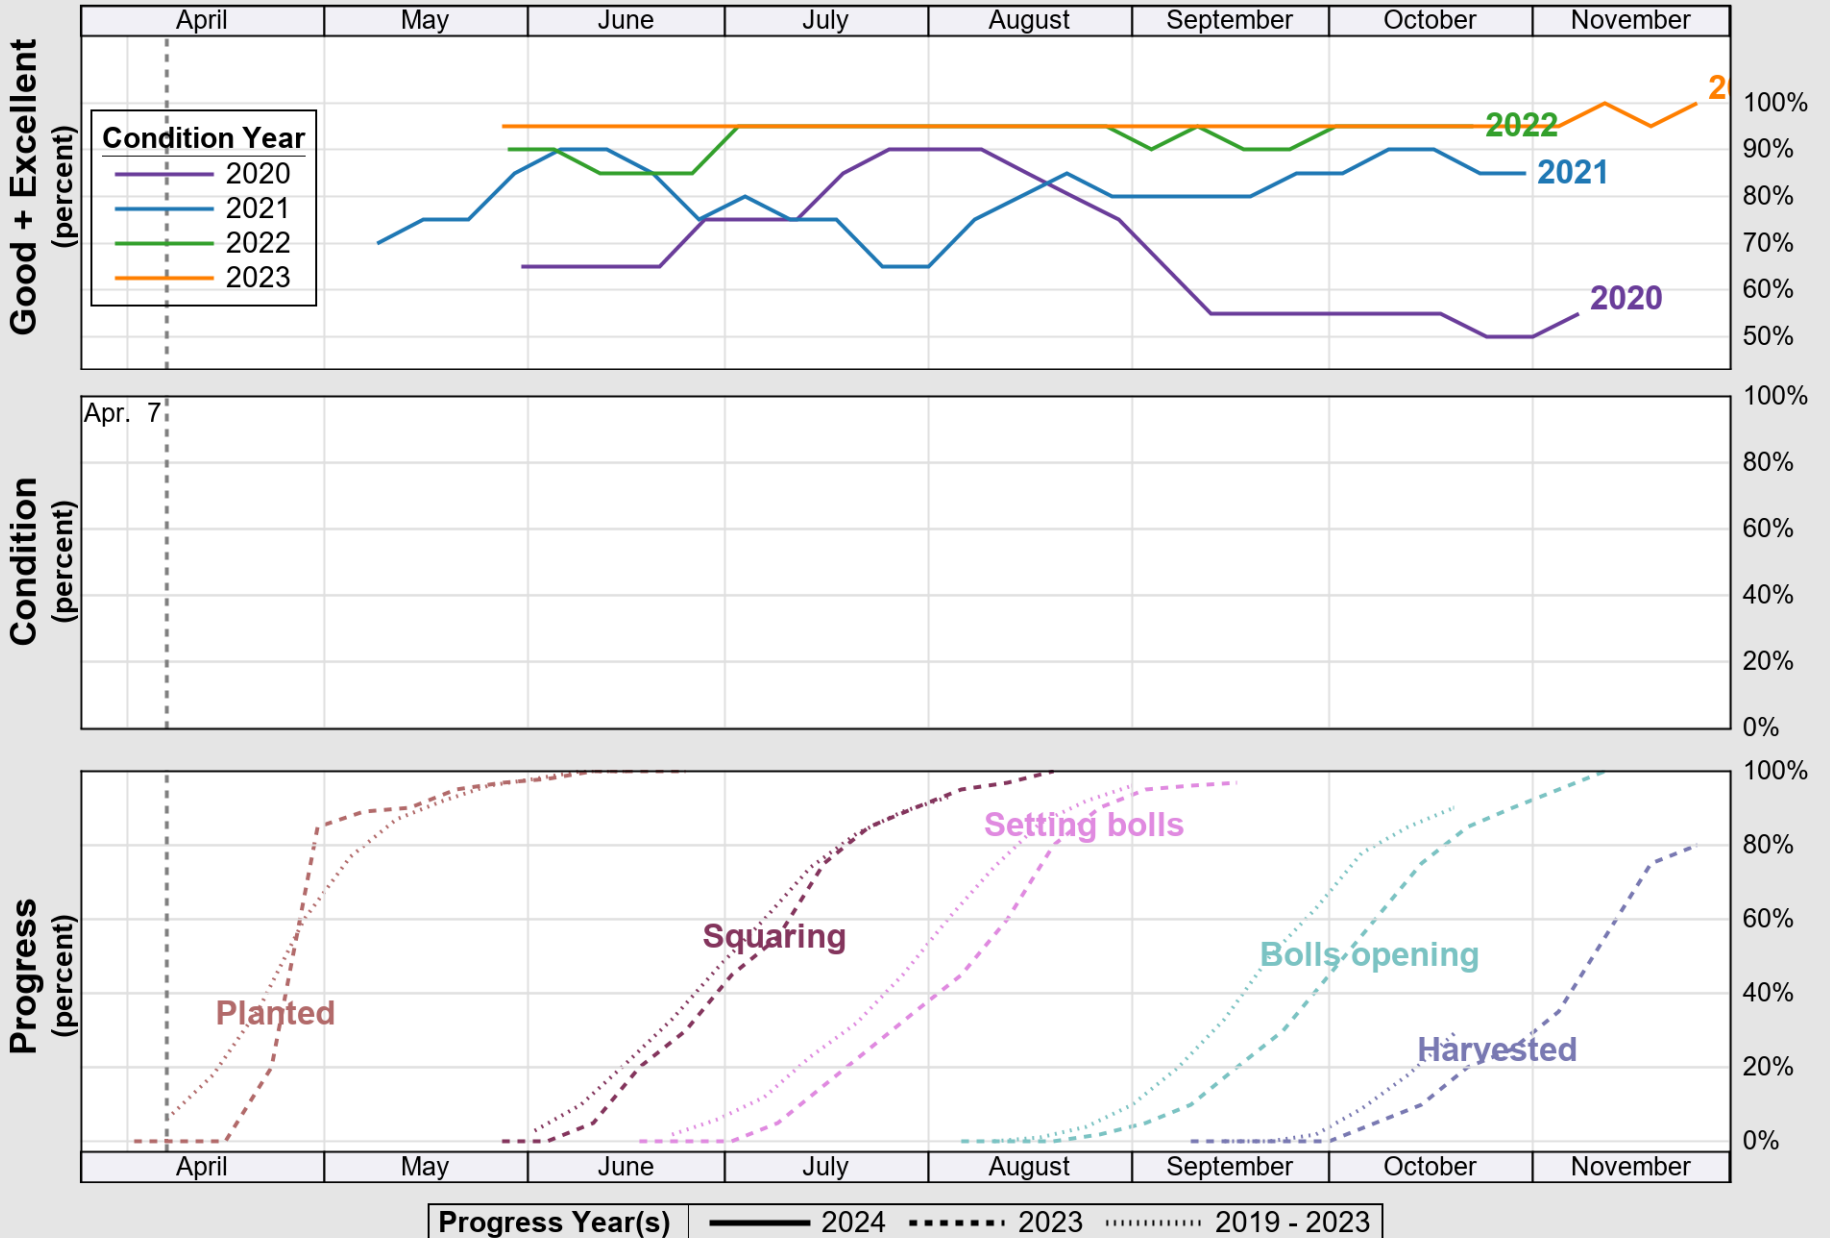

USDA

Crop Progress and Condition: Cotton in California , 2024

NASS

Source: National Agricultural Statistics Service (NASS), Crop Progress Report

USDA

Crop Progress and Condition: Pasture and Range in California , 2024

NASS

Source: National Agricultural Statistics Service (NASS), Crop Progress Report

USDA

Crop Progress and Condition: Rice in California , 2024

NASS

Progress Year(s) ——— 2024 2023 2019 - 2023

Source: National Agricultural Statistics Service (NASS), Crop Progress Report

USDA

Crop Progress and Condition: Winter Wheat in California , 2024

NASS

Source: National Agricultural Statistics Service (NASS), Crop Progress Report