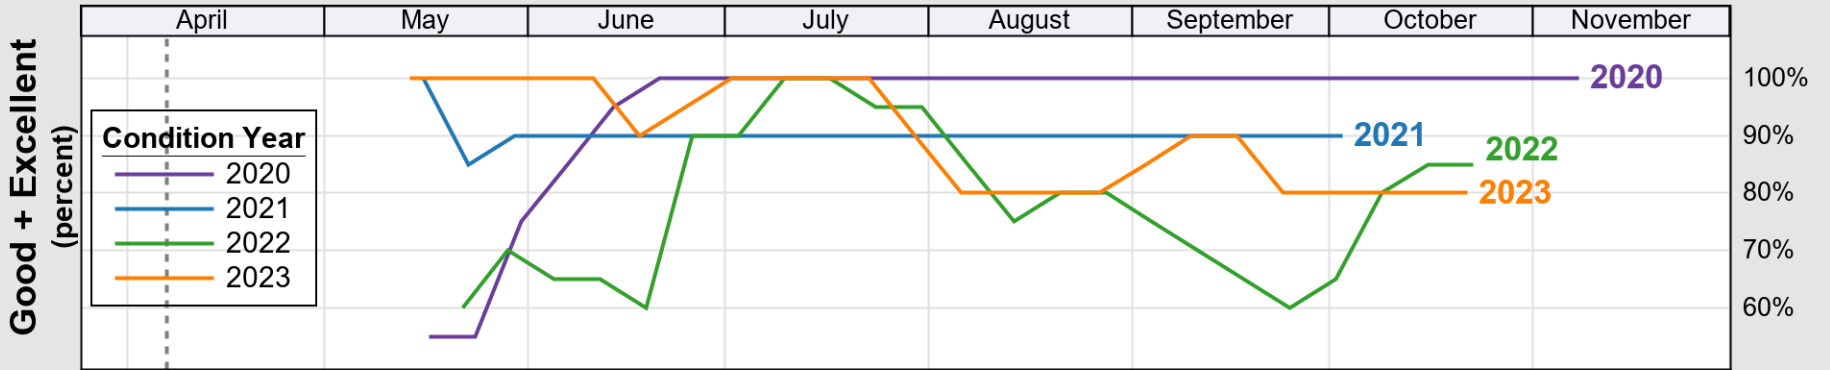

NASS

Source: National Agricultural Statistics Service (NASS), Crop Progress Report

USDA

Crop Progress and Condition: Rice in California , 2024

NASS

Progress Year(s) ——— 2024 2023 2019 - 2023

Source: National Agricultural Statistics Service (NASS), Crop Progress Report

USDA

Crop Progress and Condition: Winter Wheat in California , 2024

NASS

Source: National Agricultural Statistics Service (NASS), Crop Progress Report