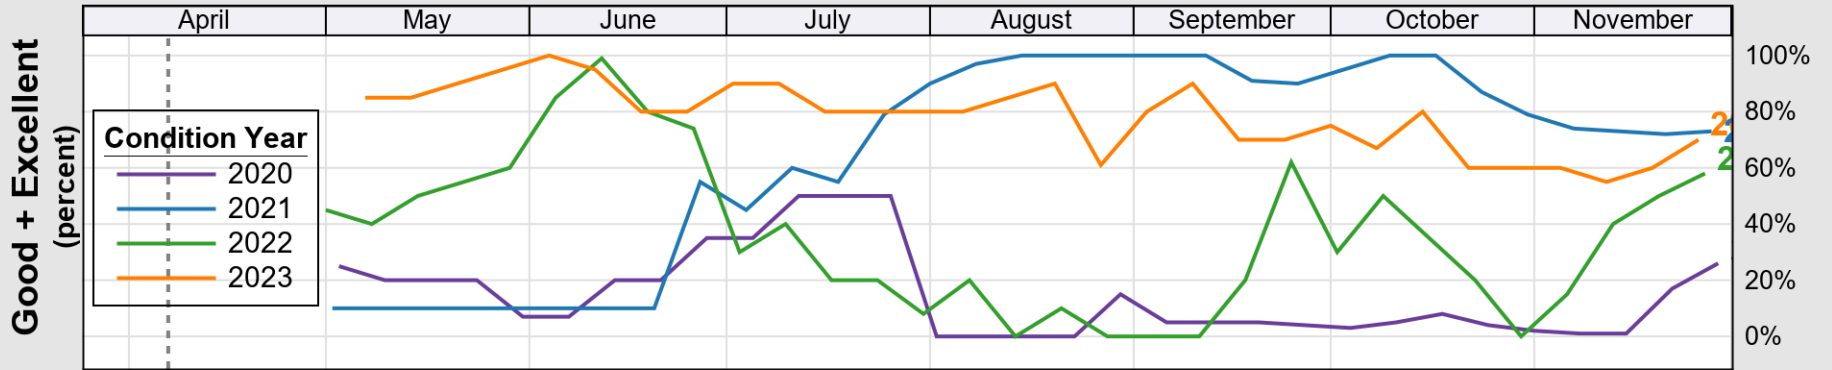

USDA

Crop Progress and Condition: Corn in Massachusetts , 2024

NASS

Progress Year(s) — 2024 2023 2019 - 2023

Source: National Agricultural Statistics Service (NASS), Crop Progress Report

USDA Crop Progress and Condition: Pasture and Range in Massachusetts , 2024 **NASS**