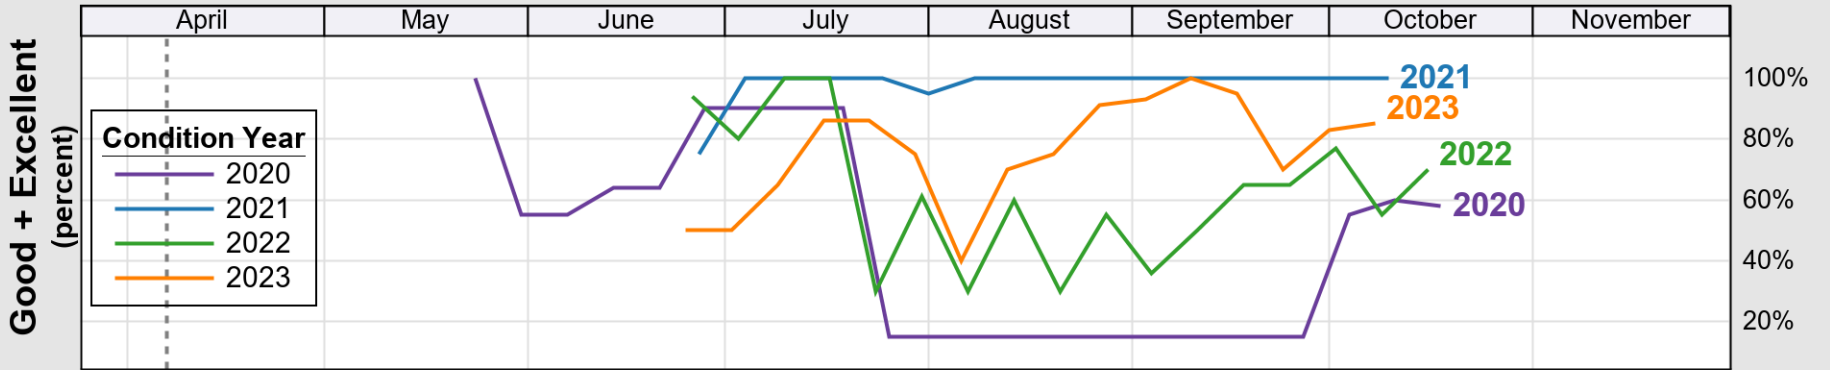

USDA

Crop Progress and Condition: Corn in Massachusetts , 2024

NASS

Progress Year(s) — 2024 2023 2019 - 2023

Source: National Agricultural Statistics Service (NASS), Crop Progress Report

USDA Crop Progress and Condition: Pasture and Range in Massachusetts , 2024 **NASS**