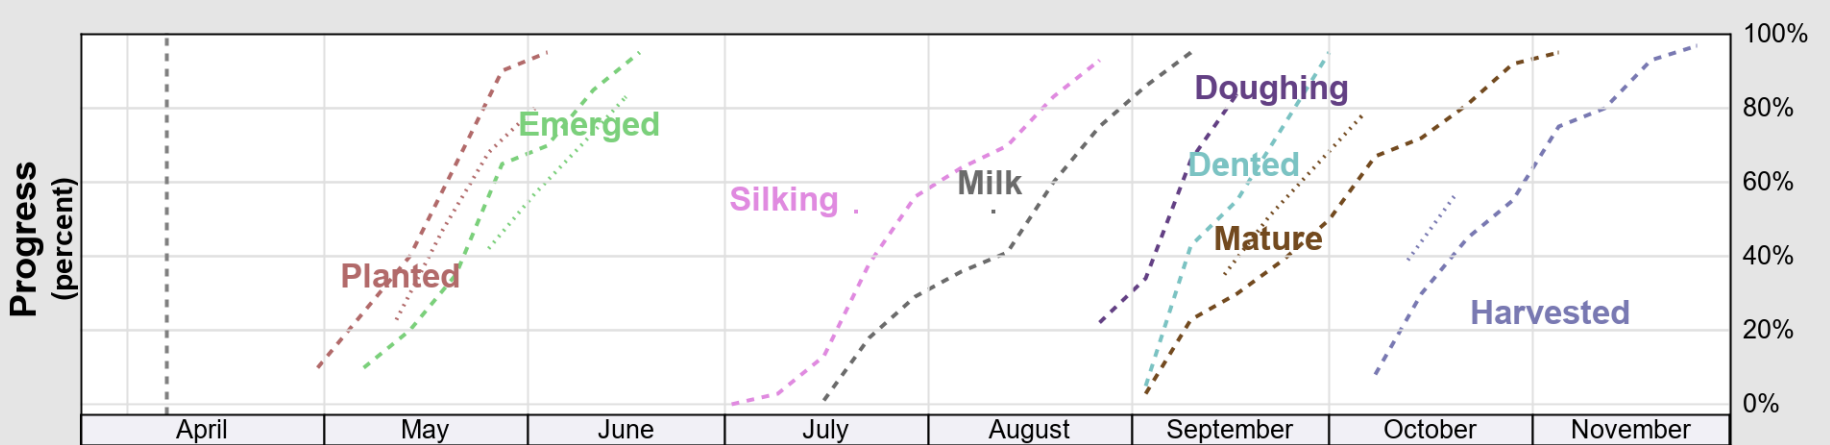

# Crop Progress and Condition: Corn in New Jersey , 2024

NASS

Progress Year(s)    — 2024    ..... 2023    - - - - - 2019 - 2023

Source: National Agricultural Statistics Service (NASS), Crop Progress Report