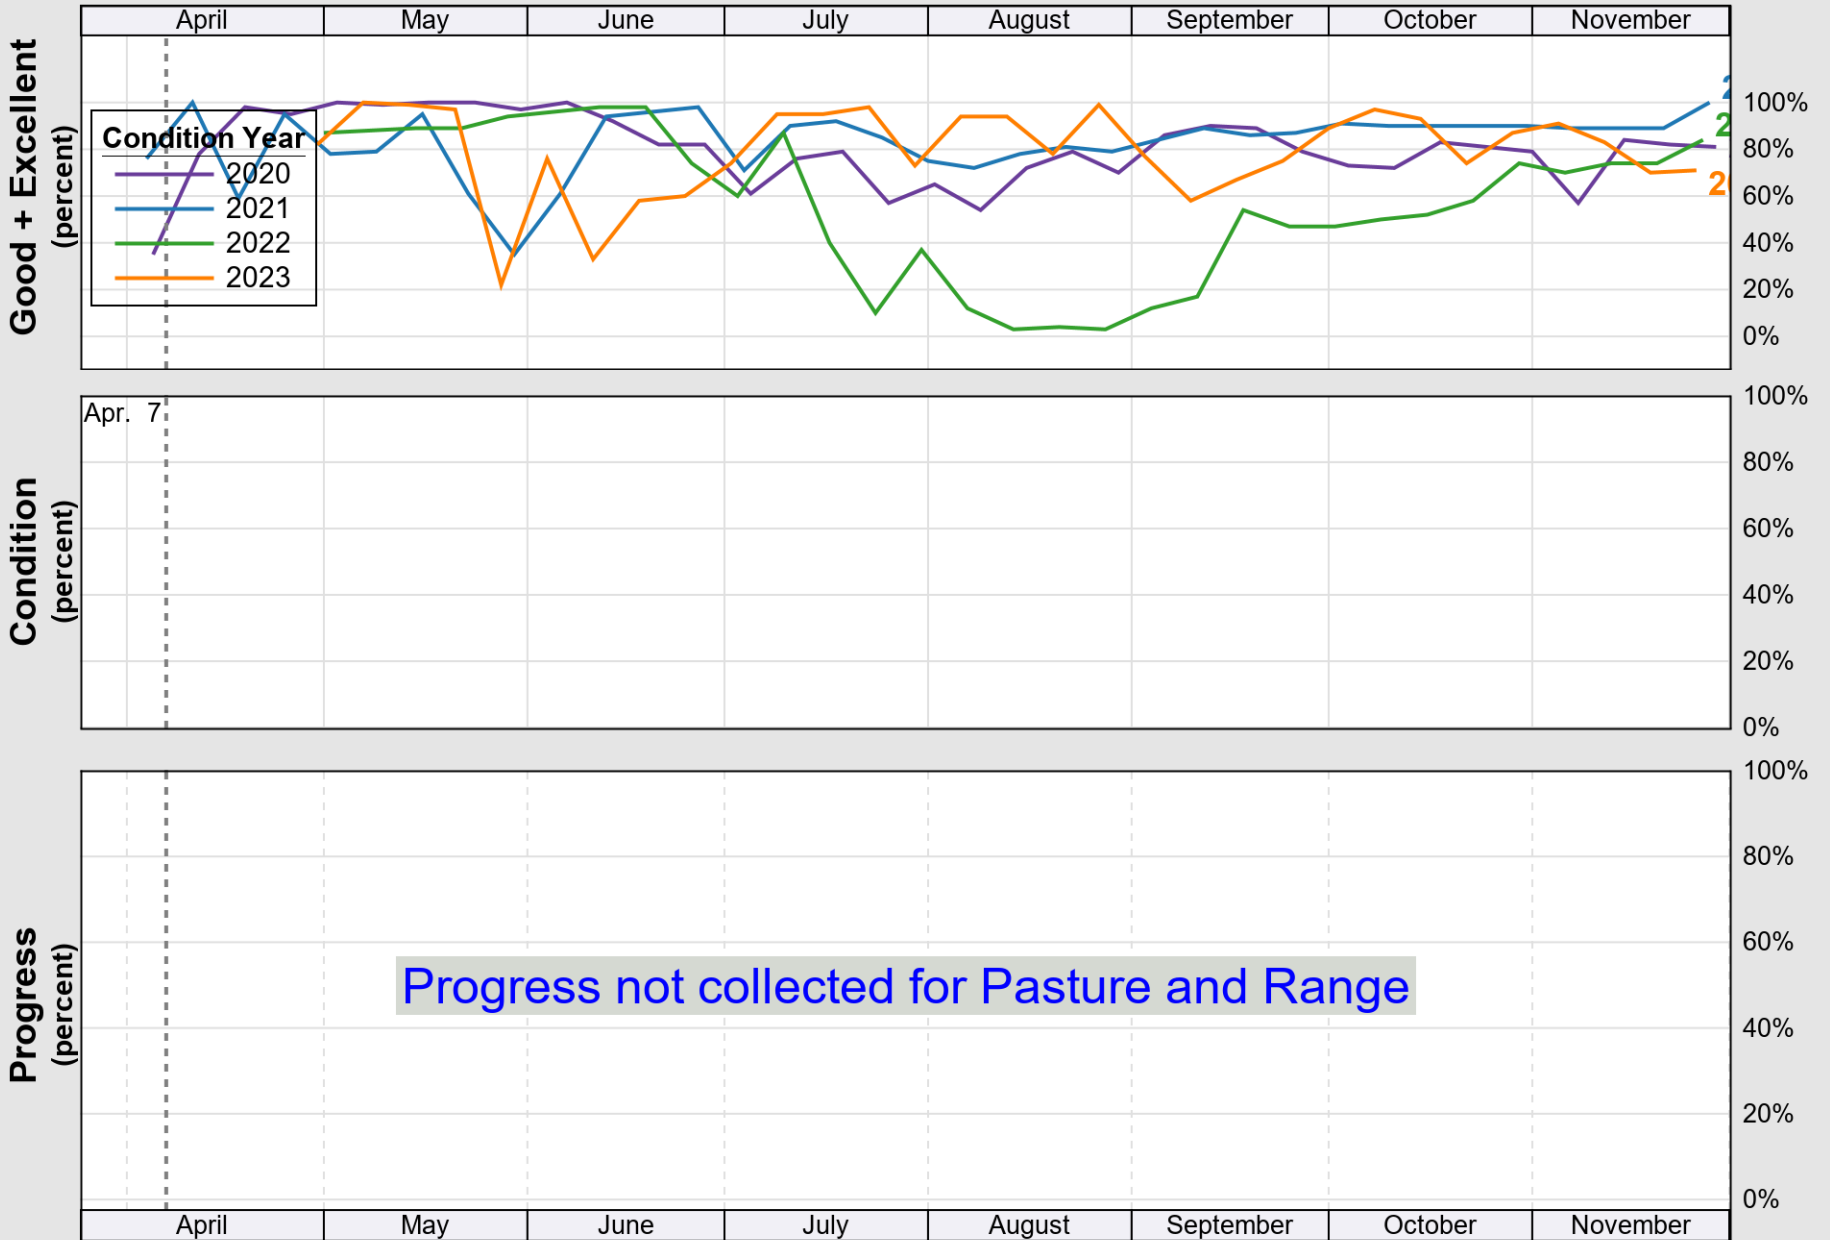

# Crop Progress and Condition: Corn in New Jersey , 2024

NASS

Progress Year(s)    — 2024    ..... 2023    - - - - - 2019 - 2023

Source: National Agricultural Statistics Service (NASS), Crop Progress Report