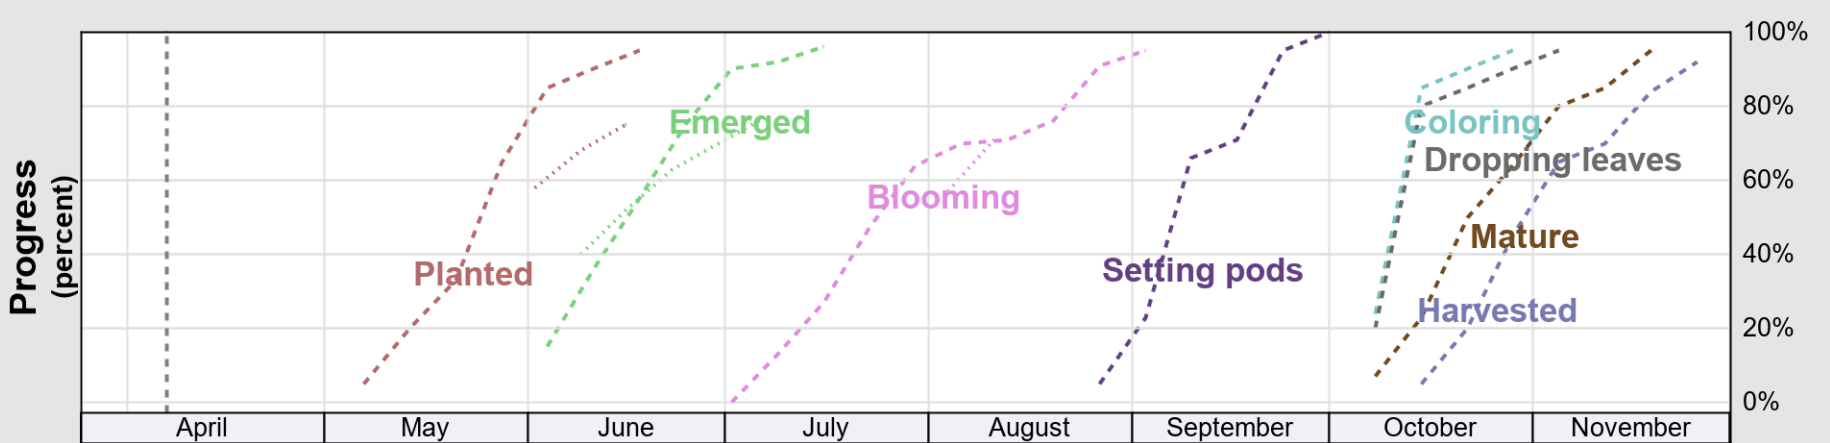

USDA

Crop Progress and Condition: Soybeans in New Jersey , 2024

NASS

Progress Year(s) ——— 2024   ····· 2023   ······ 2019 - 2023

Source: National Agricultural Statistics Service (NASS), Crop Progress Report