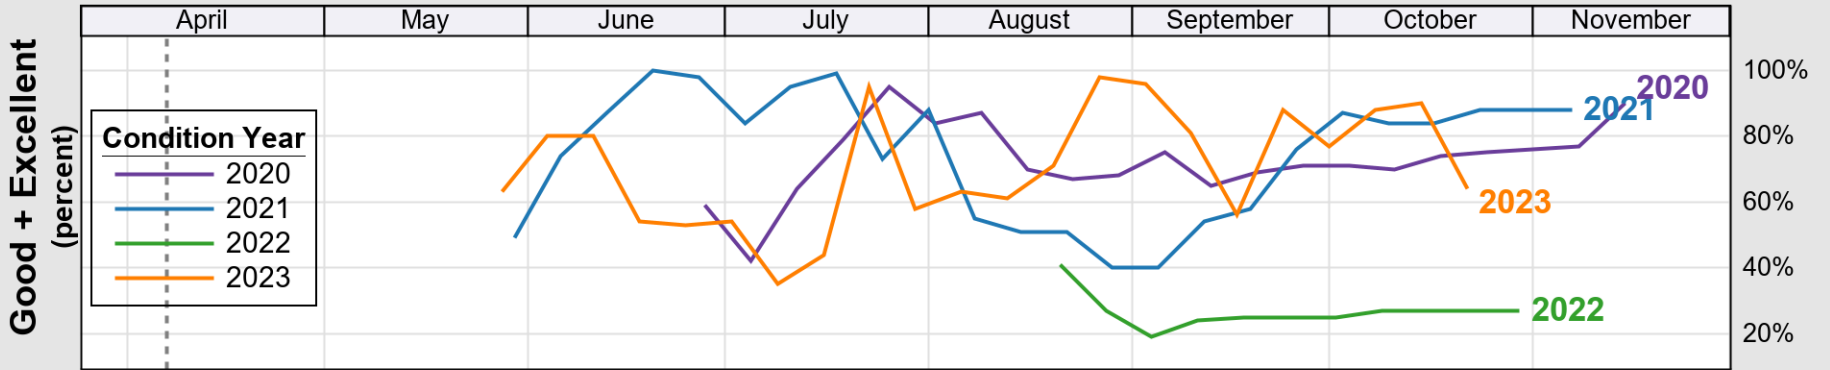

# Crop Progress and Condition: Corn in New Jersey , 2024

NASS

Progress Year(s)    — 2024    ..... 2023    - - - - - 2019 - 2023

Source: National Agricultural Statistics Service (NASS), Crop Progress Report