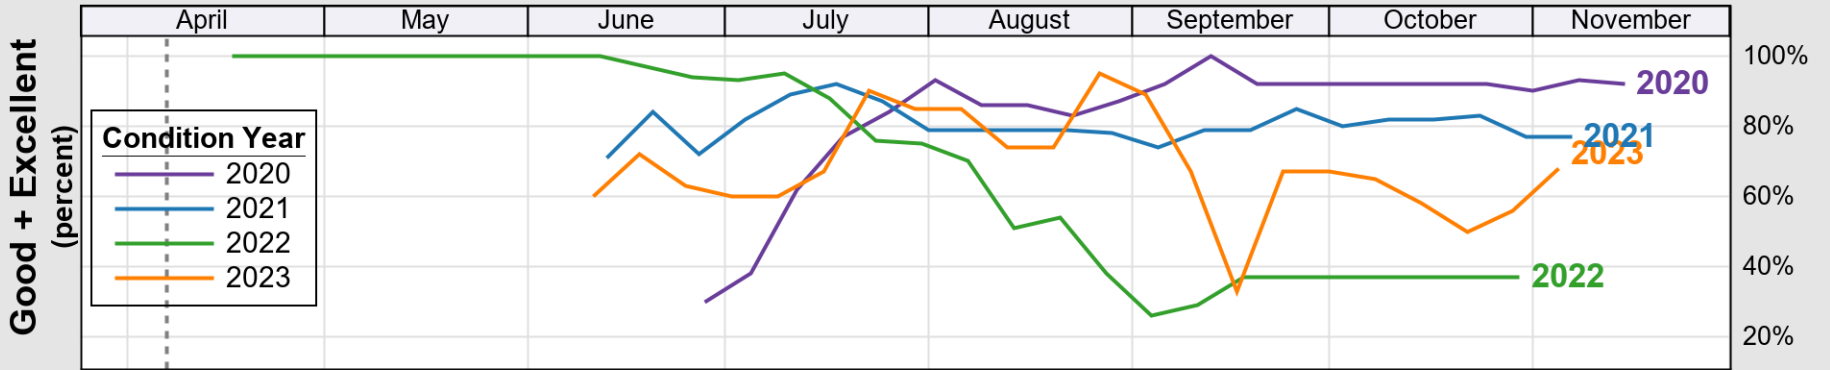

USDA

Crop Progress and Condition: Soybeans in New Jersey , 2024

NASS

Progress Year(s) ——— 2024   ····· 2023   ······ 2019 - 2023

Source: National Agricultural Statistics Service (NASS), Crop Progress Report