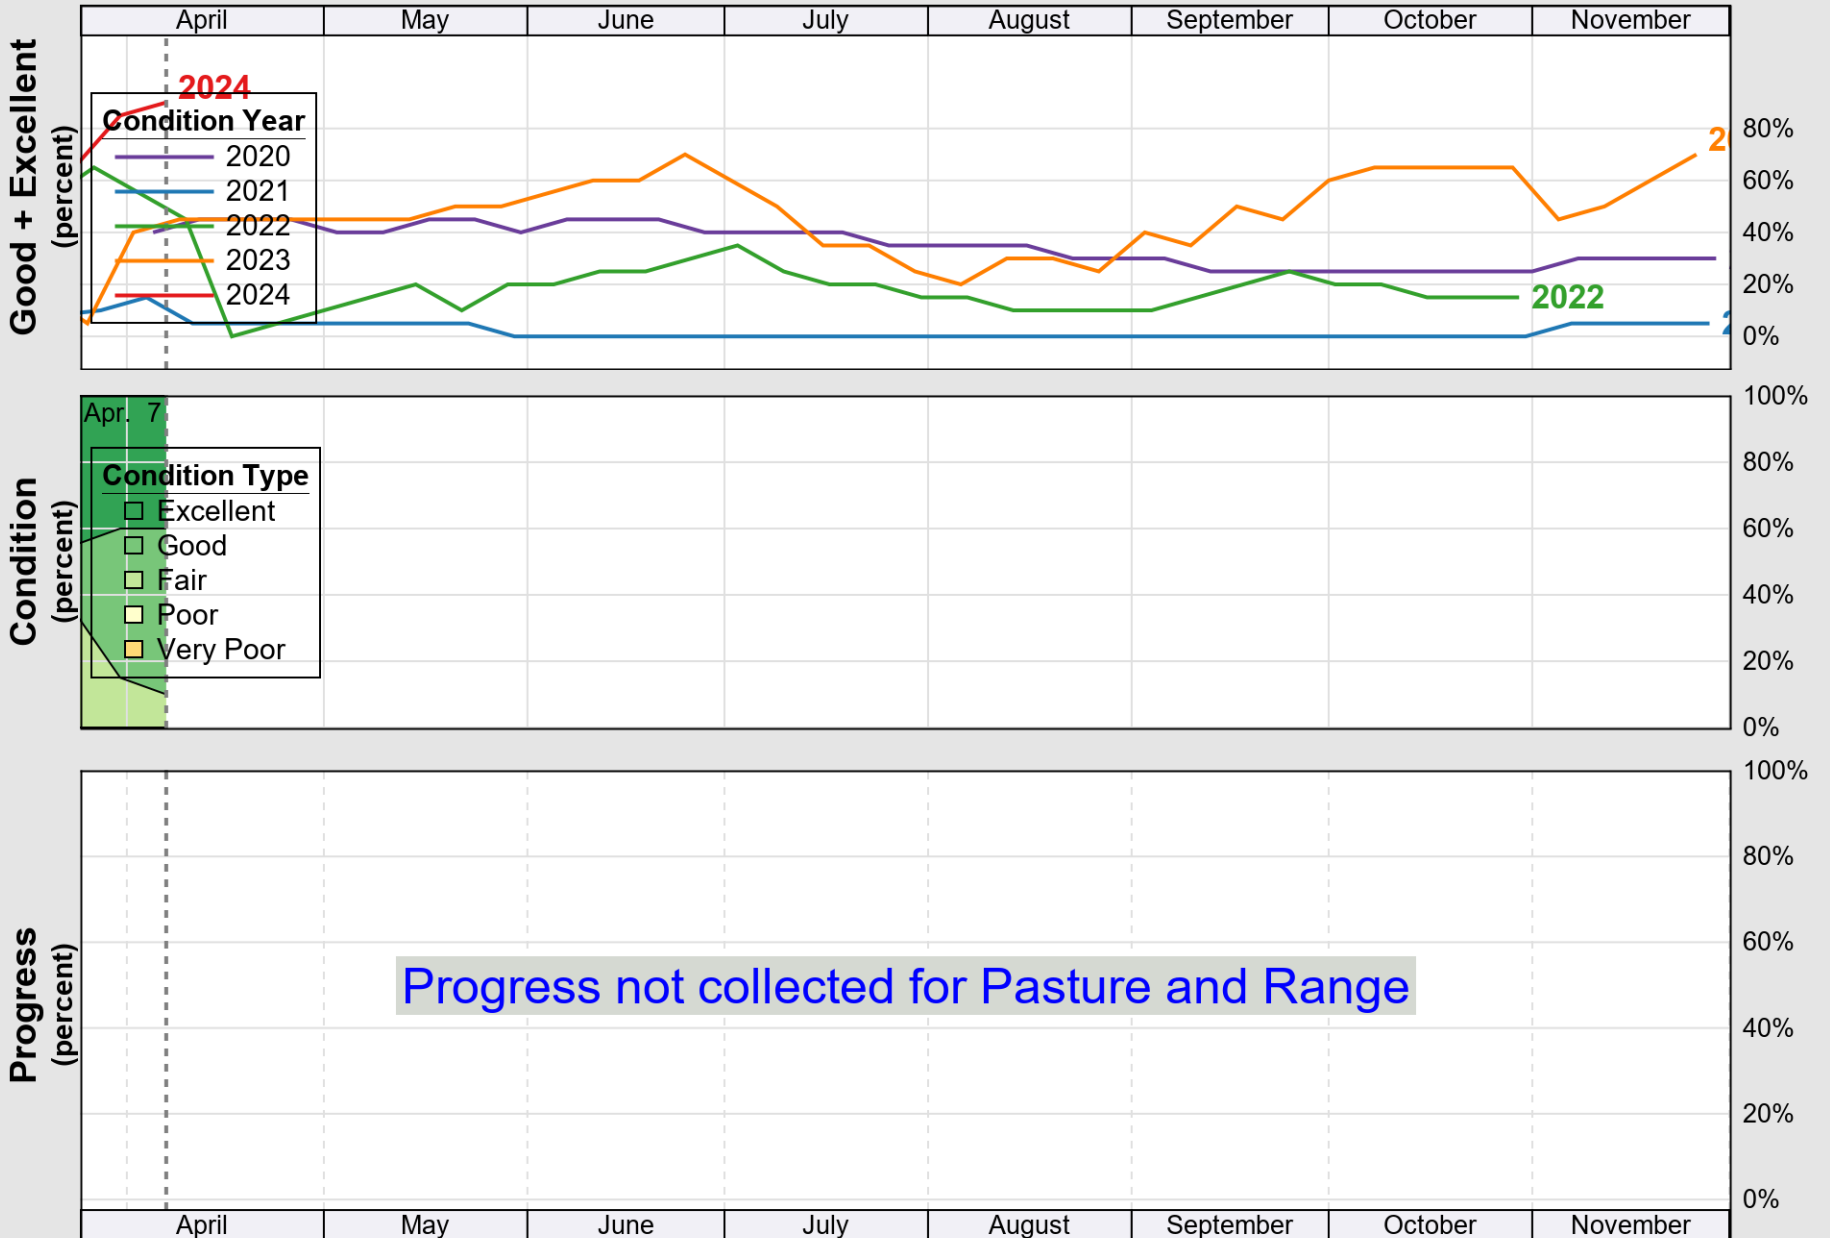

USDA

Crop Progress and Condition: Pasture and Range in Nevada , 2024

NASS

Source: National Agricultural Statistics Service (NASS), Crop Progress Report