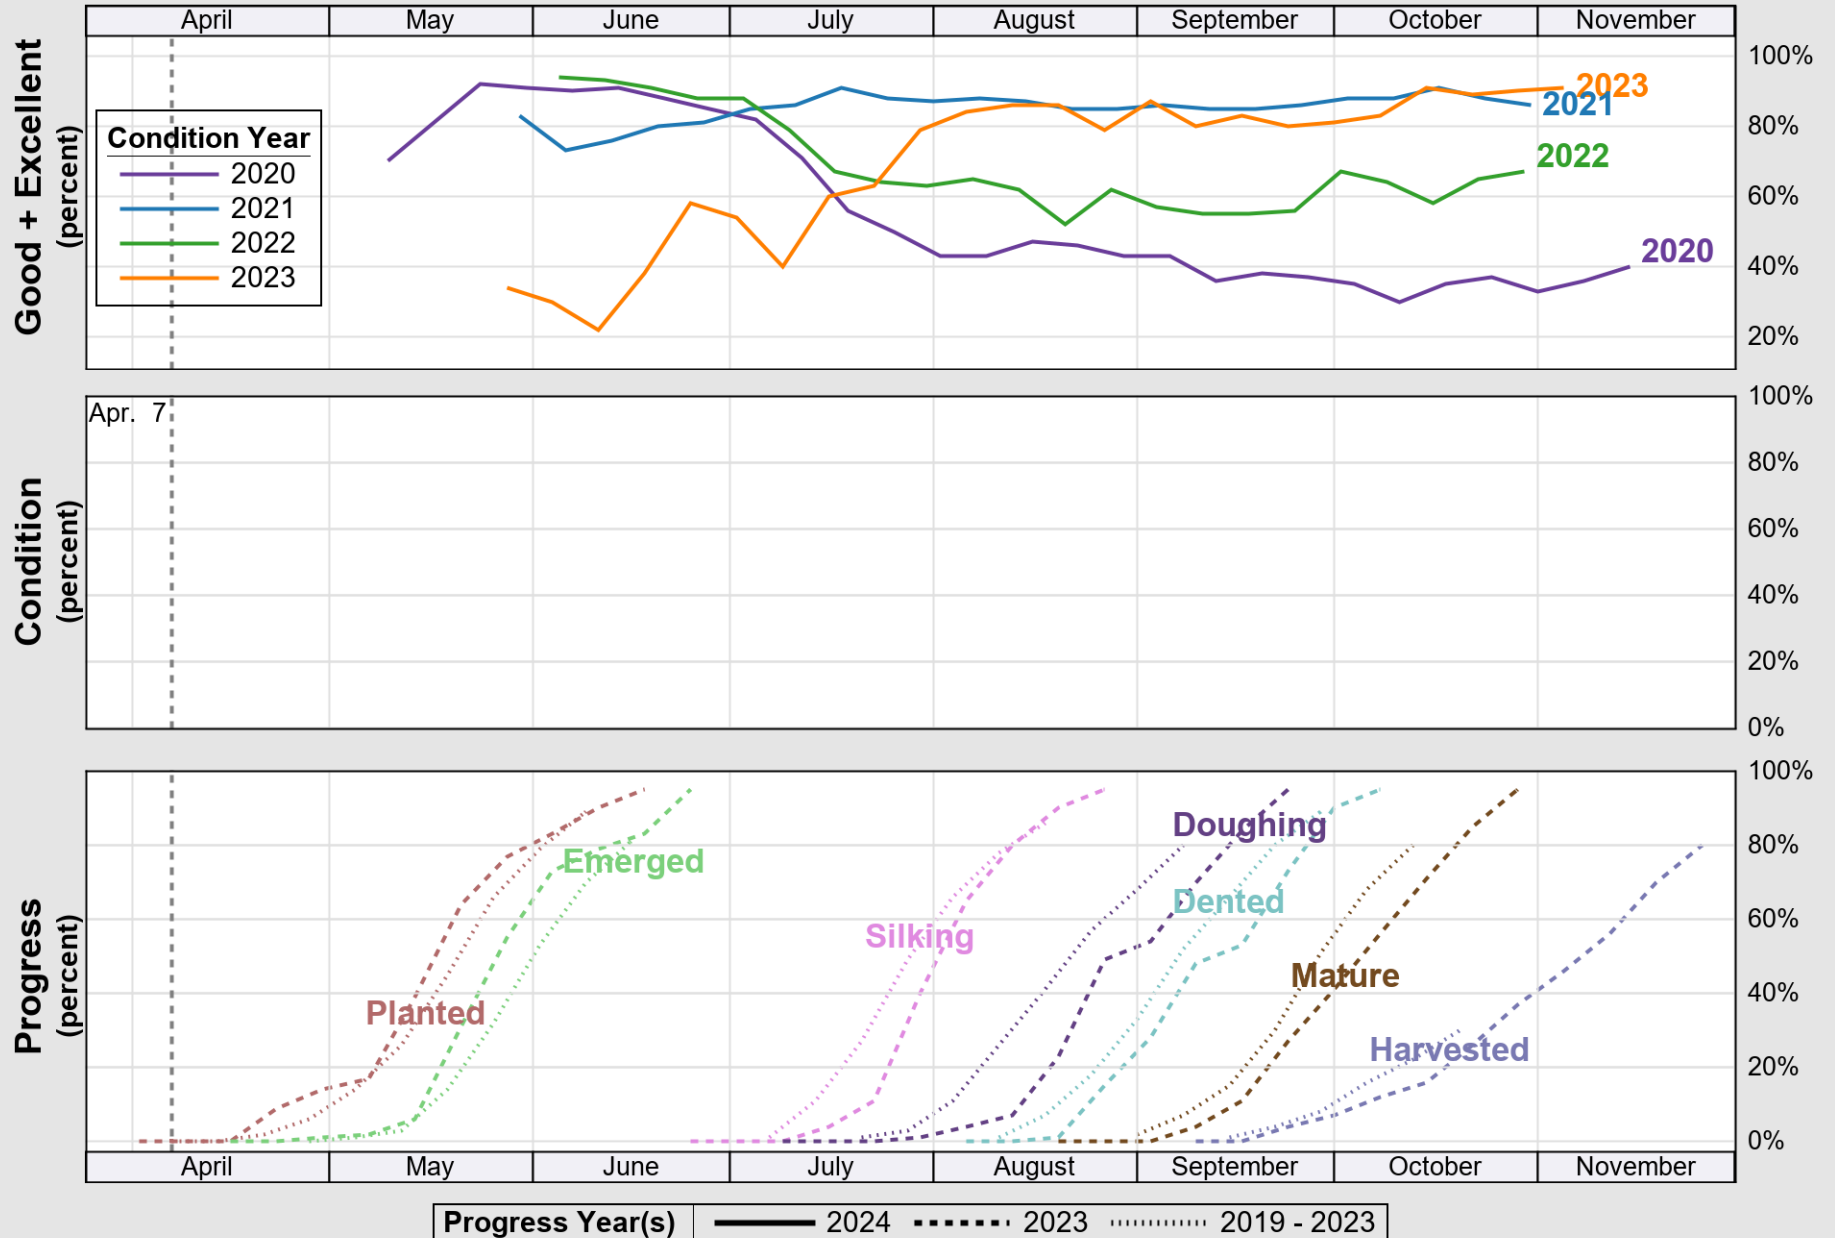

USDA

Crop Progress and Condition: Corn in Pennsylvania , 2024

NASS

Source: National Agricultural Statistics Service (NASS), Crop Progress Report

USDA

Crop Progress and Condition: Oats in Pennsylvania , 2024

NASS

Source: National Agricultural Statistics Service (NASS), Crop Progress Report

USDA Crop Progress and Condition: Pasture and Range in Pennsylvania , 2024 **NASS**

Source: National Agricultural Statistics Service (NASS), Crop Progress Report

USDA

Crop Progress and Condition: Soybeans in Pennsylvania , 2024

NASS

Progress Year(s) ——— 2024 2023 2019 - 2023

Source: National Agricultural Statistics Service (NASS), Crop Progress Report