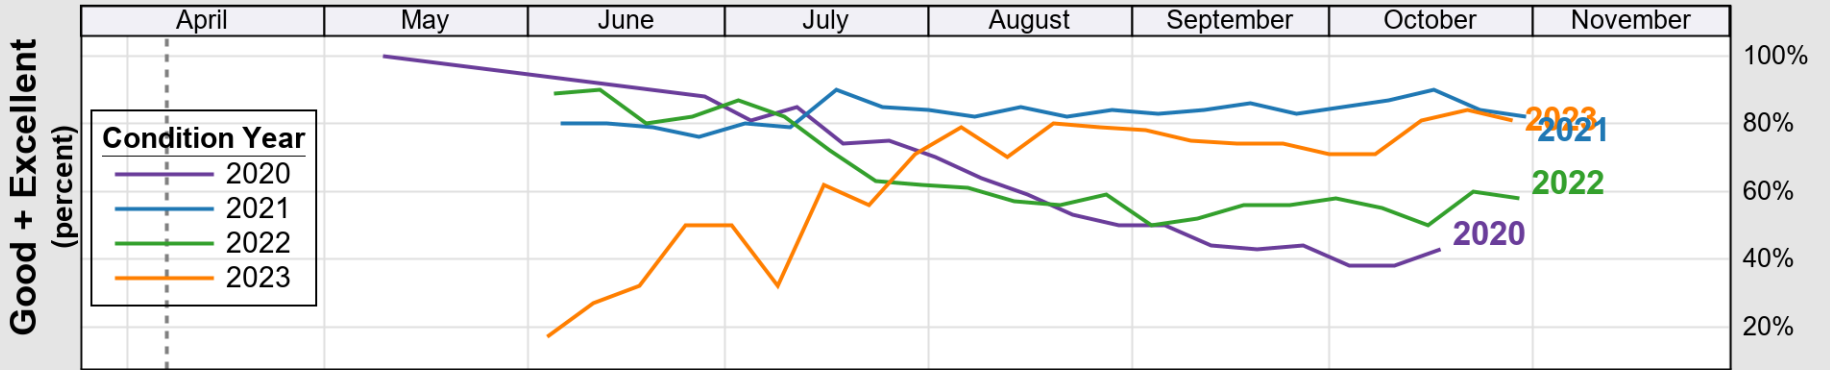

USDA

Crop Progress and Condition: Soybeans in Pennsylvania , 2024

NASS

Progress Year(s) ——— 2024   2023   ..... 2019 - 2023

Source: National Agricultural Statistics Service (NASS), Crop Progress Report