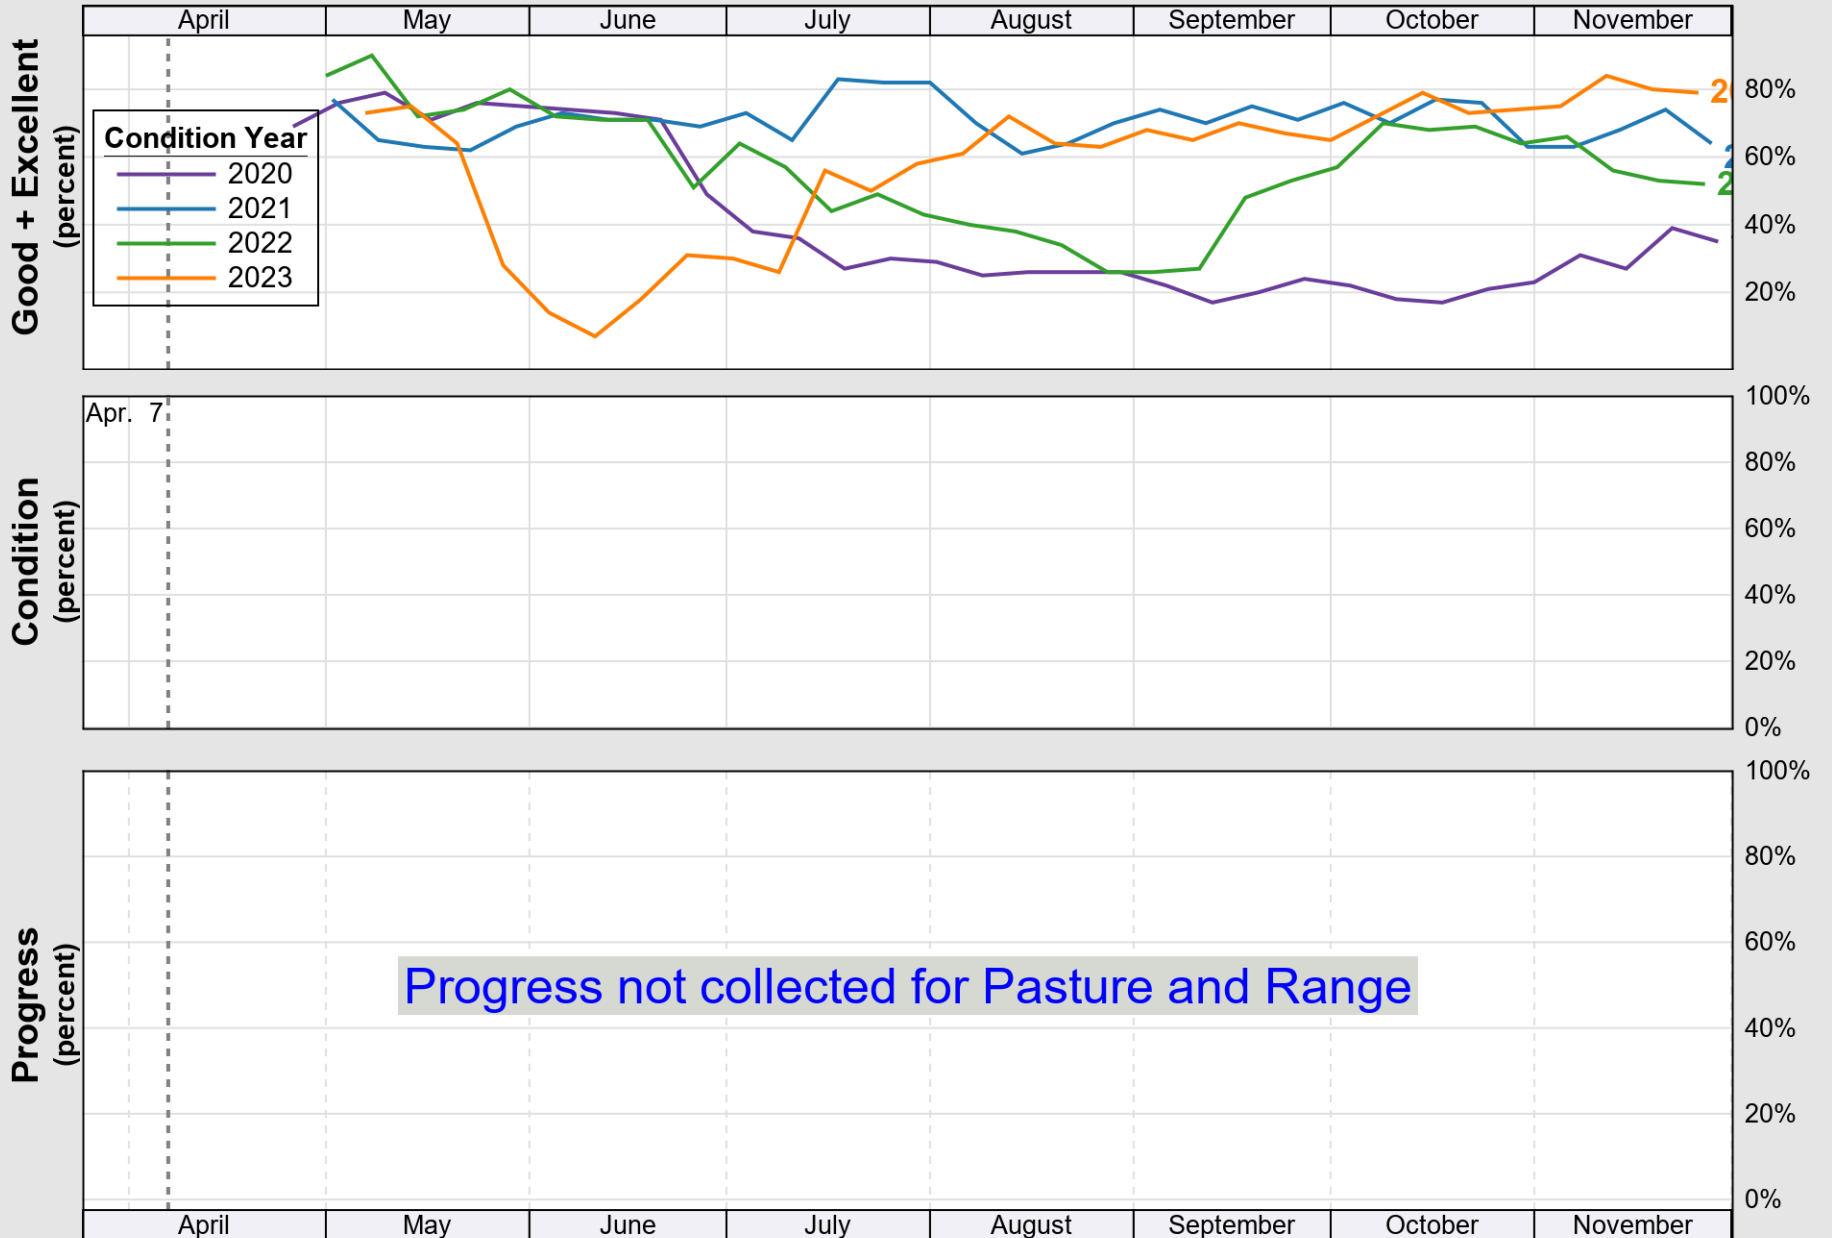

USDA

Crop Progress and Condition: Corn in Pennsylvania , 2024

NASS

Source: National Agricultural Statistics Service (NASS), Crop Progress Report

USDA

Crop Progress and Condition: Oats in Pennsylvania , 2024

NASS

Source: National Agricultural Statistics Service (NASS), Crop Progress Report

USDA Crop Progress and Condition: Pasture and Range in Pennsylvania , 2024 **NASS**

Source: National Agricultural Statistics Service (NASS), Crop Progress Report

USDA

Crop Progress and Condition: Soybeans in Pennsylvania , 2024

NASS

Progress Year(s) ——— 2024 2023 2019 - 2023

Source: National Agricultural Statistics Service (NASS), Crop Progress Report