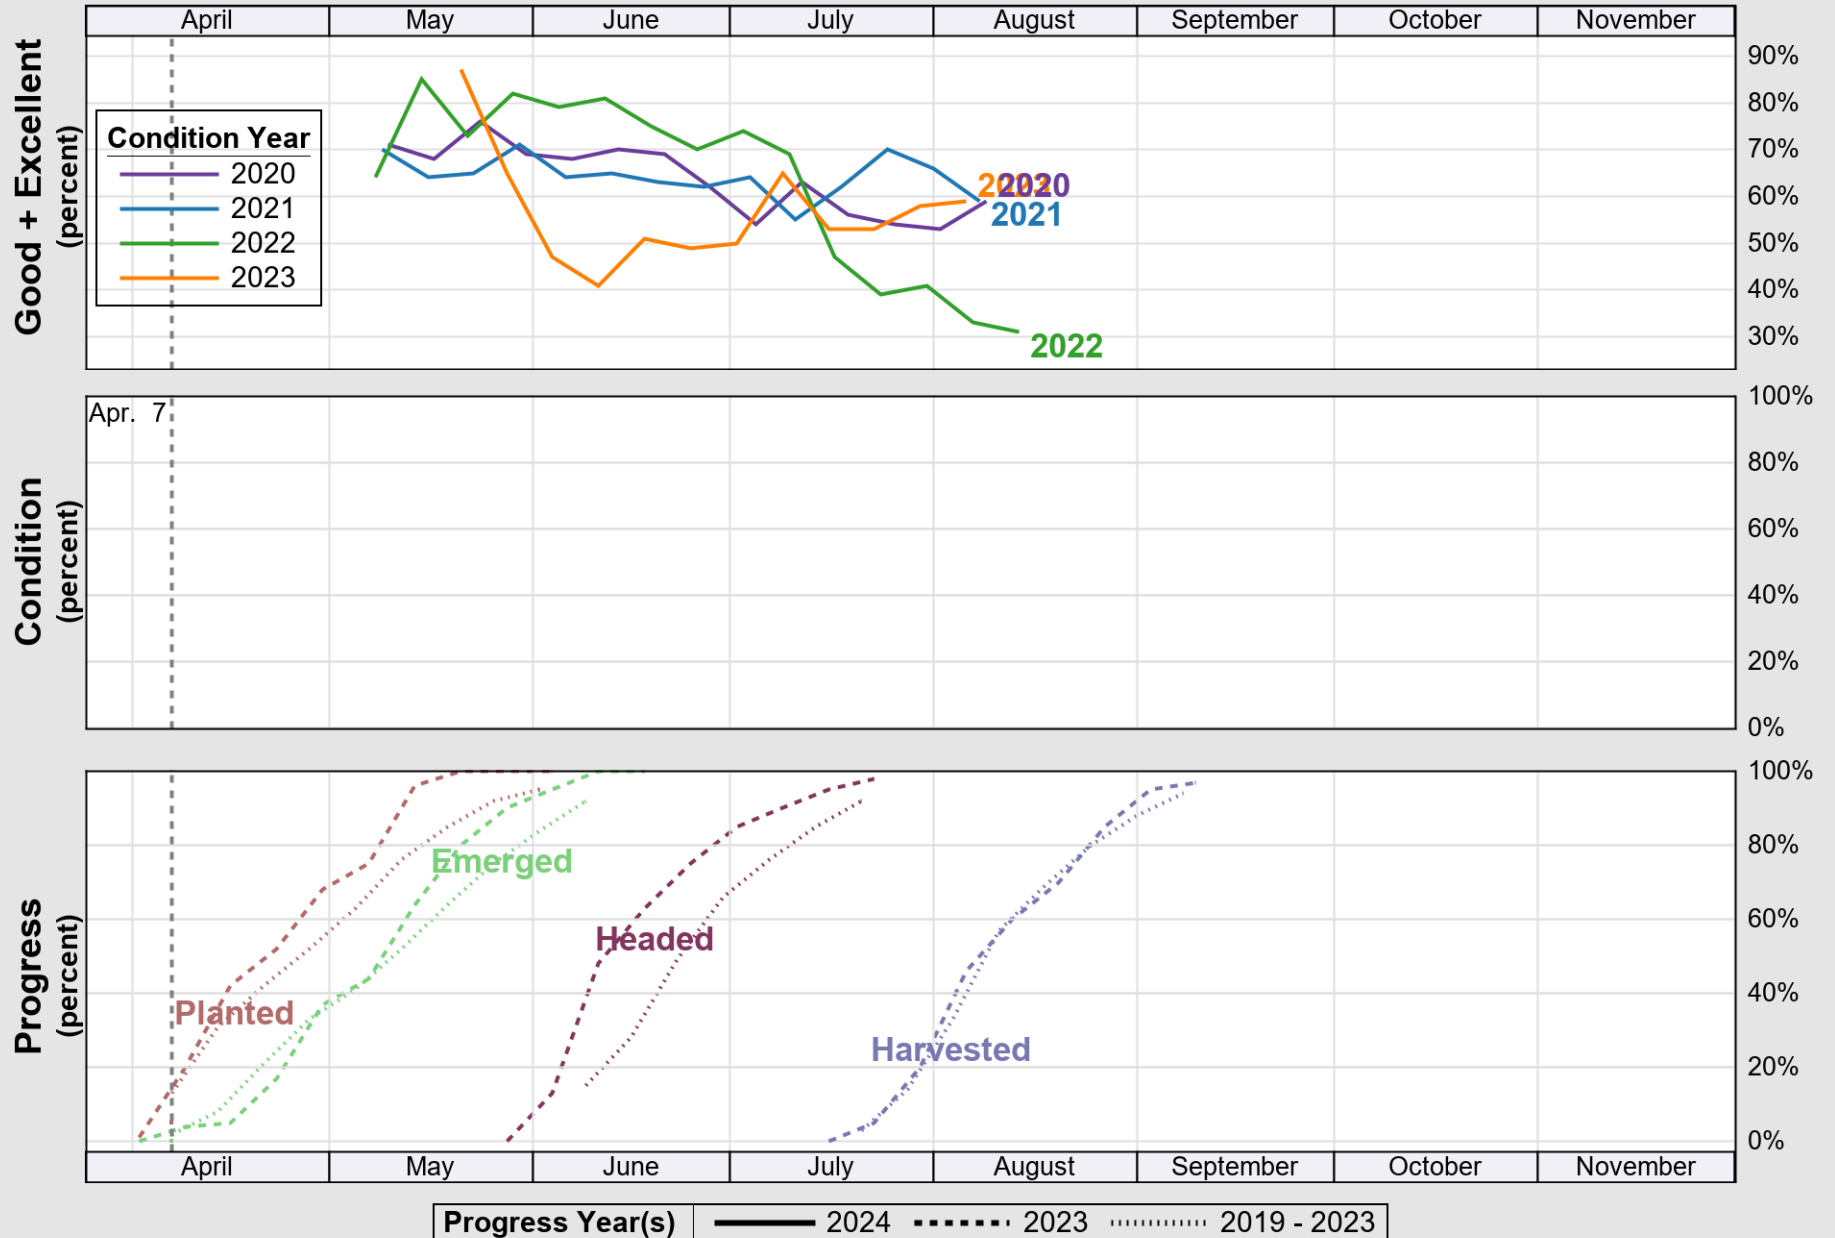

USDA

Crop Progress and Condition: Corn in Pennsylvania , 2024

NASS

Source: National Agricultural Statistics Service (NASS), Crop Progress Report

USDA

Crop Progress and Condition: Oats in Pennsylvania , 2024

NASS

Source: National Agricultural Statistics Service (NASS), Crop Progress Report

USDA Crop Progress and Condition: Pasture and Range in Pennsylvania , 2024 **NASS**

Source: National Agricultural Statistics Service (NASS), Crop Progress Report

USDA

Crop Progress and Condition: Soybeans in Pennsylvania , 2024

NASS

Progress Year(s) ——— 2024 2023 2019 - 2023

Source: National Agricultural Statistics Service (NASS), Crop Progress Report