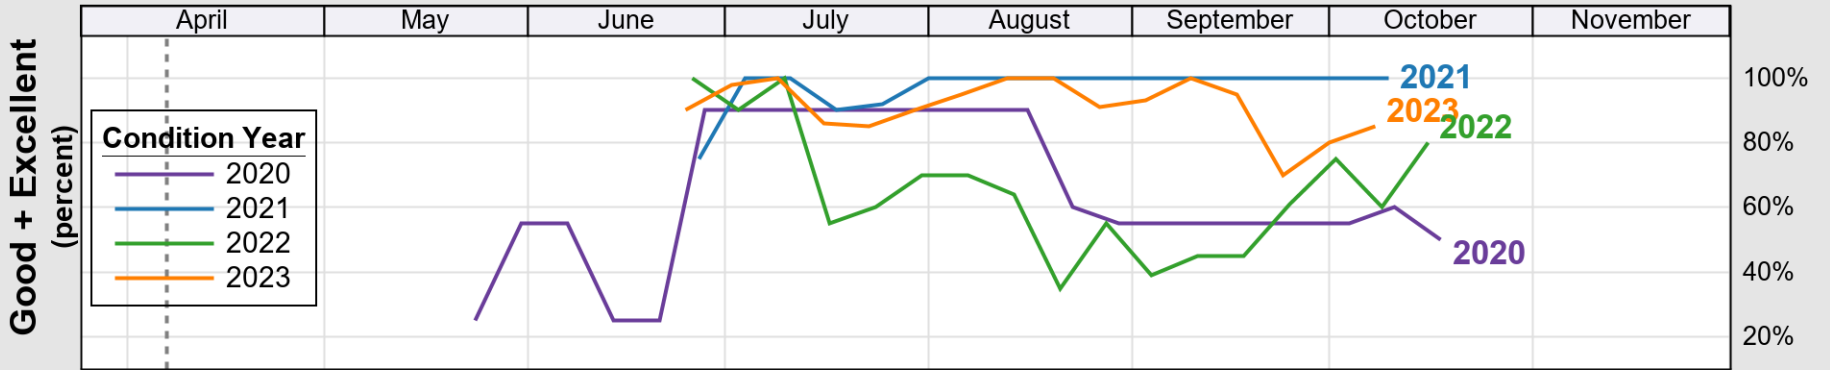

USDA

Crop Progress and Condition: Corn in Rhode Island , 2024

NASS

Progress Year(s) ——— 2024 2023 - - - - - 2019 - 2023

Source: National Agricultural Statistics Service (NASS), Crop Progress Report

Source: National Agricultural Statistics Service (NASS), Crop Progress Report