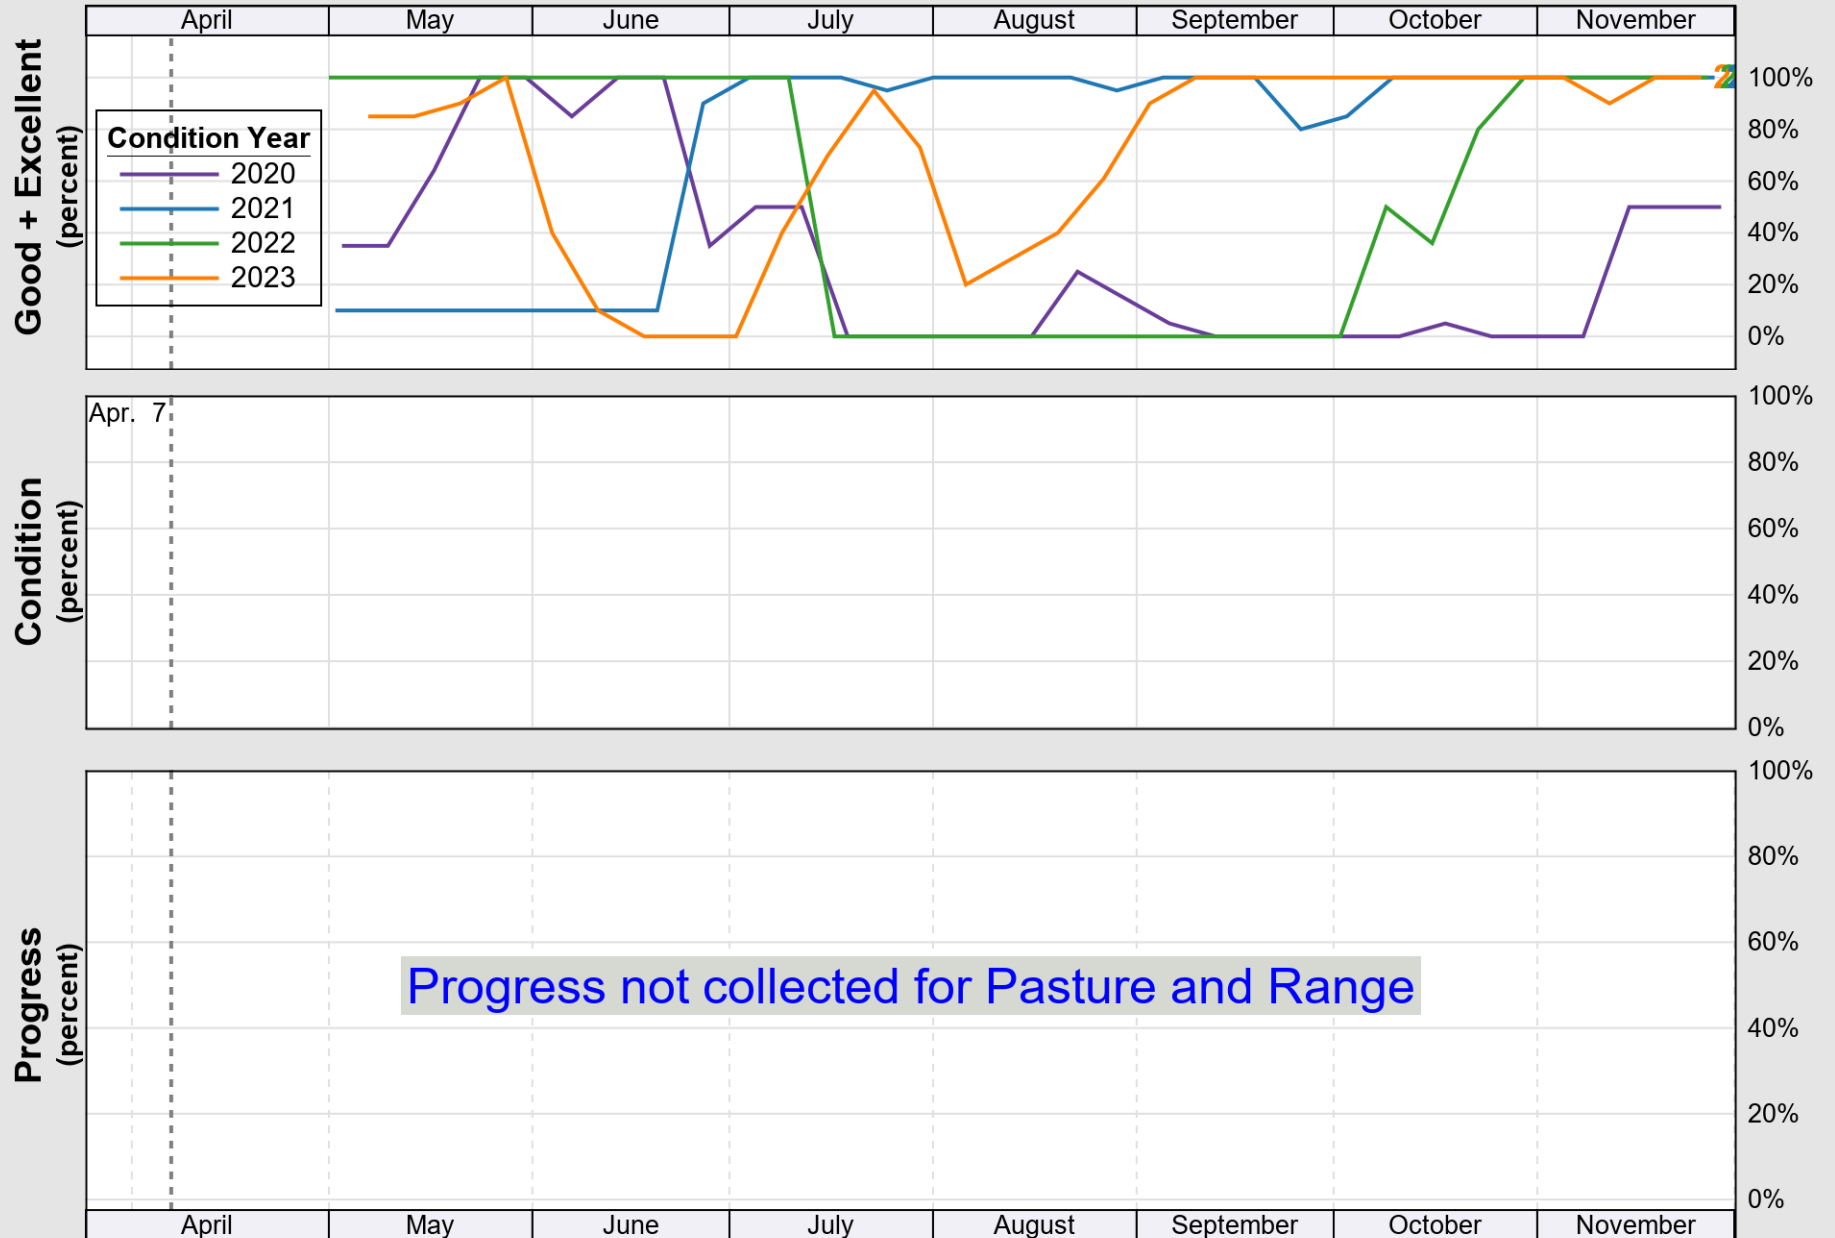

USDA

Crop Progress and Condition: Corn in Rhode Island , 2024

NASS

Progress Year(s) ——— 2024 2023 - - - - - 2019 - 2023

Source: National Agricultural Statistics Service (NASS), Crop Progress Report

Source: National Agricultural Statistics Service (NASS), Crop Progress Report