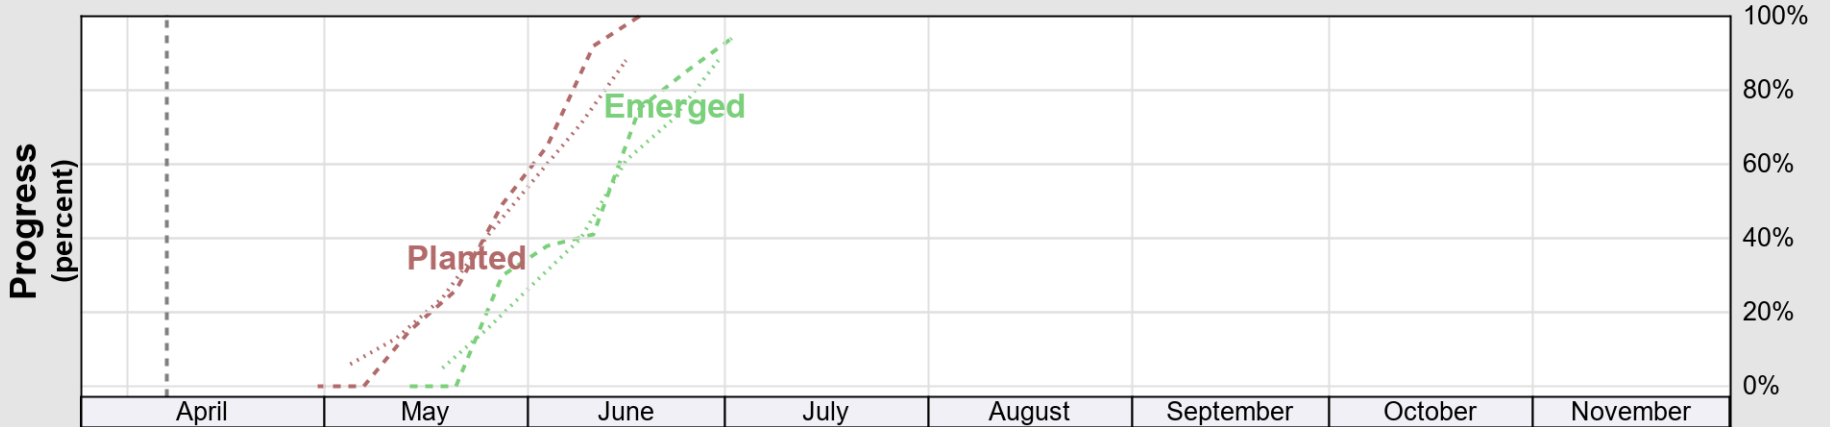

USDA

Crop Progress and Condition: Corn in Rhode Island , 2024

NASS

Progress Year(s) ——— 2024 2023 - - - - - 2019 - 2023

Source: National Agricultural Statistics Service (NASS), Crop Progress Report

Source: National Agricultural Statistics Service (NASS), Crop Progress Report