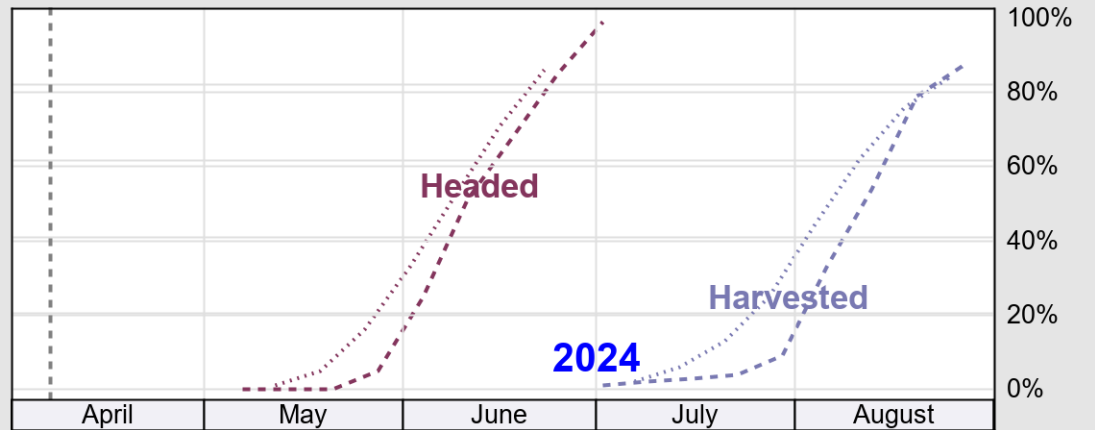

NASS

Source: National Agricultural Statistics Service (NASS), Crop Progress Report

USDA

Crop Progress and Condition: Pasture and Range in Utah , 2024

NASS

Source: National Agricultural Statistics Service (NASS), Crop Progress Report

USDA

Crop Progress and Condition: Winter Wheat in Utah , 2024

NASS

Progress Year(s) — 2024 2023 2019 - 2023

Source: National Agricultural Statistics Service (NASS), Crop Progress Report