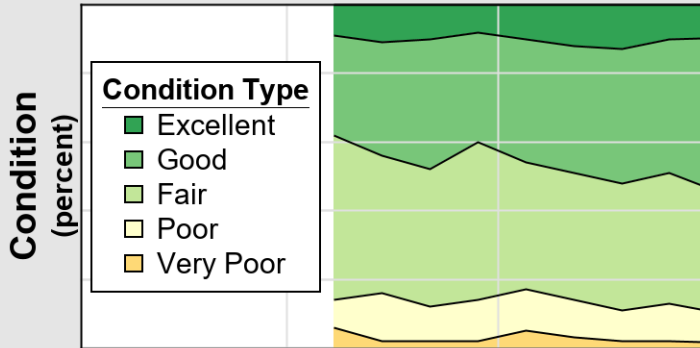

NASS

Source: National Agricultural Statistics Service (NASS), Crop Progress Report

USDA

Crop Progress and Condition: Pasture and Range in Utah , 2024

NASS

Source: National Agricultural Statistics Service (NASS), Crop Progress Report

USDA

Crop Progress and Condition: Winter Wheat in Utah , 2024

NASS

Progress Year(s) — 2024 2023 2019 - 2023

Source: National Agricultural Statistics Service (NASS), Crop Progress Report