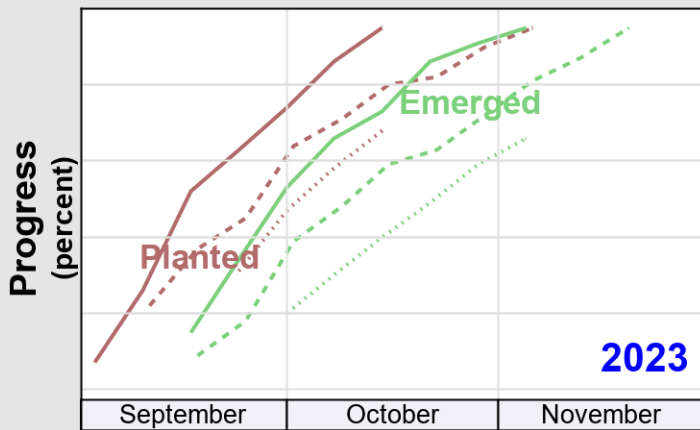

USDA

Crop Progress and Condition: Barley in Utah , 2024

NASS

Progress Year(s) ——— 2024 2023 2019 - 2023

Source: National Agricultural Statistics Service (NASS), Crop Progress Report

USDA

Crop Progress and Condition: Corn in Utah , 2024

NASS

Source: National Agricultural Statistics Service (NASS), Crop Progress Report

USDA

Crop Progress and Condition: Pasture and Range in Utah , 2024

NASS

Source: National Agricultural Statistics Service (NASS), Crop Progress Report

USDA

Crop Progress and Condition: Winter Wheat in Utah , 2024

NASS

Progress Year(s) — 2024 2023 2019 - 2023

Source: National Agricultural Statistics Service (NASS), Crop Progress Report