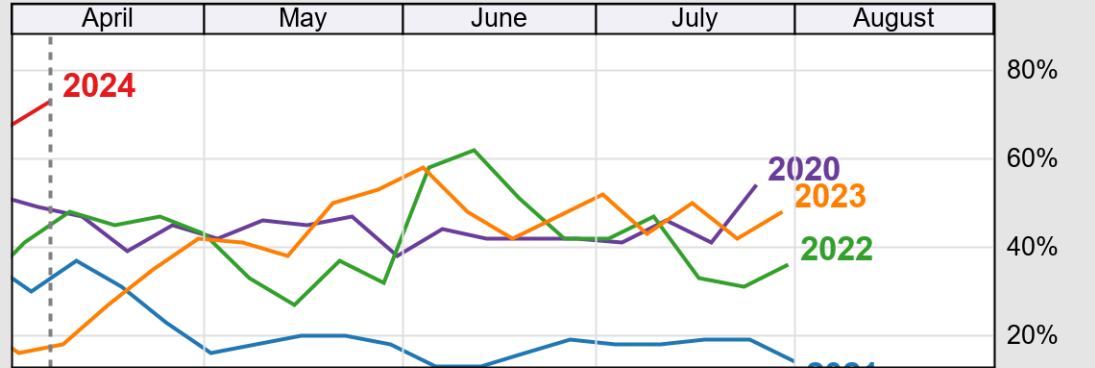

USDA

Crop Progress and Condition: Barley in Utah , 2024

NASS

Progress Year(s) ——— 2024 2023 2019 - 2023

Source: National Agricultural Statistics Service (NASS), Crop Progress Report

USDA

Crop Progress and Condition: Corn in Utah , 2024

NASS

Source: National Agricultural Statistics Service (NASS), Crop Progress Report

USDA

Crop Progress and Condition: Pasture and Range in Utah , 2024

NASS

Source: National Agricultural Statistics Service (NASS), Crop Progress Report

USDA

Crop Progress and Condition: Winter Wheat in Utah , 2024

NASS

Progress Year(s) — 2024 2023 2019 - 2023

Source: National Agricultural Statistics Service (NASS), Crop Progress Report