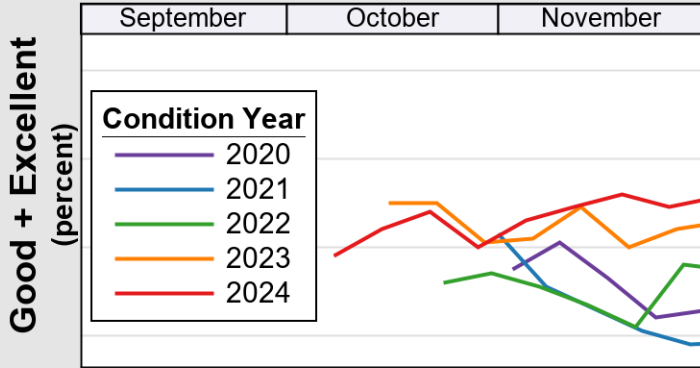

NASS

Source: National Agricultural Statistics Service (NASS), Crop Progress Report

USDA

Crop Progress and Condition: Pasture and Range in Utah , 2024

NASS

Source: National Agricultural Statistics Service (NASS), Crop Progress Report

USDA

Crop Progress and Condition: Winter Wheat in Utah , 2024

NASS

Progress Year(s) — 2024 2023 2019 - 2023

Source: National Agricultural Statistics Service (NASS), Crop Progress Report