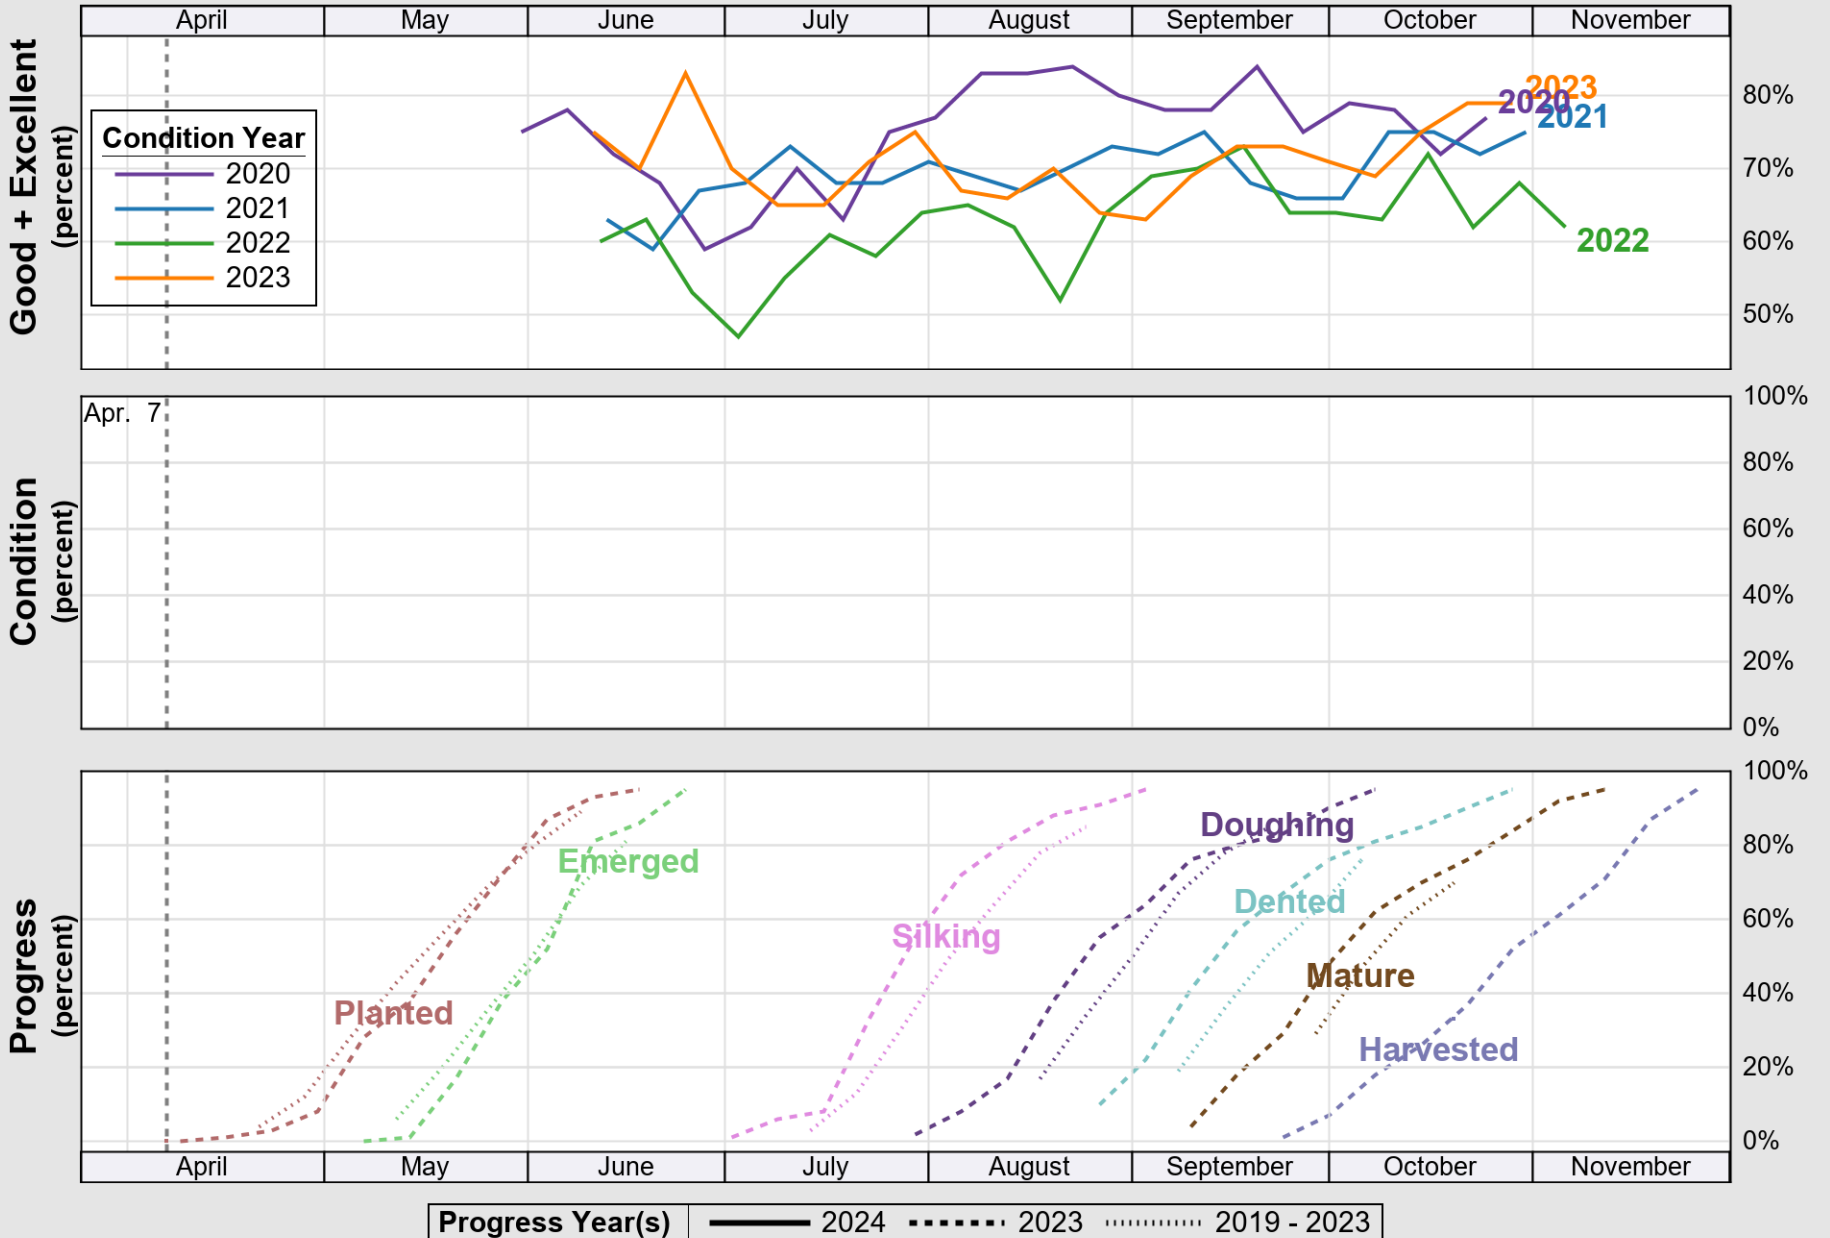

USDA

Crop Progress and Condition: Barley in Utah , 2024

NASS

Progress Year(s) ——— 2024 2023 2019 - 2023

Source: National Agricultural Statistics Service (NASS), Crop Progress Report

USDA

Crop Progress and Condition: Corn in Utah , 2024

NASS

Source: National Agricultural Statistics Service (NASS), Crop Progress Report

USDA

Crop Progress and Condition: Pasture and Range in Utah , 2024

NASS

Source: National Agricultural Statistics Service (NASS), Crop Progress Report

USDA

Crop Progress and Condition: Winter Wheat in Utah , 2024

NASS

Progress Year(s) — 2024 2023 2019 - 2023

Source: National Agricultural Statistics Service (NASS), Crop Progress Report