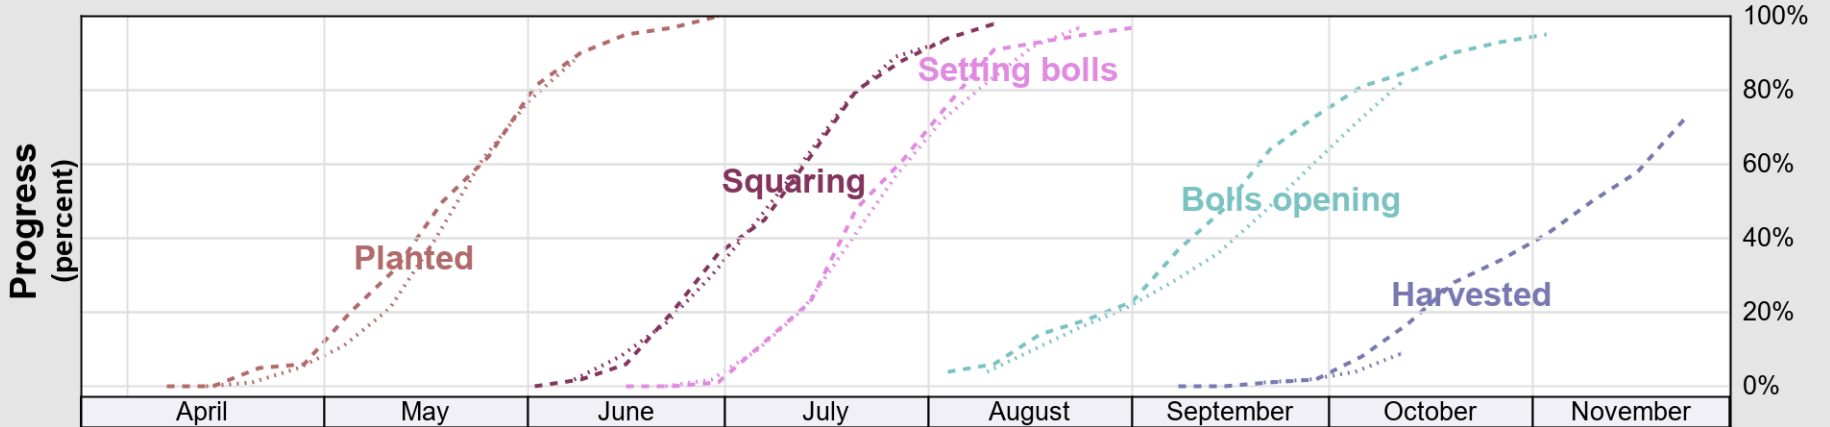

# Crop Progress and Condition: Cotton in Florida , 2025

NASS

Progress Year(s)    — 2025    ..... 2024    - - - - - 2020 - 2024

Source: National Agricultural Statistics Service (NASS), Crop Progress Report