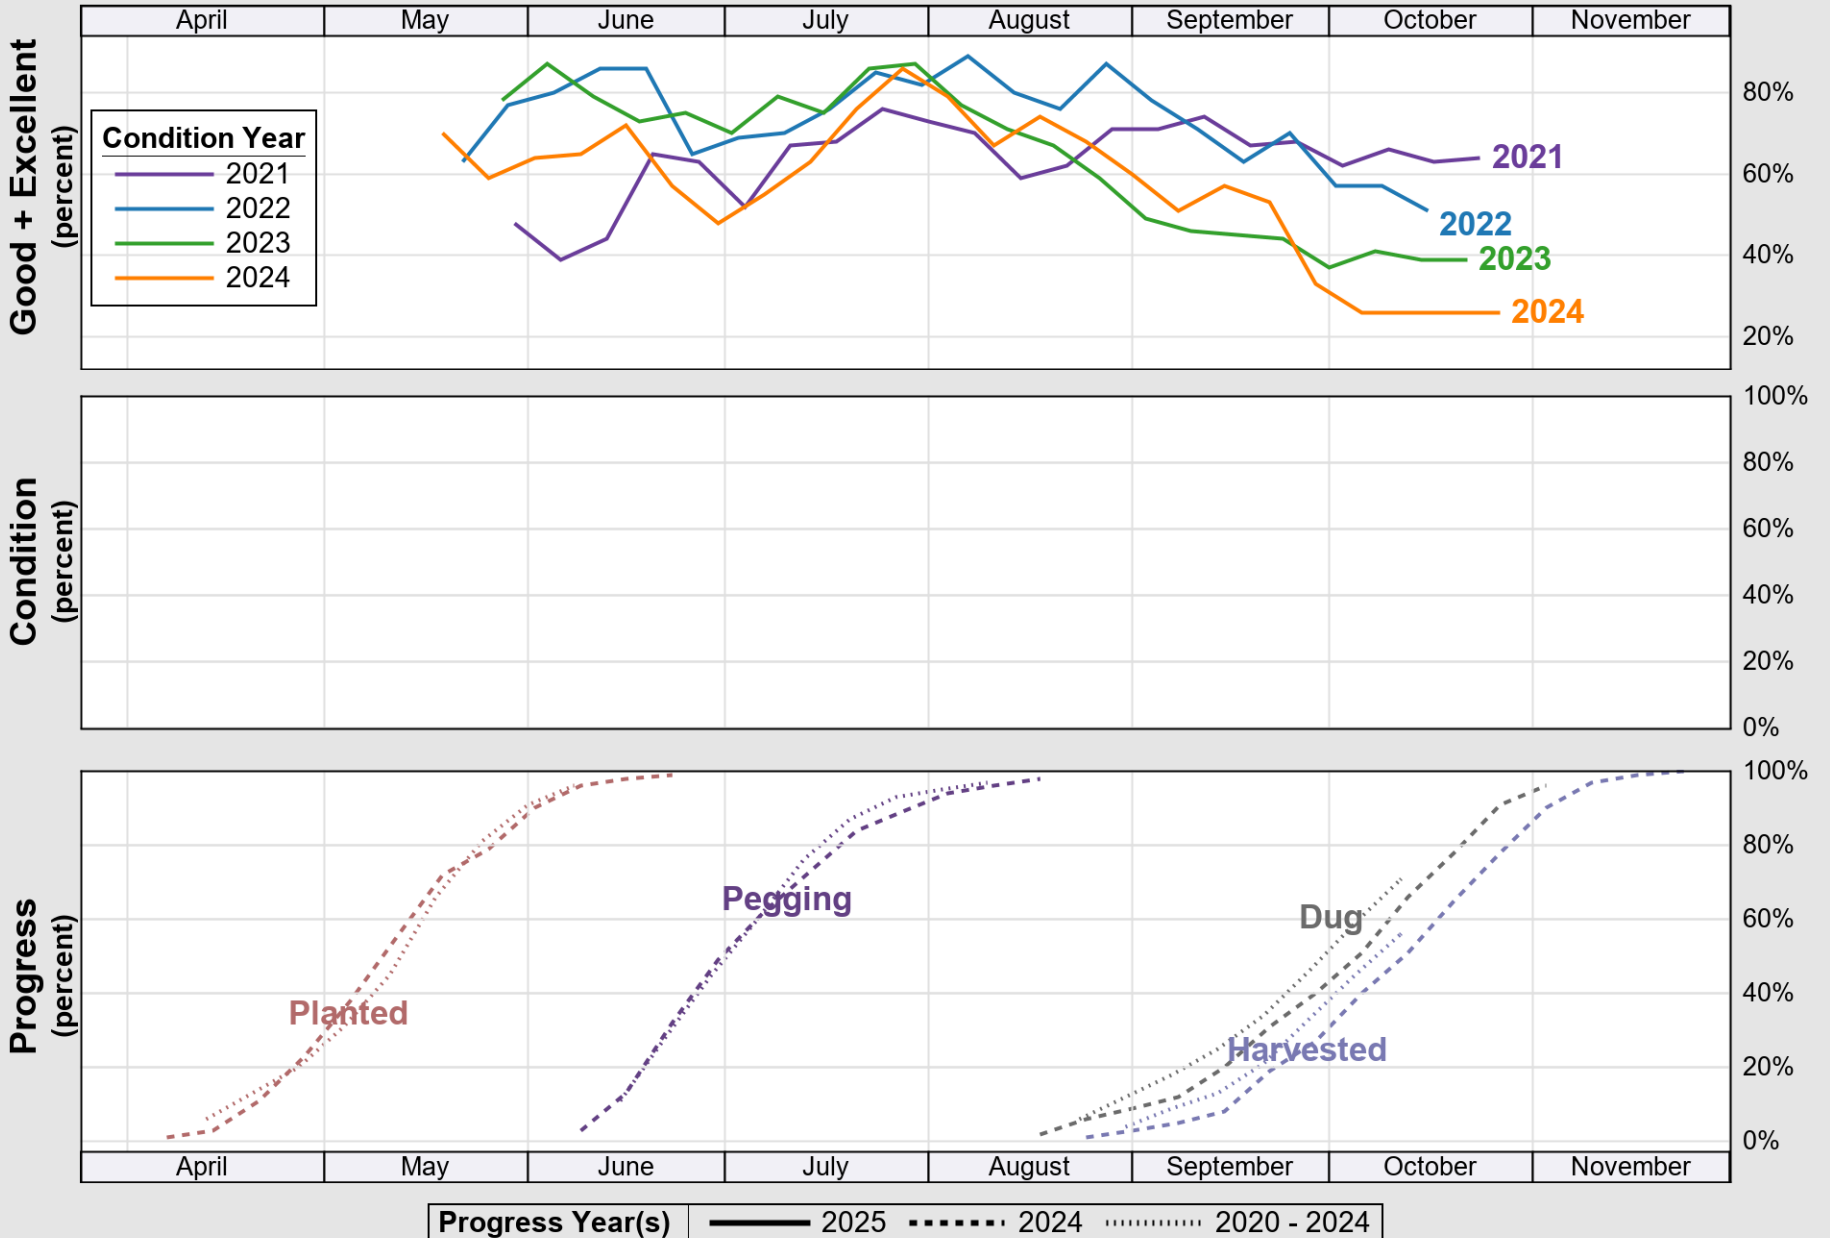

# Crop Progress and Condition: Cotton in Florida , 2025

NASS

Progress Year(s)    — 2025    ..... 2024    - - - - - 2020 - 2024

Source: National Agricultural Statistics Service (NASS), Crop Progress Report

# Crop Progress and Condition: Pasture and Range in Florida , 2025

NASS

Source: National Agricultural Statistics Service (NASS), Crop Progress Report

USDA

# Crop Progress and Condition: Peanuts in Florida , 2025

NASS

Source: National Agricultural Statistics Service (NASS), Crop Progress Report