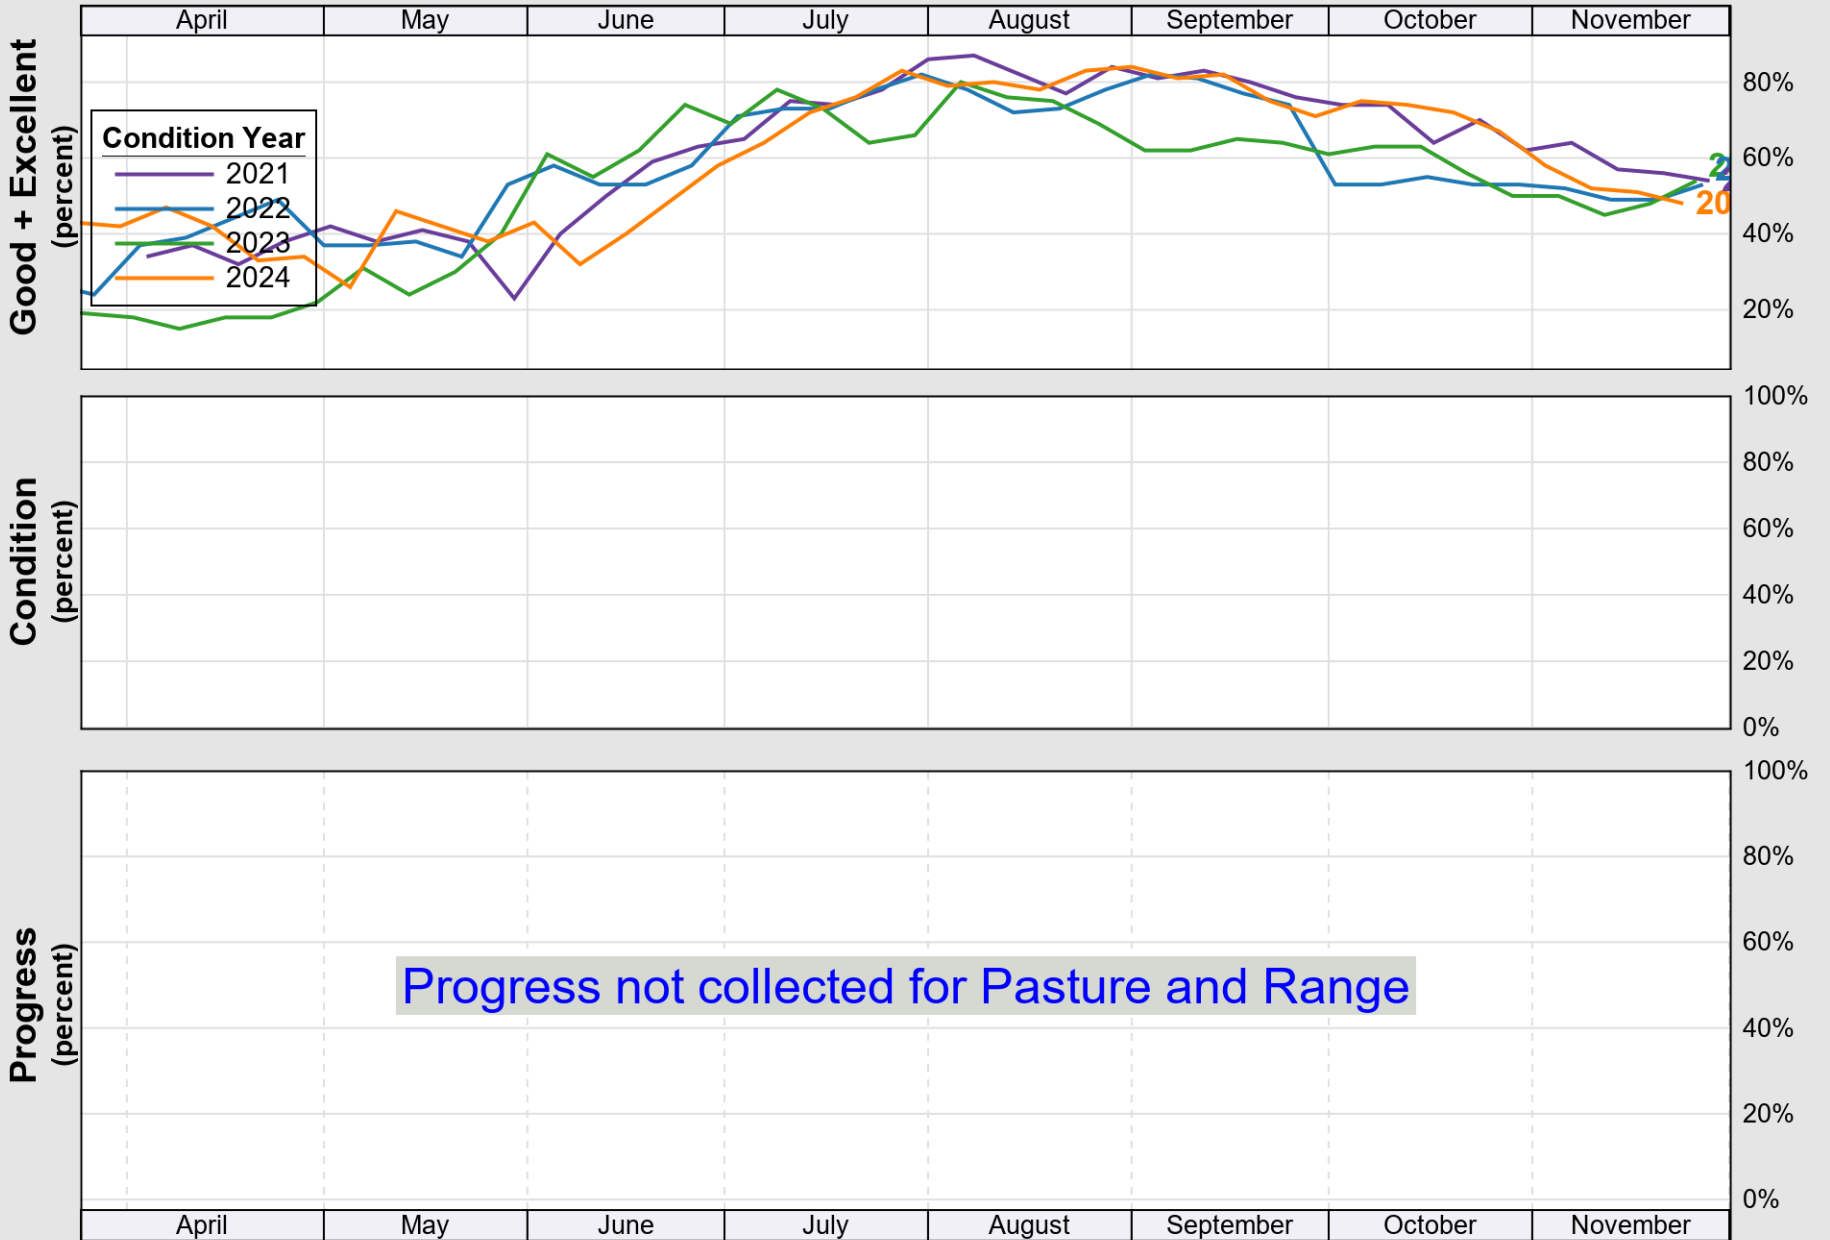

USDA

Crop Progress and Condition: Pasture and Range in Florida , 2025

NASS

Source: National Agricultural Statistics Service (NASS), Crop Progress Report