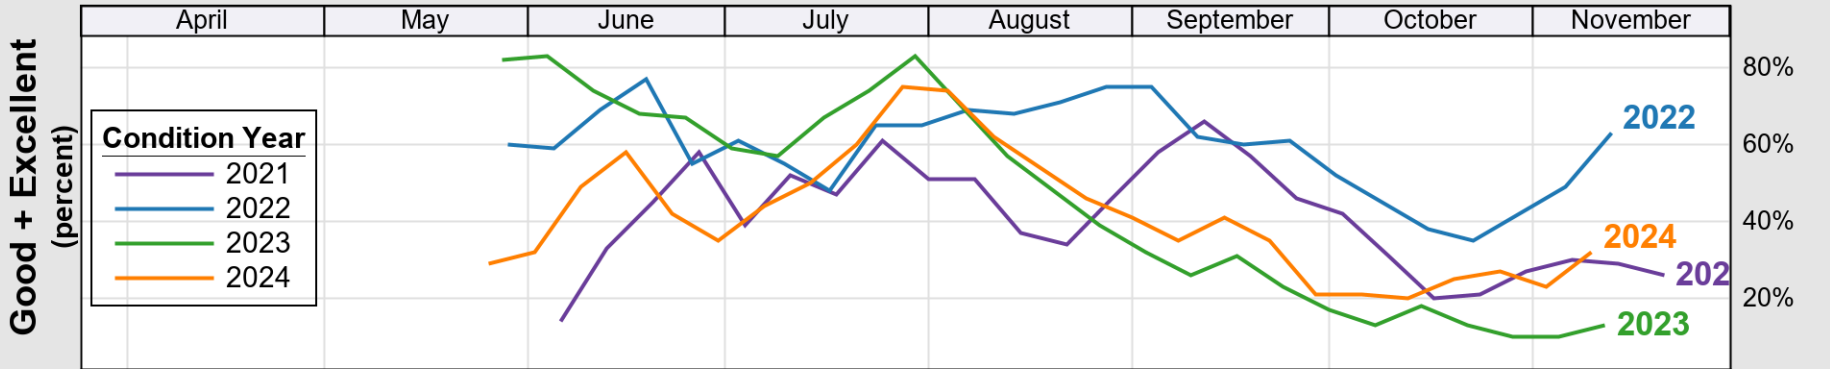

# Crop Progress and Condition: Cotton in Florida , 2025

NASS

Progress Year(s)    — 2025    ..... 2024    - - - - - 2020 - 2024

Source: National Agricultural Statistics Service (NASS), Crop Progress Report