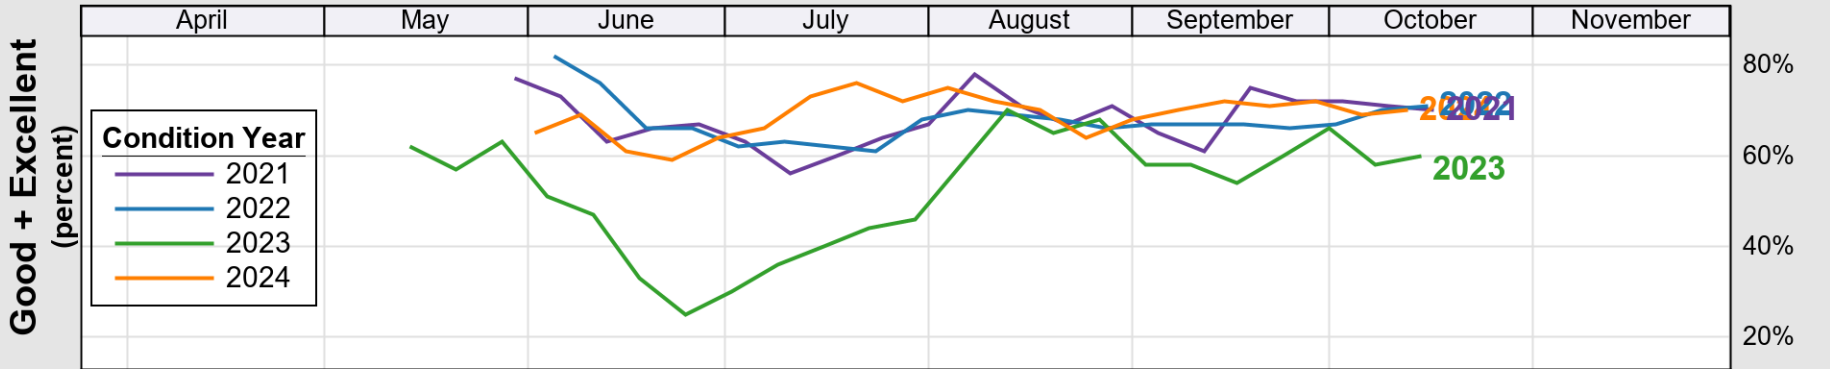

NASS

Source: National Agricultural Statistics Service (NASS), Crop Progress Report

USDA

Crop Progress and Condition: Soybeans in Illinois , 2025

NASS

Progress Year(s) — 2025 2024 - - - - - 2020 - 2024

Source: National Agricultural Statistics Service (NASS), Crop Progress Report

USDA

Crop Progress and Condition: Winter Wheat in Illinois , 2025

NASS

Progress Year(s) ——— 2025 ····· 2024 2020 - 2024

Source: National Agricultural Statistics Service (NASS), Crop Progress Report