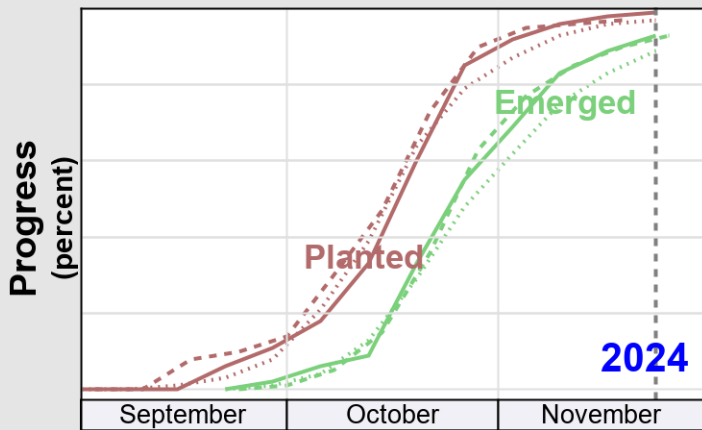

USDA

Crop Progress and Condition: Corn in Illinois , 2025

NASS

Source: National Agricultural Statistics Service (NASS), Crop Progress Report

USDA

Crop Progress and Condition: Pasture and Range in Illinois , 2025

NASS

Source: National Agricultural Statistics Service (NASS), Crop Progress Report

USDA

Crop Progress and Condition: Soybeans in Illinois , 2025

NASS

Progress Year(s) — 2025 2024 - - - - - 2020 - 2024

Source: National Agricultural Statistics Service (NASS), Crop Progress Report

USDA

Crop Progress and Condition: Winter Wheat in Illinois , 2025

NASS

Progress Year(s) ——— 2025 ····· 2024 2020 - 2024

Source: National Agricultural Statistics Service (NASS), Crop Progress Report