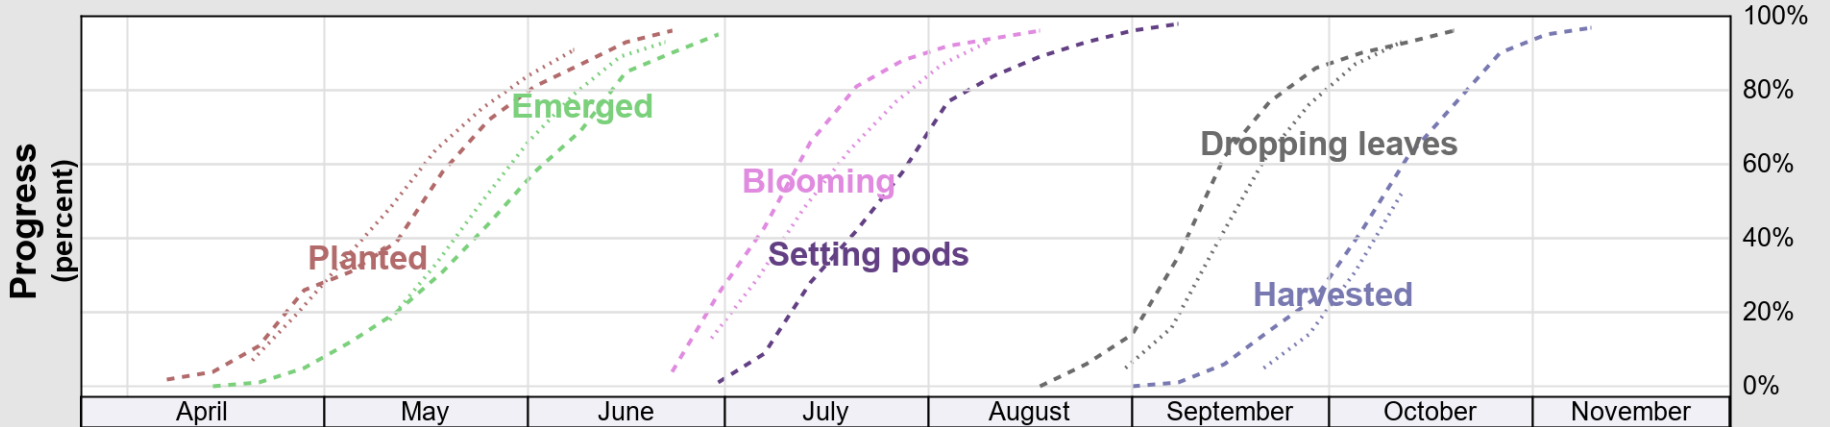

NASS

Source: National Agricultural Statistics Service (NASS), Crop Progress Report

USDA

Crop Progress and Condition: Soybeans in Illinois , 2025

NASS

Progress Year(s) — 2025 2024 - - - - - 2020 - 2024

Source: National Agricultural Statistics Service (NASS), Crop Progress Report

USDA

Crop Progress and Condition: Winter Wheat in Illinois , 2025

NASS

Progress Year(s) ——— 2025 ····· 2024 2020 - 2024

Source: National Agricultural Statistics Service (NASS), Crop Progress Report