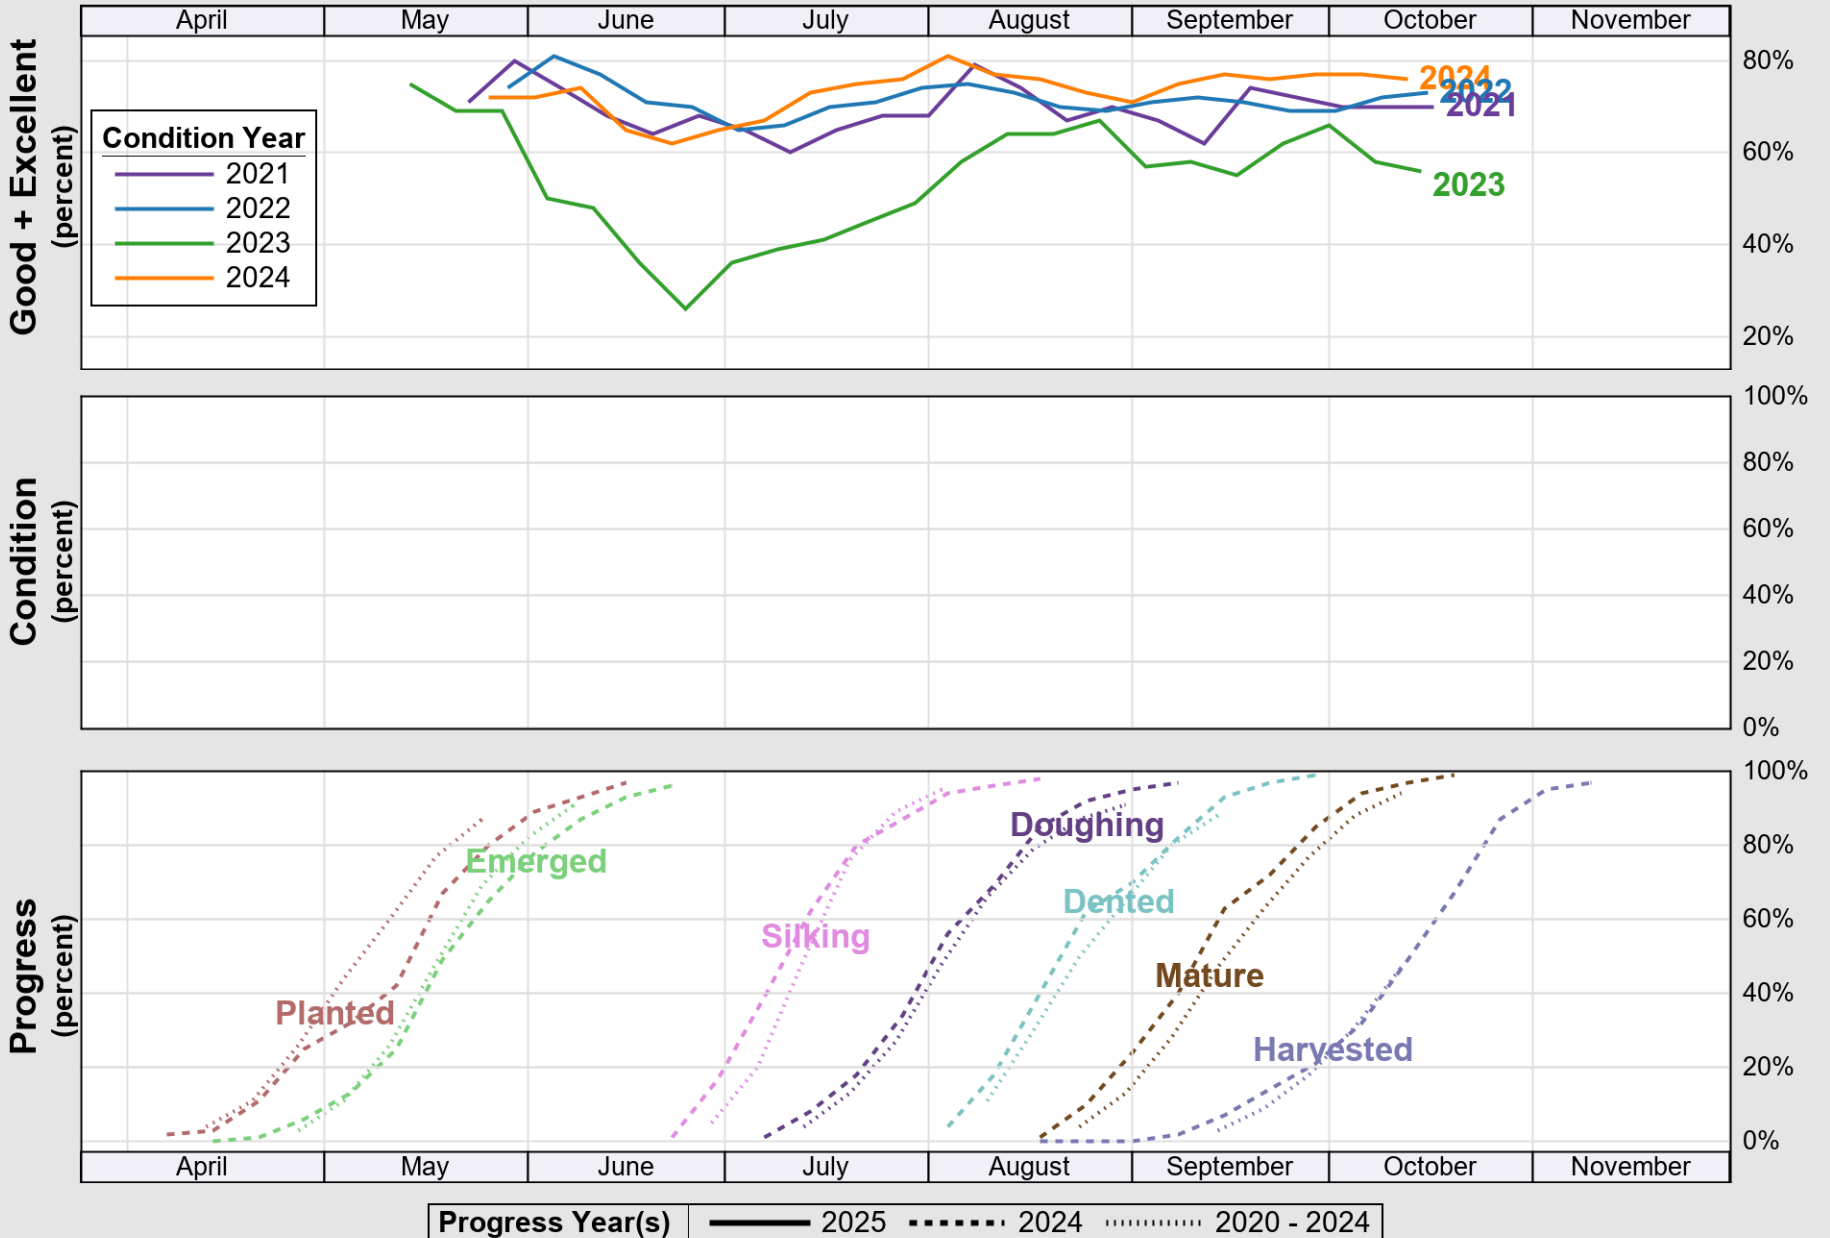

USDA

Crop Progress and Condition: Corn in Illinois , 2025

NASS

Source: National Agricultural Statistics Service (NASS), Crop Progress Report

USDA

Crop Progress and Condition: Pasture and Range in Illinois , 2025

NASS

Source: National Agricultural Statistics Service (NASS), Crop Progress Report

USDA

Crop Progress and Condition: Soybeans in Illinois , 2025

NASS

Progress Year(s) — 2025 2024 - - - - - 2020 - 2024

Source: National Agricultural Statistics Service (NASS), Crop Progress Report

USDA

Crop Progress and Condition: Winter Wheat in Illinois , 2025

NASS

Progress Year(s) ——— 2025 ····· 2024 2020 - 2024

Source: National Agricultural Statistics Service (NASS), Crop Progress Report