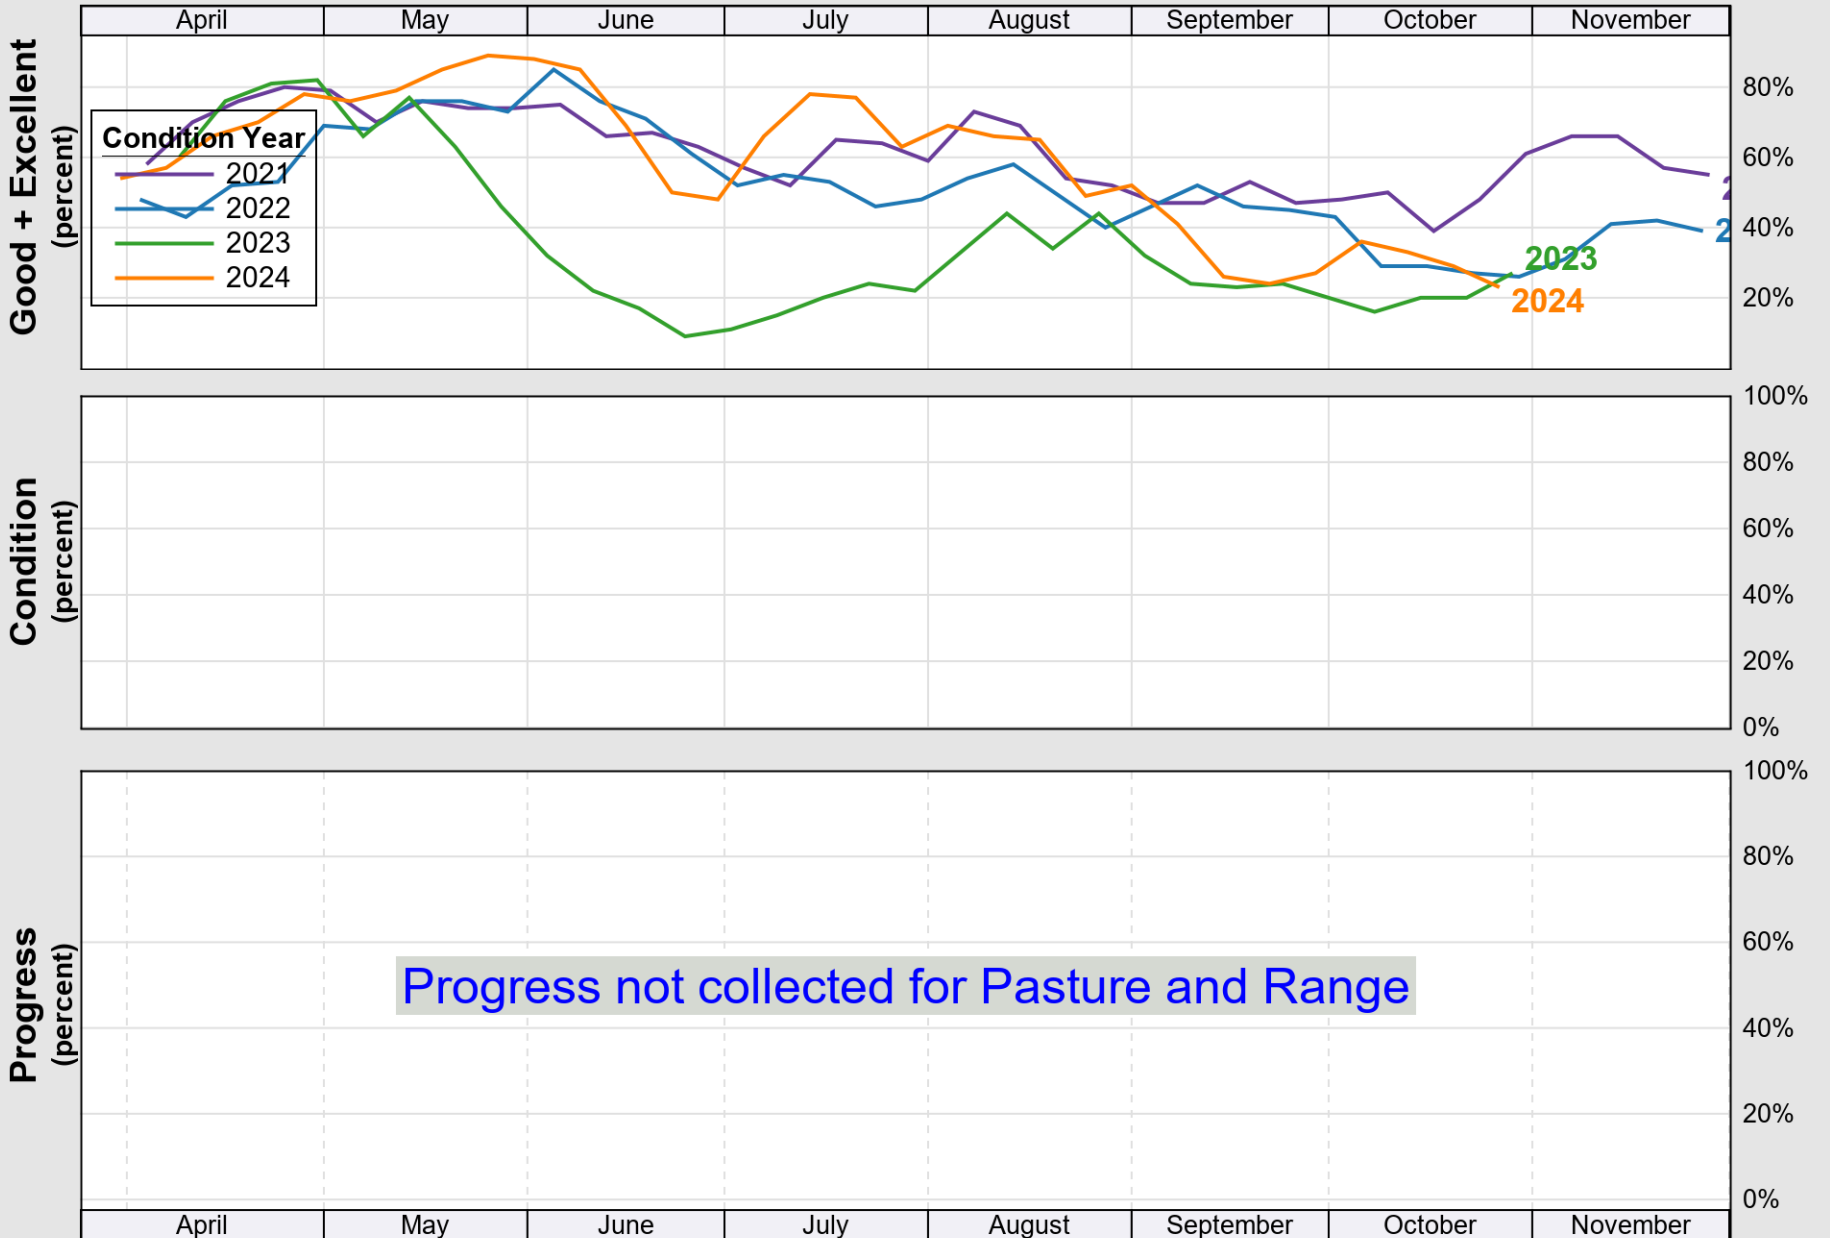

USDA

Crop Progress and Condition: Corn in Illinois , 2025

NASS

Source: National Agricultural Statistics Service (NASS), Crop Progress Report

USDA

Crop Progress and Condition: Pasture and Range in Illinois , 2025

NASS

Source: National Agricultural Statistics Service (NASS), Crop Progress Report

USDA

Crop Progress and Condition: Soybeans in Illinois , 2025

NASS

Progress Year(s) — 2025 2024 - - - - - 2020 - 2024

Source: National Agricultural Statistics Service (NASS), Crop Progress Report

USDA

Crop Progress and Condition: Winter Wheat in Illinois , 2025

NASS

Progress Year(s) ——— 2025 ····· 2024 2020 - 2024

Source: National Agricultural Statistics Service (NASS), Crop Progress Report