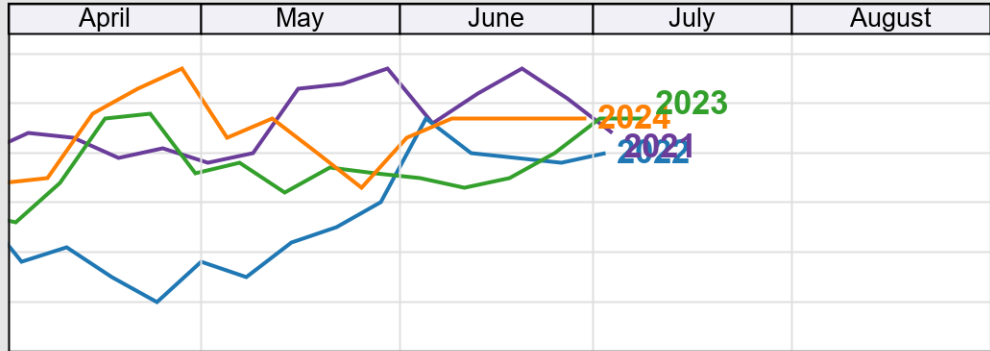

NASS

Source: National Agricultural Statistics Service (NASS), Crop Progress Report

USDA

Crop Progress and Condition: Soybeans in Illinois , 2025

NASS

Progress Year(s) — 2025 2024 - - - - - 2020 - 2024

Source: National Agricultural Statistics Service (NASS), Crop Progress Report

USDA

Crop Progress and Condition: Winter Wheat in Illinois , 2025

NASS

Progress Year(s) ——— 2025 ····· 2024 2020 - 2024

Source: National Agricultural Statistics Service (NASS), Crop Progress Report