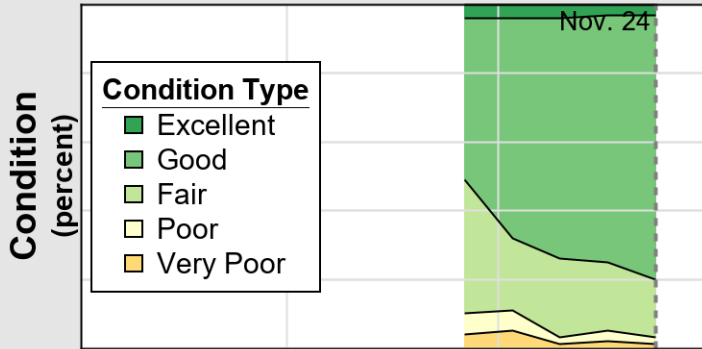

NASS

Source: National Agricultural Statistics Service (NASS), Crop Progress Report

USDA

Crop Progress and Condition: Soybeans in Illinois , 2025

NASS

Progress Year(s) — 2025 2024 - - - - - 2020 - 2024

Source: National Agricultural Statistics Service (NASS), Crop Progress Report

USDA

Crop Progress and Condition: Winter Wheat in Illinois , 2025

NASS

Progress Year(s) ——— 2025 ····· 2024 2020 - 2024

Source: National Agricultural Statistics Service (NASS), Crop Progress Report