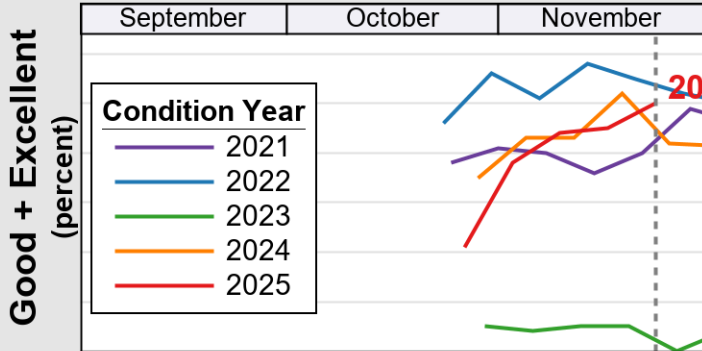

NASS

Source: National Agricultural Statistics Service (NASS), Crop Progress Report

USDA

Crop Progress and Condition: Soybeans in Illinois , 2025

NASS

Progress Year(s) — 2025 2024 - - - - - 2020 - 2024

Source: National Agricultural Statistics Service (NASS), Crop Progress Report

USDA

Crop Progress and Condition: Winter Wheat in Illinois , 2025

NASS

Progress Year(s) ——— 2025 ····· 2024 2020 - 2024

Source: National Agricultural Statistics Service (NASS), Crop Progress Report