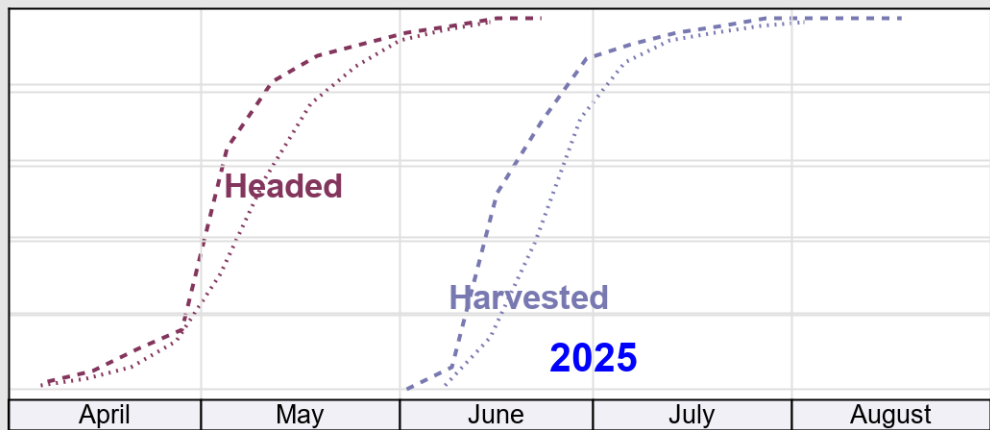

NASS

Source: National Agricultural Statistics Service (NASS), Crop Progress Report

USDA

Crop Progress and Condition: Soybeans in Illinois , 2025

NASS

Progress Year(s) — 2025 2024 - - - - - 2020 - 2024

Source: National Agricultural Statistics Service (NASS), Crop Progress Report

USDA

Crop Progress and Condition: Winter Wheat in Illinois , 2025

NASS

Progress Year(s) ——— 2025 ····· 2024 2020 - 2024

Source: National Agricultural Statistics Service (NASS), Crop Progress Report