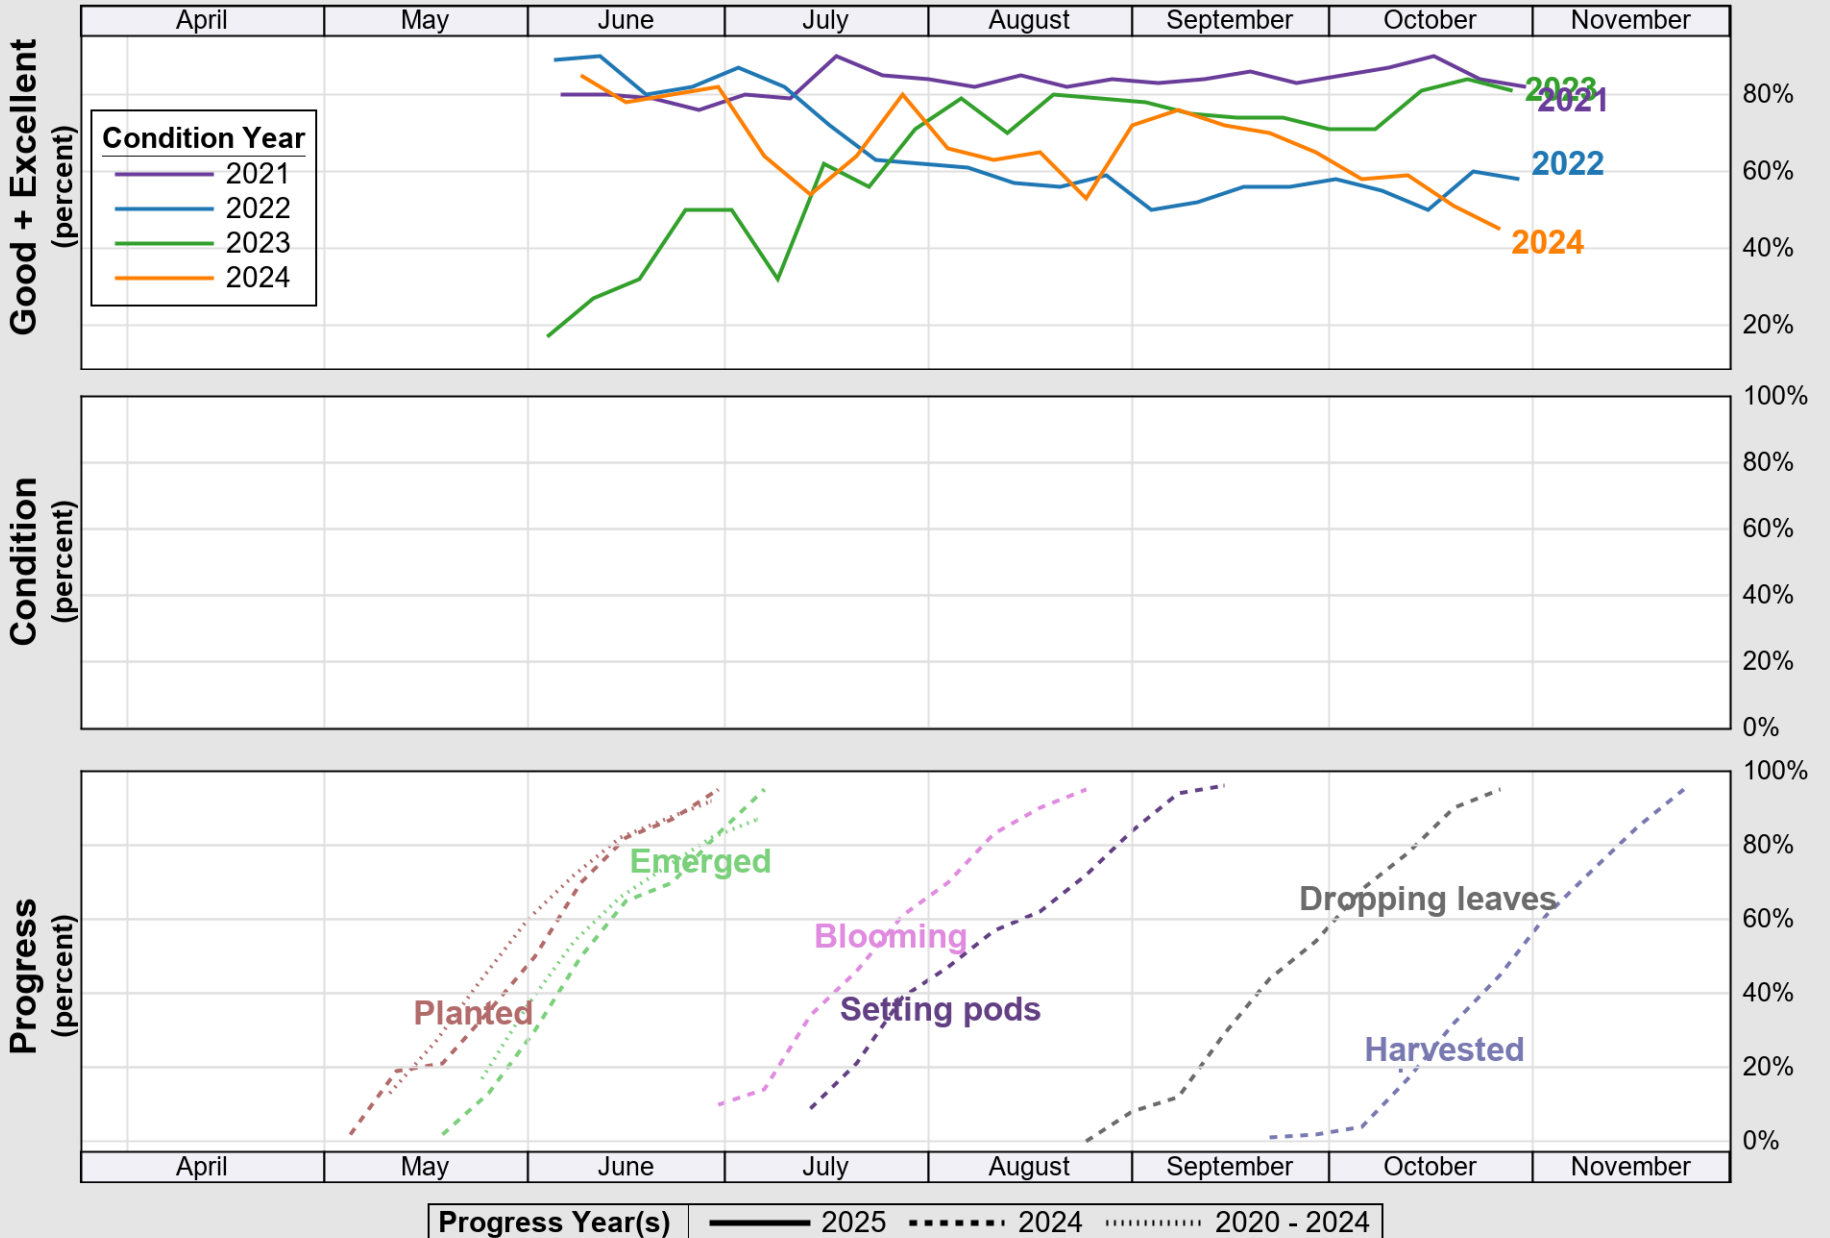

NASS

Source: National Agricultural Statistics Service (NASS), Crop Progress Report

Source: National Agricultural Statistics Service (NASS), Crop Progress Report

USDA

Crop Progress and Condition: Soybeans in Pennsylvania , 2025

NASS

Source: National Agricultural Statistics Service (NASS), Crop Progress Report