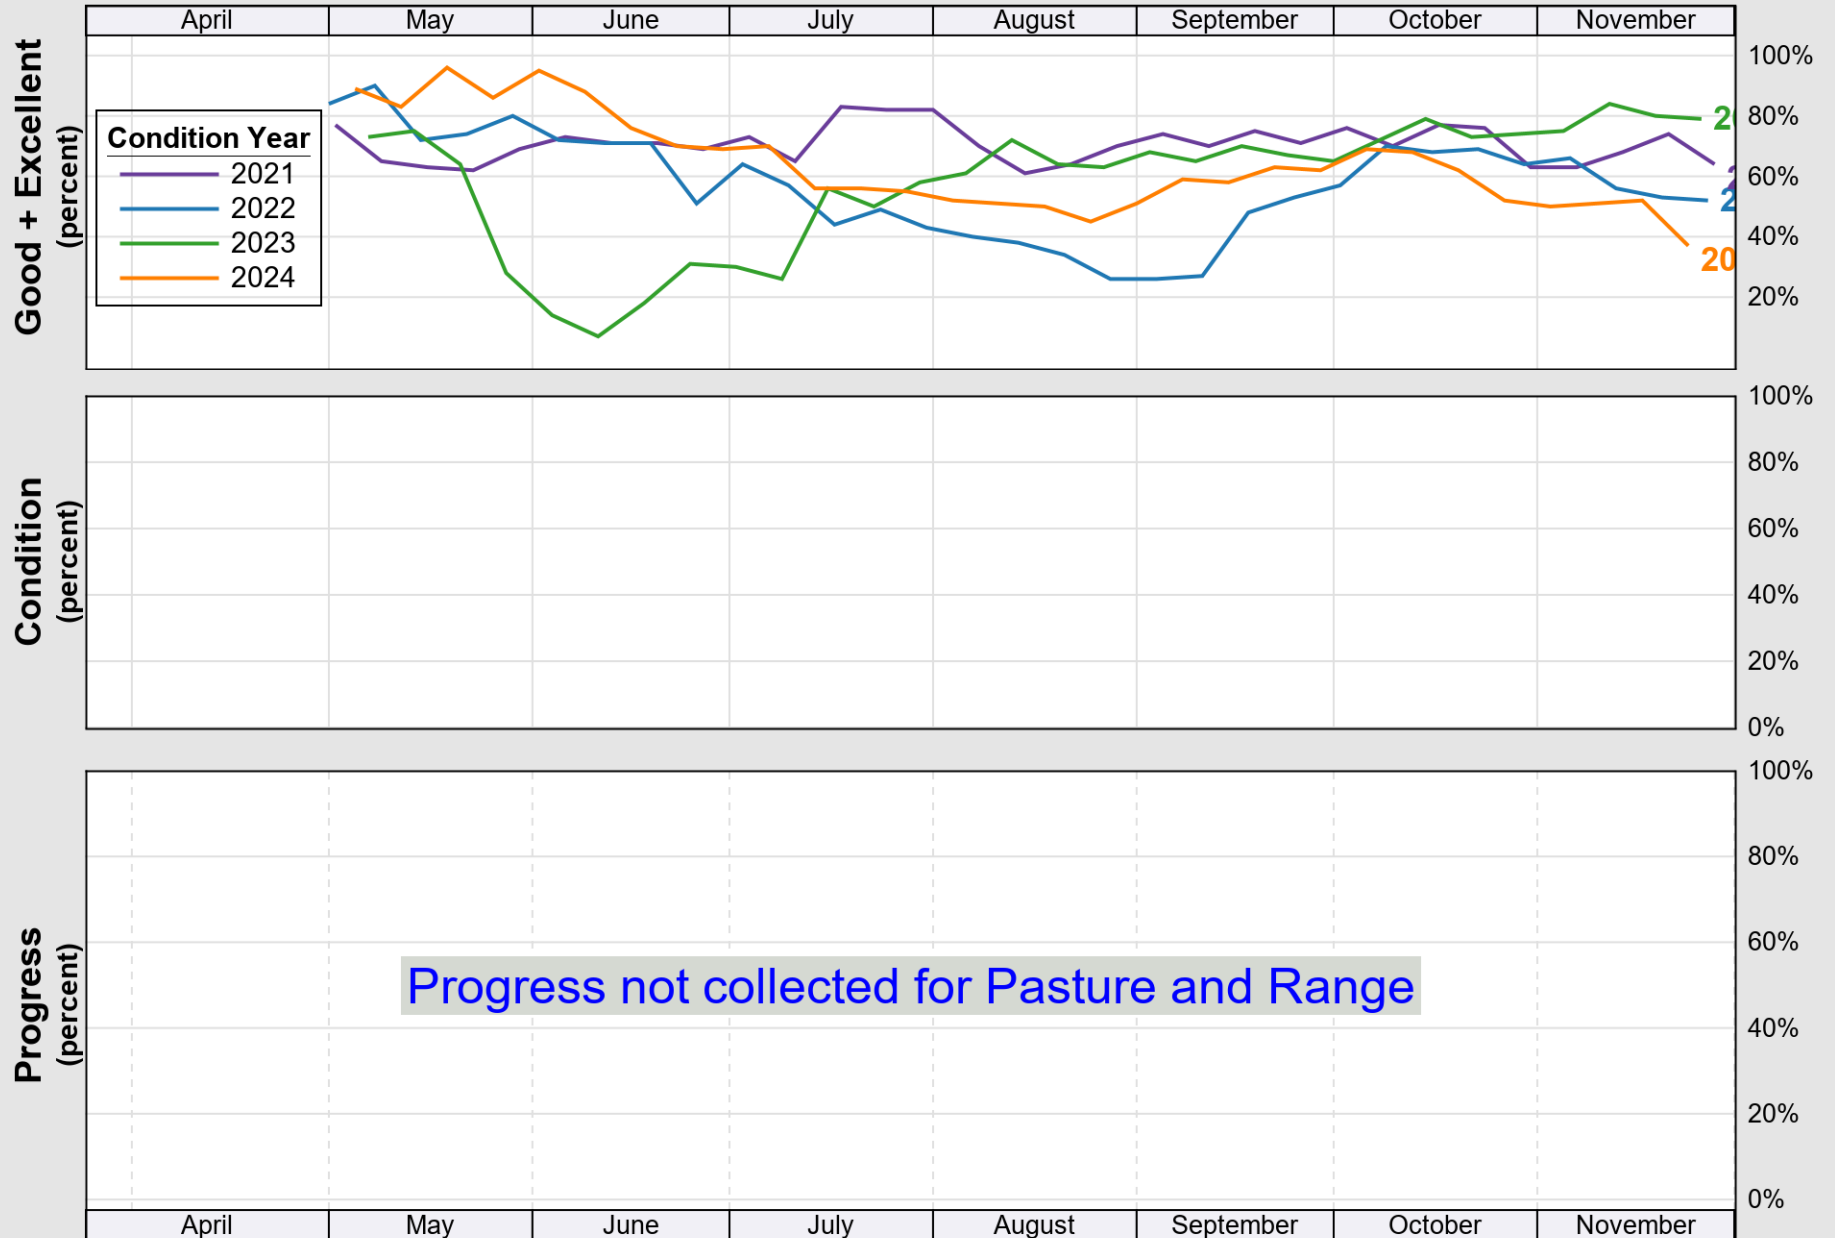

USDA

Crop Progress and Condition: Corn in Pennsylvania , 2025

NASS

Source: National Agricultural Statistics Service (NASS), Crop Progress Report

USDA

Crop Progress and Condition: Oats in Pennsylvania , 2025

NASS

Source: National Agricultural Statistics Service (NASS), Crop Progress Report

Source: National Agricultural Statistics Service (NASS), Crop Progress Report

USDA

Crop Progress and Condition: Soybeans in Pennsylvania , 2025