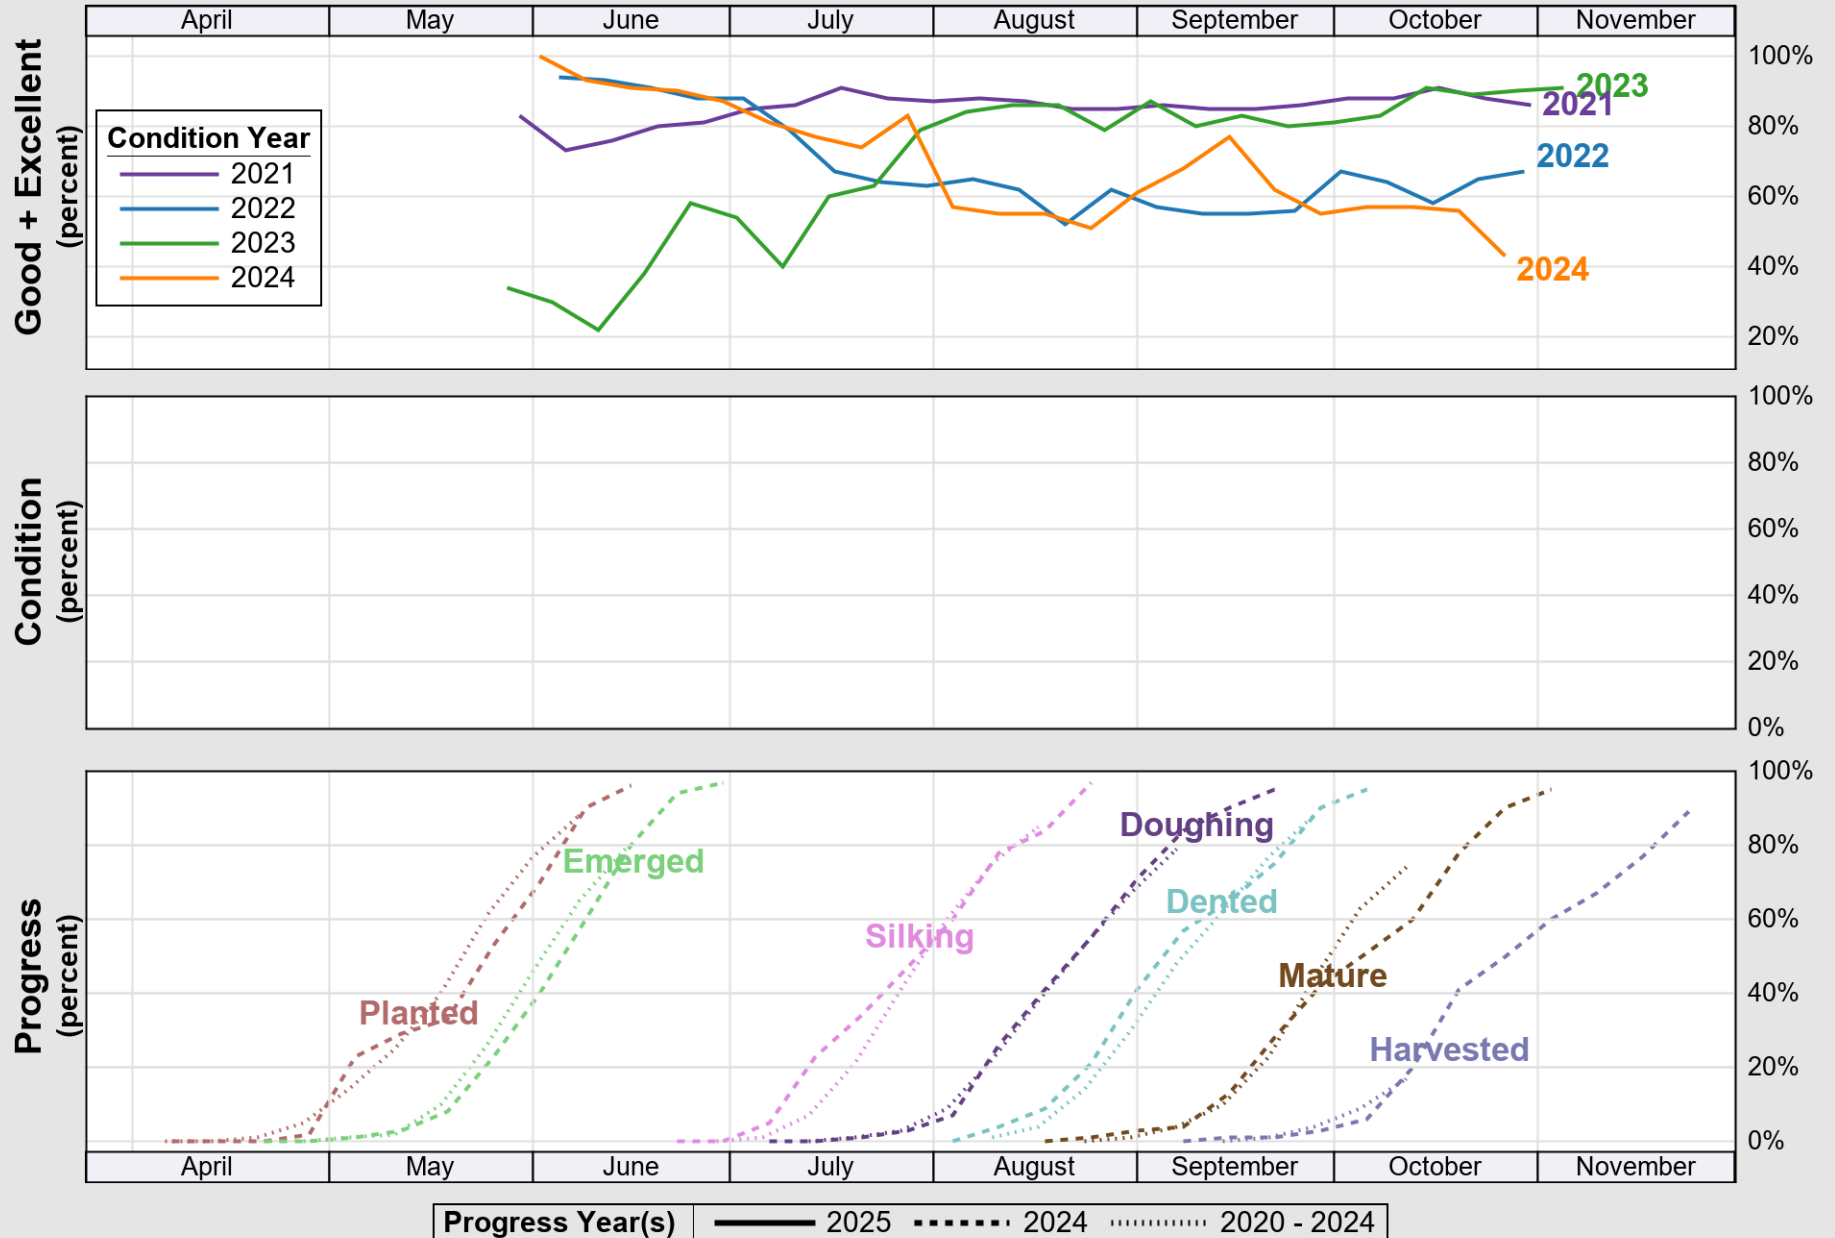

USDA

Crop Progress and Condition: Corn in Pennsylvania , 2025

NASS

Source: National Agricultural Statistics Service (NASS), Crop Progress Report

USDA

Crop Progress and Condition: Oats in Pennsylvania , 2025

NASS

Source: National Agricultural Statistics Service (NASS), Crop Progress Report

Source: National Agricultural Statistics Service (NASS), Crop Progress Report

USDA

Crop Progress and Condition: Soybeans in Pennsylvania , 2025

NASS

Source: National Agricultural Statistics Service (NASS), Crop Progress Report