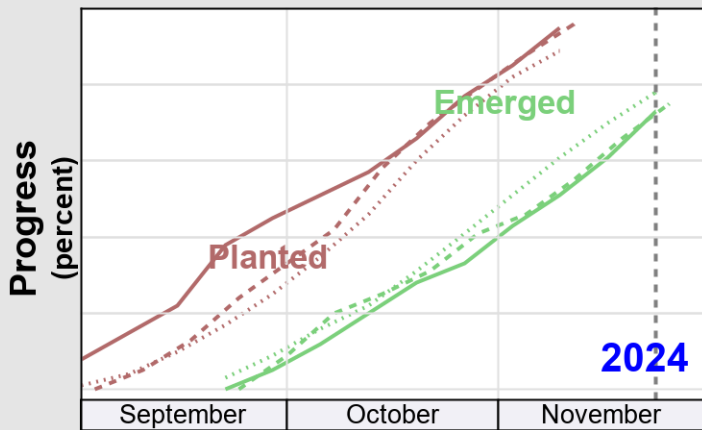

USDA

Crop Progress and Condition: Soybeans in West Virginia , 2025

NASS

Source: National Agricultural Statistics Service (NASS), Crop Progress Report

USDA

Crop Progress and Condition: Winter Wheat in West Virginia , 2025

NASS

Progress Year(s) — 2025 ····· 2024 ········· 2020 - 2024

Source: National Agricultural Statistics Service (NASS), Crop Progress Report