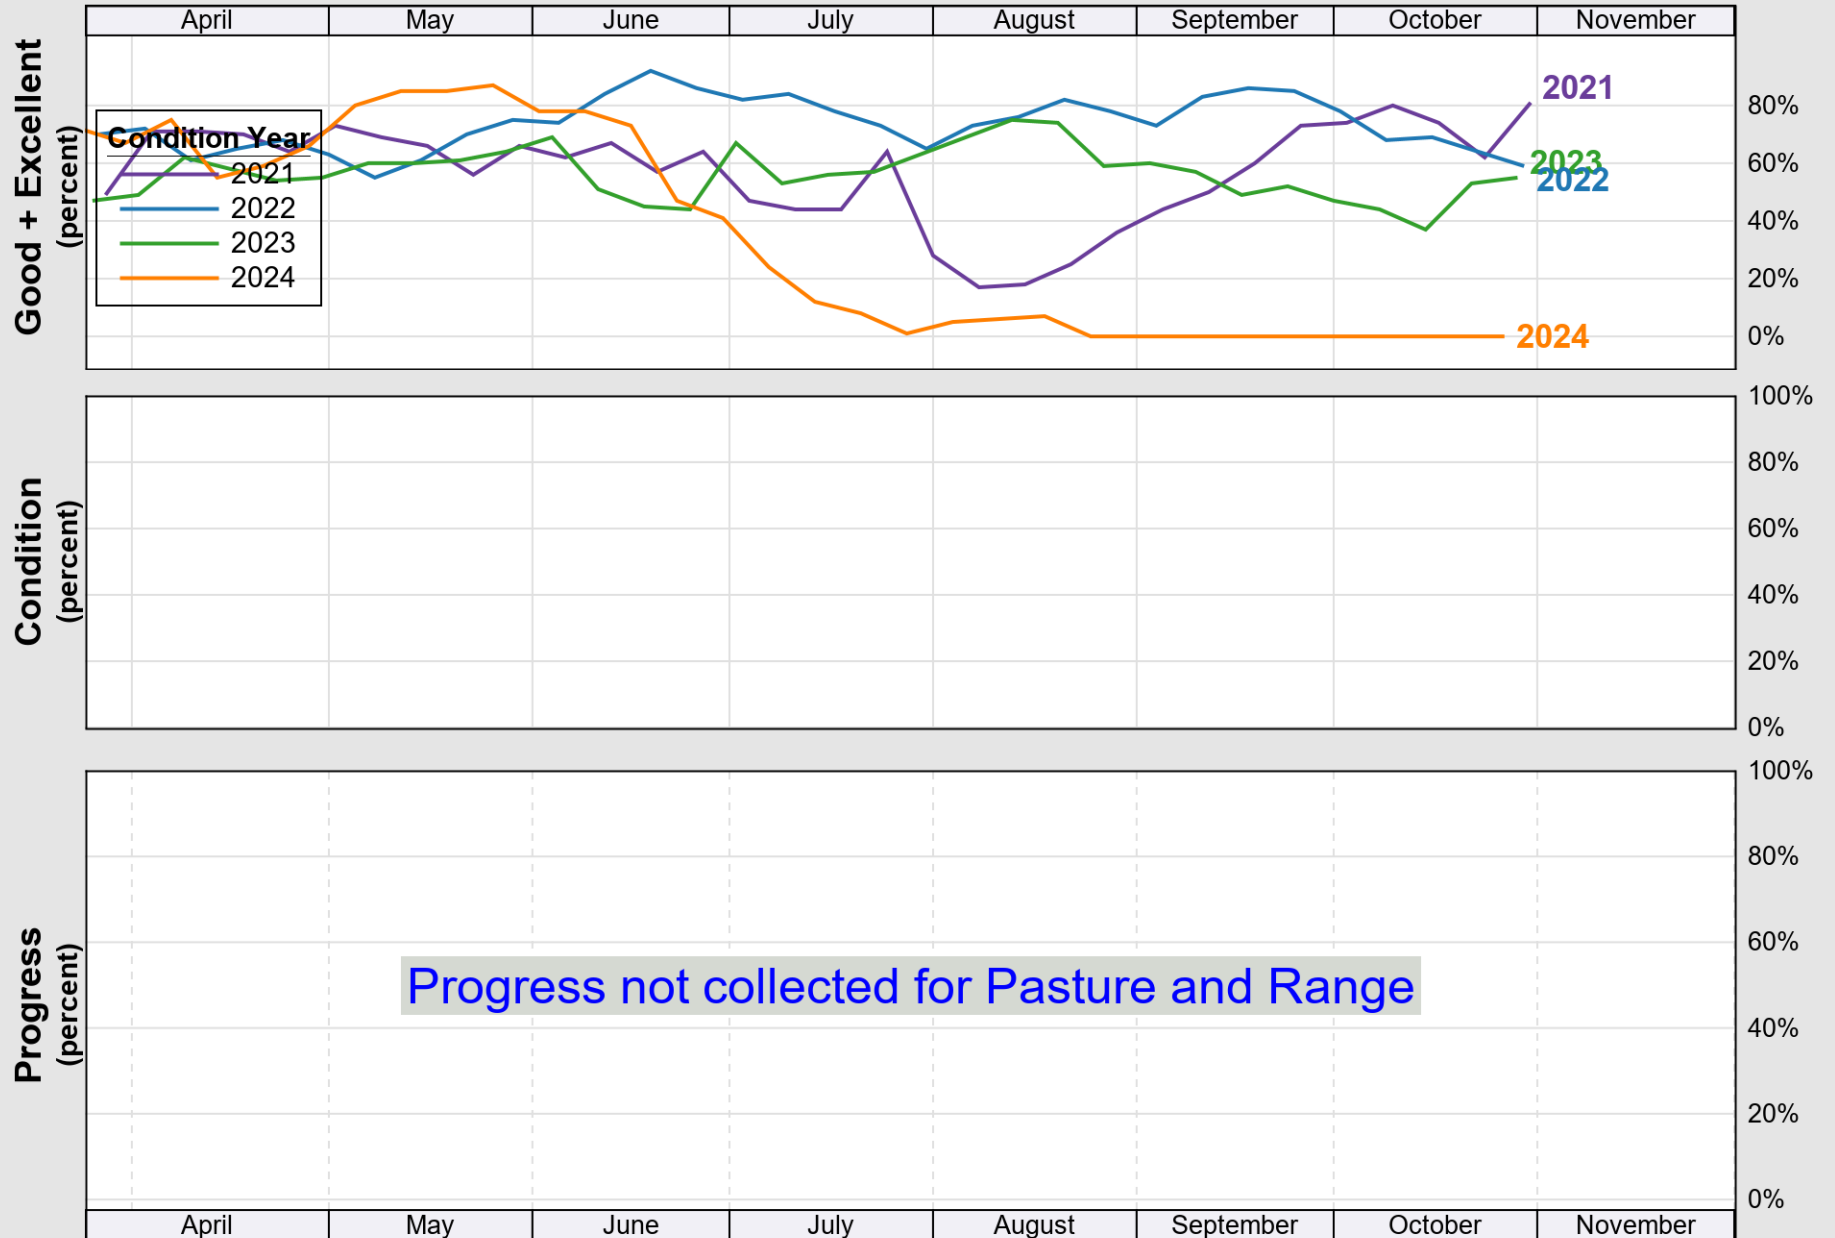

USDA

Crop Progress and Condition: Corn in West Virginia , 2025

NASS

Source: National Agricultural Statistics Service (NASS), Crop Progress Report

Source: National Agricultural Statistics Service (NASS), Crop Progress Report

USDA

Crop Progress and Condition: Soybeans in West Virginia , 2025

NASS

Source: National Agricultural Statistics Service (NASS), Crop Progress Report

USDA

Crop Progress and Condition: Winter Wheat in West Virginia , 2025

NASS

Progress Year(s) — 2025 ····· 2024 ········· 2020 - 2024

Source: National Agricultural Statistics Service (NASS), Crop Progress Report