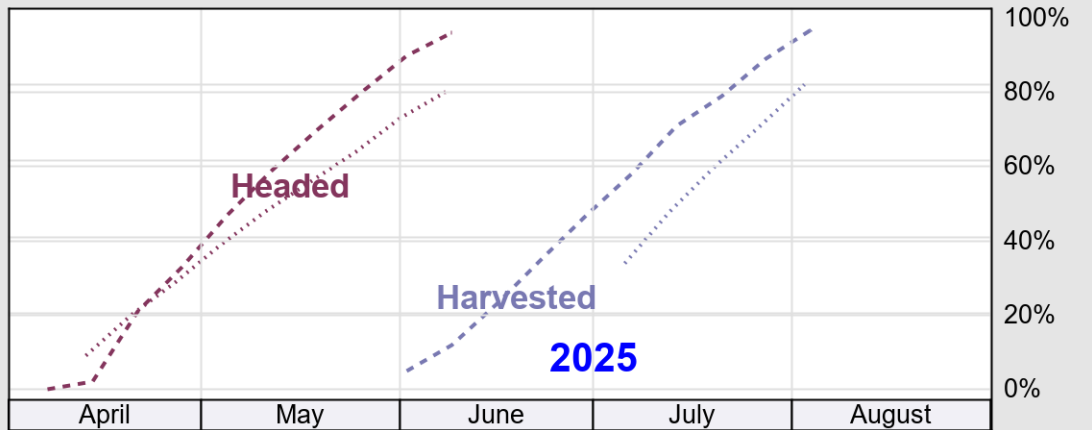

USDA

Crop Progress and Condition: Soybeans in West Virginia , 2025

NASS

Source: National Agricultural Statistics Service (NASS), Crop Progress Report

USDA

Crop Progress and Condition: Winter Wheat in West Virginia , 2025

NASS

Progress Year(s) — 2025 ····· 2024 ········· 2020 - 2024

Source: National Agricultural Statistics Service (NASS), Crop Progress Report