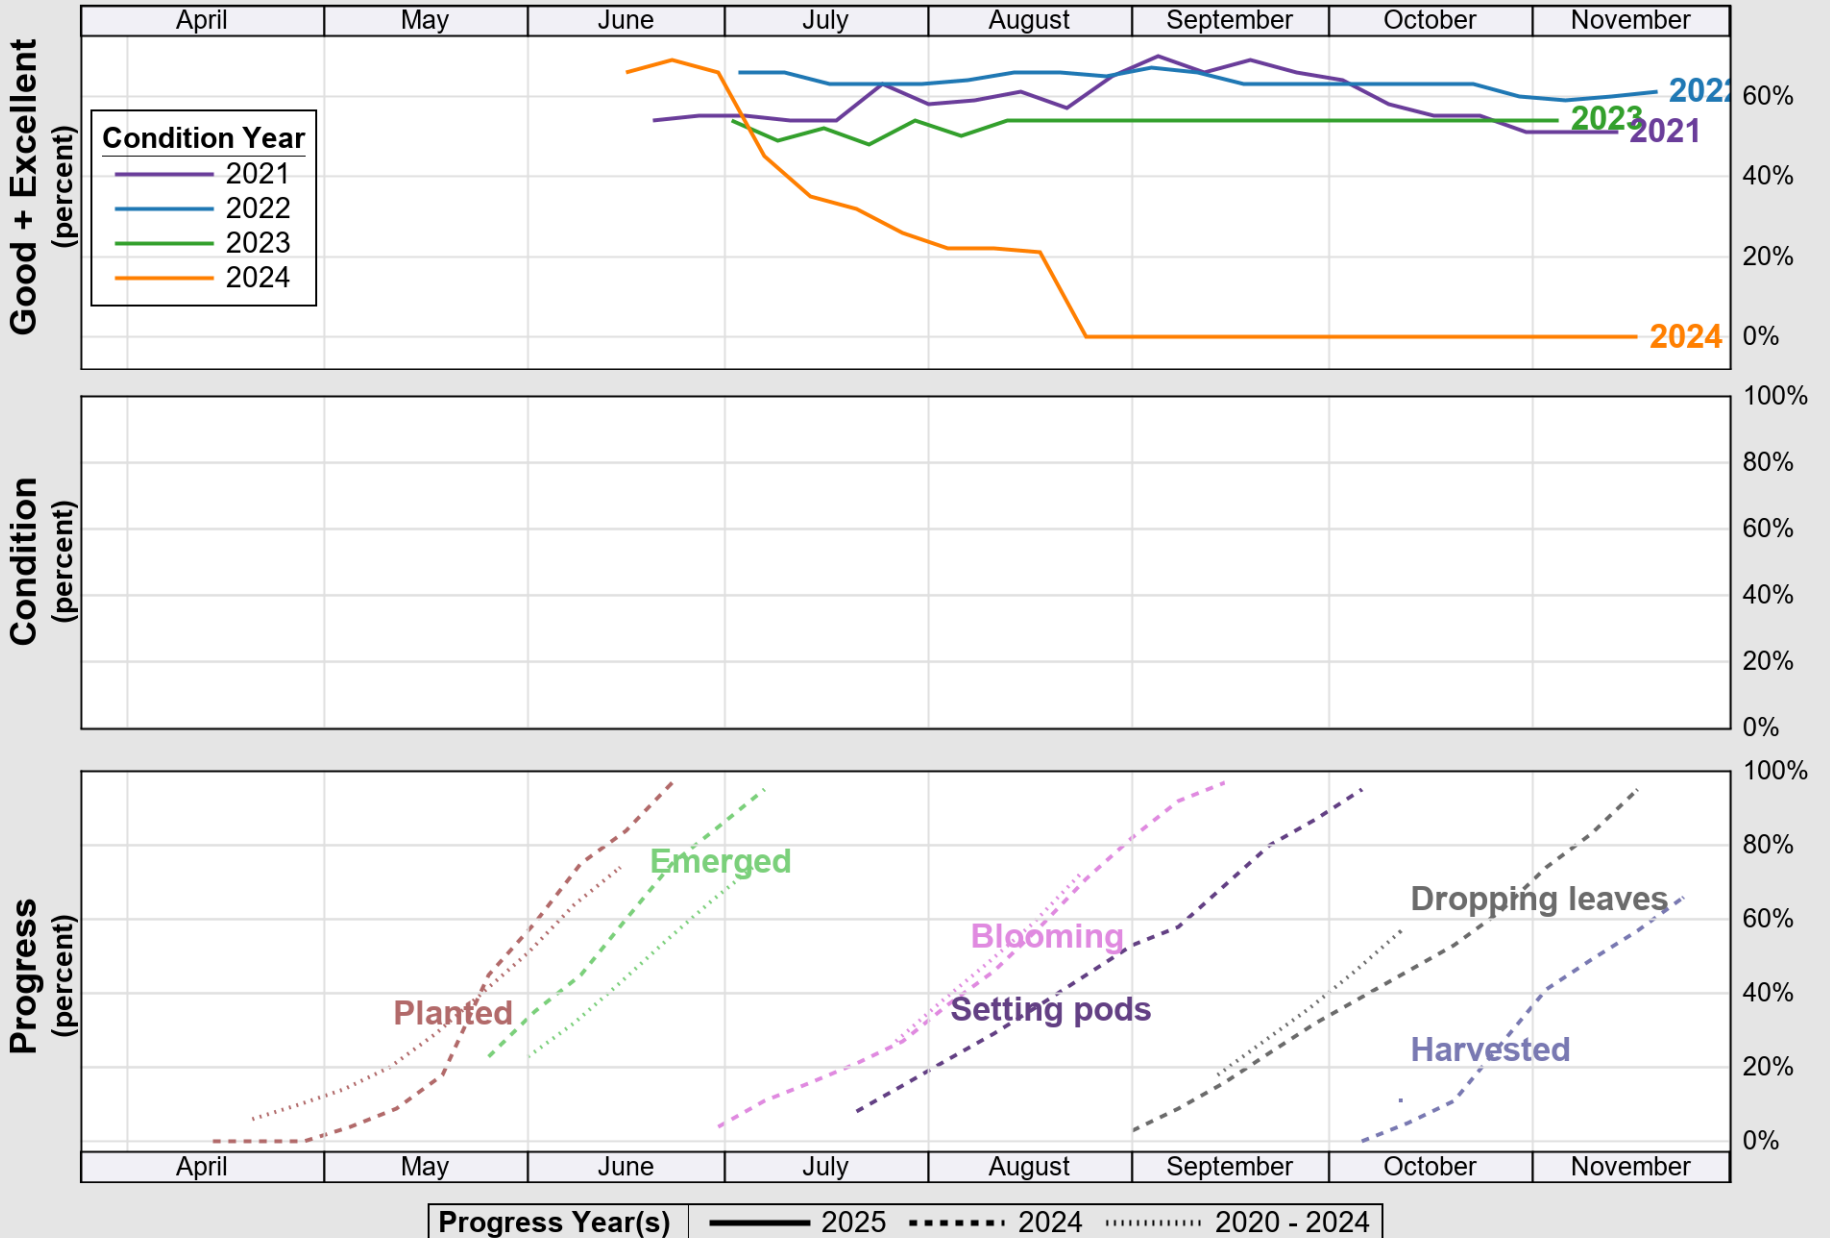

USDA

Crop Progress and Condition: Corn in West Virginia , 2025

NASS

Source: National Agricultural Statistics Service (NASS), Crop Progress Report

Source: National Agricultural Statistics Service (NASS), Crop Progress Report

USDA

Crop Progress and Condition: Soybeans in West Virginia , 2025

NASS

Source: National Agricultural Statistics Service (NASS), Crop Progress Report

USDA

Crop Progress and Condition: Winter Wheat in West Virginia , 2025

NASS

Progress Year(s) — 2025 ····· 2024 ········· 2020 - 2024

Source: National Agricultural Statistics Service (NASS), Crop Progress Report