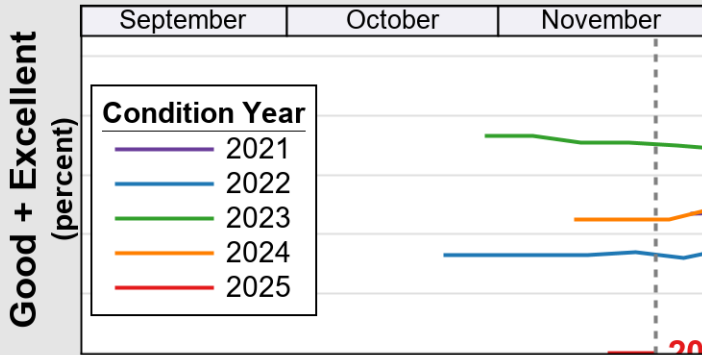

USDA

Crop Progress and Condition: Soybeans in West Virginia , 2025

NASS

Source: National Agricultural Statistics Service (NASS), Crop Progress Report

USDA

Crop Progress and Condition: Winter Wheat in West Virginia , 2025

NASS

Progress Year(s) — 2025 ····· 2024 ········· 2020 - 2024

Source: National Agricultural Statistics Service (NASS), Crop Progress Report