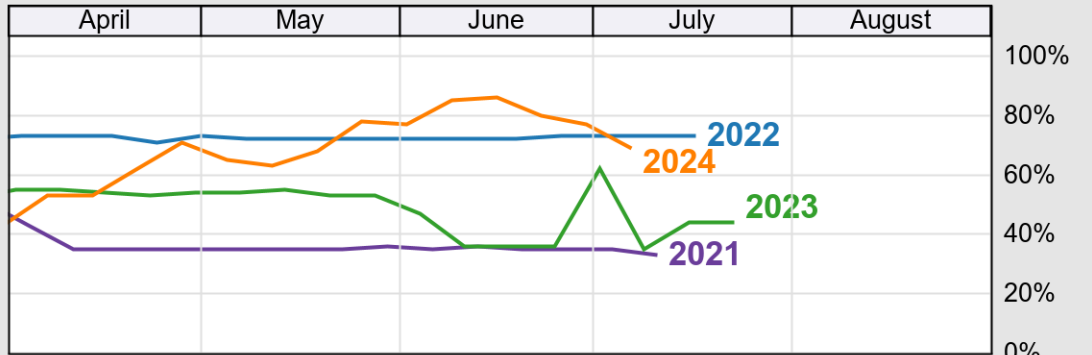

USDA

Crop Progress and Condition: Soybeans in West Virginia , 2025

NASS

Source: National Agricultural Statistics Service (NASS), Crop Progress Report

USDA

Crop Progress and Condition: Winter Wheat in West Virginia , 2025

NASS

Progress Year(s) — 2025 ····· 2024 ········· 2020 - 2024

Source: National Agricultural Statistics Service (NASS), Crop Progress Report