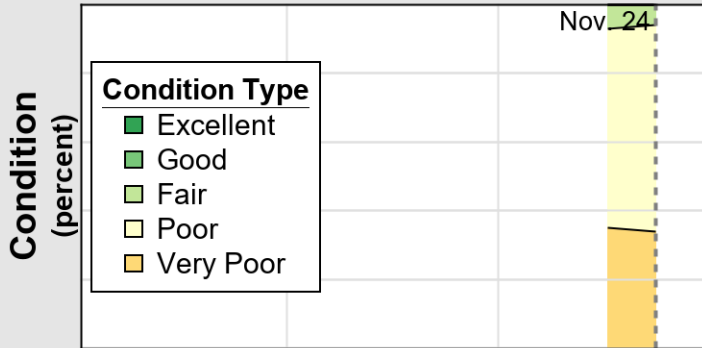

USDA

Crop Progress and Condition: Winter Wheat in West Virginia , 2025

NASS

Progress Year(s) — 2025   ····· 2024   ········· 2020 - 2024

Source: National Agricultural Statistics Service (NASS), Crop Progress Report