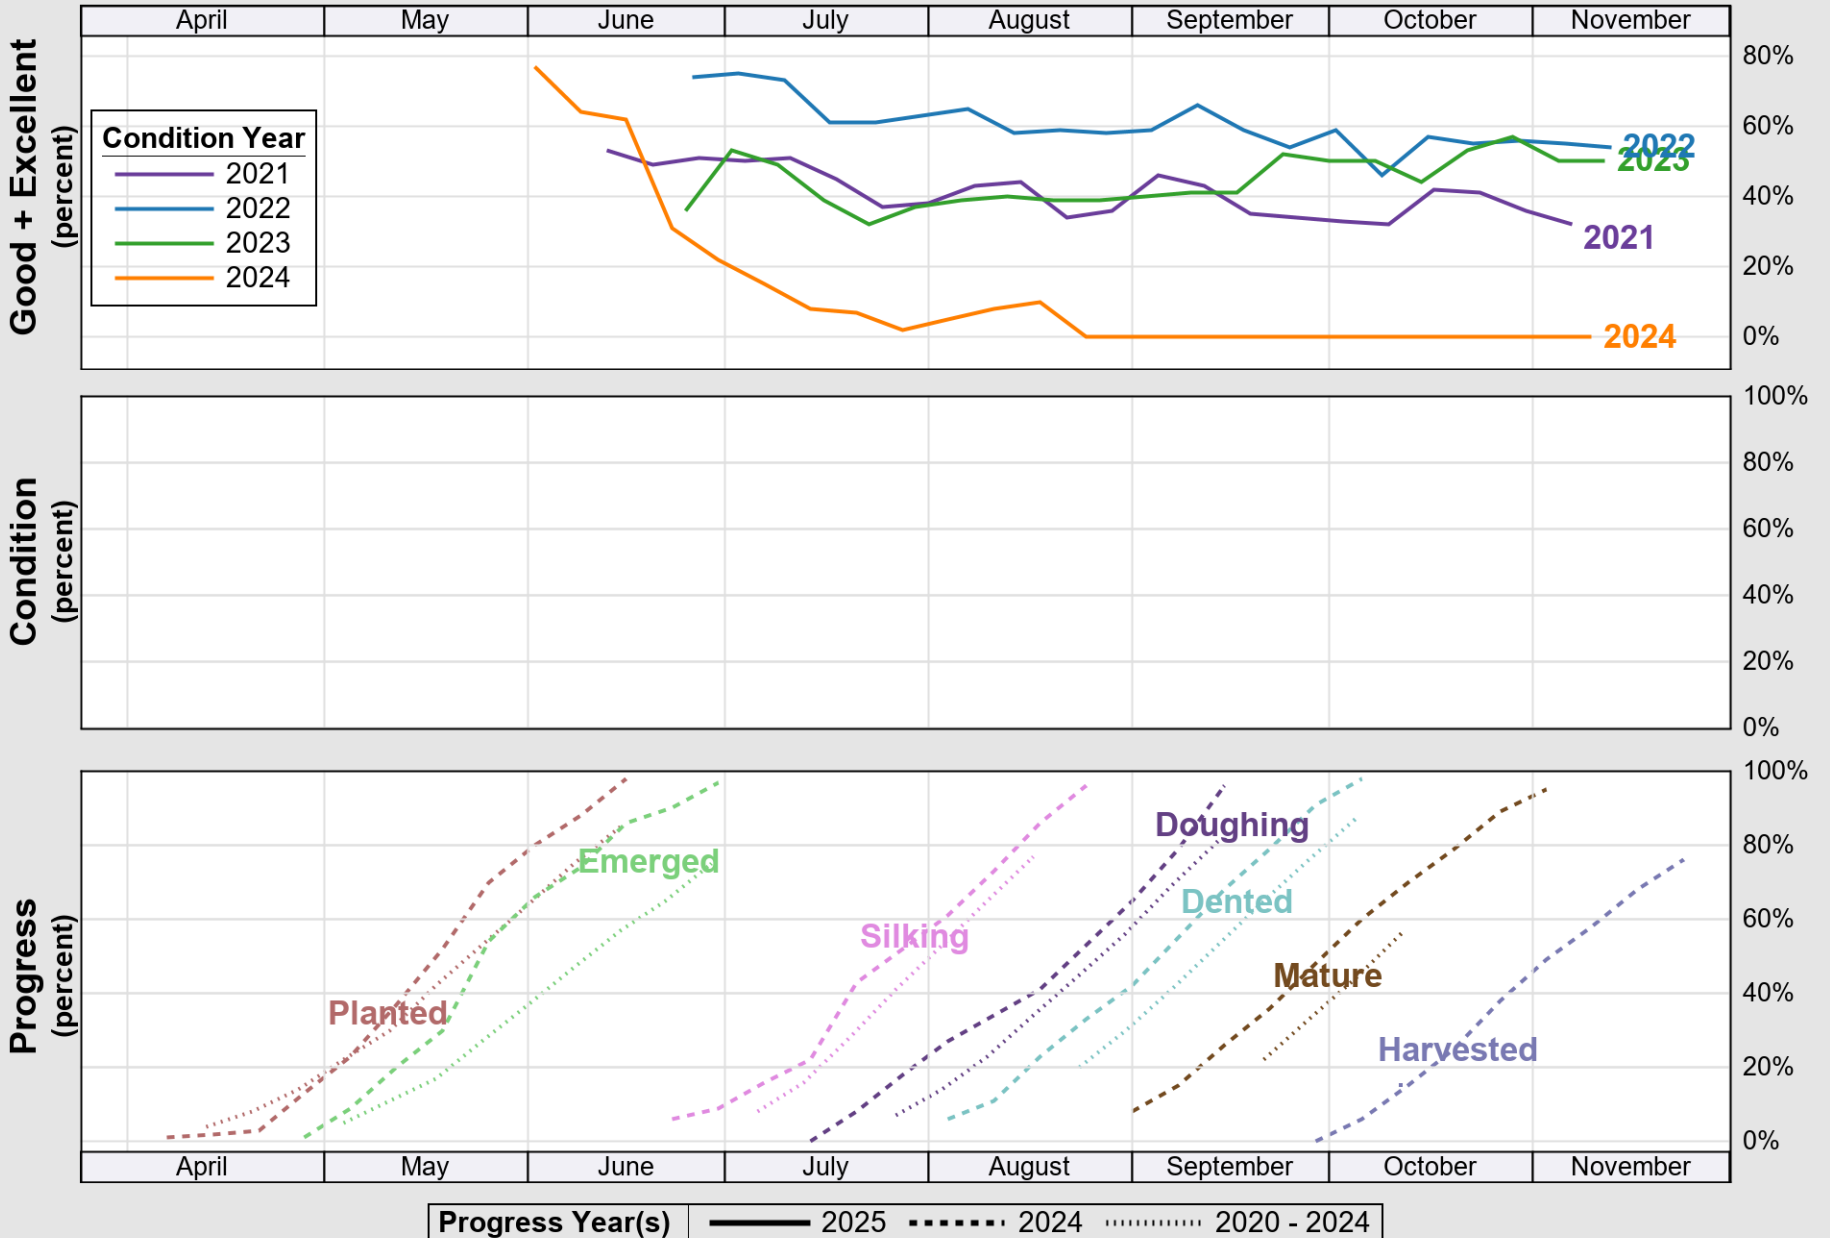

USDA

Crop Progress and Condition: Corn in West Virginia , 2025

NASS

Source: National Agricultural Statistics Service (NASS), Crop Progress Report

Source: National Agricultural Statistics Service (NASS), Crop Progress Report

USDA

Crop Progress and Condition: Soybeans in West Virginia , 2025

NASS

Source: National Agricultural Statistics Service (NASS), Crop Progress Report

USDA

Crop Progress and Condition: Winter Wheat in West Virginia , 2025

NASS

Progress Year(s) — 2025 ····· 2024 ········· 2020 - 2024

Source: National Agricultural Statistics Service (NASS), Crop Progress Report