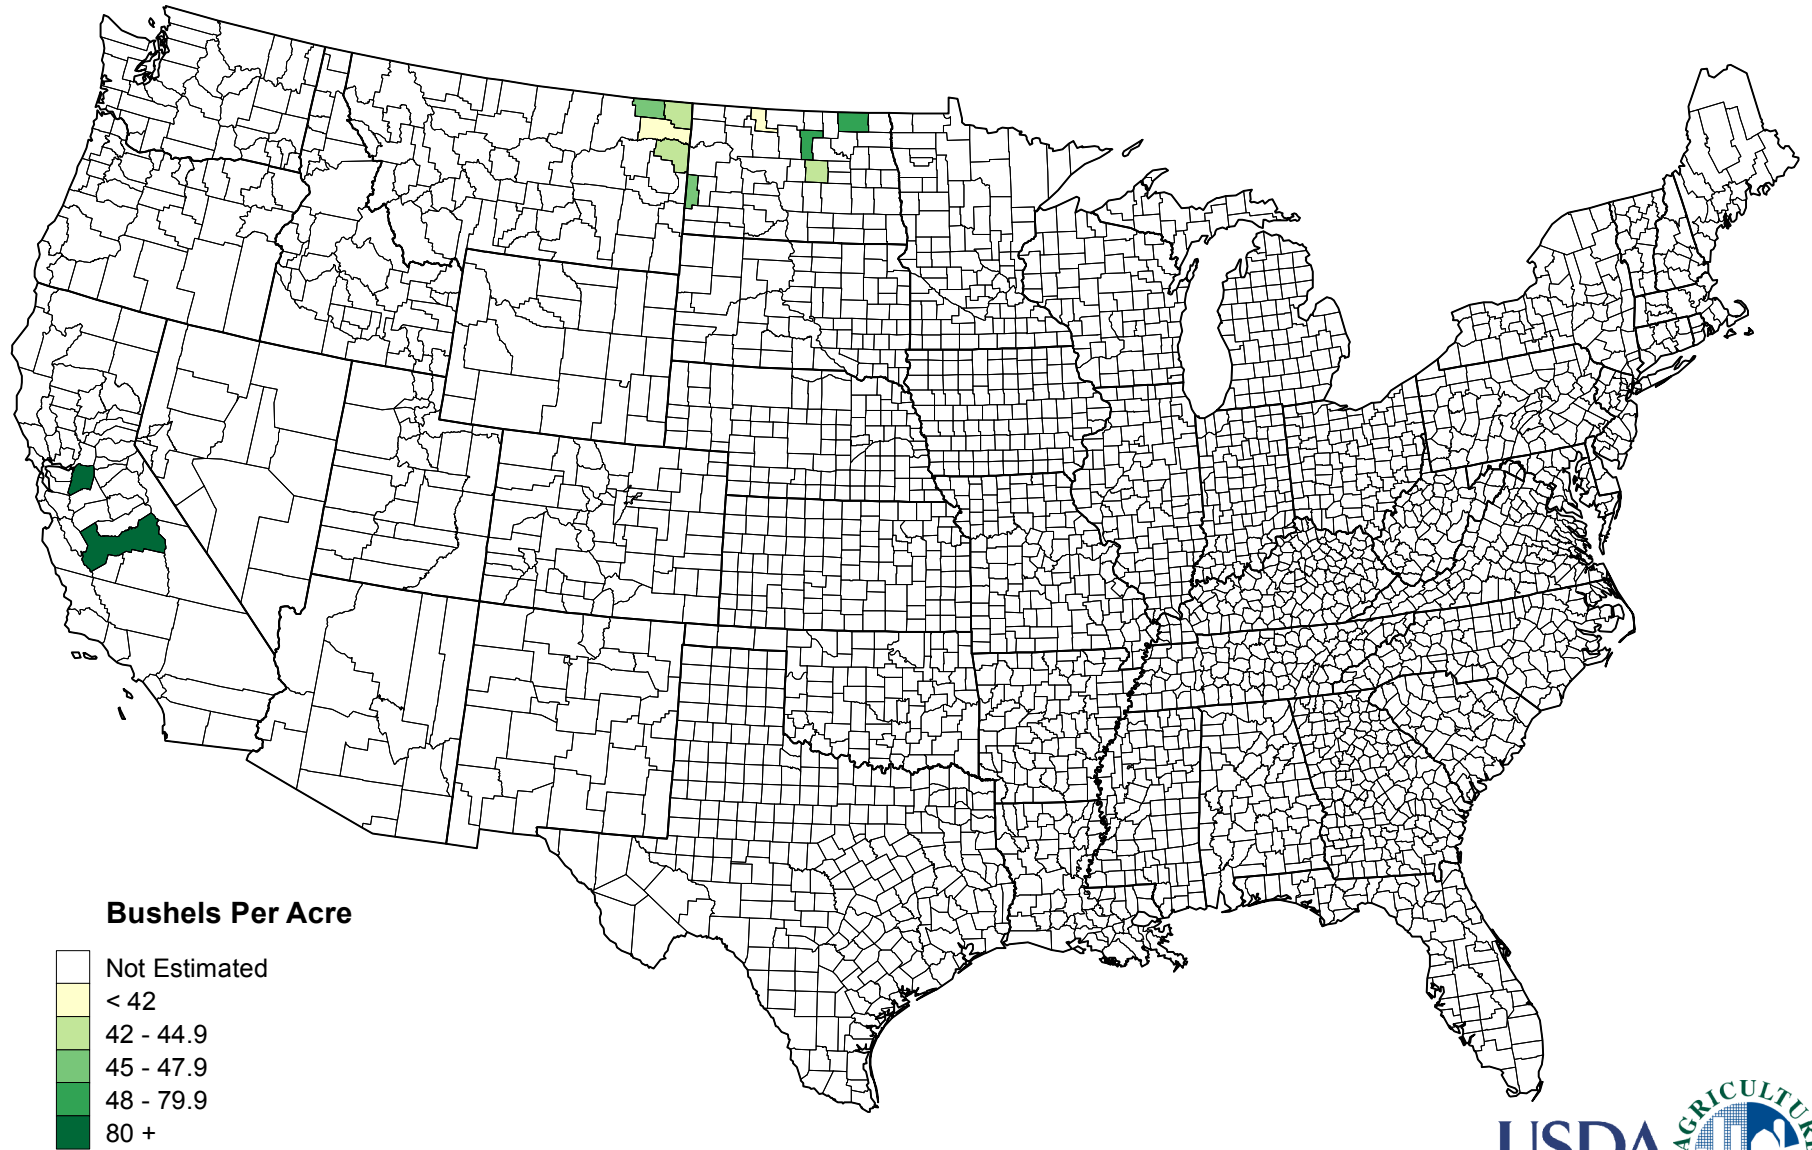

Durum Wheat 2019 Yield Per Harvested Acre by County for Selected States

Bushels Per Acre