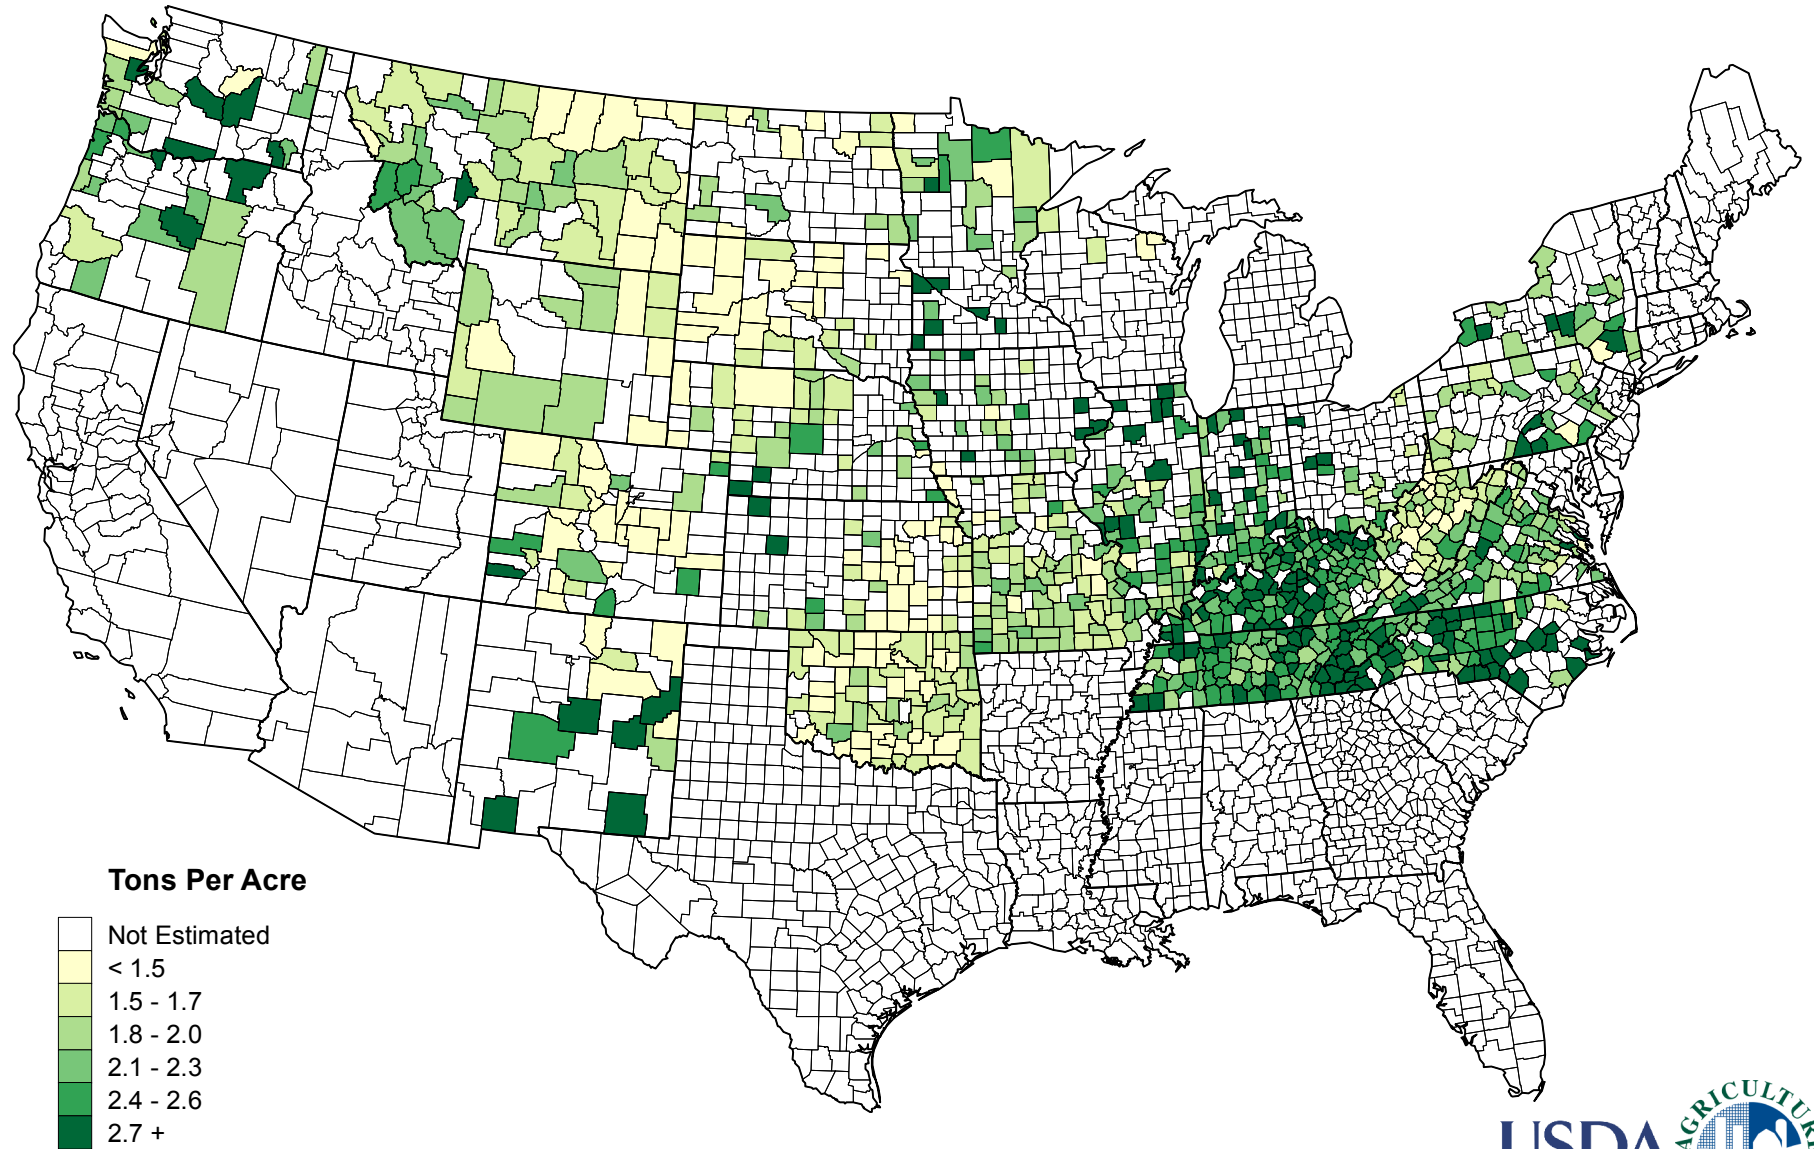

Other Hay (Dry) 2018 Yield Per Harvested Acre by County for Selected States

Tons Per Acre