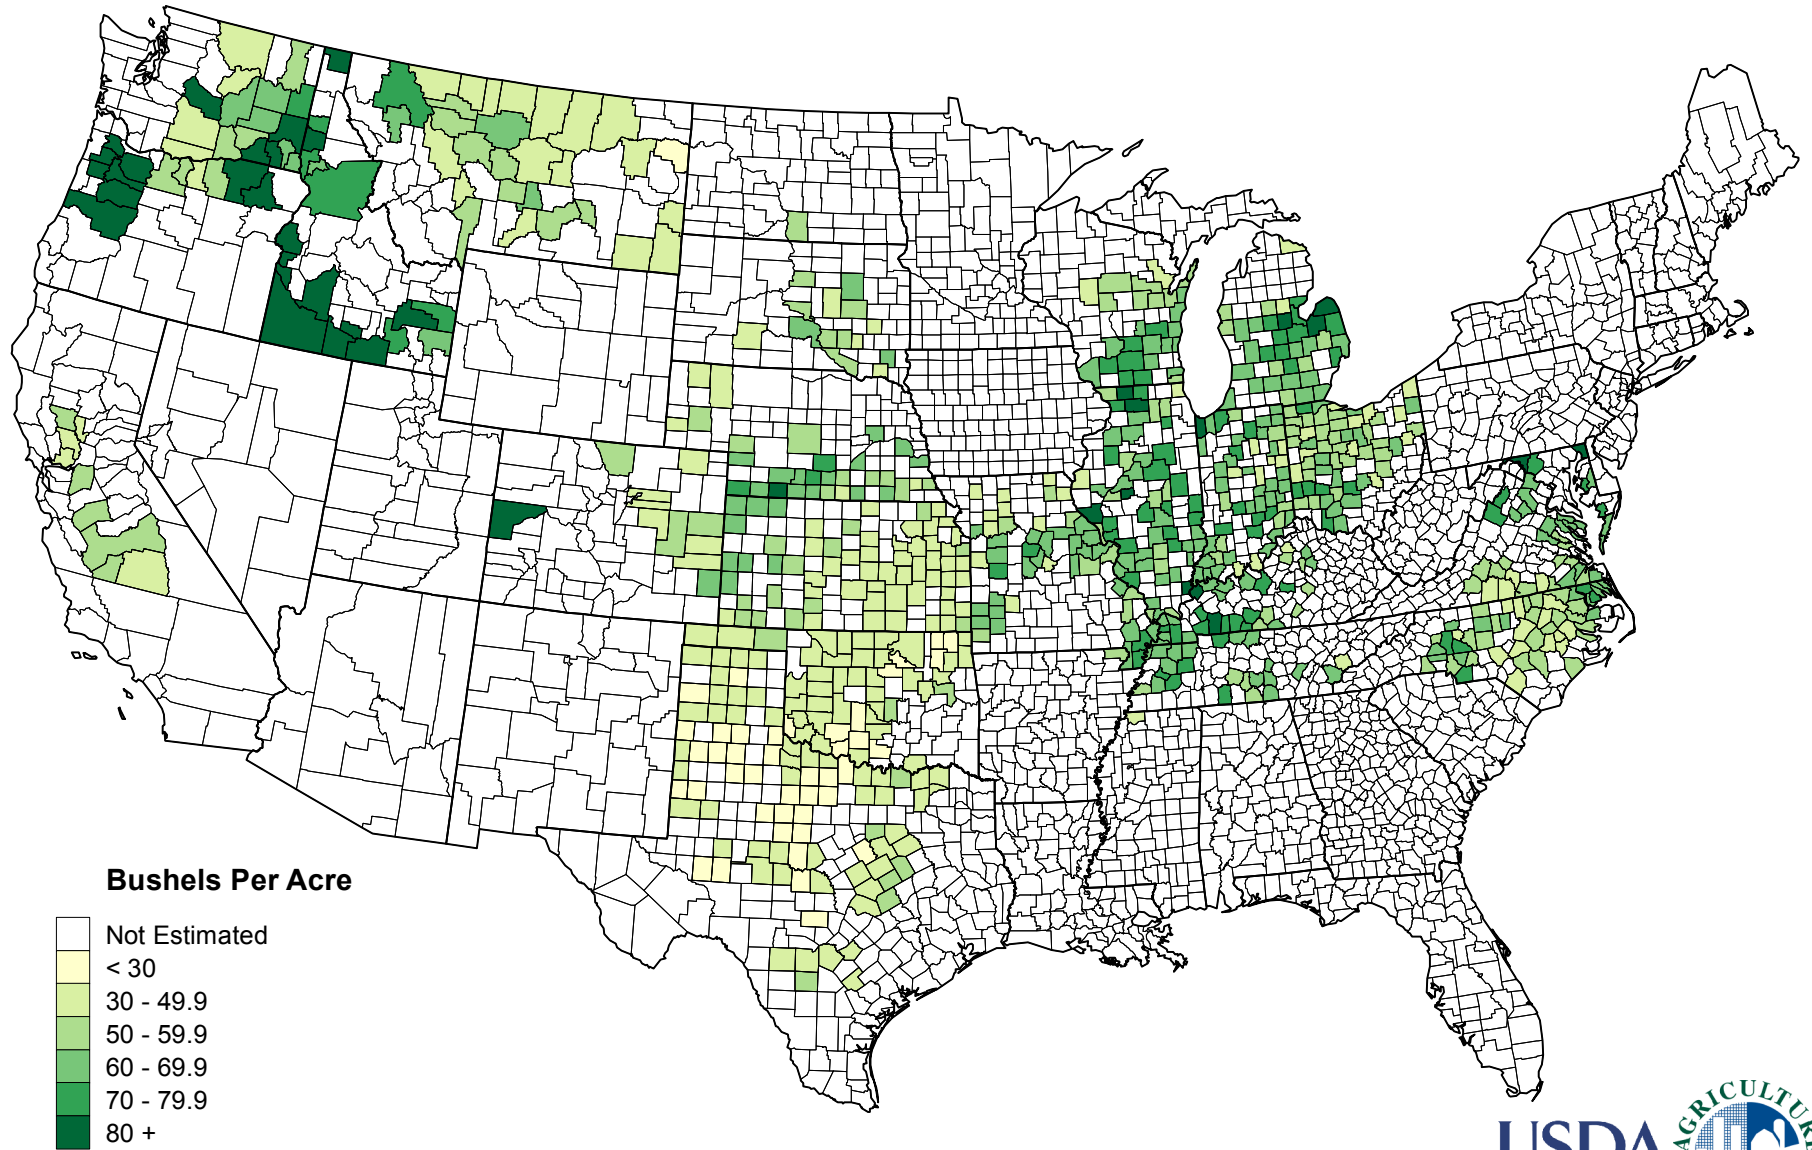

Winter Wheat 2019 Yield Per Harvested Acre by County for Selected States

Bushels Per Acre