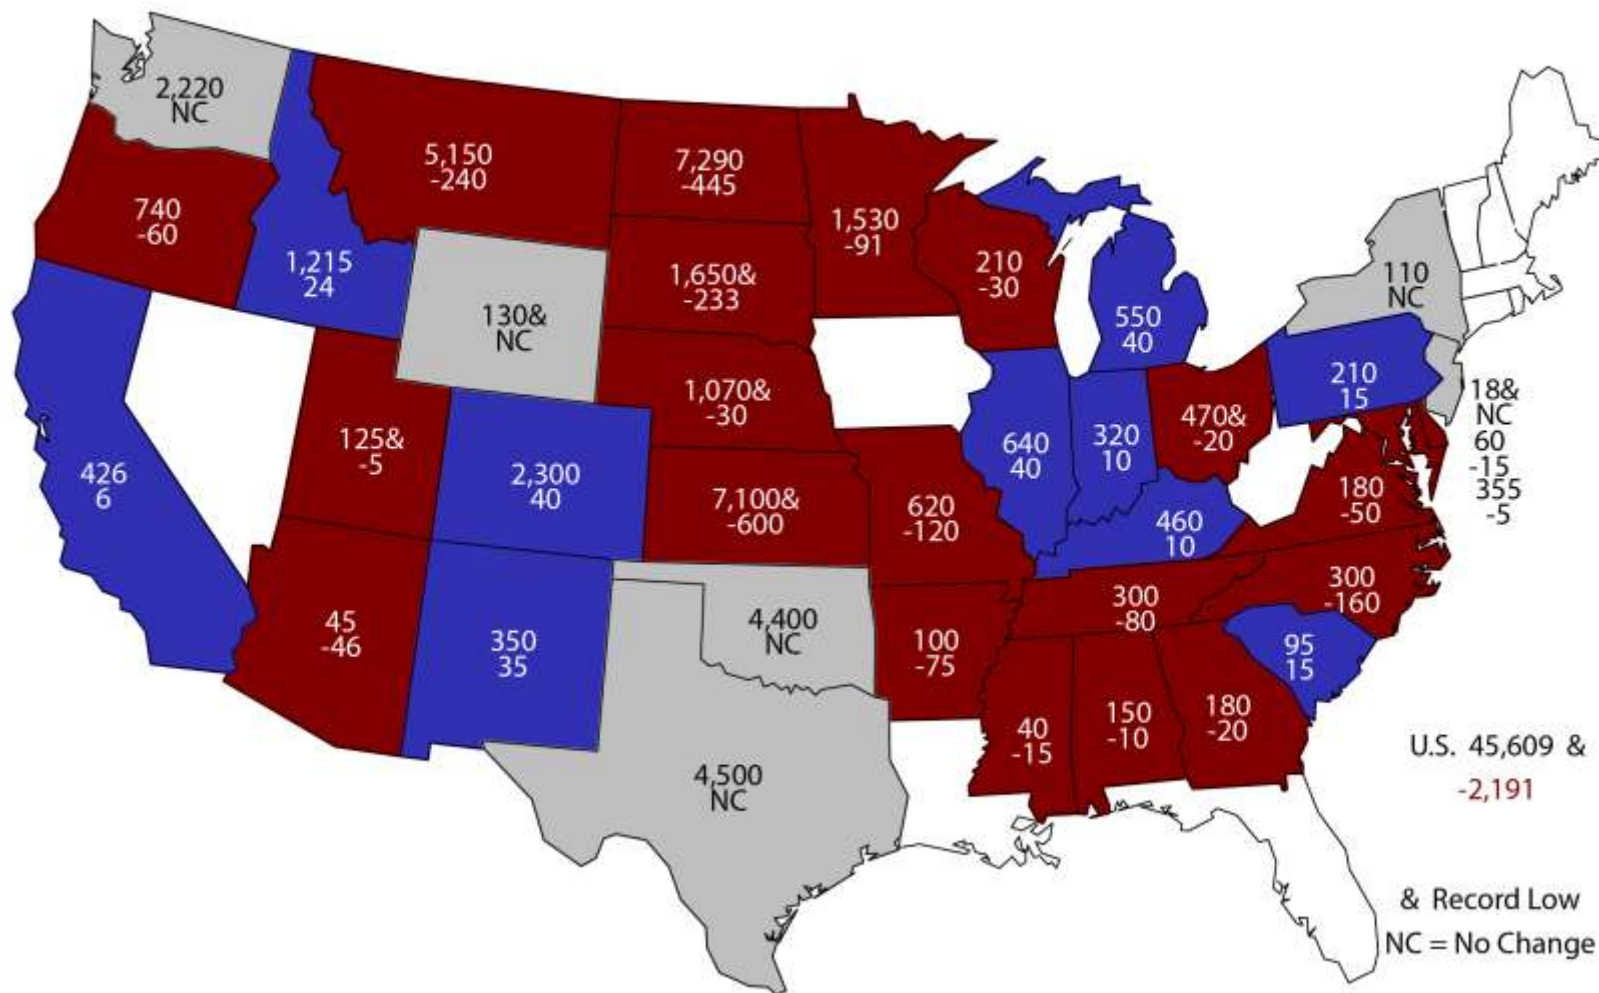

2019 All Wheat Planted Area

(000) Acres and Change From Previous Year

U.S. 45,609 & -2,191
& Record Low
NC = No Change