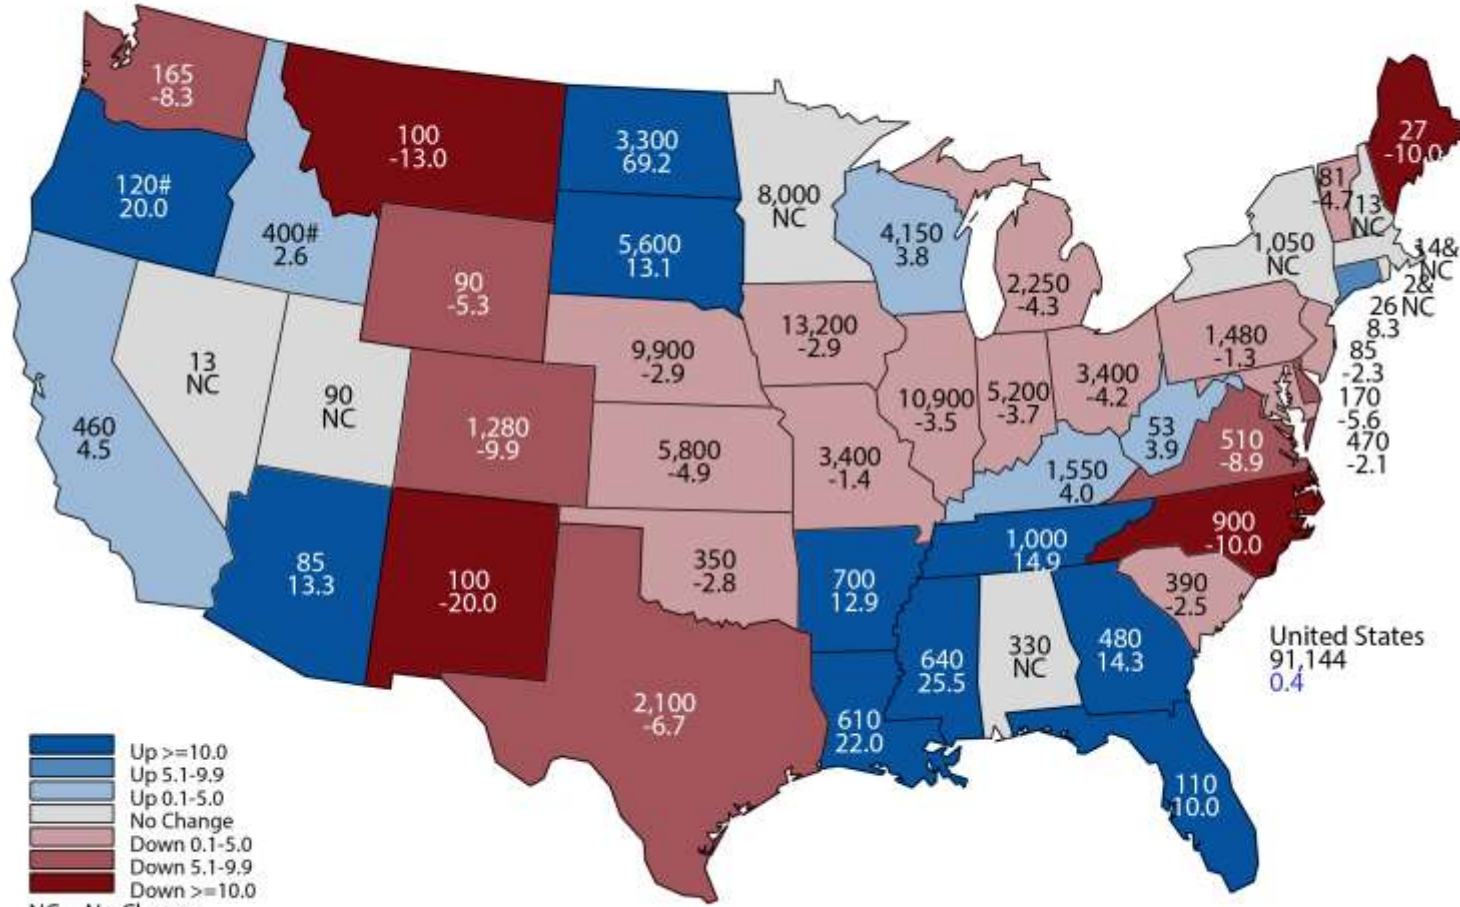

2021 Corn Planted Area

(000) Acres and Percent Change from Previous Year

■ Up >=10.0
 ■ Up 5.1-9.9
 ■ Up 0.1-5.0
 ■ No Change
 ■ Down 0.1-5.0
 ■ Down 5.1-9.9
 ■ Down >=10.0
 NC = No Change
 # = Record High
 & = Record Low