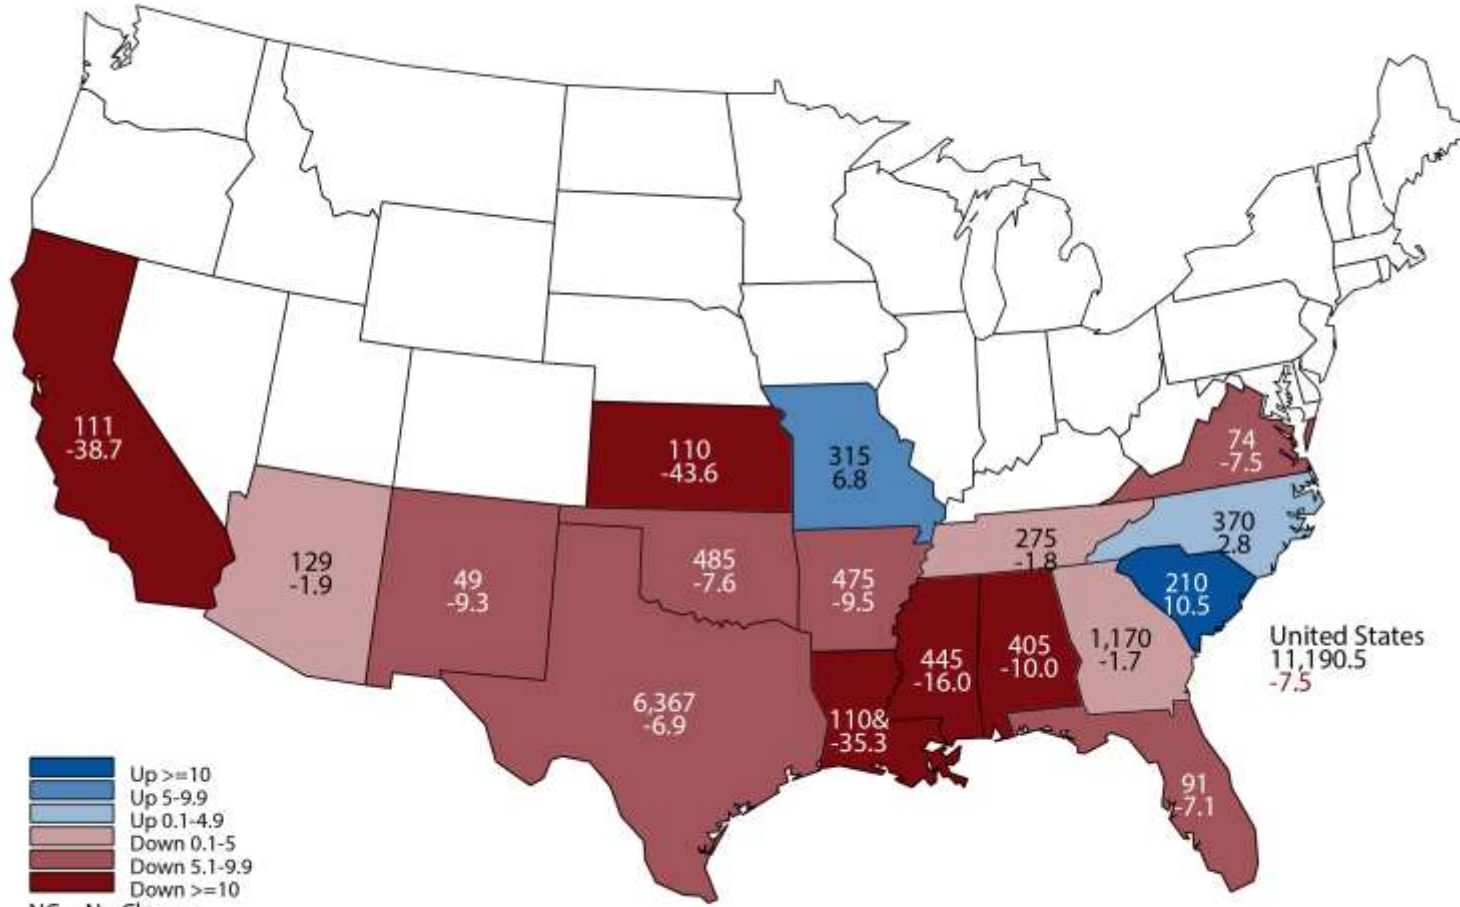

2021 Cotton Planted Area

(000) Acres and Percent Change from Previous Year

Up >=10
 Up 5-9.9
 Up 0.1-4.9
 Down 0.1-5
 Down 5.1-9.9
 Down >=10
 NC = No Change
 # = Record High
 & = Record Low