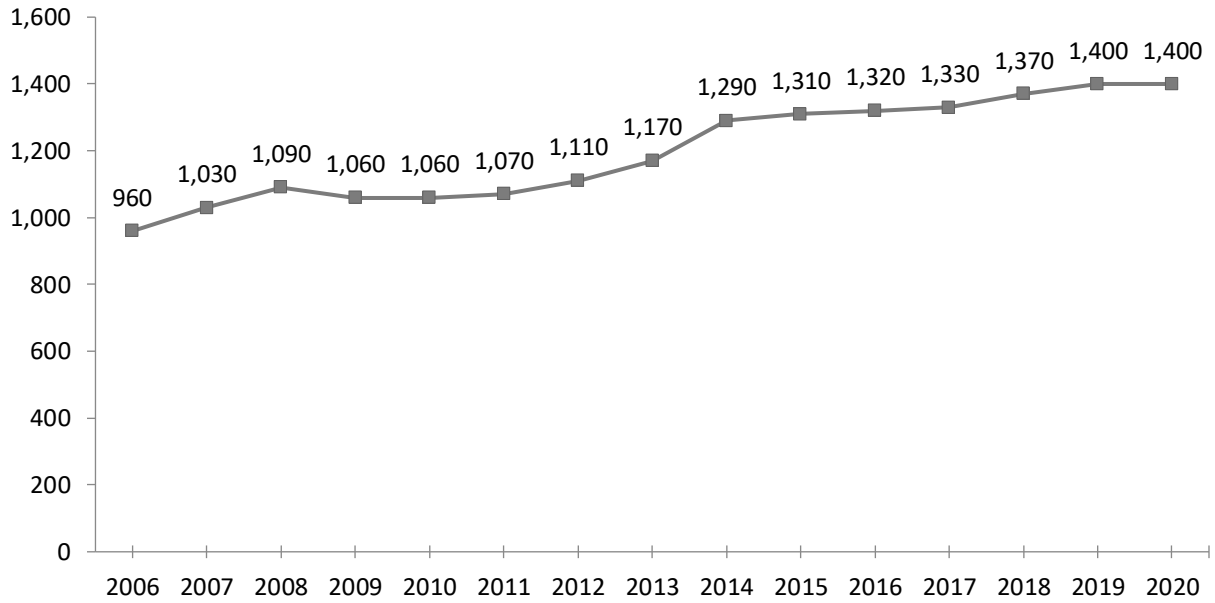

Average Pasture Value – United States: 2006-2020

Dollars per acre

USDA - NASS
August 6, 2020