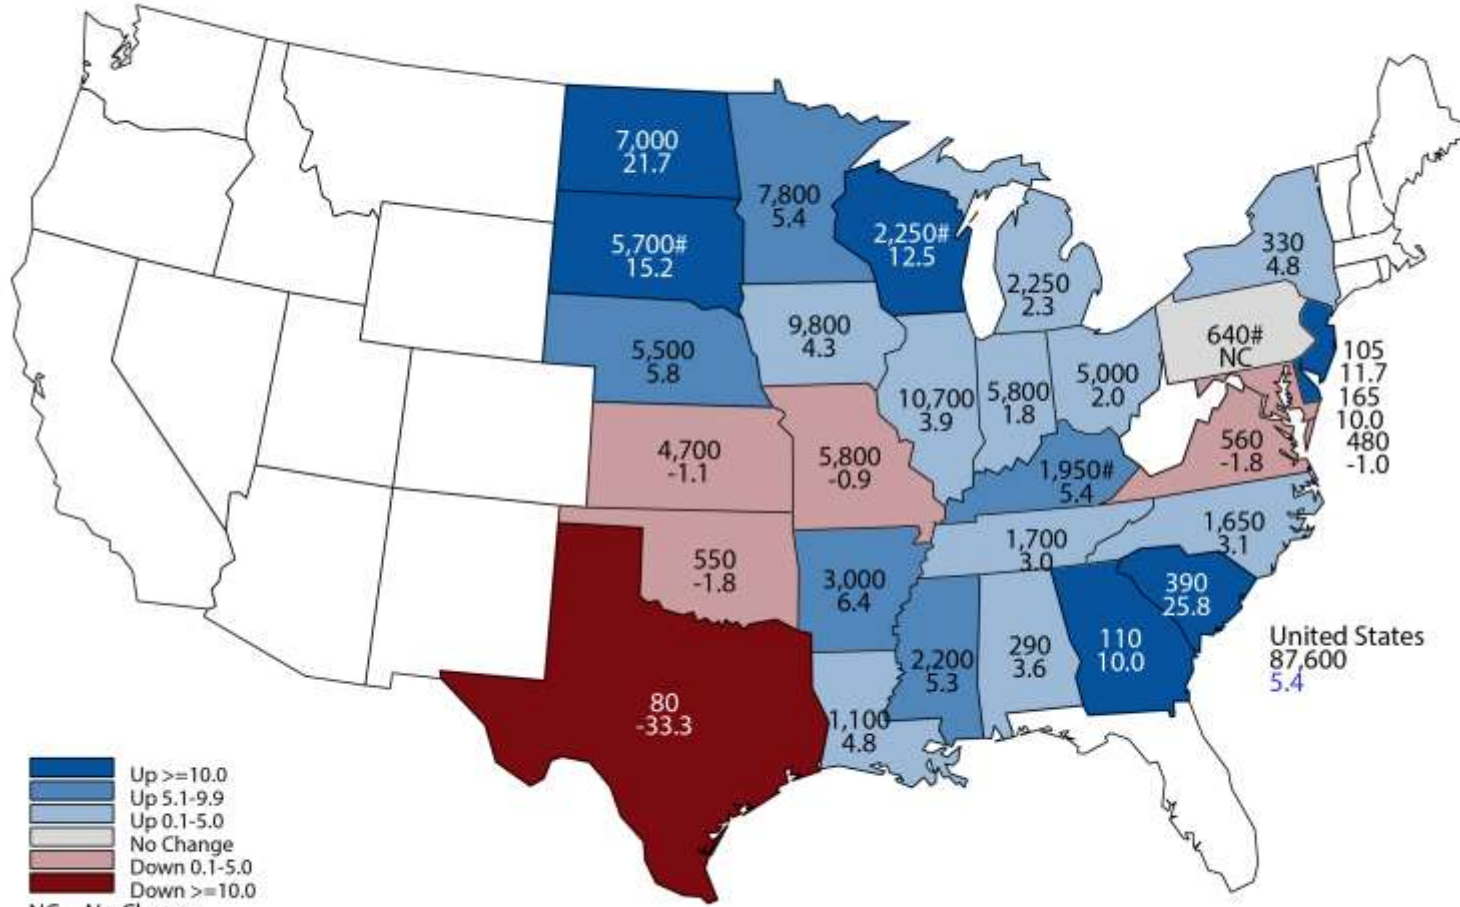

# 2021 Soybean Planted Area

(000) Acres and Percent Change from Previous Year

■ Up >=10.0  
■ Up 5.1-9.9  
■ Up 0.1-5.0  
■ No Change  
■ Down 0.1-5.0  
■ Down >=10.0  
 NC = No Change  
 # = Record High  
 & = Record Low