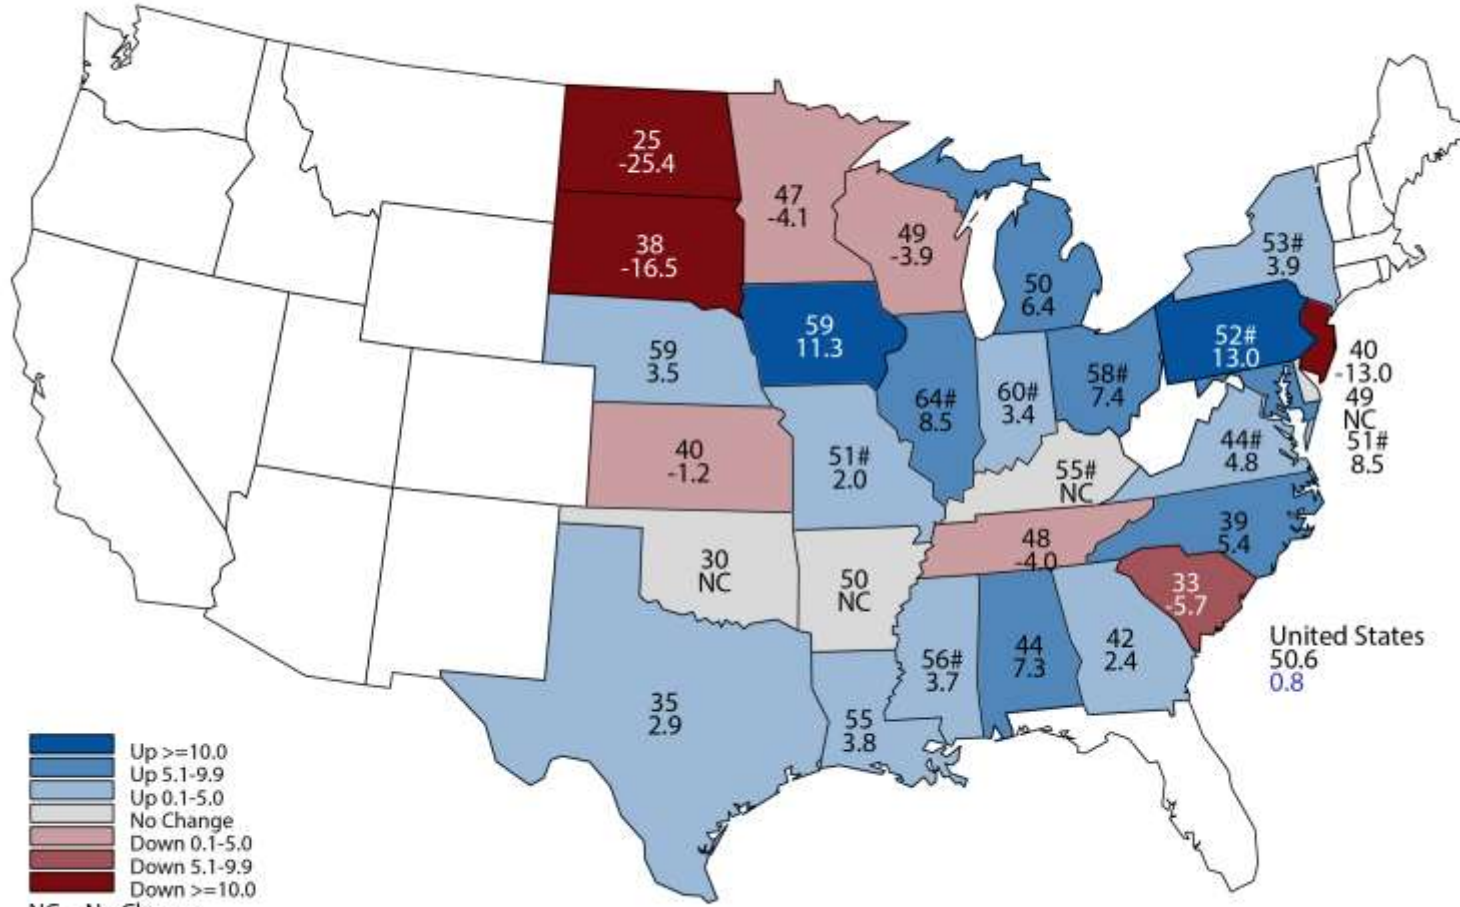

2021 Soybean Yield

Bushels and Percent Change from Previous Year

■ Up >=10.0
■ Up 5.1-9.9
■ Up 0.1-5.0
■ No Change
■ Down 0.1-5.0
■ Down 5.1-9.9
■ Down >=10.0
 NC = No Change
 # = Record High
 & = Record Low