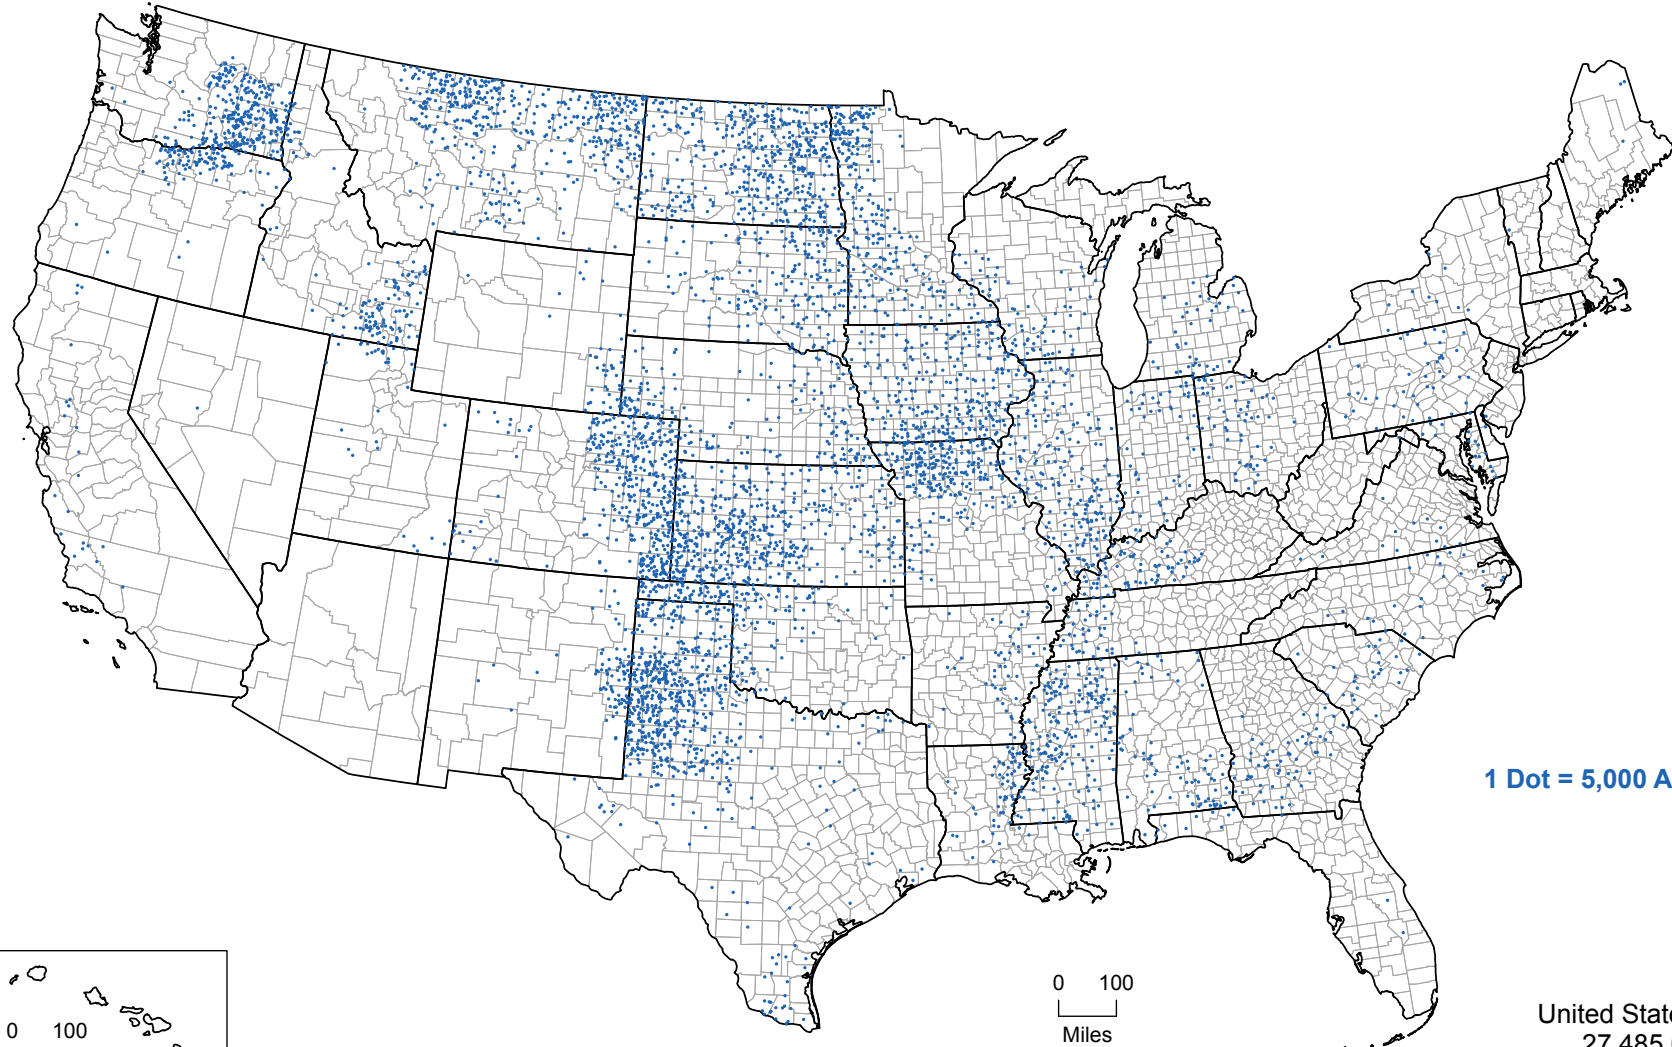

Acres Enrolled in the Conservation Reserve, Wetlands Reserve, Farmable Wetlands, or Conservation Reserve Enhancement Programs: 2012

0 200
Miles

1 Dot = 5,000 Acres

United States Total
27,485,000

0 100
Miles

0 100
Miles

12-M094
U.S. Department of Agriculture, National Agricultural Statistics Service