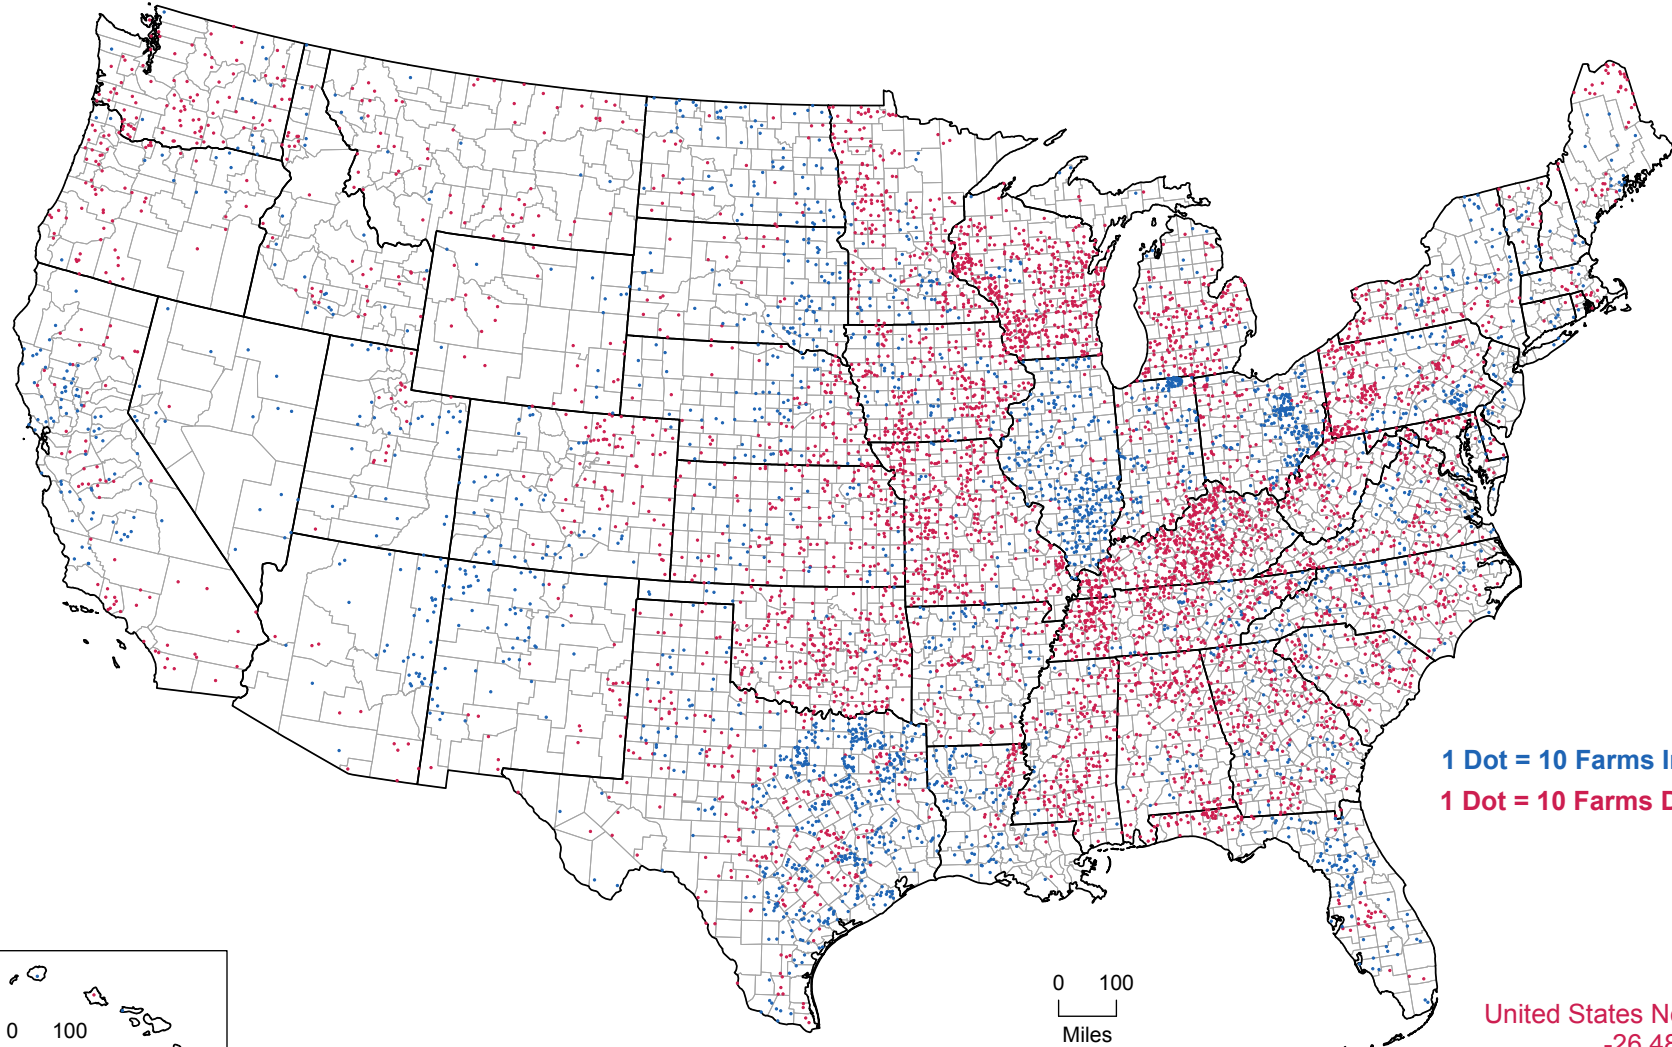

Change in Number of Farms with 50 to 179 Acres: 2007 to 2012

0 200
Miles

1 Dot = 10 Farms Increase
1 Dot = 10 Farms Decrease

United States Net Decrease
-26,483

0 100
Miles

0 100
Miles

12-M005
U.S. Department of Agriculture, National Agricultural Statistics Service