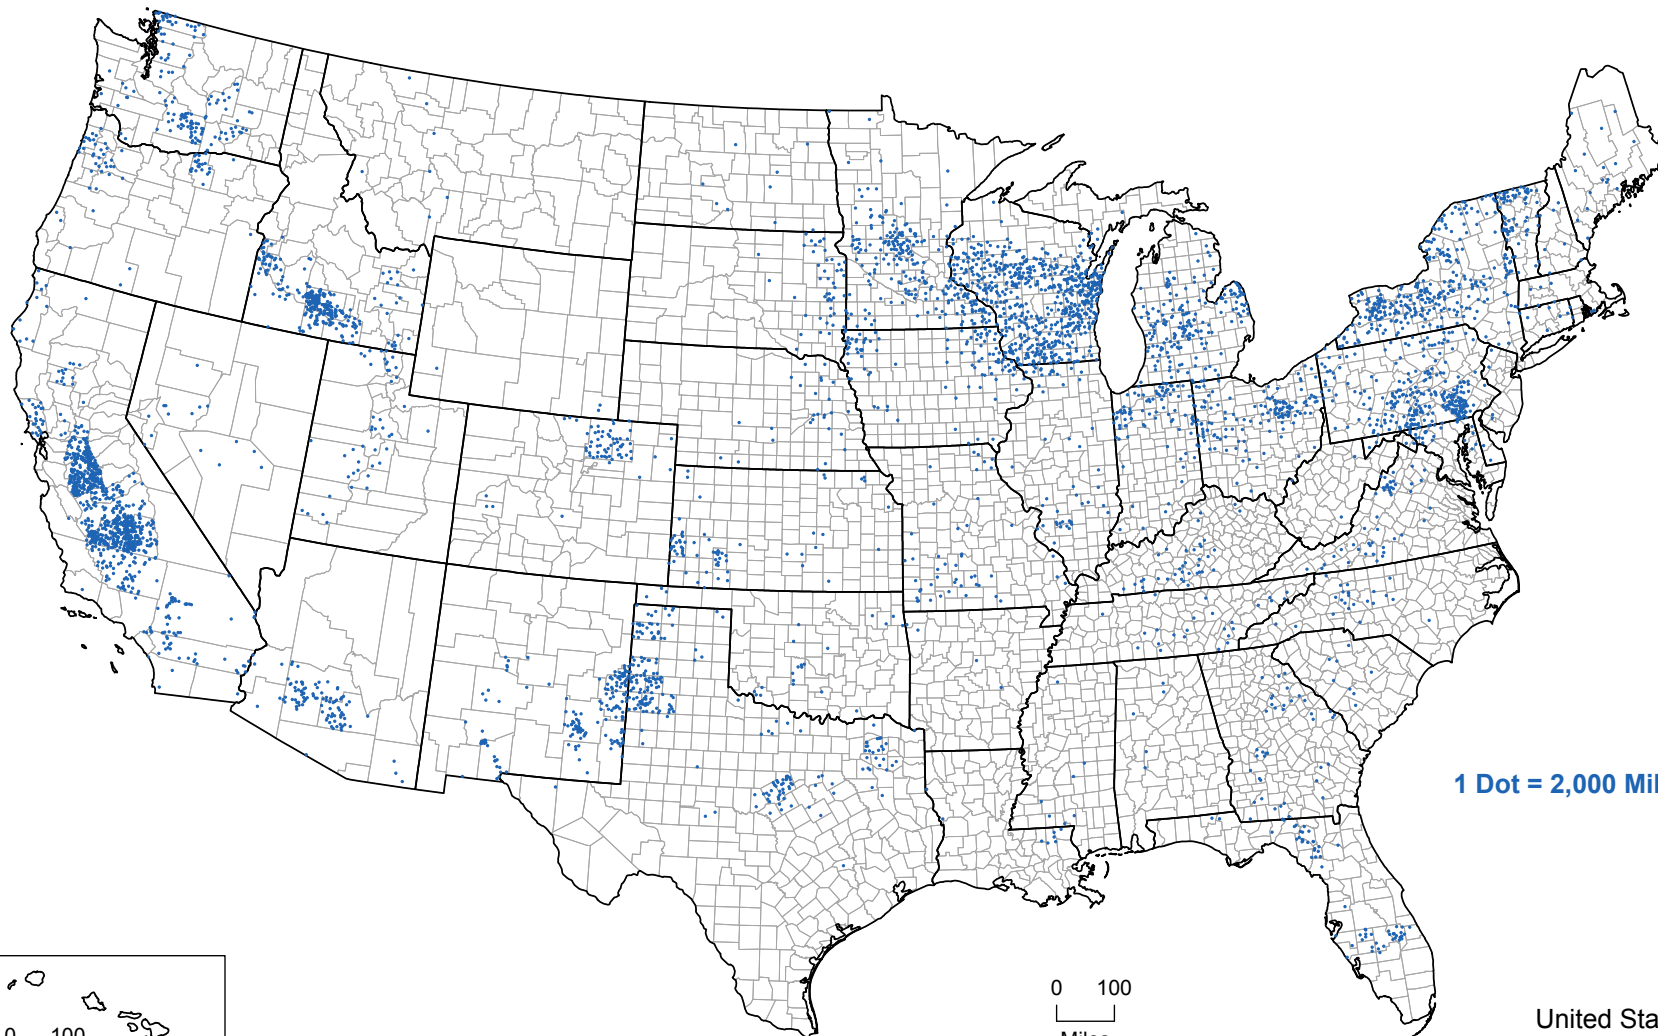

0 200
Miles

Milk Cows - Inventory: 2012

1 Dot = 2,000 Milk Cows

United States Total
9,252,272

0 100
Miles

12-M139
U.S. Department of Agriculture, National Agricultural Statistics Service
Dots for Alaska and Hawaii are omitted from the map.