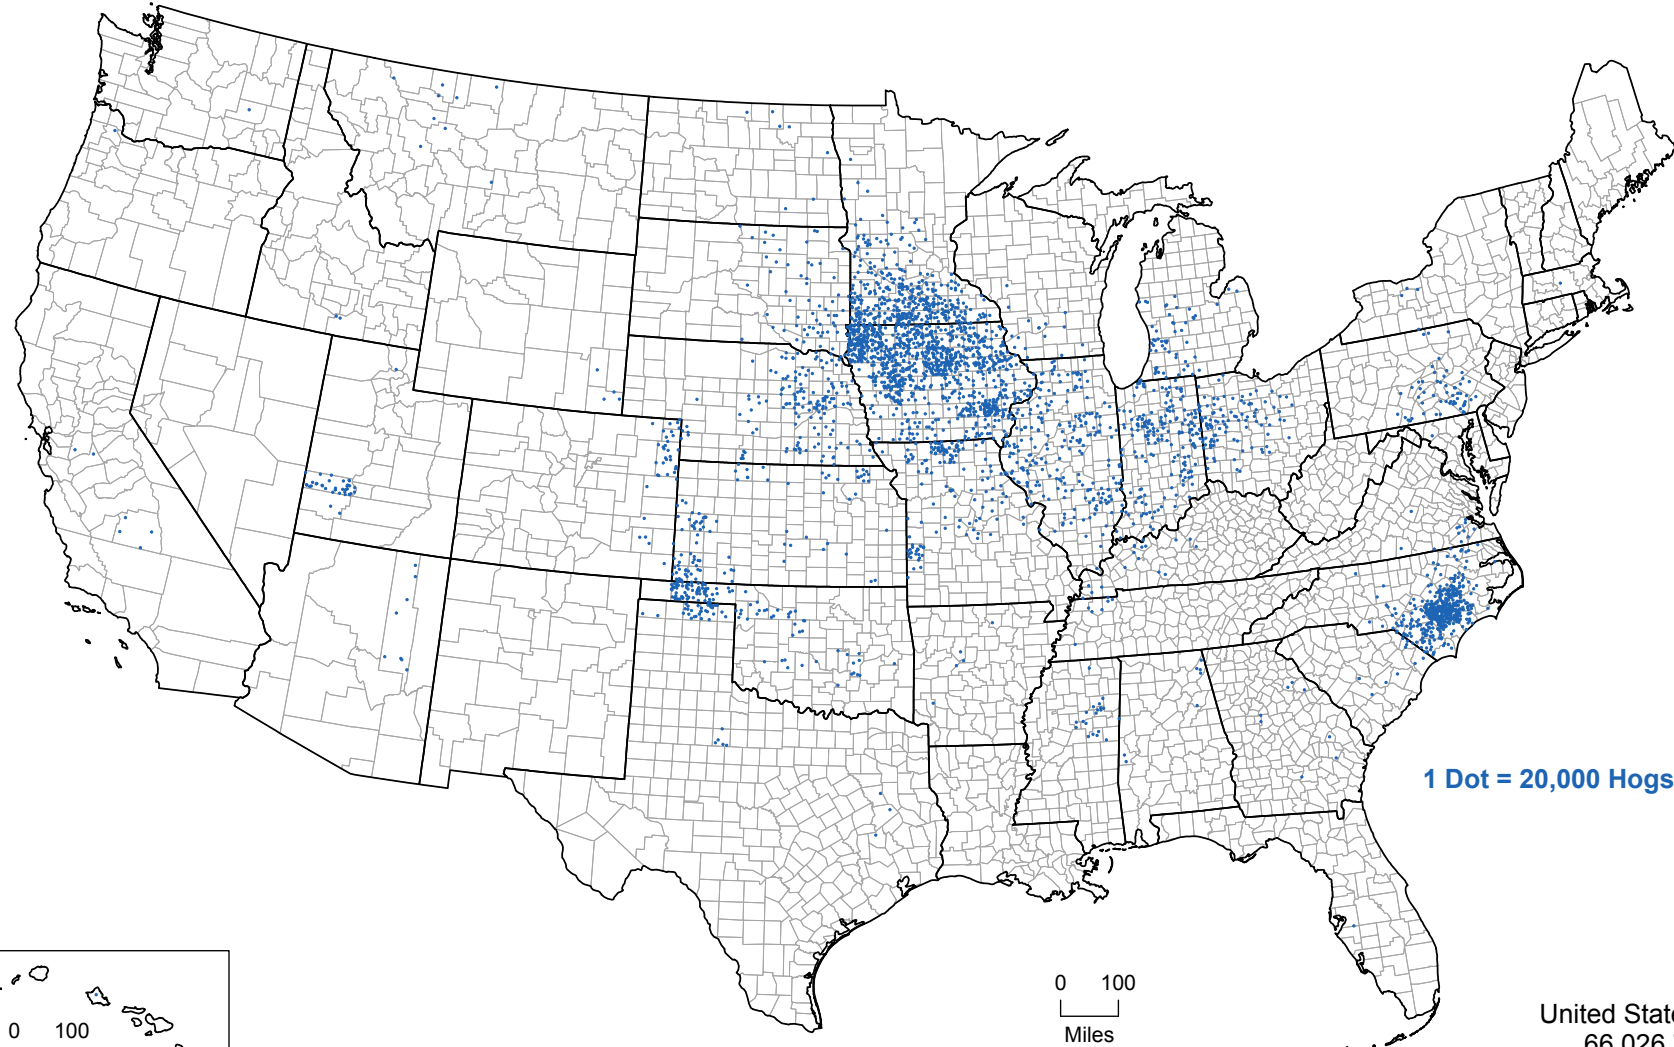

Hogs and Pigs - Inventory: 2012

0 200
Miles

1 Dot = 20,000 Hogs and Pigs

United States Total
66,026,785

0 100
Miles

0 100
Miles

12-M148
U.S. Department of Agriculture, National Agricultural Statistics Service