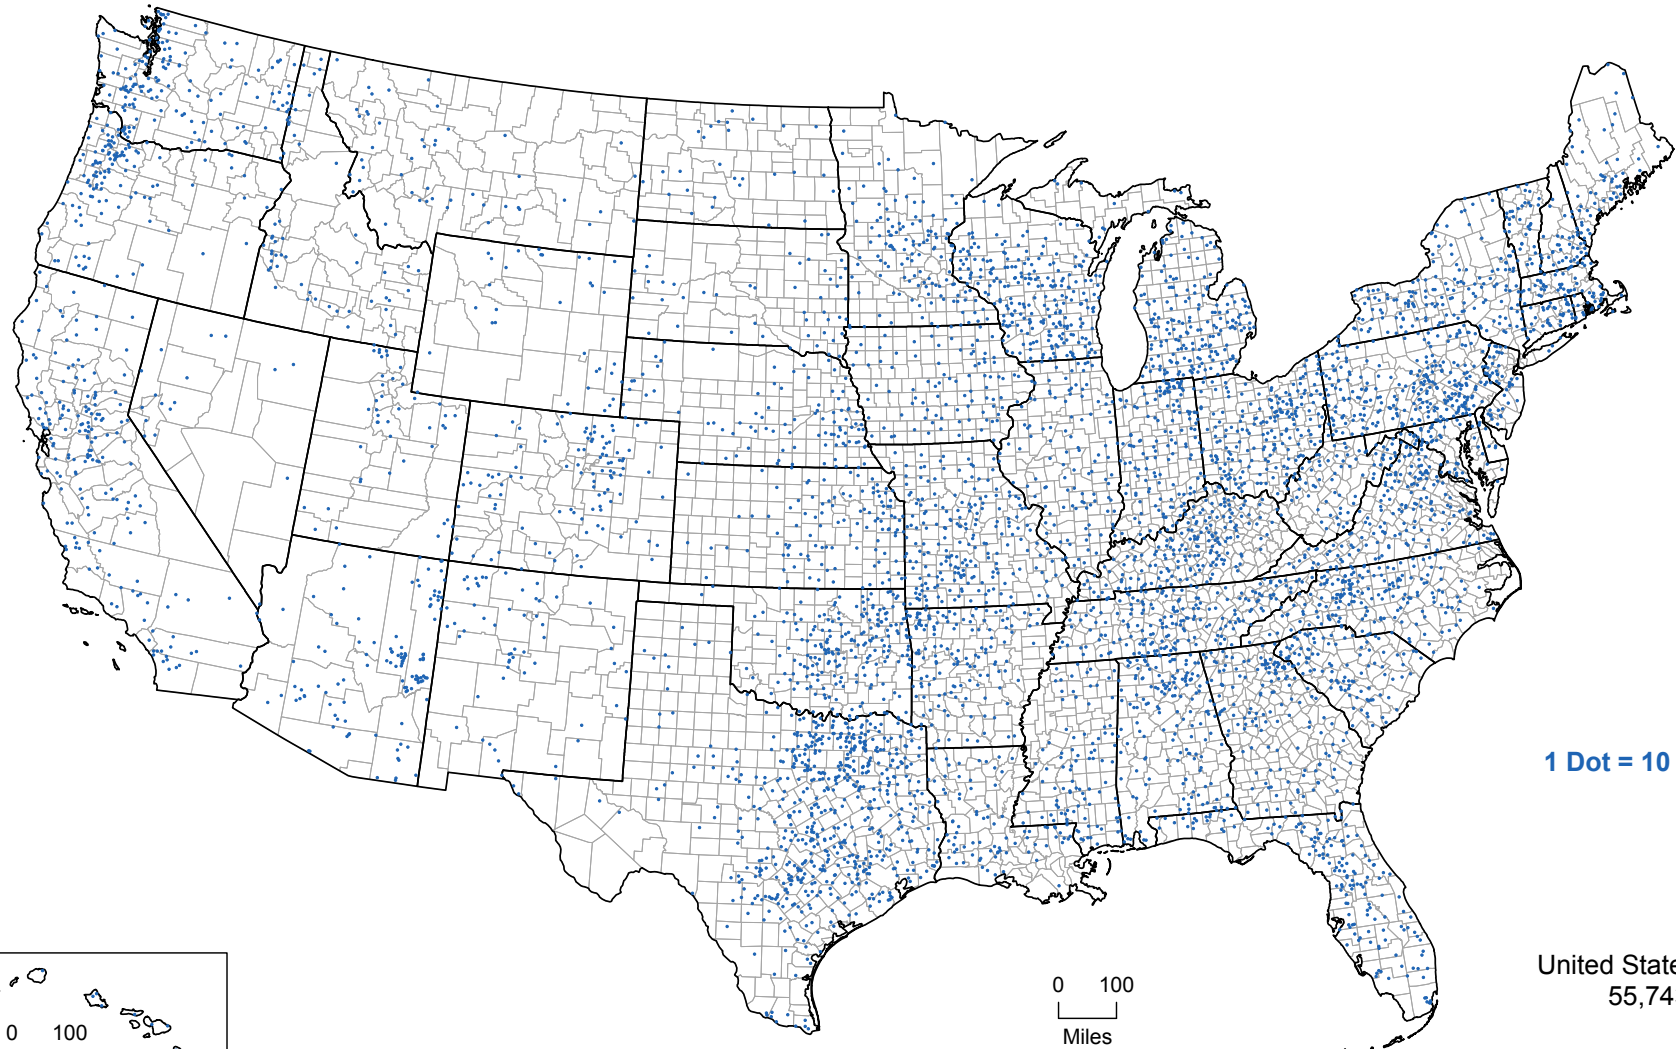

# Farms with Inventory on December 31, 2012 of Duck, Geese and Other Miscellaneous Poultry

0 200  
Miles

1 Dot = 10 Farms

United States Total  
55,743

0 100  
Miles

12-M405  
U.S. Department of Agriculture, National Agricultural Statistics Service