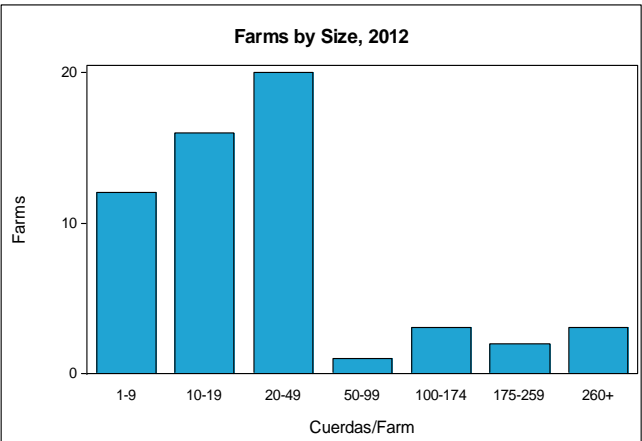

2012 CENSUS OF AGRICULTURE

MUNICIPIO PROFILE

Florida Municipio Puerto Rico

	2012	2007	% change
Number of Farms	57	106	- 46
Land in Farms	2,842 cuerdas	3,713 cuerdas	- 23
Average Size of Farm	50 cuerdas	35 cuerdas	+ 43
Market Value of Products Sold	\$1,754,316	\$693,680	+ 153
Crop Sales \$235,436 (13 percent) Livestock Sales \$1,518,880 (87 percent)			
Average Per Farm	\$30,777	\$6,544	+ 370
Government Payments	\$23,040	\$50,296	- 54

Florida Municipio – Puerto Rico

Ranked items among the 76 municipios, 2012

Item	Quantity	Island Rank	Universe ¹
MARKET VALUE OF AGRICULTURAL PRODUCTS SOLD (\$)			
Total value of agricultural products sold	1,754,316	59	76
Value of Value of crops sold	235,436	71	75
Value of livestock, poultry, and their products	1,518,880	36	75
VALUE OF SALES BY COMMODITY GROUP (\$)			
Nursery and greenhouse crops	-	-	-
Plantains	(D)	65	71
Coffee	55,972	29	55
Vegetables or melons	-	-	-
Fruit	(D)	55	68
Bananas	(D)	58	60
Root crops or tubers	-	69	63
Grains	-	-	-
Grasses	(D)	33	58
Poultry and eggs	(D)	54	63
Cattle and calves	(D)	46	75
Milk and other dairy products from cows sold	1,295,586	21	45
Hogs and pigs	-	-	-
Aquaculture	-	-	-
Other livestock and other livestock products	-	-	-
TOP LIVESTOCK INVENTORY ITEMS (number)			
Cattle and Calves	2,272	36	75
Poultry	274	57	74
Sheep	54	42	63
Rabbits	(D)	53	57
Horses	(D)	64	76
TOP CROP ITEMS (cuerdas)			
Grasses	238	38	60
Coffee	102	28	56
Oranges	13	47	70
Pineapples	(D)	7	27
Plantains	4	69	71