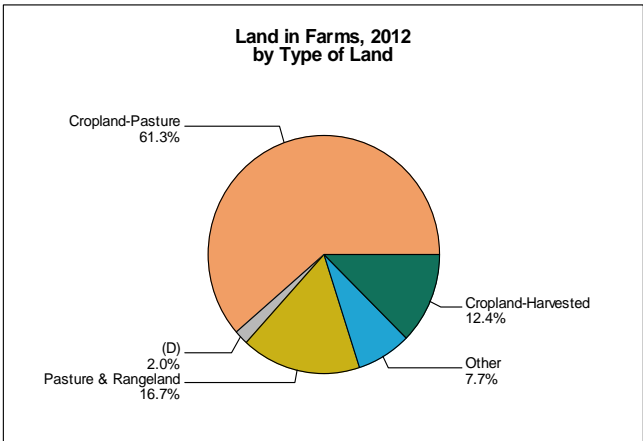

2012 CENSUS OF AGRICULTURE

MUNICIPIO PROFILE

Florida Municipio Puerto Rico

	2012	2007	% change
Number of Farms	57	106	- 46
Land in Farms	2,842 cuerdas	3,713 cuerdas	- 23
Average Size of Farm	50 cuerdas	35 cuerdas	+ 43
Market Value of Products Sold	\$1,754,316	\$693,680	+ 153
Crop Sales \$235,436 (13 percent) Livestock Sales \$1,518,880 (87 percent)			
Average Per Farm	\$30,777	\$6,544	+ 370
Government Payments	\$23,040	\$50,296	- 54

Florida Municipio – Puerto Rico

Ranked items among the 76 municipios, 2012

Item	Quantity	Island Rank	Universe ¹
MARKET VALUE OF AGRICULTURAL PRODUCTS SOLD (\$)			
Total value of agricultural products sold	1,754,316	59	76
Value of Value of crops sold	235,436	71	75
Value of livestock, poultry, and their products	1,518,880	36	75
VALUE OF SALES BY COMMODITY GROUP (\$)			
Nursery and greenhouse crops	-	-	-
Plantains	(D)	65	71
Coffee	55,972	29	55
Vegetables or melons	-	-	-
Fruit	(D)	55	68
Bananas	(D)	58	60
Root crops or tubers	-	69	63
Grains	-	-	-
Grasses	(D)	33	58
Poultry and eggs	(D)	54	63
Cattle and calves	(D)	46	75
Milk and other dairy products from cows sold	1,295,586	21	45
Hogs and pigs	-	-	-
Aquaculture	-	-	-
Other livestock and other livestock products	-	-	-
TOP LIVESTOCK INVENTORY ITEMS (number)			
Cattle and Calves	2,272	36	75
Poultry	274	57	74
Sheep	54	42	63
Rabbits	(D)	53	57
Horses	(D)	64	76
TOP CROP ITEMS (cuerdas)			
Grasses	238	38	60
Coffee	102	28	56
Oranges	13	47	70
Pineapples	(D)	7	27
Plantains	4	69	71