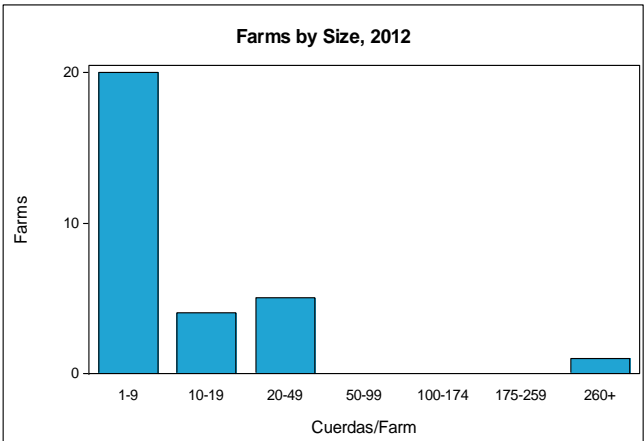

2012 CENSUS OF AGRICULTURE

MUNICIPIO PROFILE

Trujillo Alto Municipio Puerto Rico

	2012	2007	% change
Number of Farms	30	42	- 29
Land in Farms	470 cuerdas	1,413 cuerdas	- 67
Average Size of Farm	16 cuerdas	34 cuerdas	- 53
Market Value of Products Sold	\$3,264,118	\$2,305,090	+ 42
Crop Sales \$2,438,664 (75 percent)			
Livestock Sales \$820,104 (25 percent)			
Average Per Farm	\$108,804	\$54,883	+ 98
Government Payments	(D)	(D)	

Trujillo Alto Municipio – Puerto Rico

Ranked items among the 76 municipios, 2012

Item	Quantity	Island Rank	Universe ¹
MARKET VALUE OF AGRICULTURAL PRODUCTS SOLD (\$)			
Total value of agricultural products sold	3,264,118	45	76
Value of Value of crops sold	2,438,664	34	75
Value of livestock, poultry, and their products	820,104	45	75
VALUE OF SALES BY COMMODITY GROUP (\$)			
Nursery and greenhouse crops	(D)	3	64
Plantains	-	-	-
Coffee	-	-	-
Vegetables or melons	(D)	56	69
Fruit	-	-	-
Bananas	-	-	-
Root crops or tubers	-	-	-
Grains	(D)	57	60
Grasses	-	-	-
Poultry and eggs	(D)	17	63
Cattle and calves	(D)	73	75
Milk and other dairy products from cows sold	(D)	31	45
Hogs and pigs	-	-	-
Aquaculture	-	-	-
Other livestock and other livestock products	(D)	61	63
TOP LIVESTOCK INVENTORY ITEMS (number)			
Poultry	(D)	18	74
Cattle and Calves	352	68	75
Rabbits	(D)	23	57
Horses	(D)	76	76
Sheep	-	67	63
TOP CROP ITEMS (cuerdas)			
Palm Trees	6	28	49
Vegetables	(D)	68	69
Pigeon peas	(D)	54	54
Dry beans	(D)	47	47
Green beans	(D)	33	33