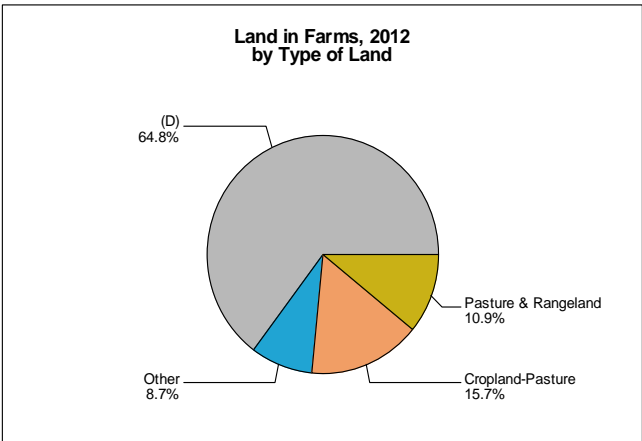

2012 CENSUS OF AGRICULTURE

MUNICIPIO PROFILE

Trujillo Alto Municipio Puerto Rico

	2012	2007	% change
Number of Farms	30	42	- 29
Land in Farms	470 cuerdas	1,413 cuerdas	- 67
Average Size of Farm	16 cuerdas	34 cuerdas	- 53
Market Value of Products Sold	\$3,264,118	\$2,305,090	+ 42
Crop Sales \$2,438,664 (75 percent)			
Livestock Sales \$820,104 (25 percent)			
Average Per Farm	\$108,804	\$54,883	+ 98
Government Payments	(D)	(D)	

Trujillo Alto Municipio – Puerto Rico

Ranked items among the 76 municipios, 2012

Item	Quantity	Island Rank	Universe ¹
MARKET VALUE OF AGRICULTURAL PRODUCTS SOLD (\$)			
Total value of agricultural products sold	3,264,118	45	76
Value of Value of crops sold	2,438,664	34	75
Value of livestock, poultry, and their products	820,104	45	75
VALUE OF SALES BY COMMODITY GROUP (\$)			
Nursery and greenhouse crops	(D)	3	64
Plantains	-	-	-
Coffee	-	-	-
Vegetables or melons	(D)	56	69
Fruit	-	-	-
Bananas	-	-	-
Root crops or tubers	-	-	-
Grains	(D)	57	60
Grasses	-	-	-
Poultry and eggs	(D)	17	63
Cattle and calves	(D)	73	75
Milk and other dairy products from cows sold	(D)	31	45
Hogs and pigs	-	-	-
Aquaculture	-	-	-
Other livestock and other livestock products	(D)	61	63
TOP LIVESTOCK INVENTORY ITEMS (number)			
Poultry	(D)	18	74
Cattle and Calves	352	68	75
Rabbits	(D)	23	57
Horses	(D)	76	76
Sheep	-	67	63
TOP CROP ITEMS (cuerdas)			
Palm Trees	6	28	49
Vegetables	(D)	68	69
Pigeon peas	(D)	54	54
Dry beans	(D)	47	47
Green beans	(D)	33	33