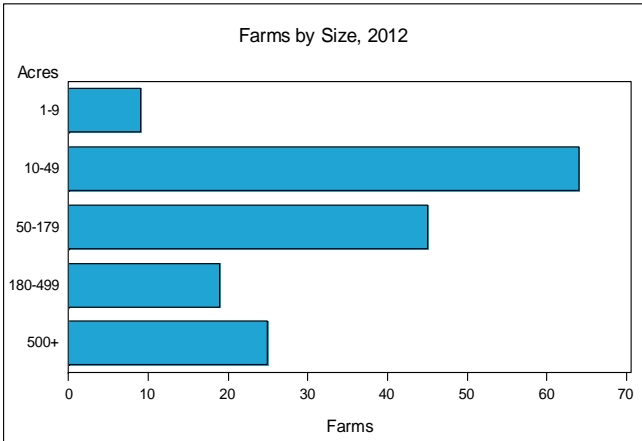

Farms with Women Principal Operators