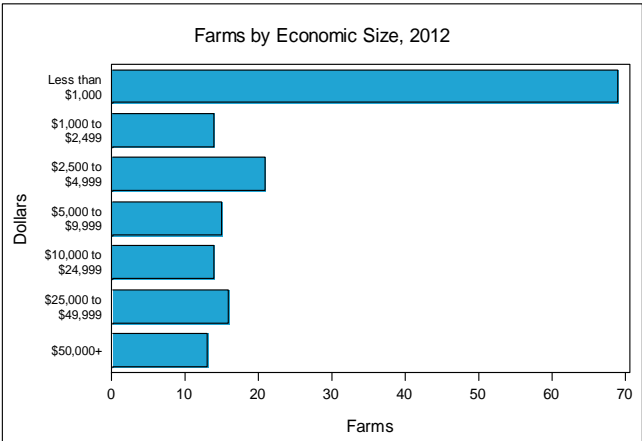

Farms with Women Principal Operators