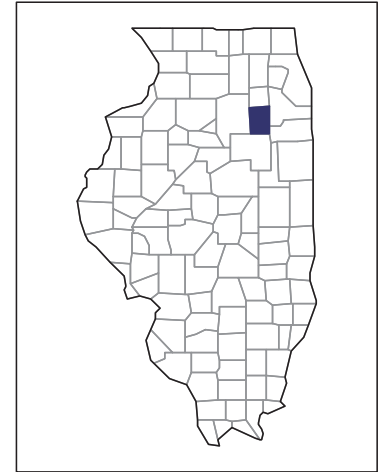

2012 CENSUS OF AGRICULTURE

RACE / ETHNICITY / GENDER PROFILE

Grundy County - Illinois Farms with Women Principal Operators Compared with All Farms

Data are not available at this geographic level for farms with Women Principal Operators.

2012 CENSUS OF AGRICULTURE
RACE / ETHNICITY / GENDER PROFILE

Grundy County - Illinois
Farms with Spanish, Hispanic, or Latino Operators Compared with All Farms

Data are not available at this geographic level for farms with Spanish, Hispanic, or Latino Operators.

2012 CENSUS OF AGRICULTURE
RACE / ETHNICITY / GENDER PROFILE

Grundy County - Illinois
Farms with American Indian or Alaska
Native Operators Compared with All
Farms

Data are not available at this geographic level for farms with American Indian or Alaska Native Operators.