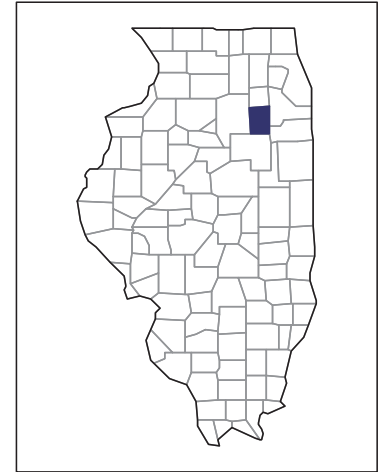

2012 CENSUS OF AGRICULTURE
RACE / ETHNICITY / GENDER PROFILE

Grundy County - Illinois
Farms with Native Hawaiian or Other Pacific Islander Operators Compared with All Farms

Data are not available at this geographic level for farms with Native Hawaiian or Other Pacific Islander Operators.

US Department of Agriculture
National Agricultural Statistics Service

www.agcensus.usda.gov