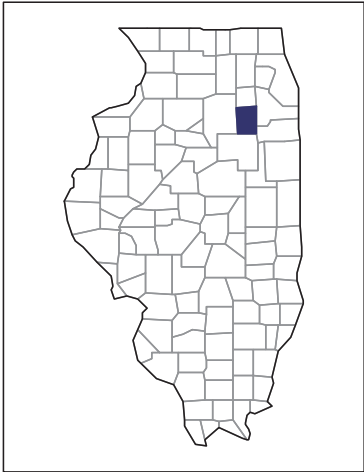

2012 CENSUS OF AGRICULTURE

RACE / ETHNICITY / GENDER PROFILE

Grundy County - Illinois Farms with Women Principal Operators Compared with All Farms

Data are not available at this geographic level for farms with Women Principal Operators.

2012 CENSUS OF AGRICULTURE
RACE / ETHNICITY / GENDER PROFILE

Grundy County - Illinois
Farms with Spanish, Hispanic, or Latino Operators Compared with All Farms

Data are not available at this geographic level for farms with Spanish, Hispanic, or Latino Operators.

2012 CENSUS OF AGRICULTURE
RACE / ETHNICITY / GENDER PROFILE

Grundy County - Illinois
Farms with American Indian or Alaska
Native Operators Compared with All
Farms

Data are not available at this geographic level for farms with American Indian or Alaska Native Operators.