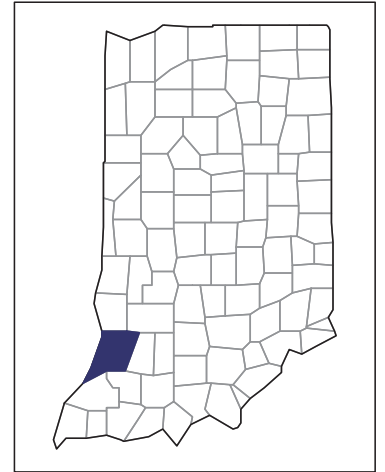

2012 CENSUS OF AGRICULTURE
RACE / ETHNICITY / GENDER PROFILE

**Knox County - Indiana
Farms with Spanish, Hispanic, or
Latino Operators Compared with All
Farms**

Data are not available at this geographic level for farms with Spanish, Hispanic, or Latino Operators.