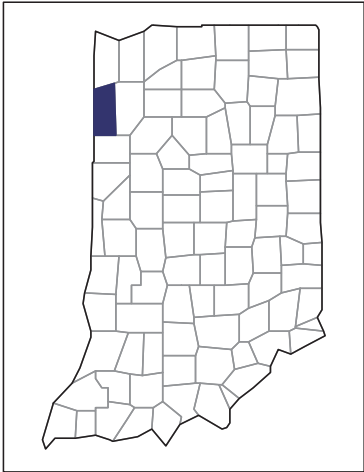

2012 CENSUS OF AGRICULTURE

RACE / ETHNICITY / GENDER PROFILE

Newton County - Indiana Farms with Women Principal Operators Compared with All Farms

Data are not available at this geographic level for farms with Women Principal Operators.

2012 CENSUS OF AGRICULTURE
RACE/ETHNICITY/GENDER PROFILE

Newton County - Indiana
Farms with White Operators Compared
with All Farms

Data are not available at this geographic level for farms with White Operators.