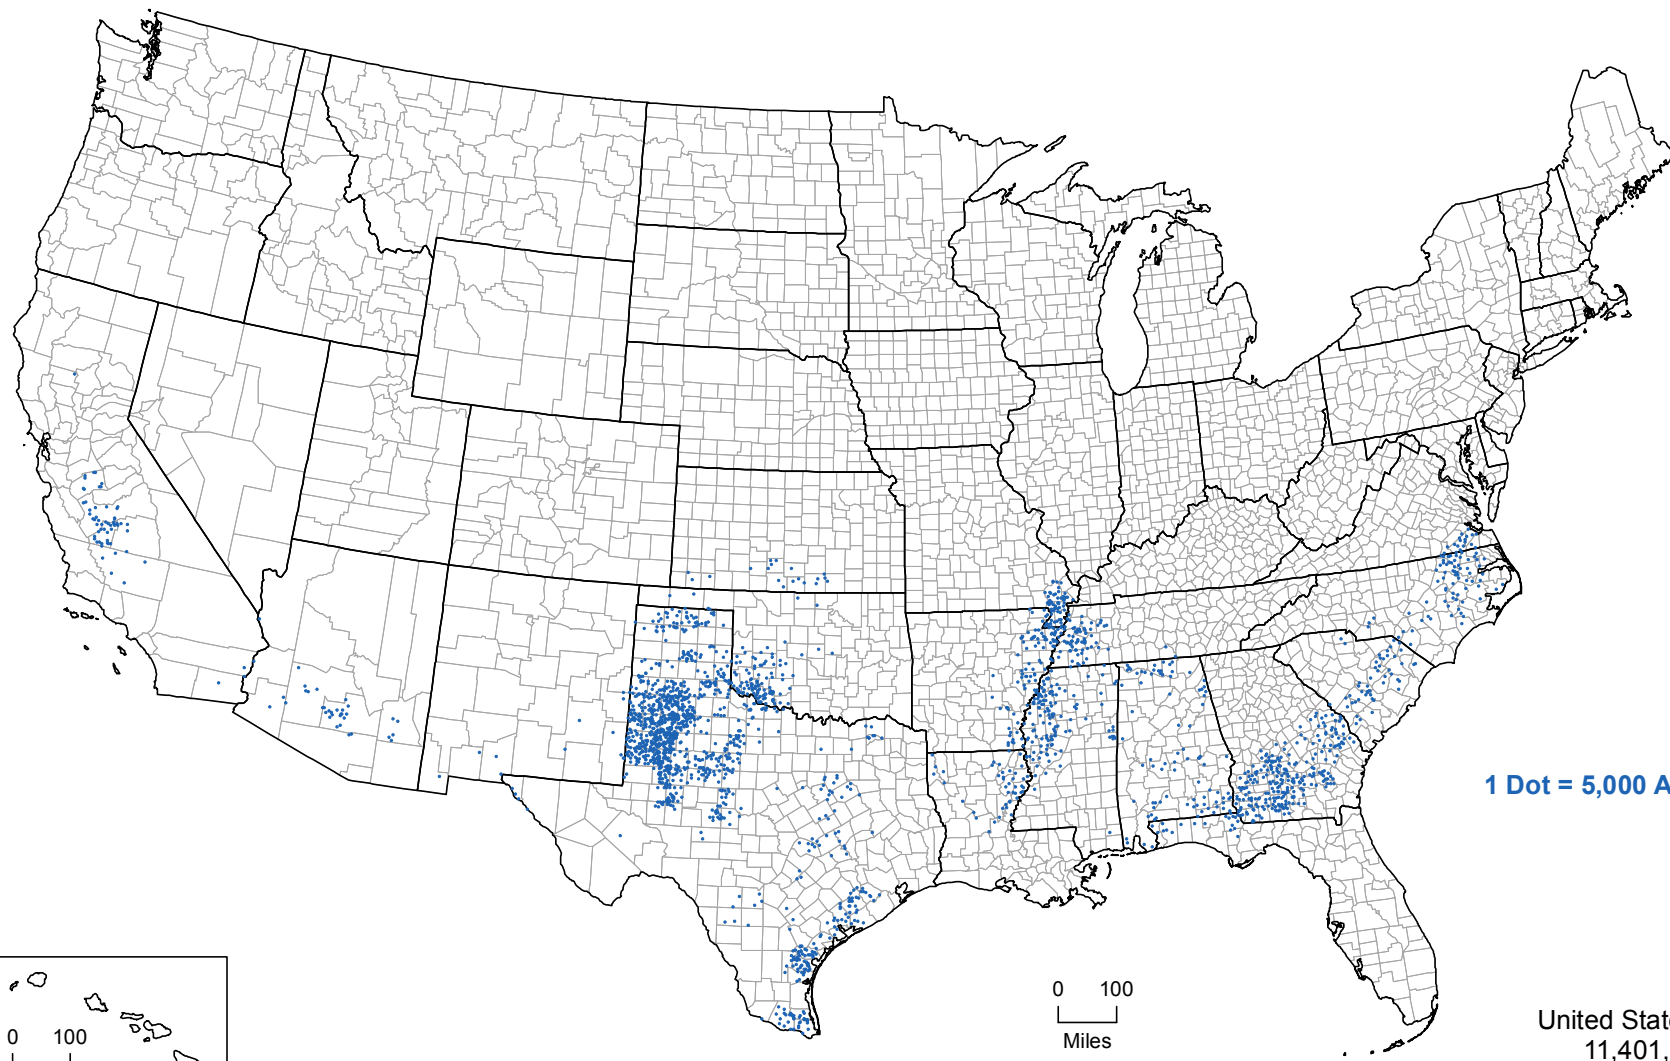

0 200
Miles

All Cotton, Harvested Acres: 2017

1 Dot = 5,000 Acres

0 100
Miles

0 100
Miles

United States Total
11,401,965

2017 Census of Agriculture