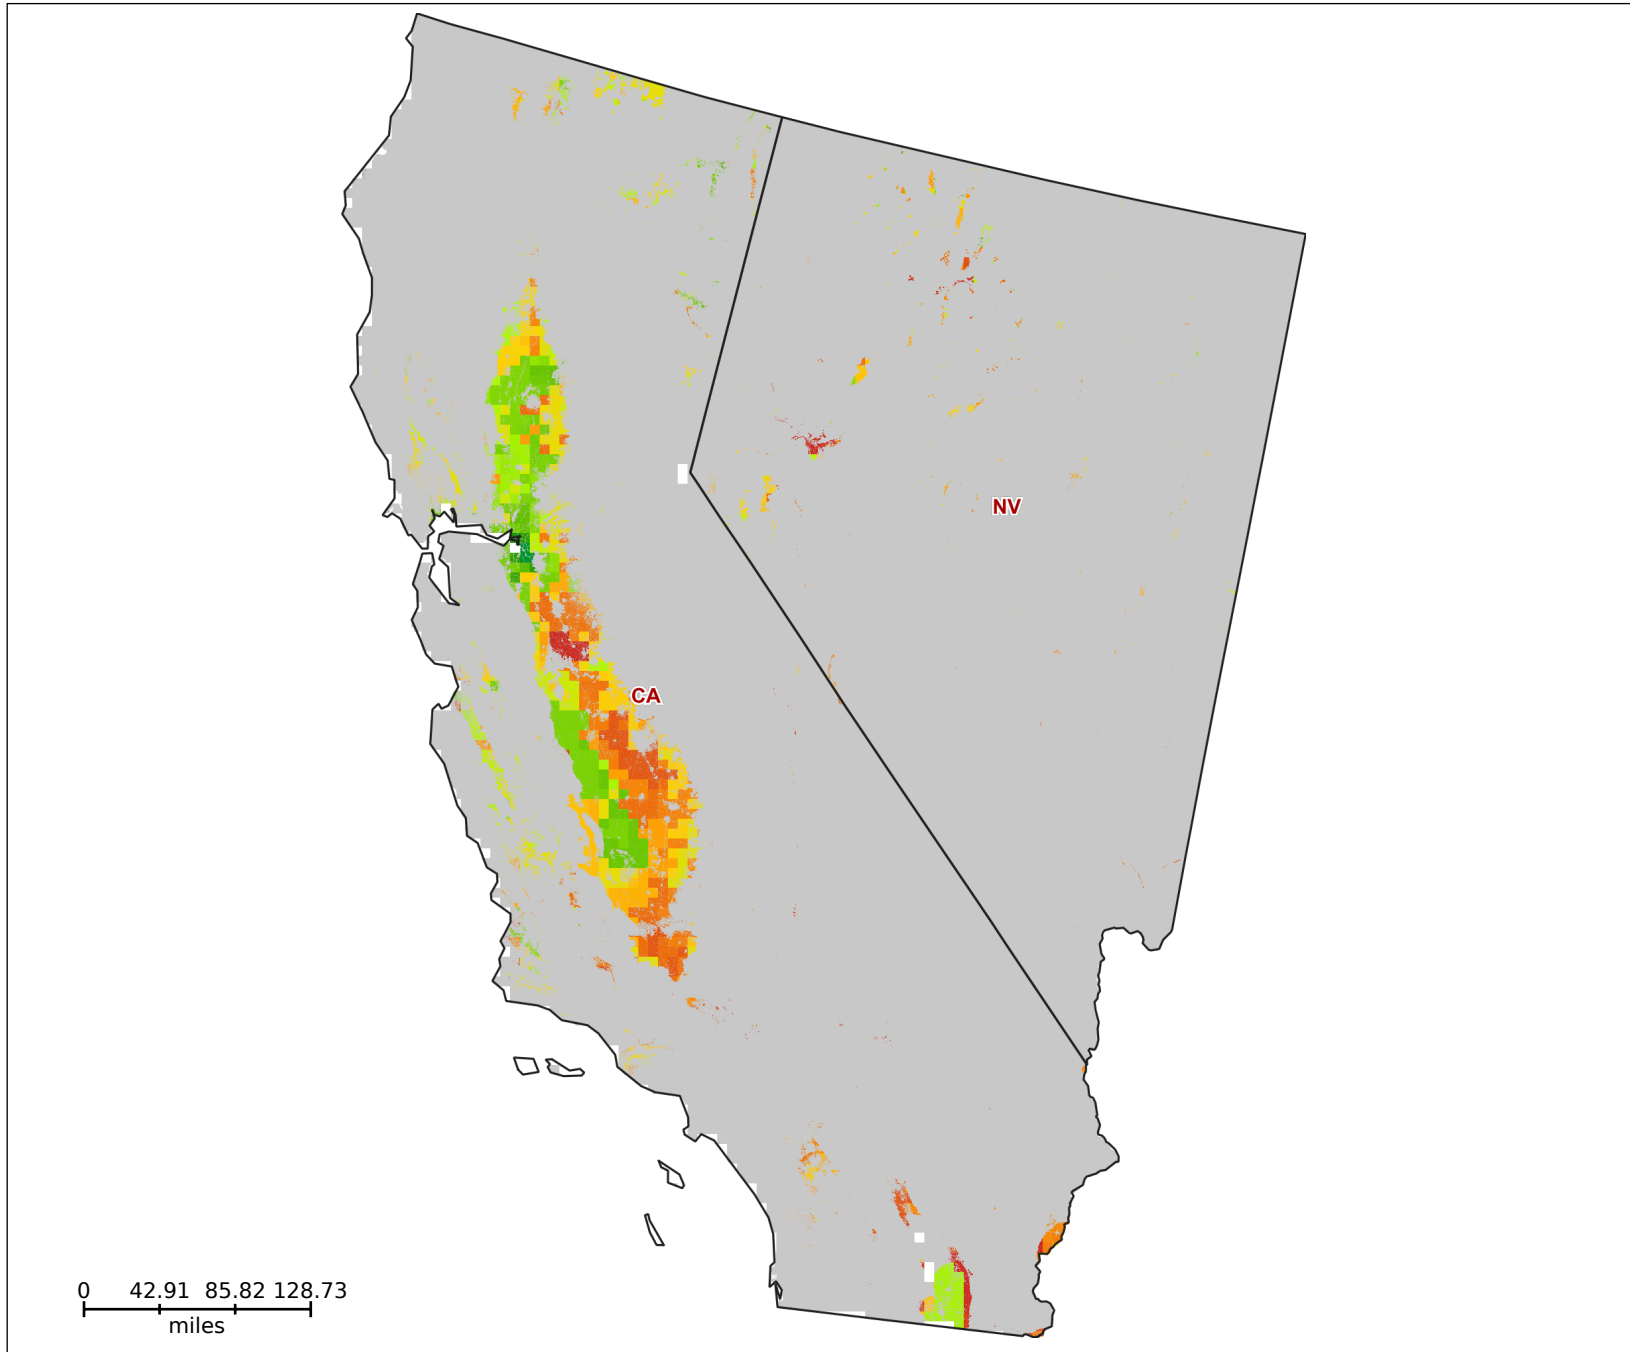

Pacific Sub SM 9km Jul 19-25, 2021

SMAP Legend

- 0.60–0.65
- 0.55–0.60
- 0.50–0.55
- 0.45–0.50
- 0.40–0.45
- 0.35–0.40
- 0.30–0.35
- 0.25–0.30
- 0.20–0.25
- 0.15–0.20
- 0.10–0.15
- 0.05–0.10
- 0.00–0.05