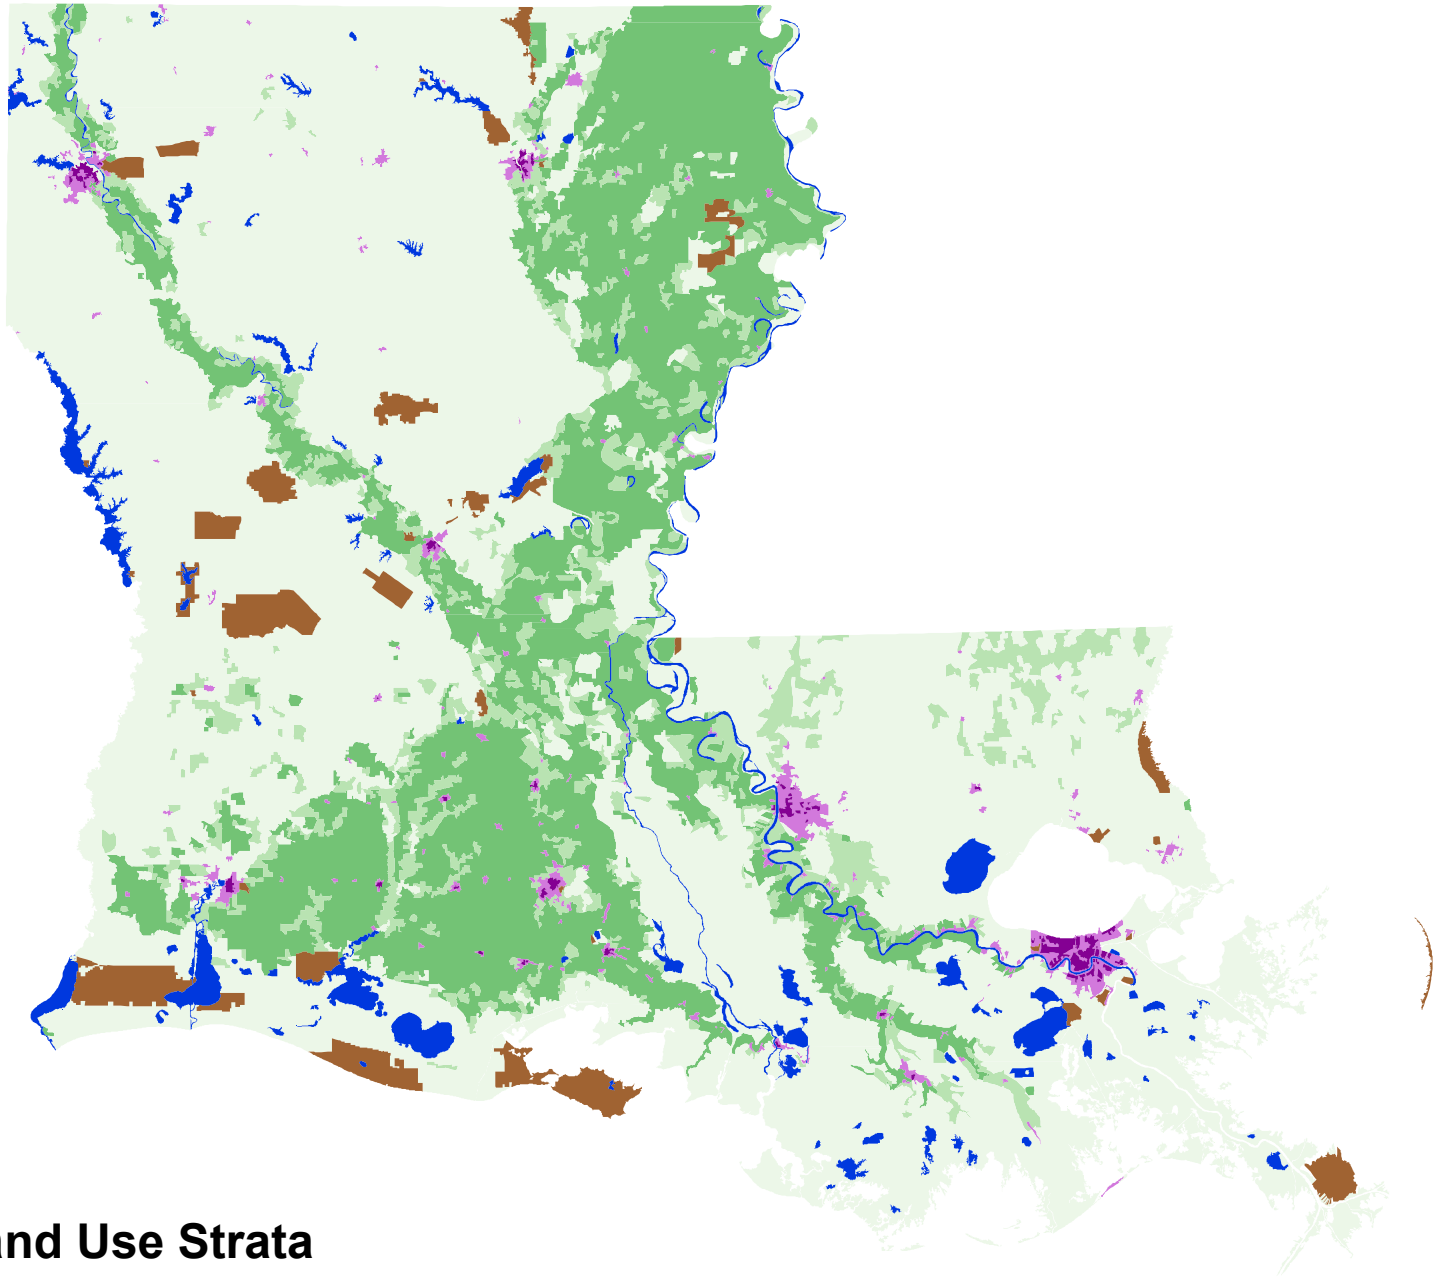

# Stratification of Louisiana 1990

## Land Use Strata

-  >50% Cultivated
-  15 - 50% Cultivated
-  <15% Cultivated
-  Agri-Urban >100 Homes Per Sq. Mi.
-  Commercial/Dense Urban >100 Homes Per Sq. Mi.
-  Non-Agriculture
-  Water