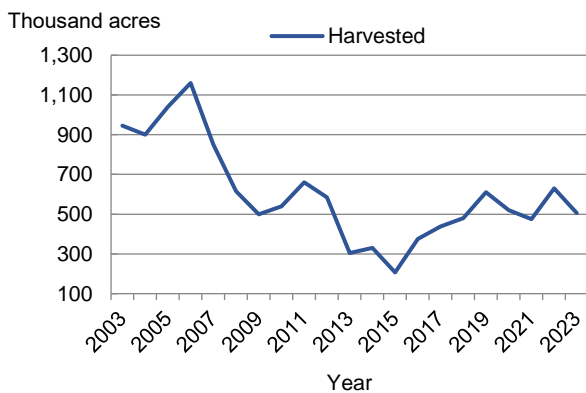

United States **upland cotton** production is forecast at 12.4 million bales, down 291,000 bales from November 1 and down 1.55 million bales from last year. Yield is expected to average 758 pounds per harvested acre, down 184 pounds from last year. Producers expect to harvest 7.88 million acres, up 748,300 acres from 2022.

Upland Cotton: Area Harvested, Yield, and Production - Arkansas, Surrounding States, and United States: 2022 and Forecasted December 1, 2023

State	Area harvested		Yield per acre			Production ¹	
	2022	2023	2022	2023		2022	2023
				November 1	December 1		
	(1,000 acres)	(1,000 acres)	(pounds)	(pounds)	(pounds)	(1,000 bales) ²	(1,000 bales) ²
Alabama	430.0	375.0	930.0	909.0	909.0	833.0	710.0
Arkansas	630.0	505.0	1,179.0	1,236.0	1,340.0	1,548.0	1,410.0
Louisiana	190.0	115.0	904.0	1,002.0	877.0	358.0	210.0
Mississippi	525.0	395.0	1,084.0	1,033.0	1,033.0	1,186.0	850.0
Missouri	340.0	330.0	1,240.0	1,229.0	1,324.0	878.0	910.0
Oklahoma	230.0	310.0	634.0	542.0	542.0	304.0	350.0
Tennessee	325.0	260.0	1,053.0	1,182.0	1,237.0	713.0	670.0
Texas	2,000.0	3,550.0	734.0	487.0	419.0	3,060.0	3,100.0
United States	7,131.5	7,879.8	942.0	776.0	758.0	13,998.0	12,445.0

¹ Production ginned and to be ginned.

² 480-pound net weight bale.

Upland Cotton: Area Harvested
Arkansas: 2003 - 2023