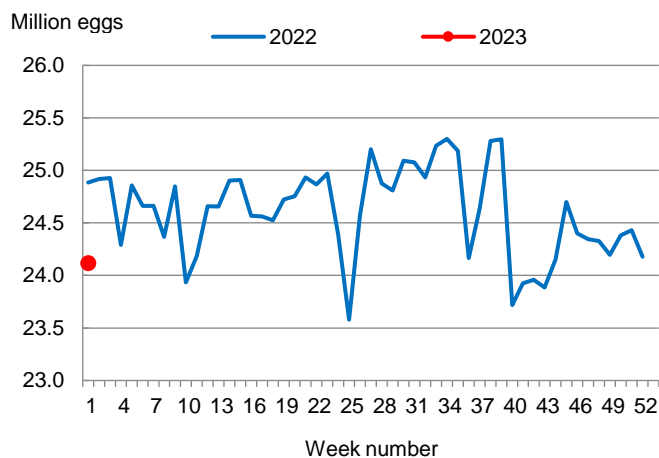

Arkansas Broiler Hatchery

Released: January 11, 2023

Delta Region – Arkansas Field Office

10800 Financial Centre Parkway, Suite 110, Little Rock, Arkansas 72211
(501) 228-9926 · (855) 270-2705 FAX · www.nass.usda.gov

Cooperating with the University of Arkansas – Division of Agriculture

This report contains the results from the **Weekly Broiler Hatchery Report**. These data are also posted on our web site at <https://www.nass.usda.gov/ar> and in a more detailed report at <https://www.nass.usda.gov>. Thanks to all who responded to this survey.

Broiler-Type Eggs Set Down 3 Percent from Last Year

Arkansas hatcheries set 24.1 million broiler-type eggs during the week ending January 7, 2023, down 3 percent from the comparable week in 2022 and down slightly from the previous week.

Hatcheries in the United States weekly program set 239 million eggs in incubators during the week ending January 7, 2023, up 1 percent from a year ago.

Broiler-Type Chicks Placed Down Slightly

Arkansas broiler-type chicks placed for meat production were 21.6 million chicks during the week ending January 7, 2023, down slightly from the comparable week in 2022 but up slightly from the previous week.

Broiler growers in the United States weekly program placed 188 million chicks for meat production during the week ending January 7, 2023, up 2 percent from a year ago.

Broiler-Type Eggs Set
Arkansas: 2022 and 2023