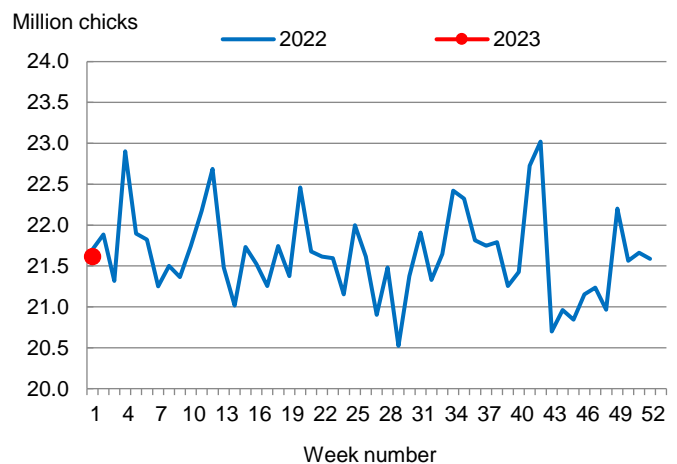

Hatcheries in the United States weekly program set 239 million eggs in incubators during the week ending January 7, 2023, up 1 percent from a year ago.

### Broiler-Type Chicks Placed Down Slightly

Arkansas broiler-type chicks placed for meat production were 21.6 million chicks during the week ending January 7, 2023, down slightly from the comparable week in 2022 but up slightly from the previous week.

Broiler growers in the United States weekly program placed 188 million chicks for meat production during the week ending January 7, 2023, up 2 percent from a year ago.

**Broiler-Type Eggs Set**  
Arkansas: 2022 and 2023

**Broiler-Type Chicks Placed**  
Arkansas: 2022 and 2023