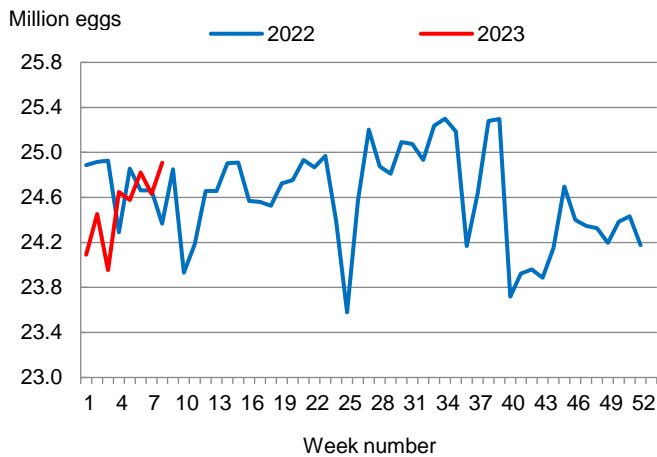

Arkansas Broiler Hatchery

Released: March 1, 2023

Delta Region – Arkansas Field Office

10800 Financial Centre Parkway, Suite 110, Little Rock, Arkansas 72211
(501) 228-9926 · (855) 270-2705 FAX · www.nass.usda.gov

Cooperating with the University of Arkansas – Division of Agriculture

This report contains the results from the **Weekly Broiler Hatchery Report**. These data are also posted on our web site at <https://www.nass.usda.gov/ar> and in a more detailed report at <https://www.nass.usda.gov>. Thanks to all who responded to this survey.

Broiler-Type Eggs Set Up 2 Percent from Last Year

Arkansas hatcheries set 24.9 million broiler-type eggs during the week ending February 25, 2023, up 2 percent from the comparable week in 2022 and up 1 percent from the previous week.

Hatcheries in the United States weekly program set 241 million eggs in incubators during the week ending February 25, 2023, up 1 percent from a year ago.

Broiler-Type Chicks Placed Up 3 Percent

Arkansas broiler-type chicks placed for meat production were 22.2 million chicks during the week ending February 25, 2023, up 3 percent from the comparable week in 2022 and up 2 percent from the previous week.

Broiler growers in the United States weekly program placed 186 million chicks for meat production during the week ending February 25, 2023, up slightly from a year ago.

Broiler-Type Eggs Set
Arkansas: 2022 and 2023