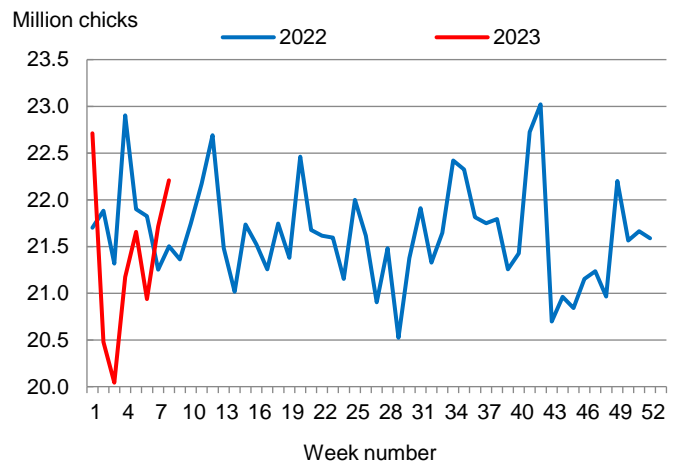

Broiler-Type Chicks Placed
Arkansas: 2022 and 2023