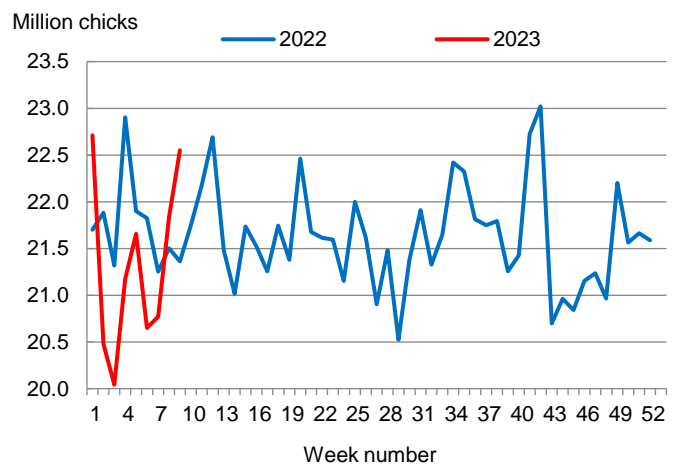

Hatcheries in the United States weekly program set 241 million eggs in incubators during the week ending March 4, 2023, up slightly from a year ago.

### Broiler-Type Chicks Placed Up 6 Percent

Arkansas broiler-type chicks placed for meat production were 22.6 million chicks during the week ending March 4, 2023, up 6 percent from the comparable week in 2022 and up 3 percent from the previous week.

Broiler growers in the United States weekly program placed 187 million chicks for meat production during the week ending March 4, 2023, up slightly from a year ago.

**Broiler-Type Eggs Set**  
Arkansas: 2022 and 2023

**Broiler-Type Chicks Placed**  
Arkansas: 2022 and 2023