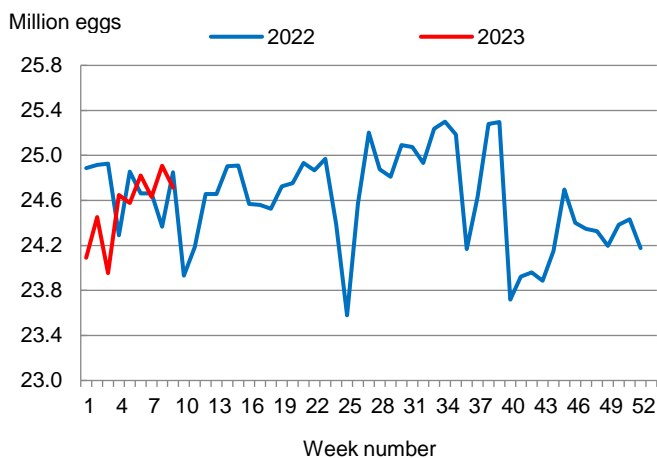

Arkansas Broiler Hatchery

Released: March 8, 2023

Delta Region – Arkansas Field Office

10800 Financial Centre Parkway, Suite 110, Little Rock, Arkansas 72211
(501) 228-9926 · (855) 270-2705 FAX · www.nass.usda.gov

Cooperating with the University of Arkansas – Division of Agriculture

This report contains the results from the **Weekly Broiler Hatchery Report**. These data are also posted on our web site at <https://www.nass.usda.gov/ar> and in a more detailed report at <https://www.nass.usda.gov>. Thanks to all who responded to this survey.

Broiler-Type Eggs Set Down 1 Percent from Last Year

Arkansas hatcheries set 24.7 million broiler-type eggs during the week ending March 4, 2023, down 1 percent from the comparable week in 2022 and down 1 percent from the previous week.

Hatcheries in the United States weekly program set 241 million eggs in incubators during the week ending March 4, 2023, up slightly from a year ago.

Broiler-Type Chicks Placed Up 6 Percent

Arkansas broiler-type chicks placed for meat production were 22.6 million chicks during the week ending March 4, 2023, up 6 percent from the comparable week in 2022 and up 3 percent from the previous week.

Broiler growers in the United States weekly program placed 187 million chicks for meat production during the week ending March 4, 2023, up slightly from a year ago.

Broiler-Type Eggs Set
Arkansas: 2022 and 2023