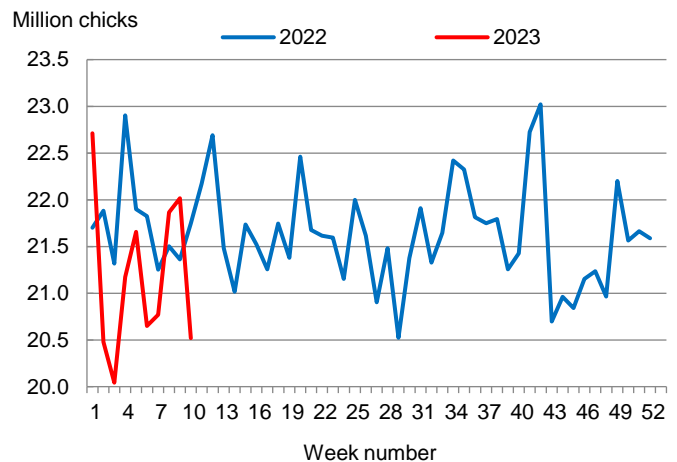

**Broiler-Type Chicks Placed
Arkansas: 2022 and 2023**