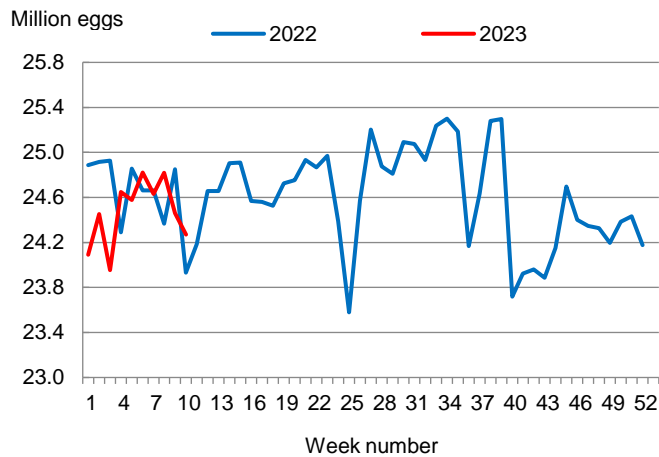

Arkansas Broiler Hatchery

Released: March 15, 2023

Delta Region – Arkansas Field Office

10800 Financial Centre Parkway, Suite 110, Little Rock, Arkansas 72211
(501) 228-9926 · (855) 270-2705 FAX · www.nass.usda.gov

Cooperating with the University of Arkansas – Division of Agriculture

This report contains the results from the **Weekly Broiler Hatchery Report**. These data are also posted on our web site at <https://www.nass.usda.gov/ar> and in a more detailed report at <https://www.nass.usda.gov>. Thanks to all who responded to this survey.

Broiler-Type Eggs Set Up 1 Percent from Last Year

Arkansas hatcheries set 24.3 million broiler-type eggs during the week ending March 11, 2023, up 1 percent from the comparable week in 2022 but down 1 percent from the previous week.

Hatcheries in the United States weekly program set 241 million eggs in incubators during the week ending March 11, 2023, up slightly from a year ago.

Broiler-Type Chicks Placed Down 6 Percent

Arkansas broiler-type chicks placed for meat production were 20.5 million chicks during the week ending March 11, 2023, down 6 percent from the comparable week in 2022 and down 7 percent from the previous week.

Broiler growers in the United States weekly program placed 186 million chicks for meat production during the week ending March 11, 2023, down slightly from a year ago.

**Broiler-Type Eggs Set
Arkansas: 2022 and 2023**