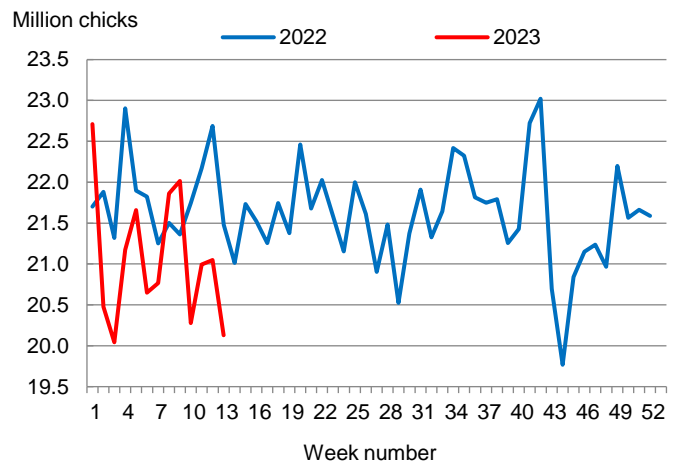

Hatcheries in the United States weekly program set 240 million eggs in incubators during the week ending April 1, 2023, down slightly from a year ago.

### Broiler-Type Chicks Placed Down 6 Percent

Arkansas broiler-type chicks placed for meat production were 20.1 million chicks during the week ending April 1, 2023, down 6 percent from the comparable week in 2022 and down 4 percent from the previous week.

Broiler growers in the United States weekly program placed 186 million chicks for meat production during the week ending April 1, 2023, down slightly from a year ago.

**Broiler-Type Eggs Set**  
Arkansas: 2022 and 2023

**Broiler-Type Chicks Placed**  
Arkansas: 2022 and 2023