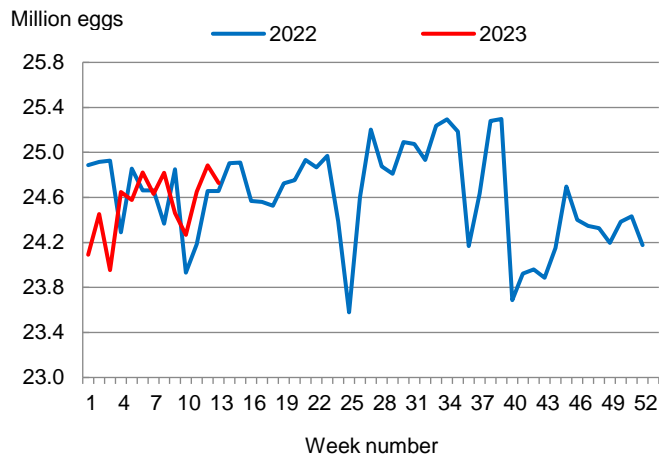

Arkansas Broiler Hatchery

Released: April 5, 2023

Delta Region – Arkansas Field Office

10800 Financial Centre Parkway, Suite 110, Little Rock, Arkansas 72211
(501) 228-9926 · (855) 270-2705 FAX · www.nass.usda.gov

Cooperating with the University of Arkansas – Division of Agriculture

This report contains the results from the **Weekly Broiler Hatchery Report**. These data are also posted on our web site at <https://www.nass.usda.gov/ar> and in a more detailed report at <https://www.nass.usda.gov>. Thanks to all who responded to this survey.

Broiler-Type Eggs Set Up Slightly from Last Year

Arkansas hatcheries set 24.7 million broiler-type eggs during the week ending April 1, 2023, up slightly from the comparable week in 2022 but down 1 percent from the previous week.

Hatcheries in the United States weekly program set 240 million eggs in incubators during the week ending April 1, 2023, down slightly from a year ago.

Broiler-Type Chicks Placed Down 6 Percent

Arkansas broiler-type chicks placed for meat production were 20.1 million chicks during the week ending April 1, 2023, down 6 percent from the comparable week in 2022 and down 4 percent from the previous week.

Broiler growers in the United States weekly program placed 186 million chicks for meat production during the week ending April 1, 2023, down slightly from a year ago.

Broiler-Type Eggs Set
Arkansas: 2022 and 2023