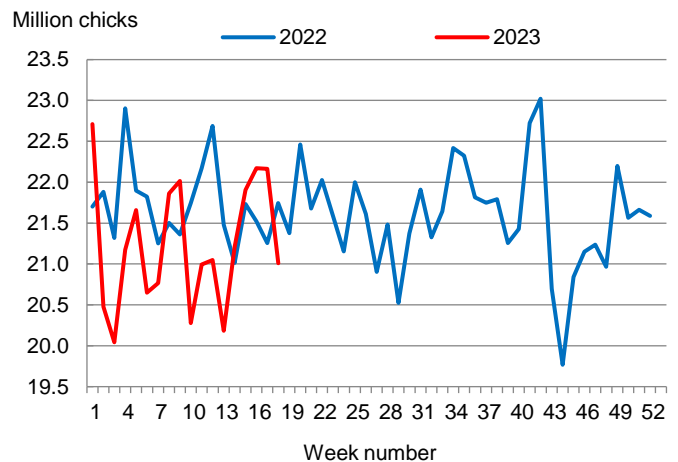

**Broiler-Type Eggs Set Up 2 Percent from Last Year**

Arkansas hatcheries set 25.0 million broiler-type eggs during the week ending May 6, 2023, up 2 percent from the comparable week in 2022 but down 1 percent from the previous week.

Hatcheries in the United States weekly program set 242 million eggs in incubators during the week ending May 6, 2023, up slightly from a year ago.

**Broiler-Type Chicks Placed Down 3 Percent**

Arkansas broiler-type chicks placed for meat production were 21.0 million chicks during the week ending May 6, 2023, down 3 percent from the comparable week in 2022 and down 5 percent from the previous week.

Broiler growers in the United States weekly program placed 186 million chicks for meat production during the week ending May 6, 2023, down 1 percent from a year ago.

**Broiler-Type Eggs Set  
Arkansas: 2022 and 2023**

**Broiler-Type Chicks Placed  
Arkansas: 2022 and 2023**