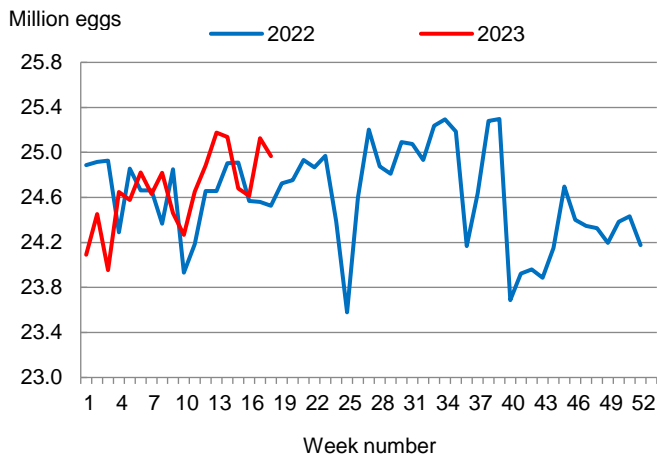

**Broiler-Type Eggs Set Up 2 Percent from Last Year**

Arkansas hatcheries set 25.0 million broiler-type eggs during the week ending May 6, 2023, up 2 percent from the comparable week in 2022 but down 1 percent from the previous week.

Hatcheries in the United States weekly program set 242 million eggs in incubators during the week ending May 6, 2023, up slightly from a year ago.

**Broiler-Type Chicks Placed Down 3 Percent**

Arkansas broiler-type chicks placed for meat production were 21.0 million chicks during the week ending May 6, 2023, down 3 percent from the comparable week in 2022 and down 5 percent from the previous week.

Broiler growers in the United States weekly program placed 186 million chicks for meat production during the week ending May 6, 2023, down 1 percent from a year ago.

**Broiler-Type Eggs Set  
Arkansas: 2022 and 2023**