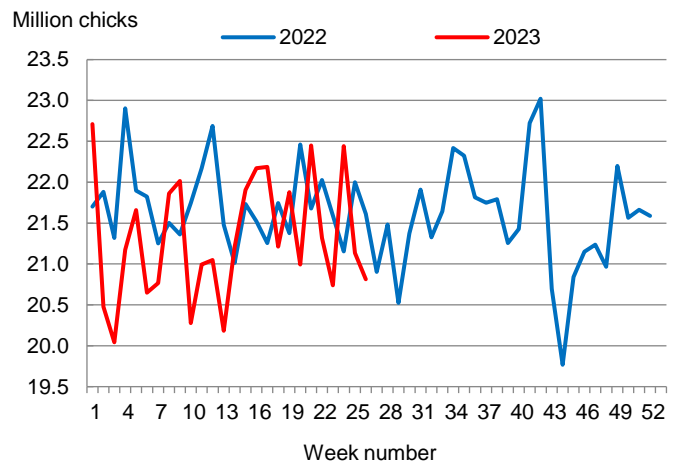

Broiler-Type Chicks Placed
Arkansas: 2022 and 2023