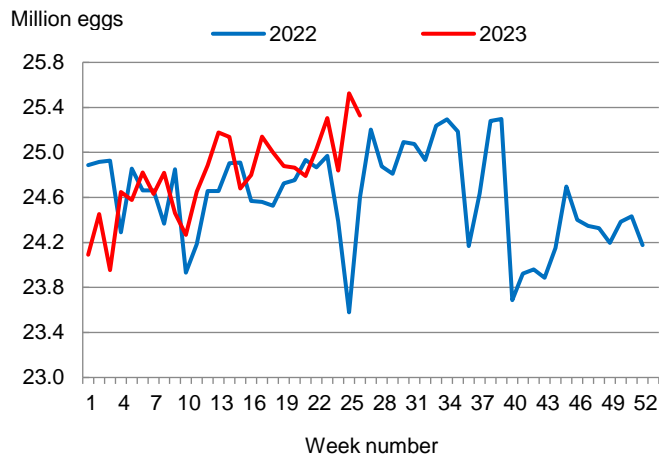

Arkansas Broiler Hatchery

Released: July 6, 2023

Delta Region – Arkansas Field Office

10800 Financial Centre Parkway, Suite 110, Little Rock, Arkansas 72211

(501) 228-9926 · (855) 270-2705 FAX · www.nass.usda.gov

Cooperating with the Arkansas Department of Agriculture

This report contains the results from the **Weekly Broiler Hatchery Report**. These data are also posted on our web site at <https://www.nass.usda.gov/ar> and in a more detailed report at <https://www.nass.usda.gov>. Thanks to all who responded to this survey.

Broiler-Type Eggs Set Up 3 Percent from Last Year

Arkansas hatcheries set 25.3 million broiler-type eggs during the week ending July 1, 2023, up 3 percent from the comparable week in 2022 but down 1 percent from the previous week.

Hatcheries in the United States weekly program set 244 million eggs in incubators during the week ending July 1, 2023, up 1 percent from a year ago.

Broiler-Type Chicks Placed Down 4 Percent

Arkansas broiler-type chicks placed for meat production were 20.8 million chicks during the week ending July 1, 2023, down 4 percent from the comparable week in 2022 and down 2 percent from the previous week.

Broiler growers in the United States weekly program placed 191 million chicks for meat production during the week ending July 1, 2023, down slightly from a year ago.

Broiler-Type Eggs Set
Arkansas: 2022 and 2023