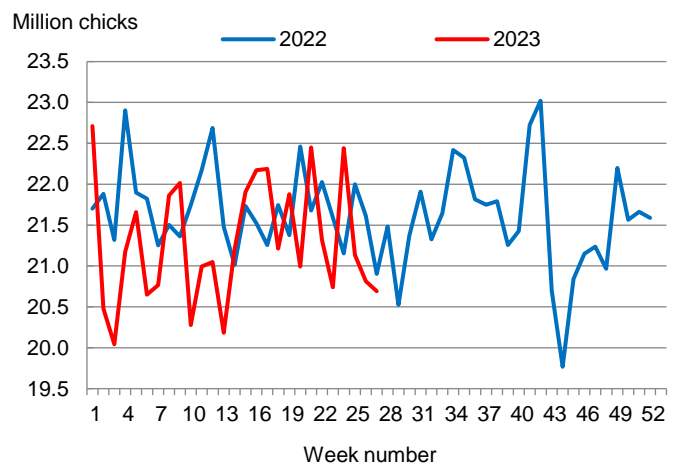

Hatcheries in the United States weekly program set 242 million eggs in incubators during the week ending July 8, 2023, down 1 percent from a year ago.

### Broiler-Type Chicks Placed Down 1 Percent

Arkansas broiler-type chicks placed for meat production were 20.7 million chicks during the week ending July 8, 2023, down 1 percent from the comparable week in 2022 and down 1 percent from the previous week.

Broiler growers in the United States weekly program placed 188 million chicks for meat production during the week ending July 8, 2023, down 1 percent from a year ago.

**Broiler-Type Eggs Set  
Arkansas: 2022 and 2023**

**Broiler-Type Chicks Placed  
Arkansas: 2022 and 2023**