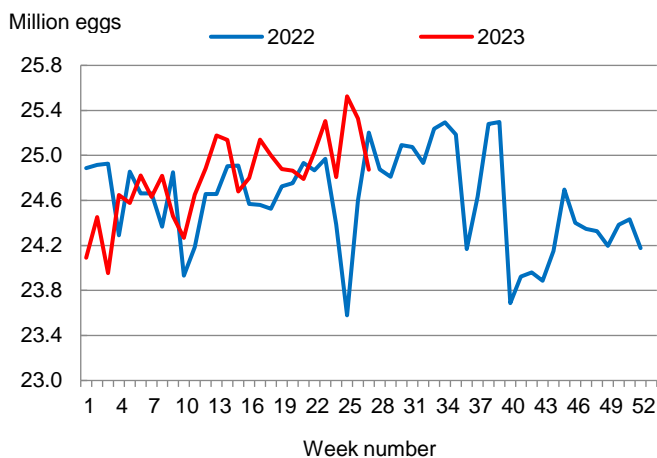

Arkansas Broiler Hatchery

Released: July 12, 2023

Delta Region – Arkansas Field Office

10800 Financial Centre Parkway, Suite 110, Little Rock, Arkansas 72211

(501) 228-9926 · (855) 270-2705 FAX · www.nass.usda.gov

Cooperating with the Arkansas Department of Agriculture

This report contains the results from the **Weekly Broiler Hatchery Report**. These data are also posted on our web site at <https://www.nass.usda.gov/ar> and in a more detailed report at <https://www.nass.usda.gov>. Thanks to all who responded to this survey.

Broiler-Type Eggs Set Down 1 Percent from Last Year

Arkansas hatcheries set 24.9 million broiler-type eggs during the week ending July 8, 2023, down 1 percent from the comparable week in 2022 and down 2 percent from the previous week.

Hatcheries in the United States weekly program set 242 million eggs in incubators during the week ending July 8, 2023, down 1 percent from a year ago.

Broiler-Type Chicks Placed Down 1 Percent

Arkansas broiler-type chicks placed for meat production were 20.7 million chicks during the week ending July 8, 2023, down 1 percent from the comparable week in 2022 and down 1 percent from the previous week.

Broiler growers in the United States weekly program placed 188 million chicks for meat production during the week ending July 8, 2023, down 1 percent from a year ago.

**Broiler-Type Eggs Set
Arkansas: 2022 and 2023**