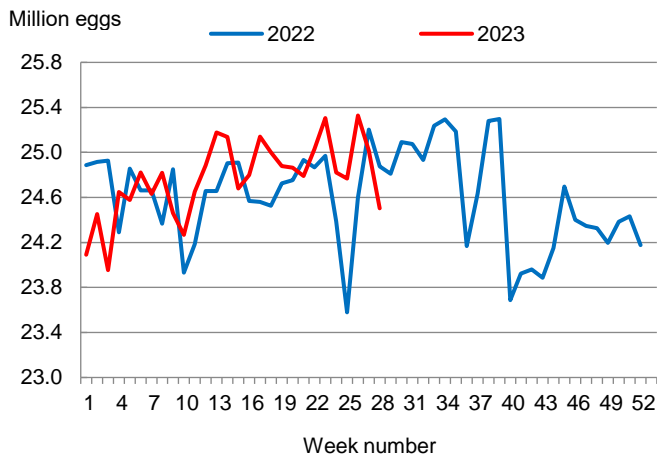

**Broiler-Type Eggs Set Down 2 Percent from Last Year**

Arkansas hatcheries set 24.5 million broiler-type eggs during the week ending July 15, 2023, down 2 percent from the comparable week in 2022 and down 2 percent from the previous week.

Hatcheries in the United States weekly program set 241 million eggs in incubators during the week ending July 15, 2023, up slightly from a year ago.

**Broiler-Type Chicks Placed Down 1 Percent**

Arkansas broiler-type chicks placed for meat production were 21.3 million chicks during the week ending July 15, 2023, down 1 percent from the comparable week in 2022 but up 3 percent from the previous week.

Broiler growers in the United States weekly program placed 186 million chicks for meat production during the week ending July 15, 2023, down 2 percent from a year ago.

**Broiler-Type Eggs Set  
Arkansas: 2022 and 2023**