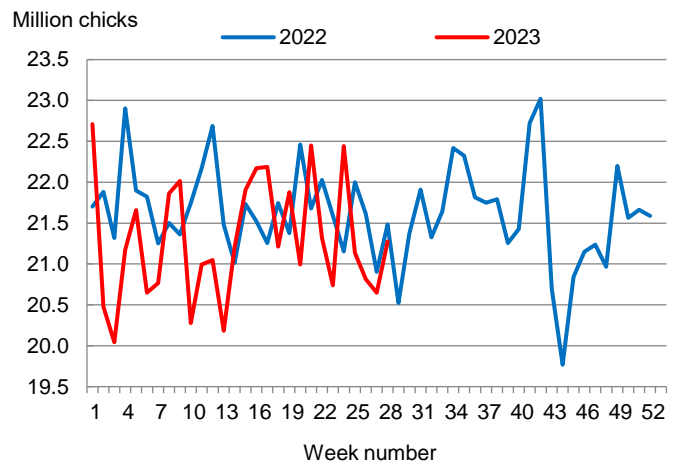

**Broiler-Type Eggs Set Down 2 Percent from Last Year**

Arkansas hatcheries set 24.5 million broiler-type eggs during the week ending July 15, 2023, down 2 percent from the comparable week in 2022 and down 2 percent from the previous week.

Hatcheries in the United States weekly program set 241 million eggs in incubators during the week ending July 15, 2023, up slightly from a year ago.

**Broiler-Type Chicks Placed Down 1 Percent**

Arkansas broiler-type chicks placed for meat production were 21.3 million chicks during the week ending July 15, 2023, down 1 percent from the comparable week in 2022 but up 3 percent from the previous week.

Broiler growers in the United States weekly program placed 186 million chicks for meat production during the week ending July 15, 2023, down 2 percent from a year ago.

**Broiler-Type Eggs Set  
Arkansas: 2022 and 2023**

**Broiler-Type Chicks Placed  
Arkansas: 2022 and 2023**