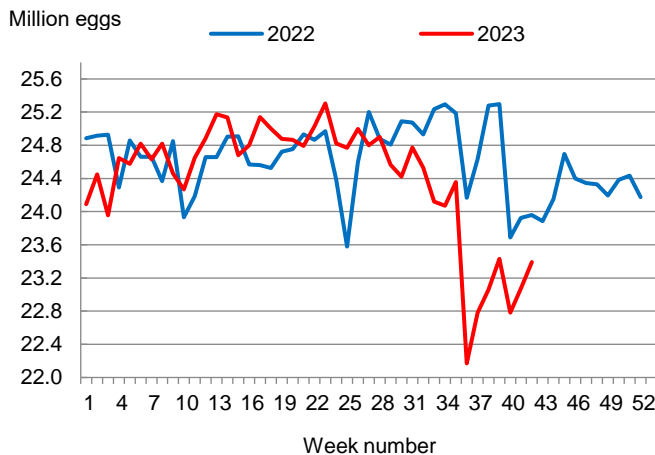

Arkansas Broiler Hatchery

Released: October 26, 2023

Delta Region – Arkansas Field Office

10800 Financial Centre Parkway, Suite 110, Little Rock, Arkansas 72211

(501) 228-9926 · (855) 270-2705 FAX · www.nass.usda.gov

Cooperating with the Arkansas Department of Agriculture

This report contains the results from the **Weekly Broiler Hatchery Report**. These data are also posted on our web site at <https://www.nass.usda.gov/ar> and in a more detailed report at <https://www.nass.usda.gov>. Thanks to all who responded to this survey.

Broiler-Type Eggs Set Down 2 Percent from Last Year

Arkansas hatcheries set 23.4 million broiler-type eggs during the week ending October 21, 2023, down 2 percent from the comparable week in 2022 but up 1 percent from the previous week.

Hatcheries in the United States weekly program set 230 million eggs in incubators during the week ending October 21, 2023, down 3 percent from a year ago.

Broiler-Type Chicks Placed Down 13 Percent

Arkansas broiler-type chicks placed for meat production were 20.1 million chicks during the week ending October 21, 2023, down 13 percent from the comparable week in 2022 and down 1 percent from the previous week.

Broiler growers in the United States weekly program placed 179 million chicks for meat production during the week ending October 21, 2023, down 4 percent from a year ago.

Broiler-Type Eggs Set
Arkansas: 2022 and 2023