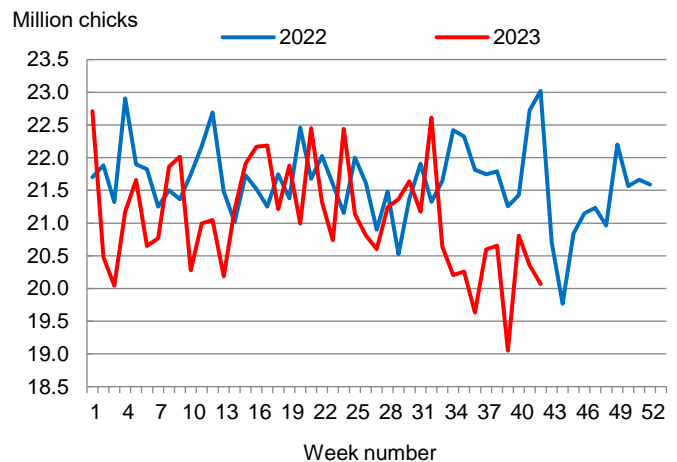

Broiler-Type Chicks Placed
Arkansas: 2022 and 2023